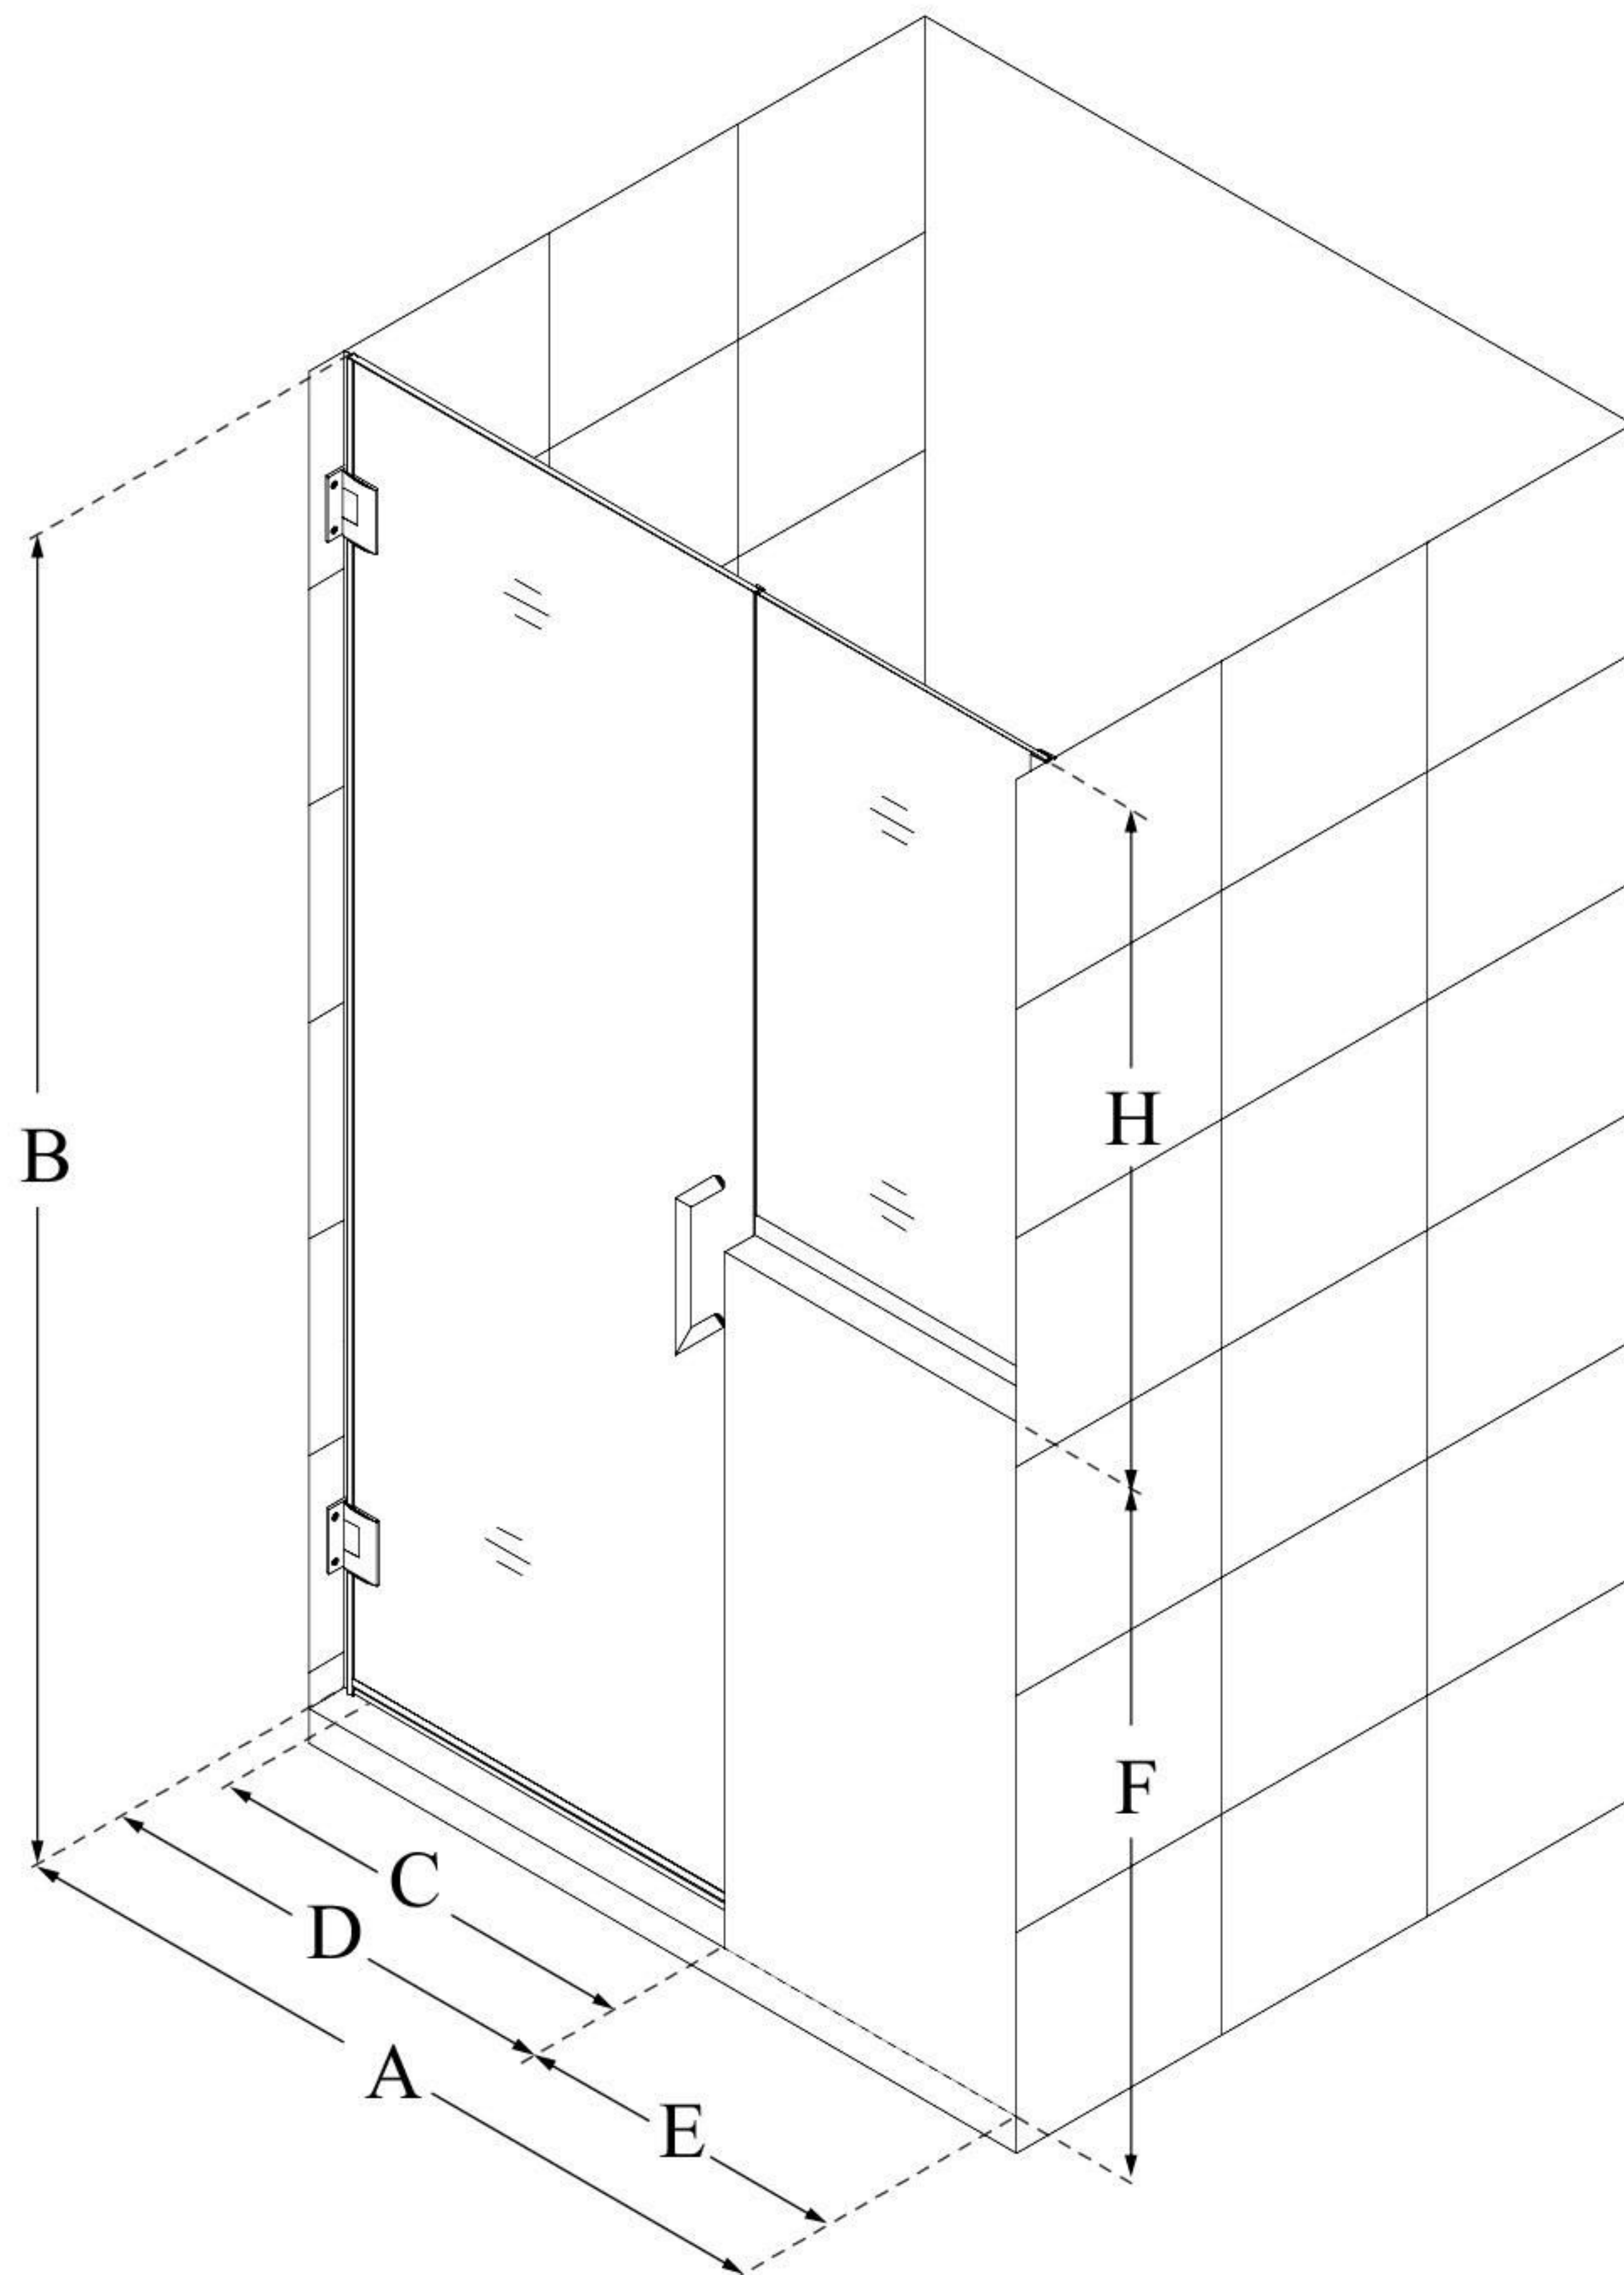

SHDR-24273634

UNIDOOR PLUS

DreamLine Unidoor Plus 63-63
1/2" W x 72" H Hinged Shower Door
with 34" Half Panel, Clear Glass

SWING DOOR

CONFIGURATION DIMENSIONS:

A: 63 - 63 1/2"

MODEL WIDTH

B: 72"

MODEL HEIGHT

C: 26"

ACCESS WIDTH

D: 27"

DOOR WIDTH

E: 36"

INLINE BUTTRESS PANEL WIDTH

F: 38"

BUTTRESS WALL HEIGHT

H: 34"

BUTTRESS GLASS HEIGHT

DreamLine reserves the right to update or modify the hardware or materials pictured without prior notice for the purpose of product improvement and customer satisfaction.