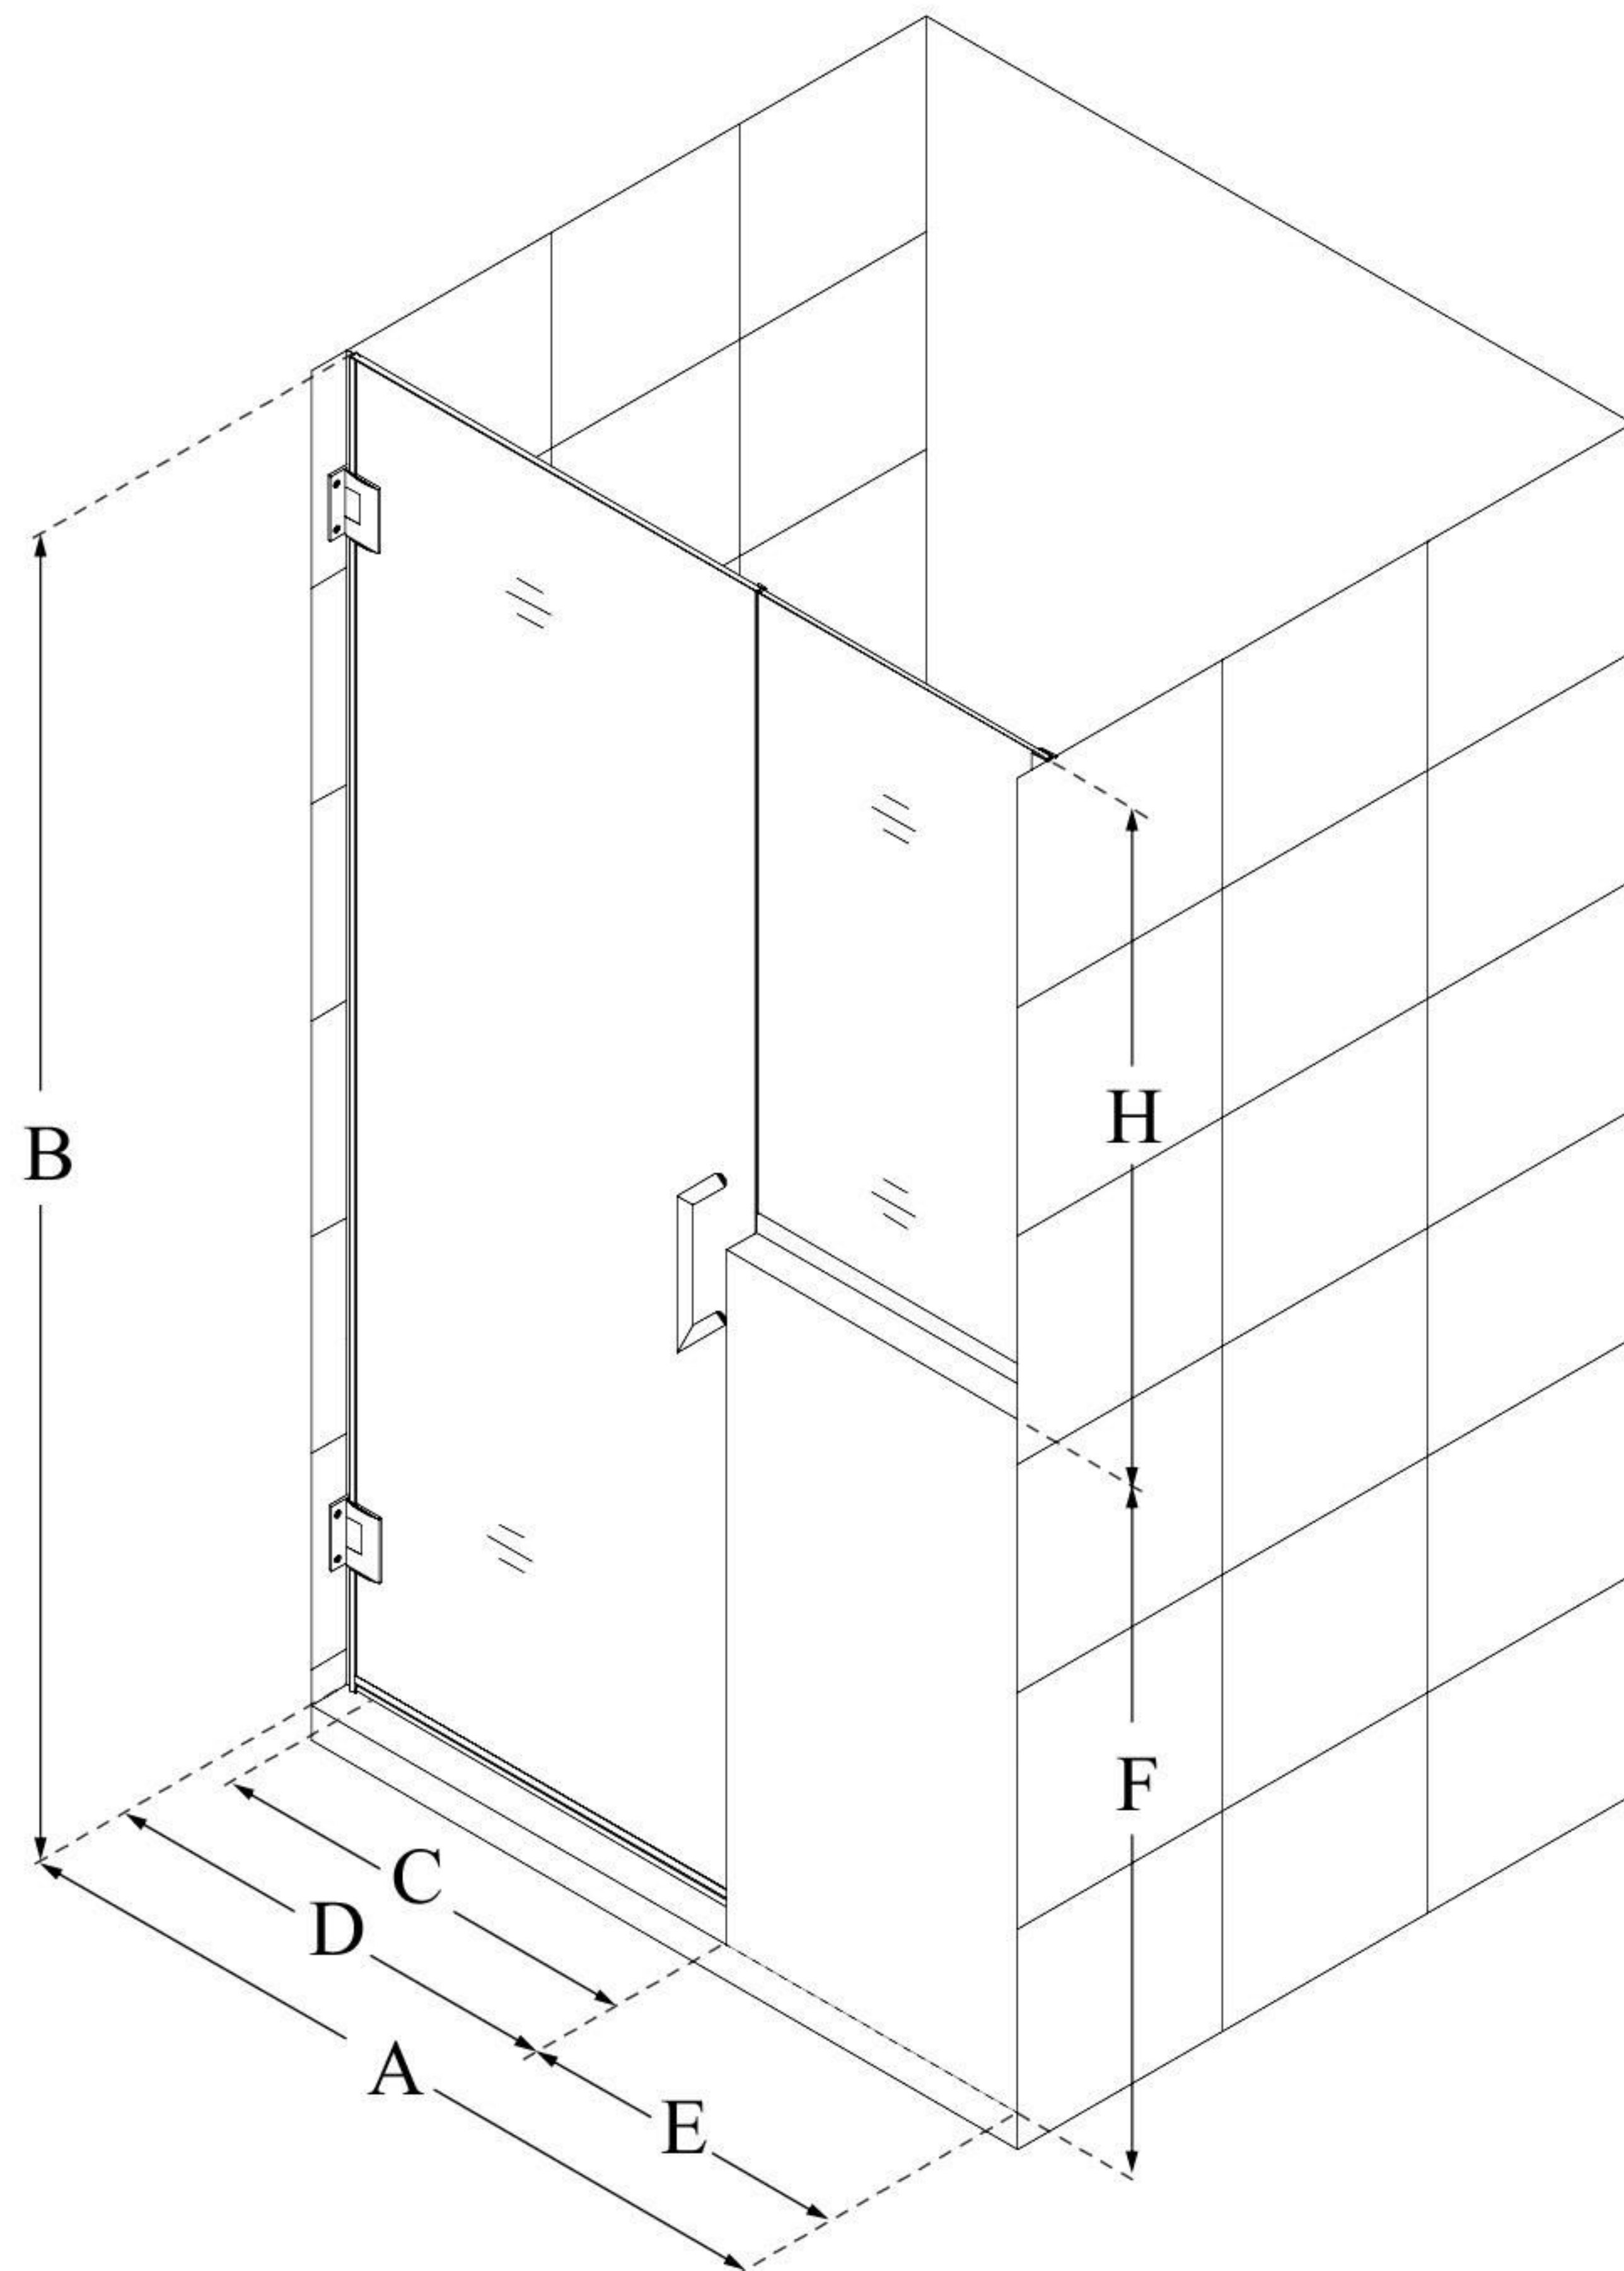

# UNIDOOR PLUS

DreamLine Unidoor Plus 57-57 1/2"  
W x 72" H Hinged Shower Door  
with 36" Half Panel, Clear Glass

**SWING DOOR**

## CONFIGURATION DIMENSIONS:

**A: 57 - 57 1/2"**

MODEL WIDTH

**B: 72"**

MODEL HEIGHT

**C: 26"**

ACCESS WIDTH

**D: 27"**

DOOR WIDTH

**E: 30"**

INLINE BUTTRESS PANEL WIDTH

**F: 36"**

BUTTRESS WALL HEIGHT

**H: 36"**

BUTTRESS GLASS HEIGHT

DreamLine reserves the right to update or modify the hardware or materials pictured without prior notice for the purpose of product improvement and customer satisfaction.