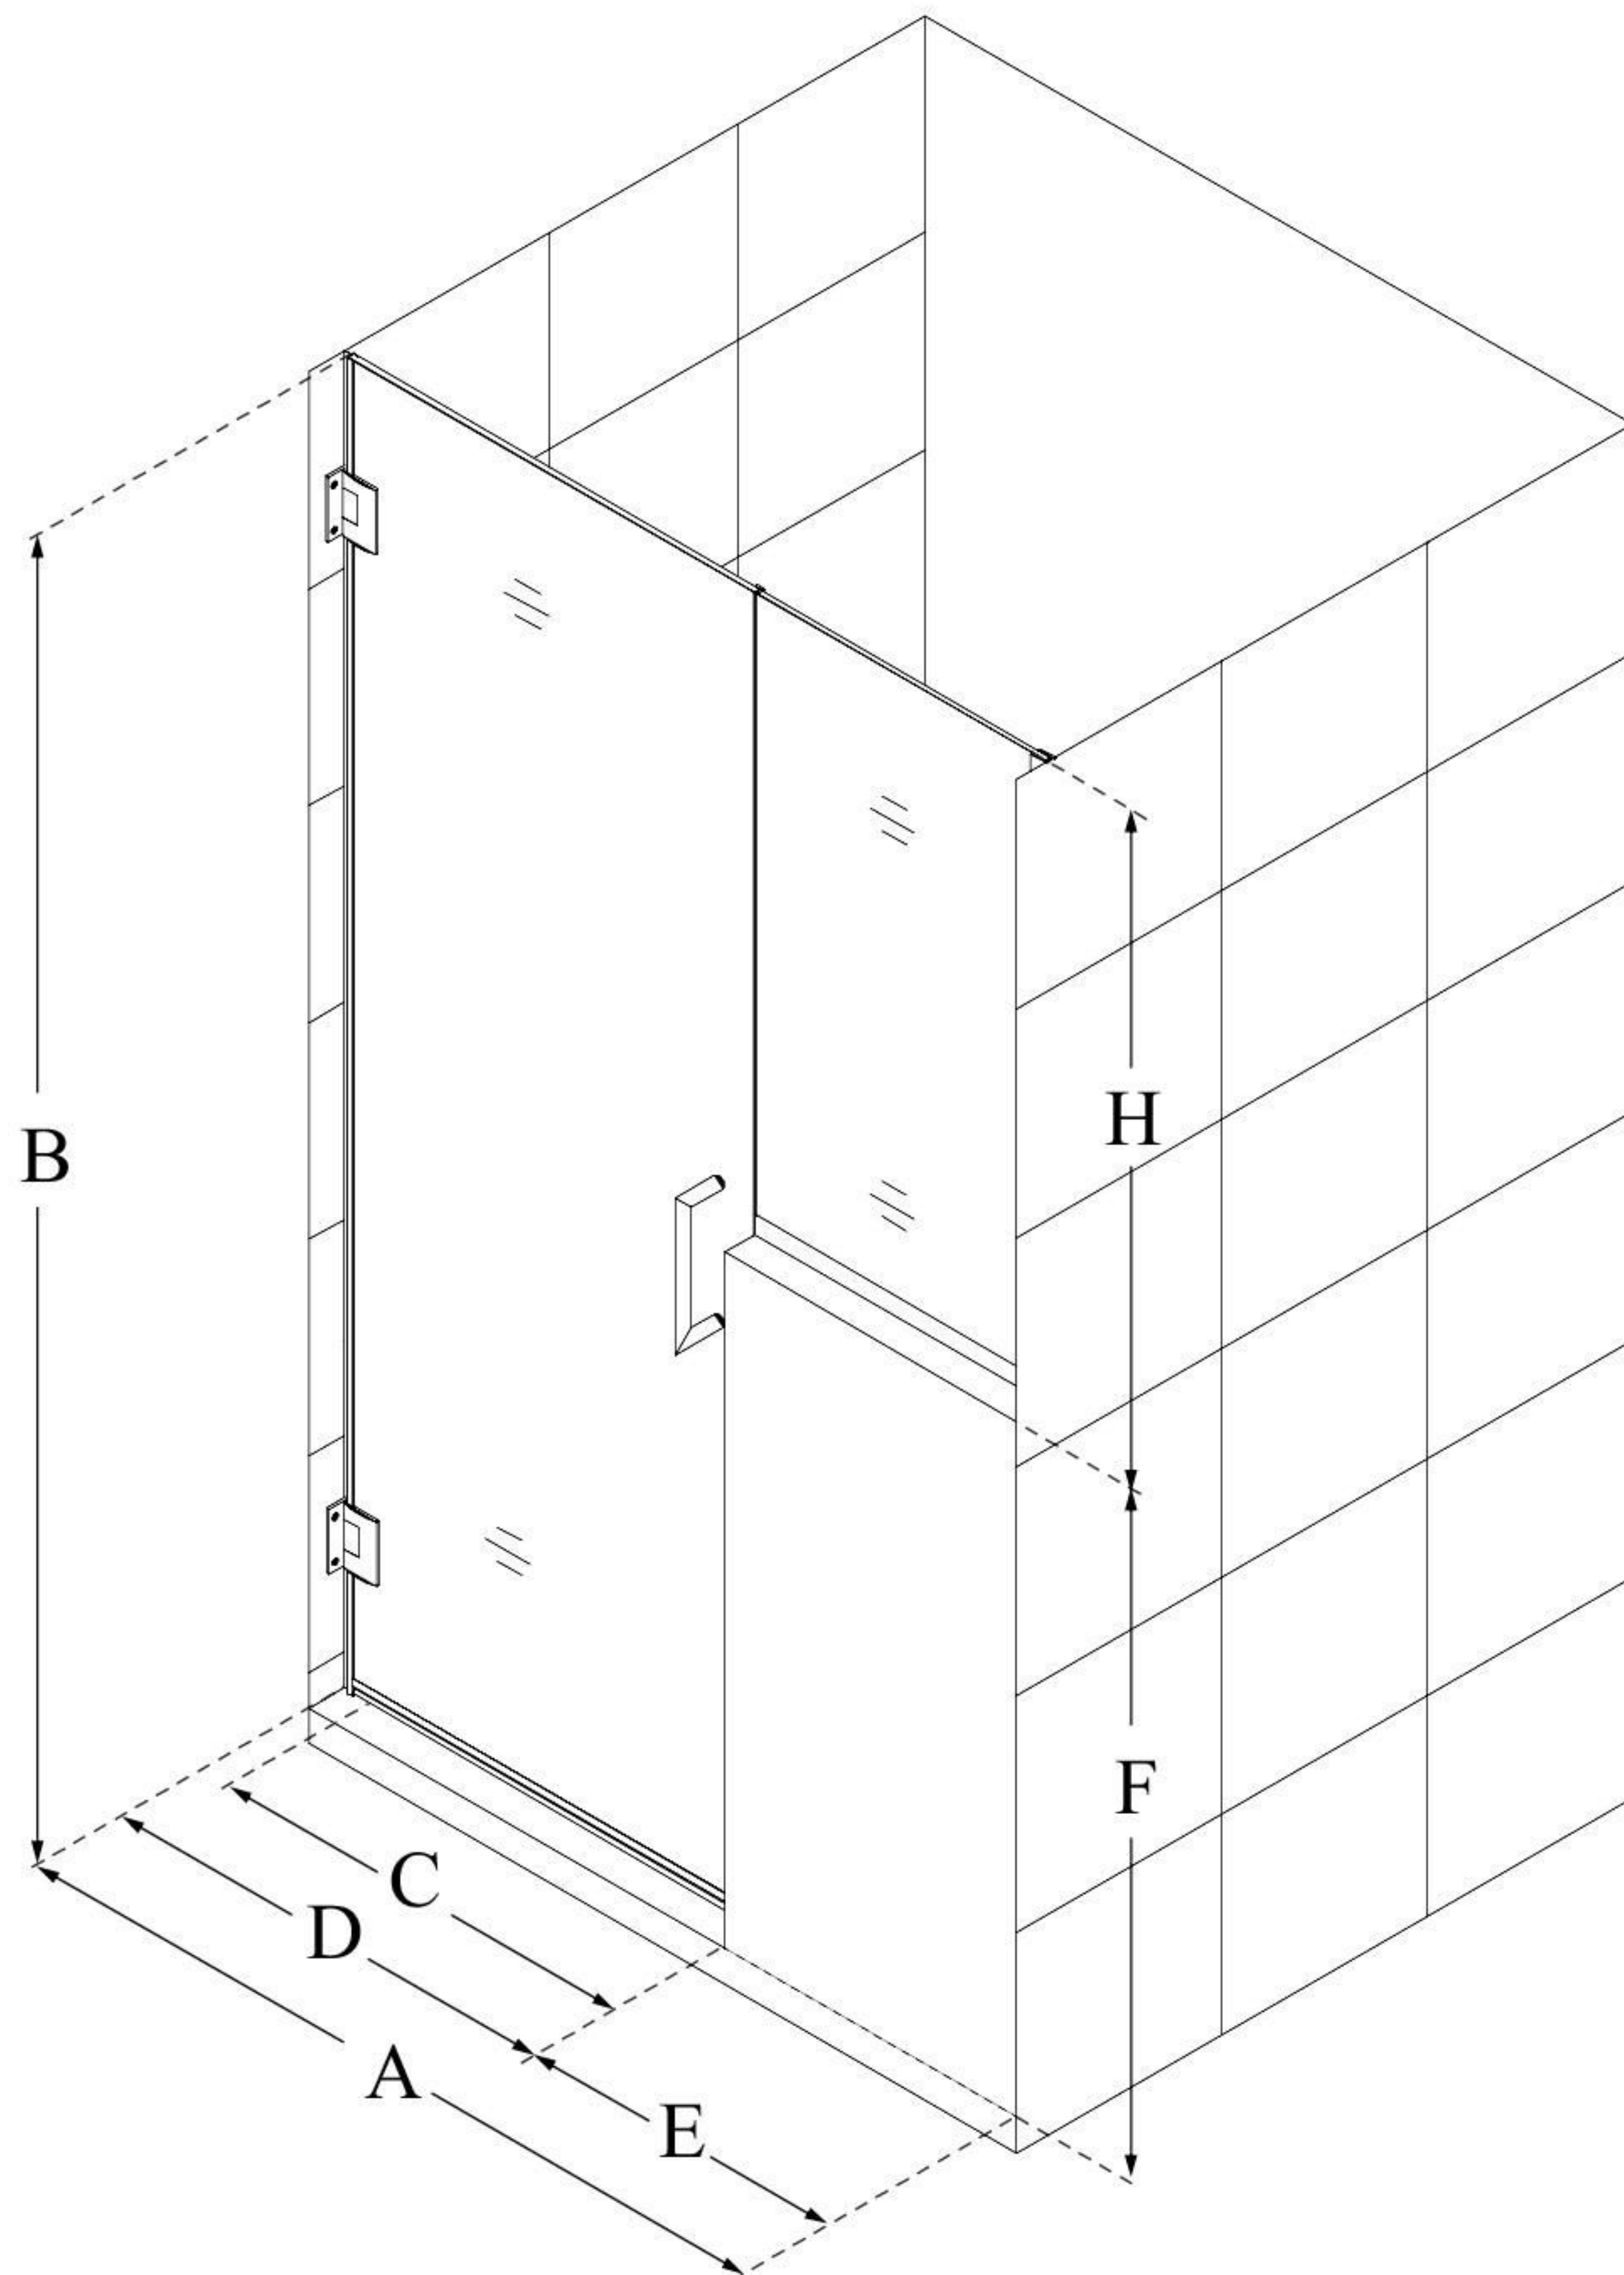

# UNIDOOR PLUS

DreamLine Unidoor Plus 57-57 1/2"  
W x 72" H Hinged Shower Door  
with 34" Half Panel, Clear Glass

**SWING DOOR**

## CONFIGURATION DIMENSIONS:

**A: 57 - 57 1/2"**

MODEL WIDTH

**B: 72"**

MODEL HEIGHT

**C: 26"**

ACCESS WIDTH

**D: 27"**

DOOR WIDTH

**E: 30"**

INLINE BUTTRESS PANEL WIDTH

**F: 38"**

BUTTRESS WALL HEIGHT

**H: 34"**

BUTTRESS GLASS HEIGHT

DreamLine reserves the right to update or modify the hardware or materials pictured without prior notice for the purpose of product improvement and customer satisfaction.