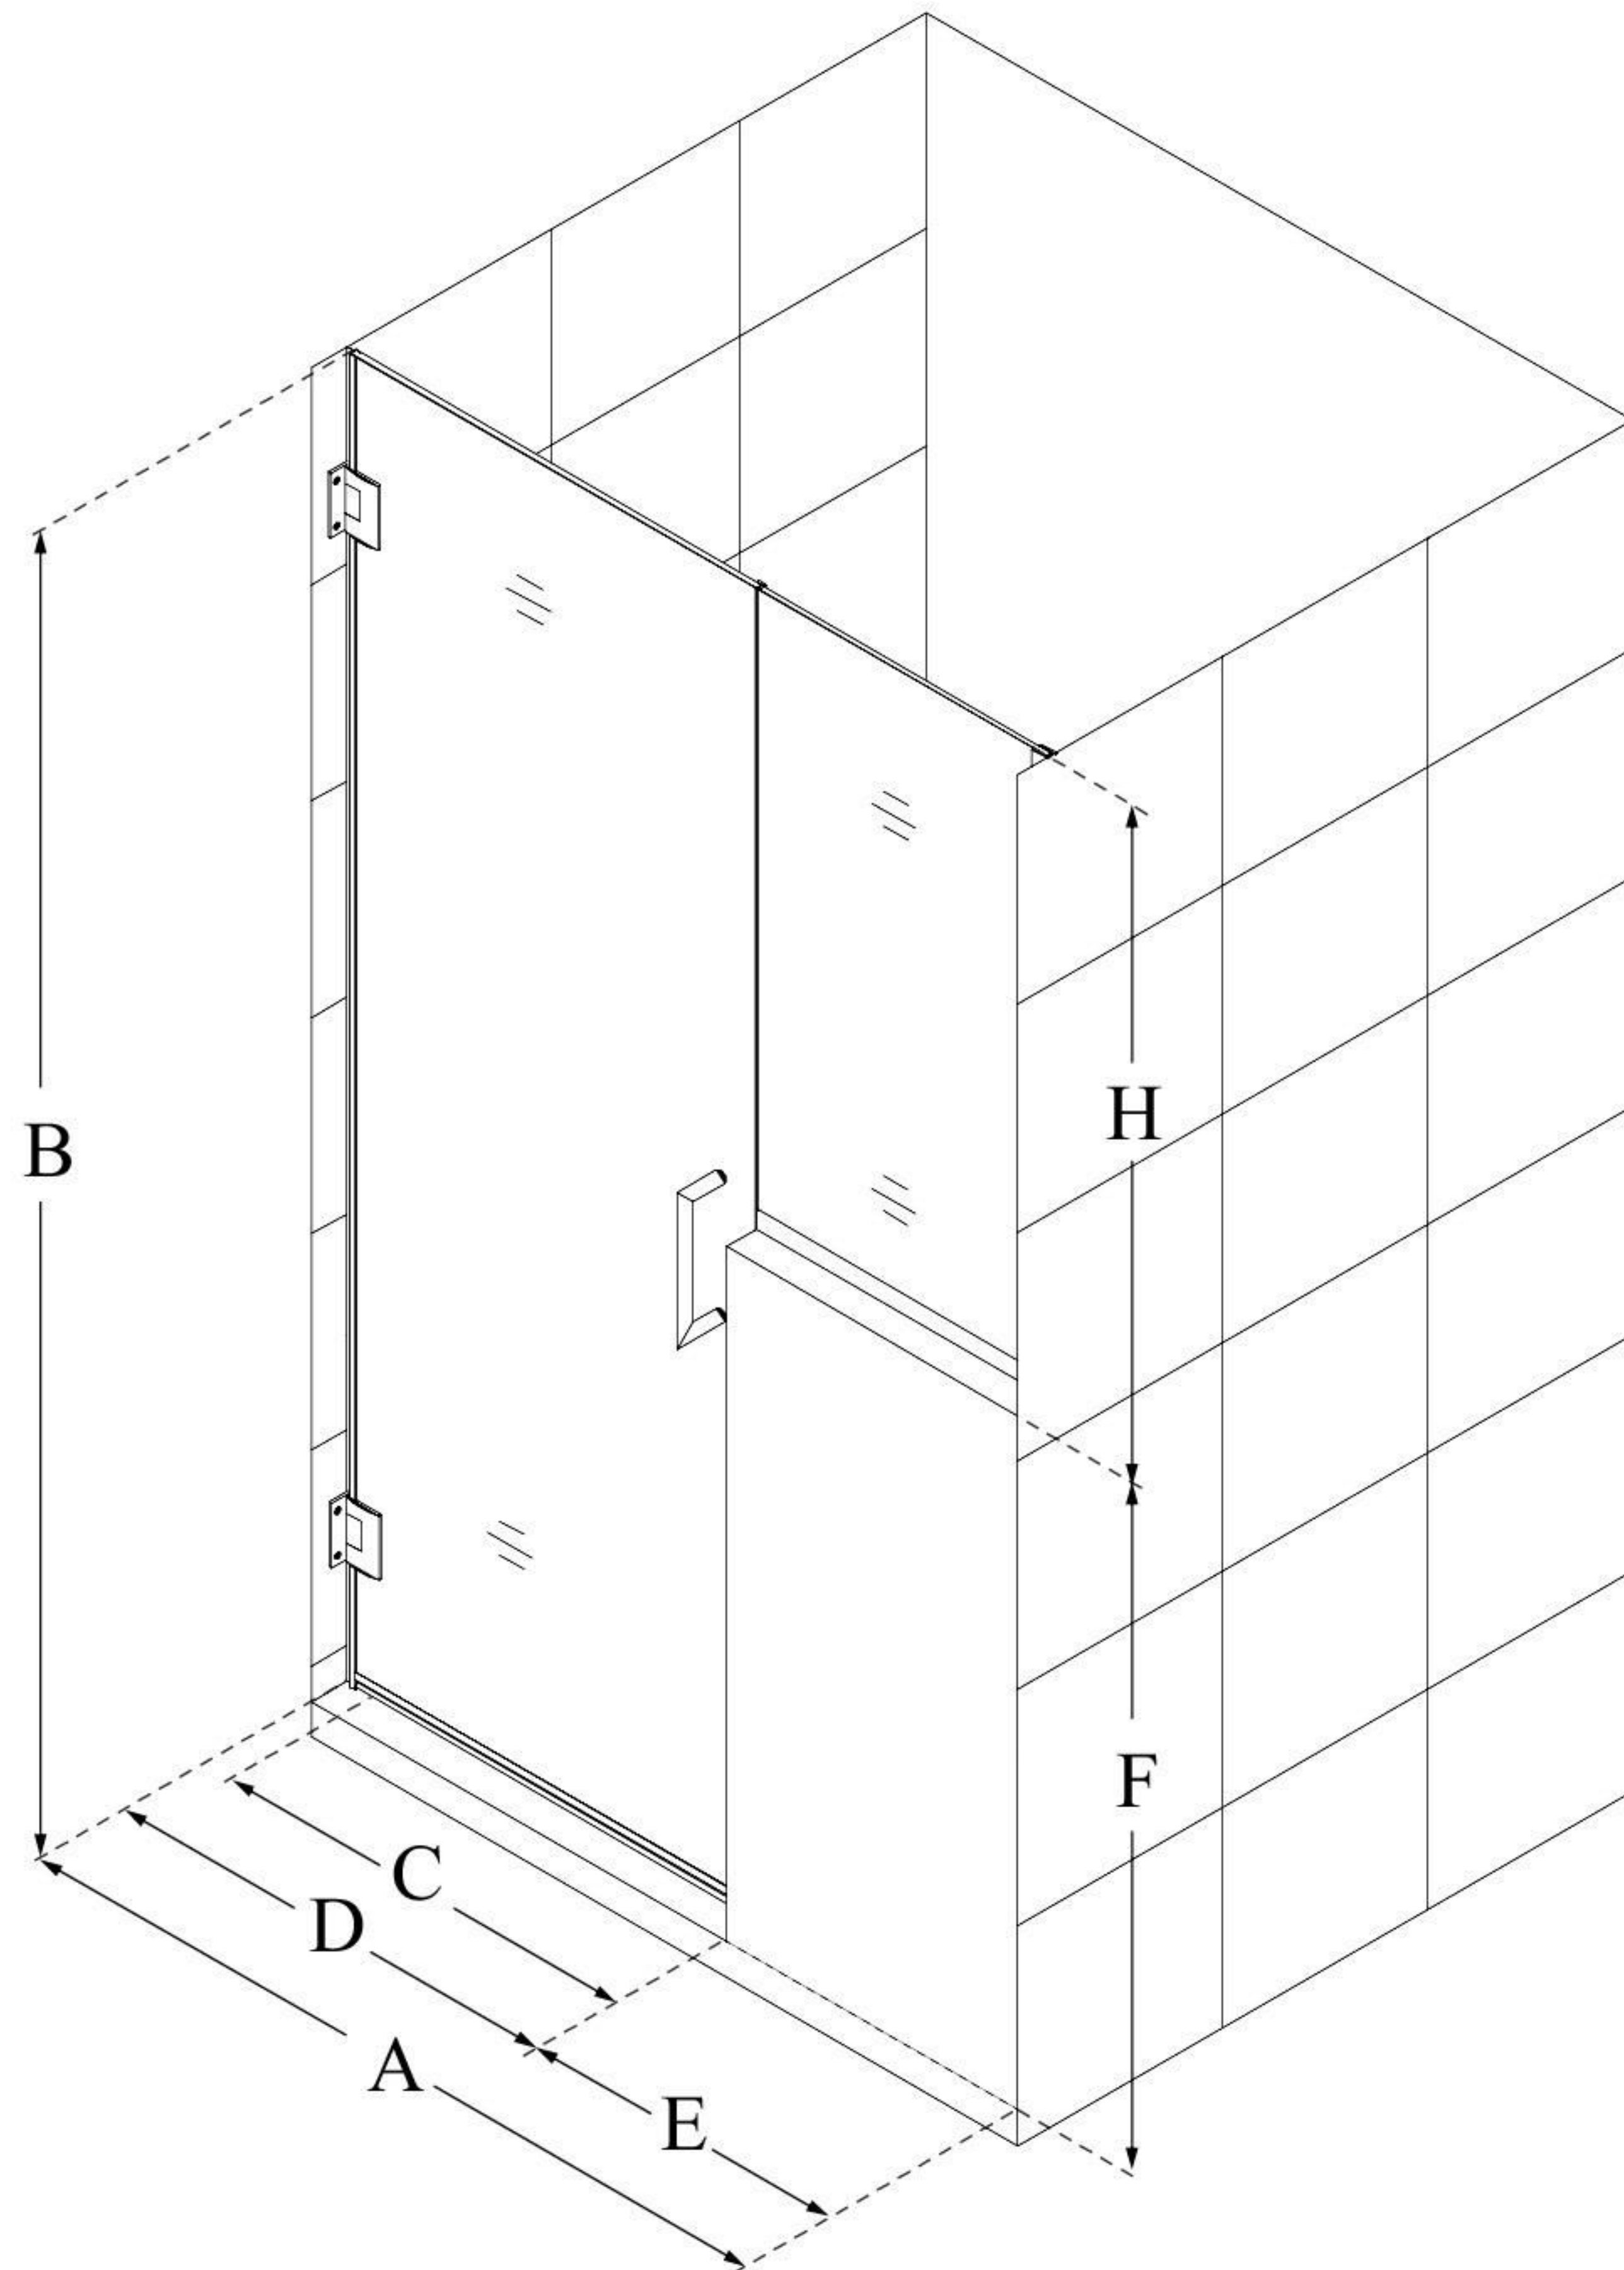

SHDR-24243636

UNIDOOR PLUS

DreamLine Unidoor Plus 60-60
1/2" W x 72" H Hinged Shower Door
with 36" Half Panel, Clear Glass

SWING DOOR

CONFIGURATION DIMENSIONS:

A: 60 - 60 1/2"

MODEL WIDTH

B: 72"

MODEL HEIGHT

C: 23"

ACCESS WIDTH

D: 24"

DOOR WIDTH

E: 36"

INLINE BUTTRESS PANEL WIDTH

F: 36"

BUTTRESS WALL HEIGHT

H: 36"

BUTTRESS GLASS HEIGHT

DreamLine reserves the right to update or modify the hardware or materials pictured without prior notice for the purpose of product improvement and customer satisfaction.