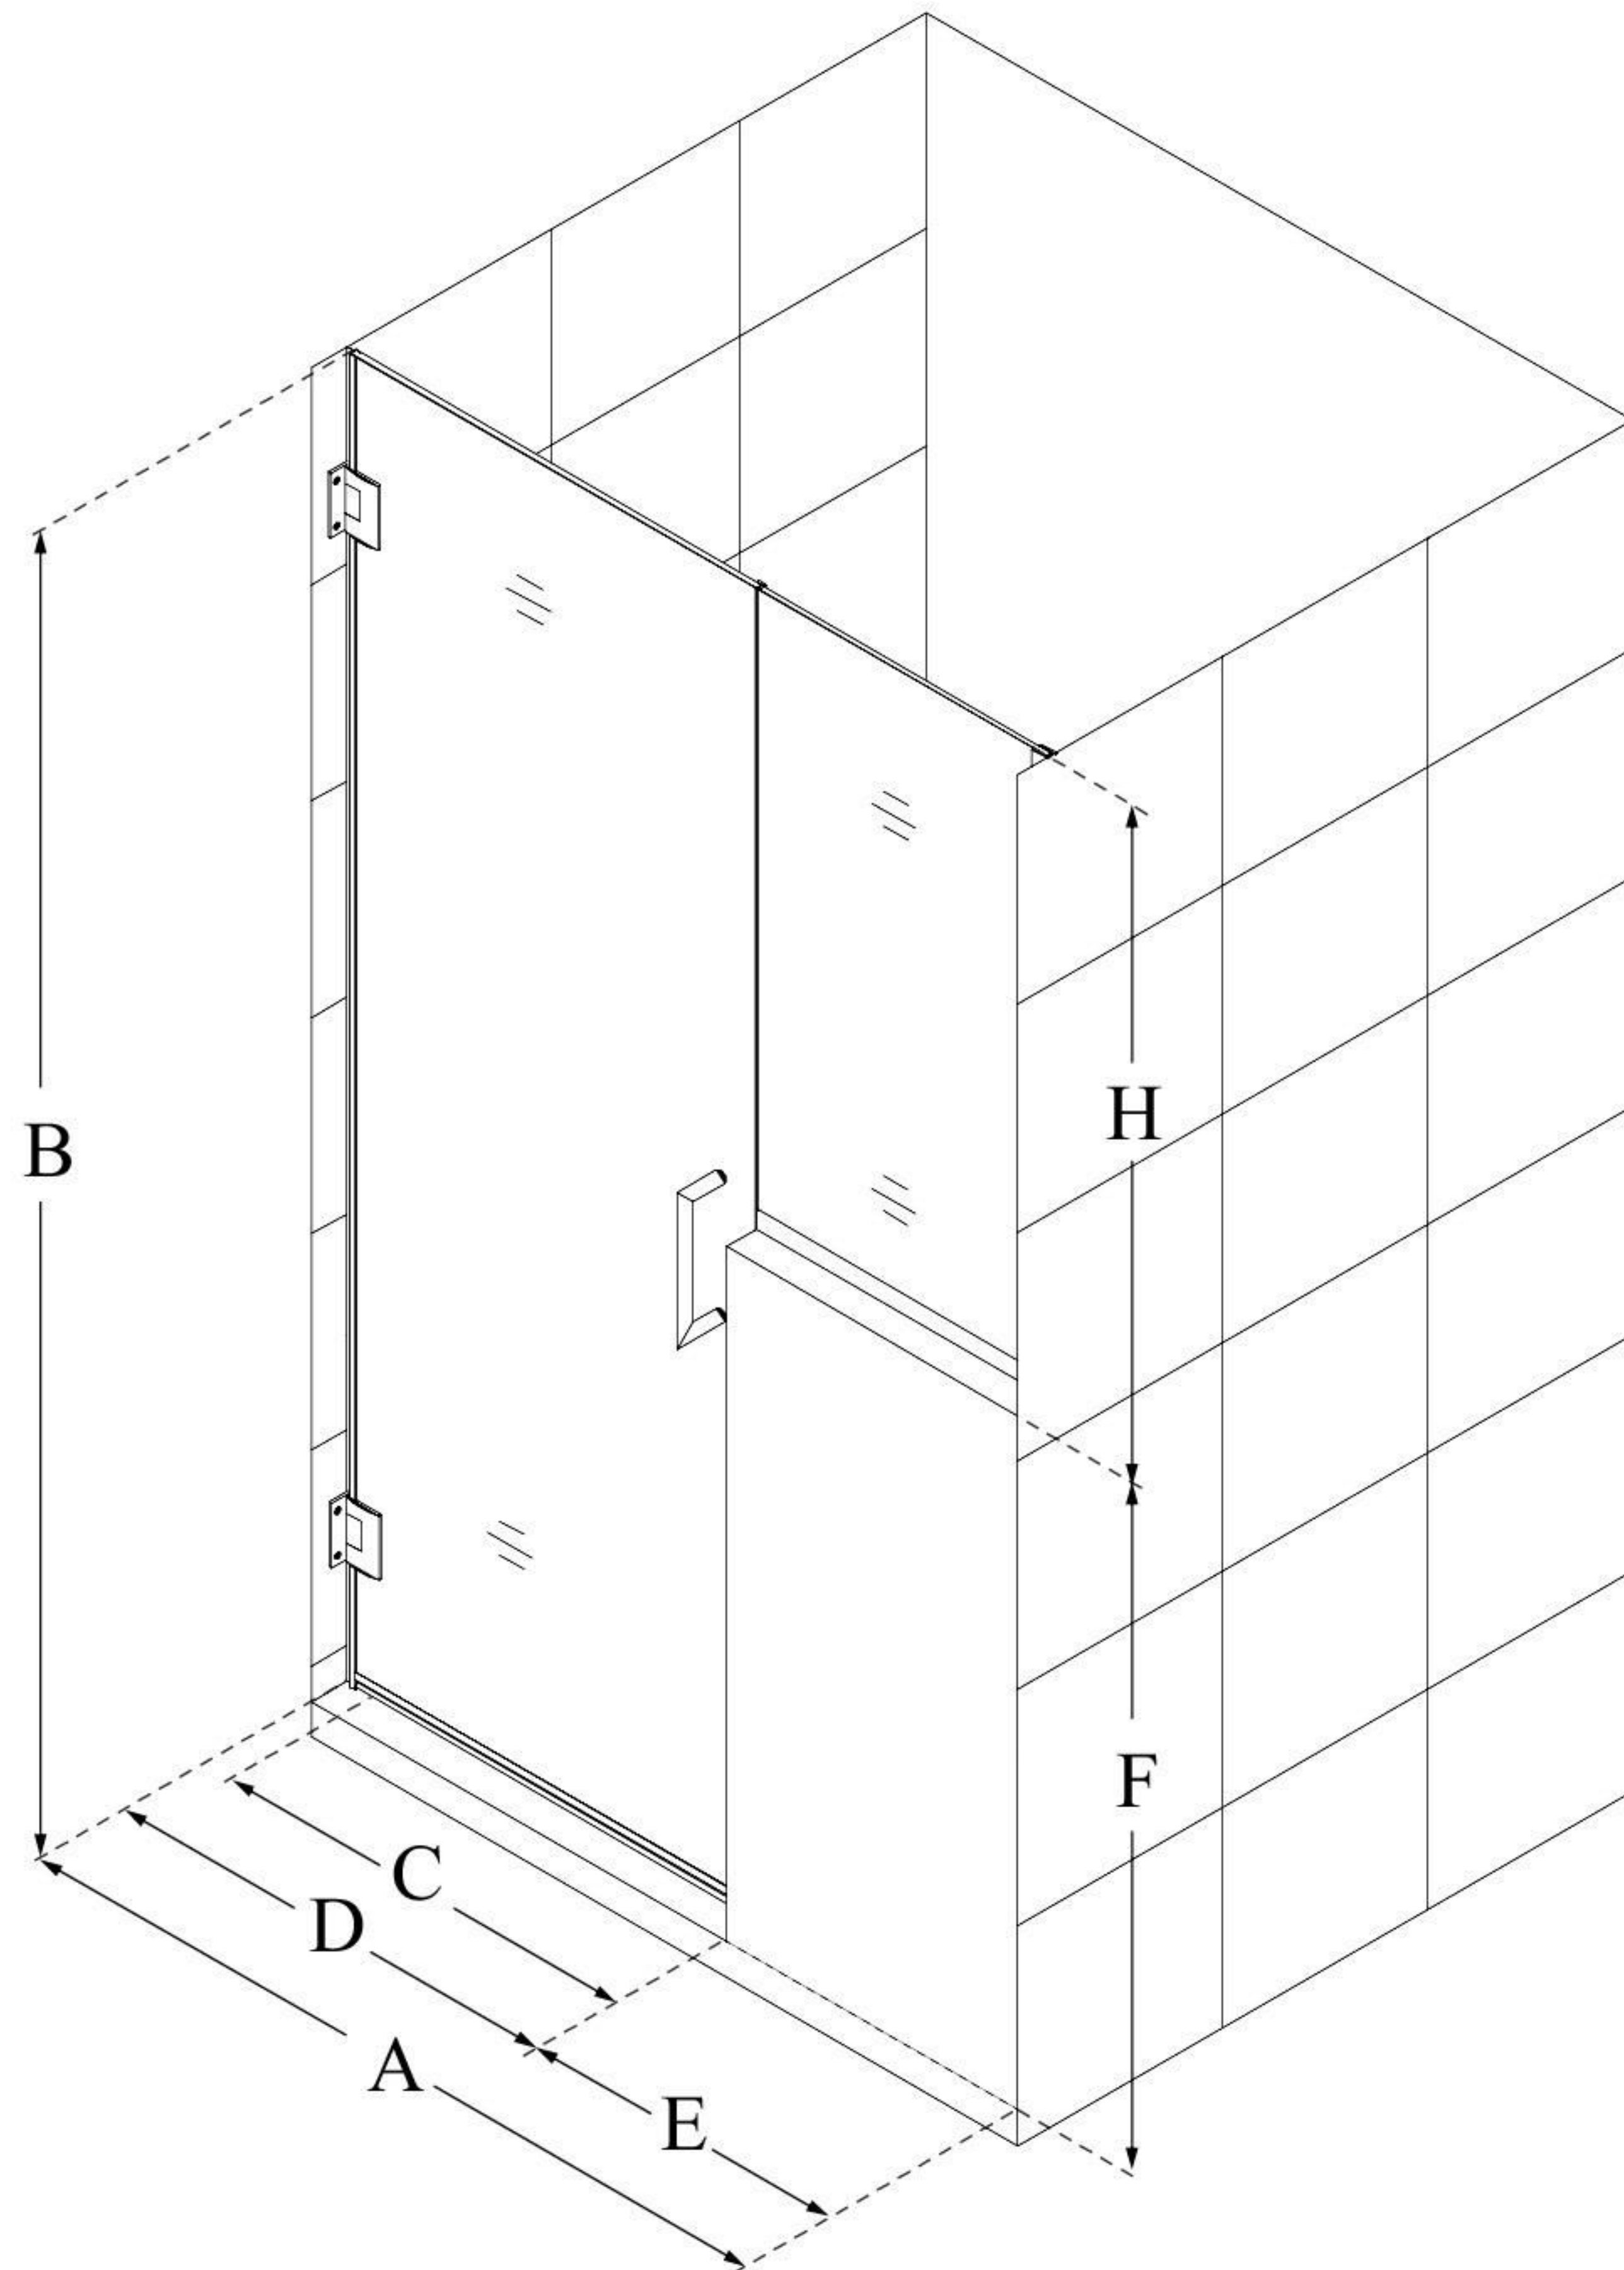

SHDR-24242436

UNIDOOR PLUS

DreamLine Unidoor Plus 48-48
1/2" W x 72" H Hinged Shower Door
with 36" Half Panel, Clear Glass

SWING DOOR

CONFIGURATION DIMENSIONS:

A: 48 - 48 1/2"

MODEL WIDTH

B: 72"

MODEL HEIGHT

C: 23"

ACCESS WIDTH

D: 24"

DOOR WIDTH

E: 24"

INLINE BUTTRESS PANEL WIDTH

F: 36"

BUTTRESS WALL HEIGHT

H: 36"

BUTTRESS GLASS HEIGHT

DreamLine reserves the right to update or modify the hardware or materials pictured without prior notice for the purpose of product improvement and customer satisfaction.