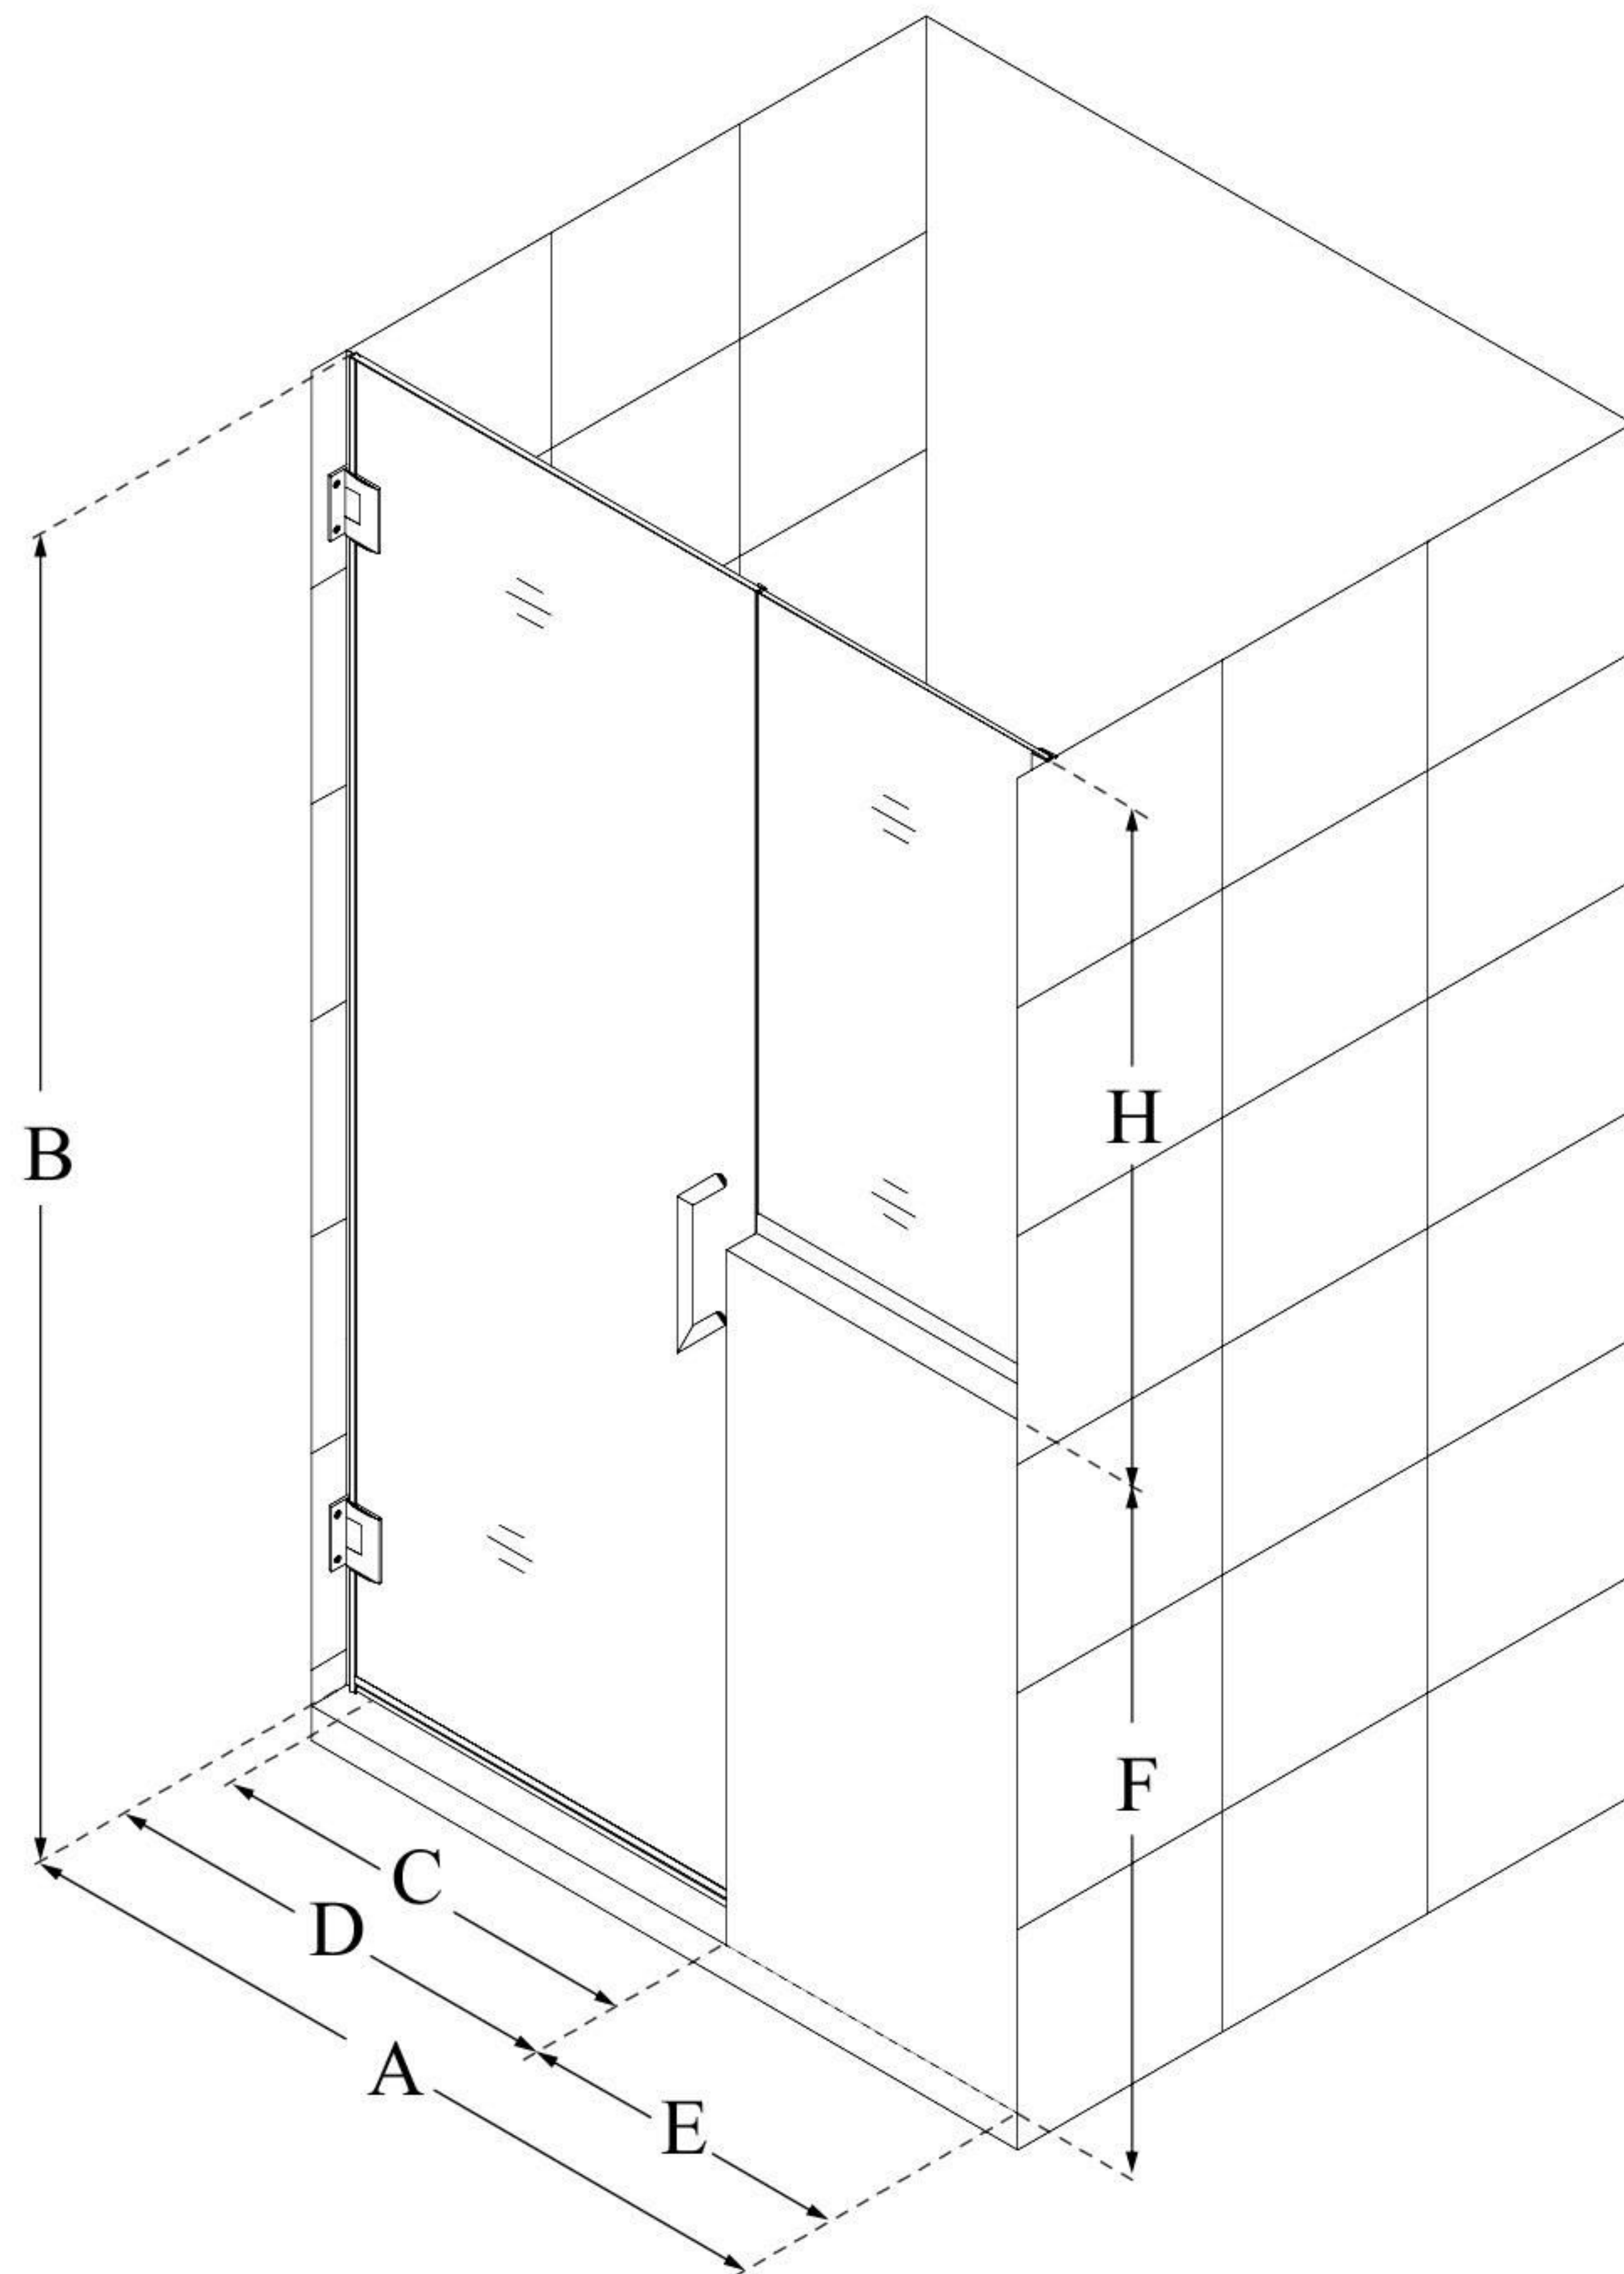

SHDR-24242434

UNIDOOR PLUS

DreamLine Unidoor Plus 48-48
1/2" W x 72" H Hinged Shower Door
with 34" Half Panel, Clear Glass

SWING DOOR

CONFIGURATION DIMENSIONS:

A: 48 - 48 1/2"

MODEL WIDTH

B: 72"

MODEL HEIGHT

C: 23"

ACCESS WIDTH

D: 24"

DOOR WIDTH

E: 24"

INLINE BUTTRESS PANEL WIDTH

F: 38"

BUTTRESS WALL HEIGHT

H: 34"

BUTTRESS GLASS HEIGHT

DreamLine reserves the right to update or modify the hardware or materials pictured without prior notice for the purpose of product improvement and customer satisfaction.