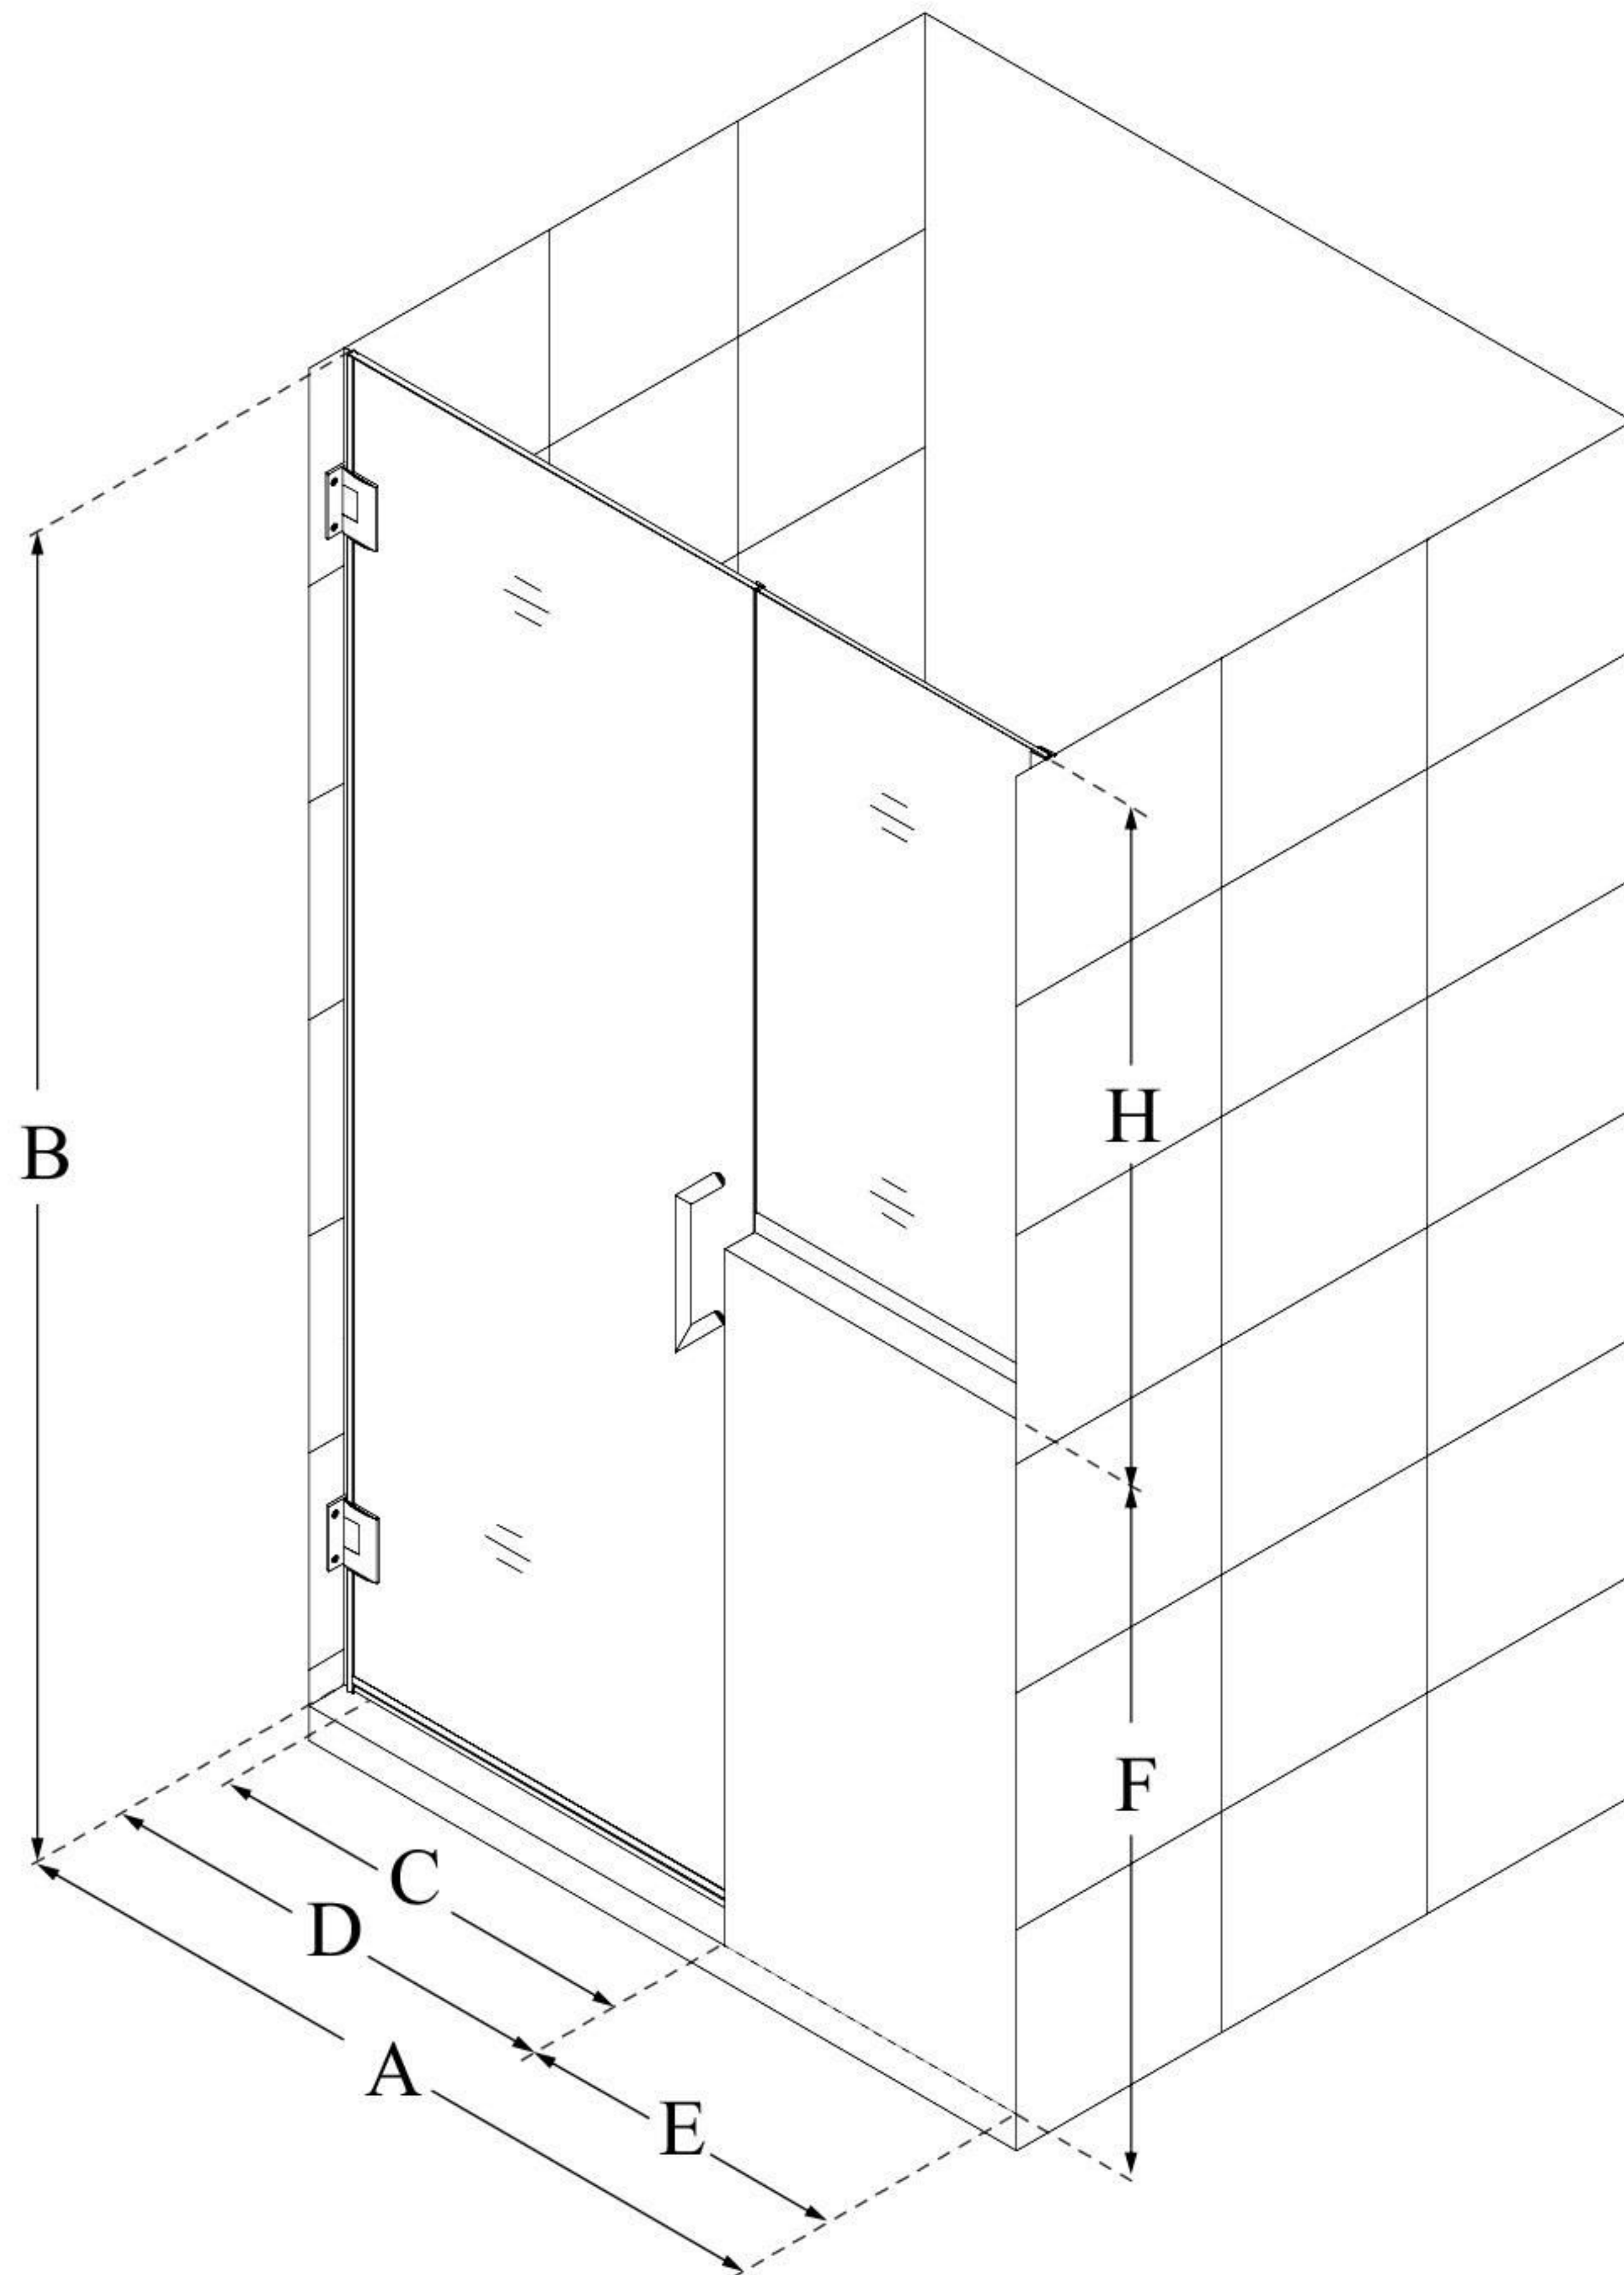

SHDR-24233636

UNIDOOR PLUS

DreamLine Unidoor Plus 59-59
1/2" W x 72" H Hinged Shower Door
with 36" Half Panel, Clear Glass

SWING DOOR

CONFIGURATION DIMENSIONS:

A: 59 - 59 1/2"

MODEL WIDTH

B: 72"

MODEL HEIGHT

C: 22"

ACCESS WIDTH

D: 23"

DOOR WIDTH

E: 36"

INLINE BUTTRESS PANEL WIDTH

F: 36"

BUTTRESS WALL HEIGHT

H: 36"

BUTTRESS GLASS HEIGHT

DreamLine reserves the right to update or modify the hardware or materials pictured without prior notice for the purpose of product improvement and customer satisfaction.