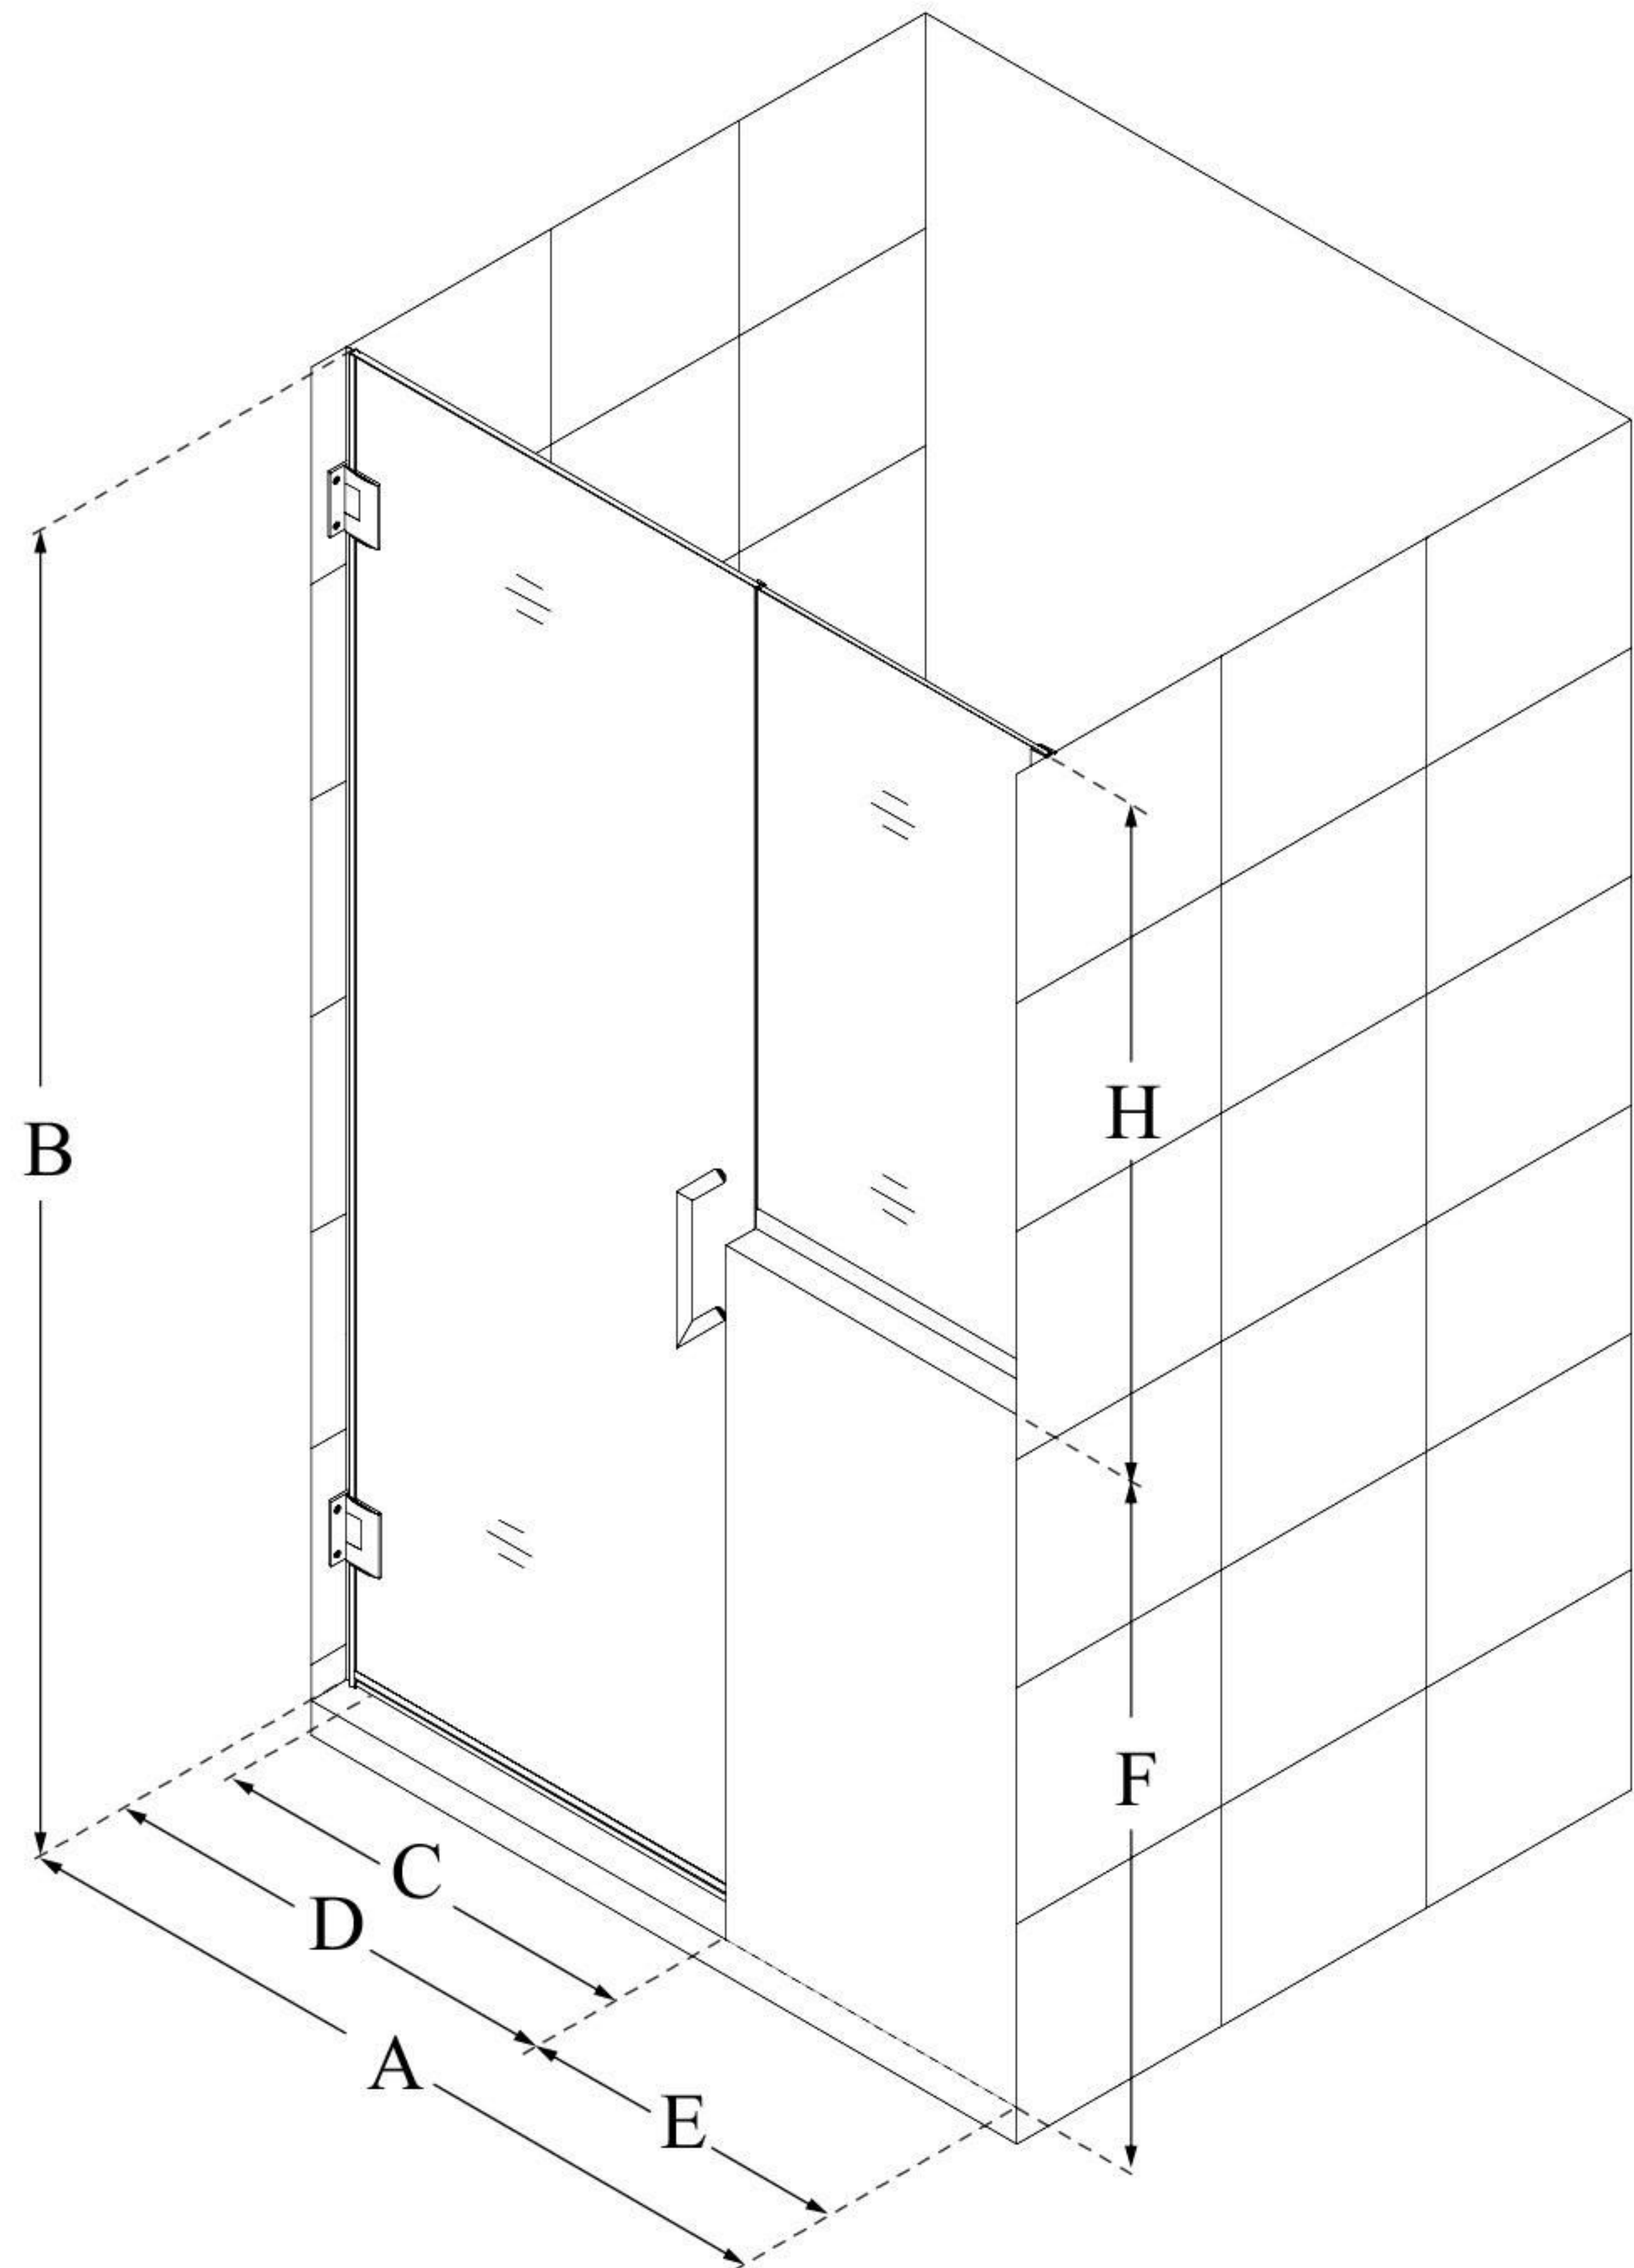

# UNIDOOR PLUS

DreamLine Unidoor Plus 59-59  
1/2" W x 72" H Hinged Shower Door  
with 34" Half Panel, Clear Glass

**SWING DOOR**

## CONFIGURATION DIMENSIONS:

**A: 59 - 59 1/2"**

MODEL WIDTH

**B: 72"**

MODEL HEIGHT

**C: 22"**

ACCESS WIDTH

**D: 23"**

DOOR WIDTH

**E: 36"**

INLINE BUTTRESS PANEL WIDTH

**F: 38"**

BUTTRESS WALL HEIGHT

**H: 34"**

BUTTRESS GLASS HEIGHT

DreamLine reserves the right to update or modify the hardware or materials pictured without prior notice for the purpose of product improvement and customer satisfaction.