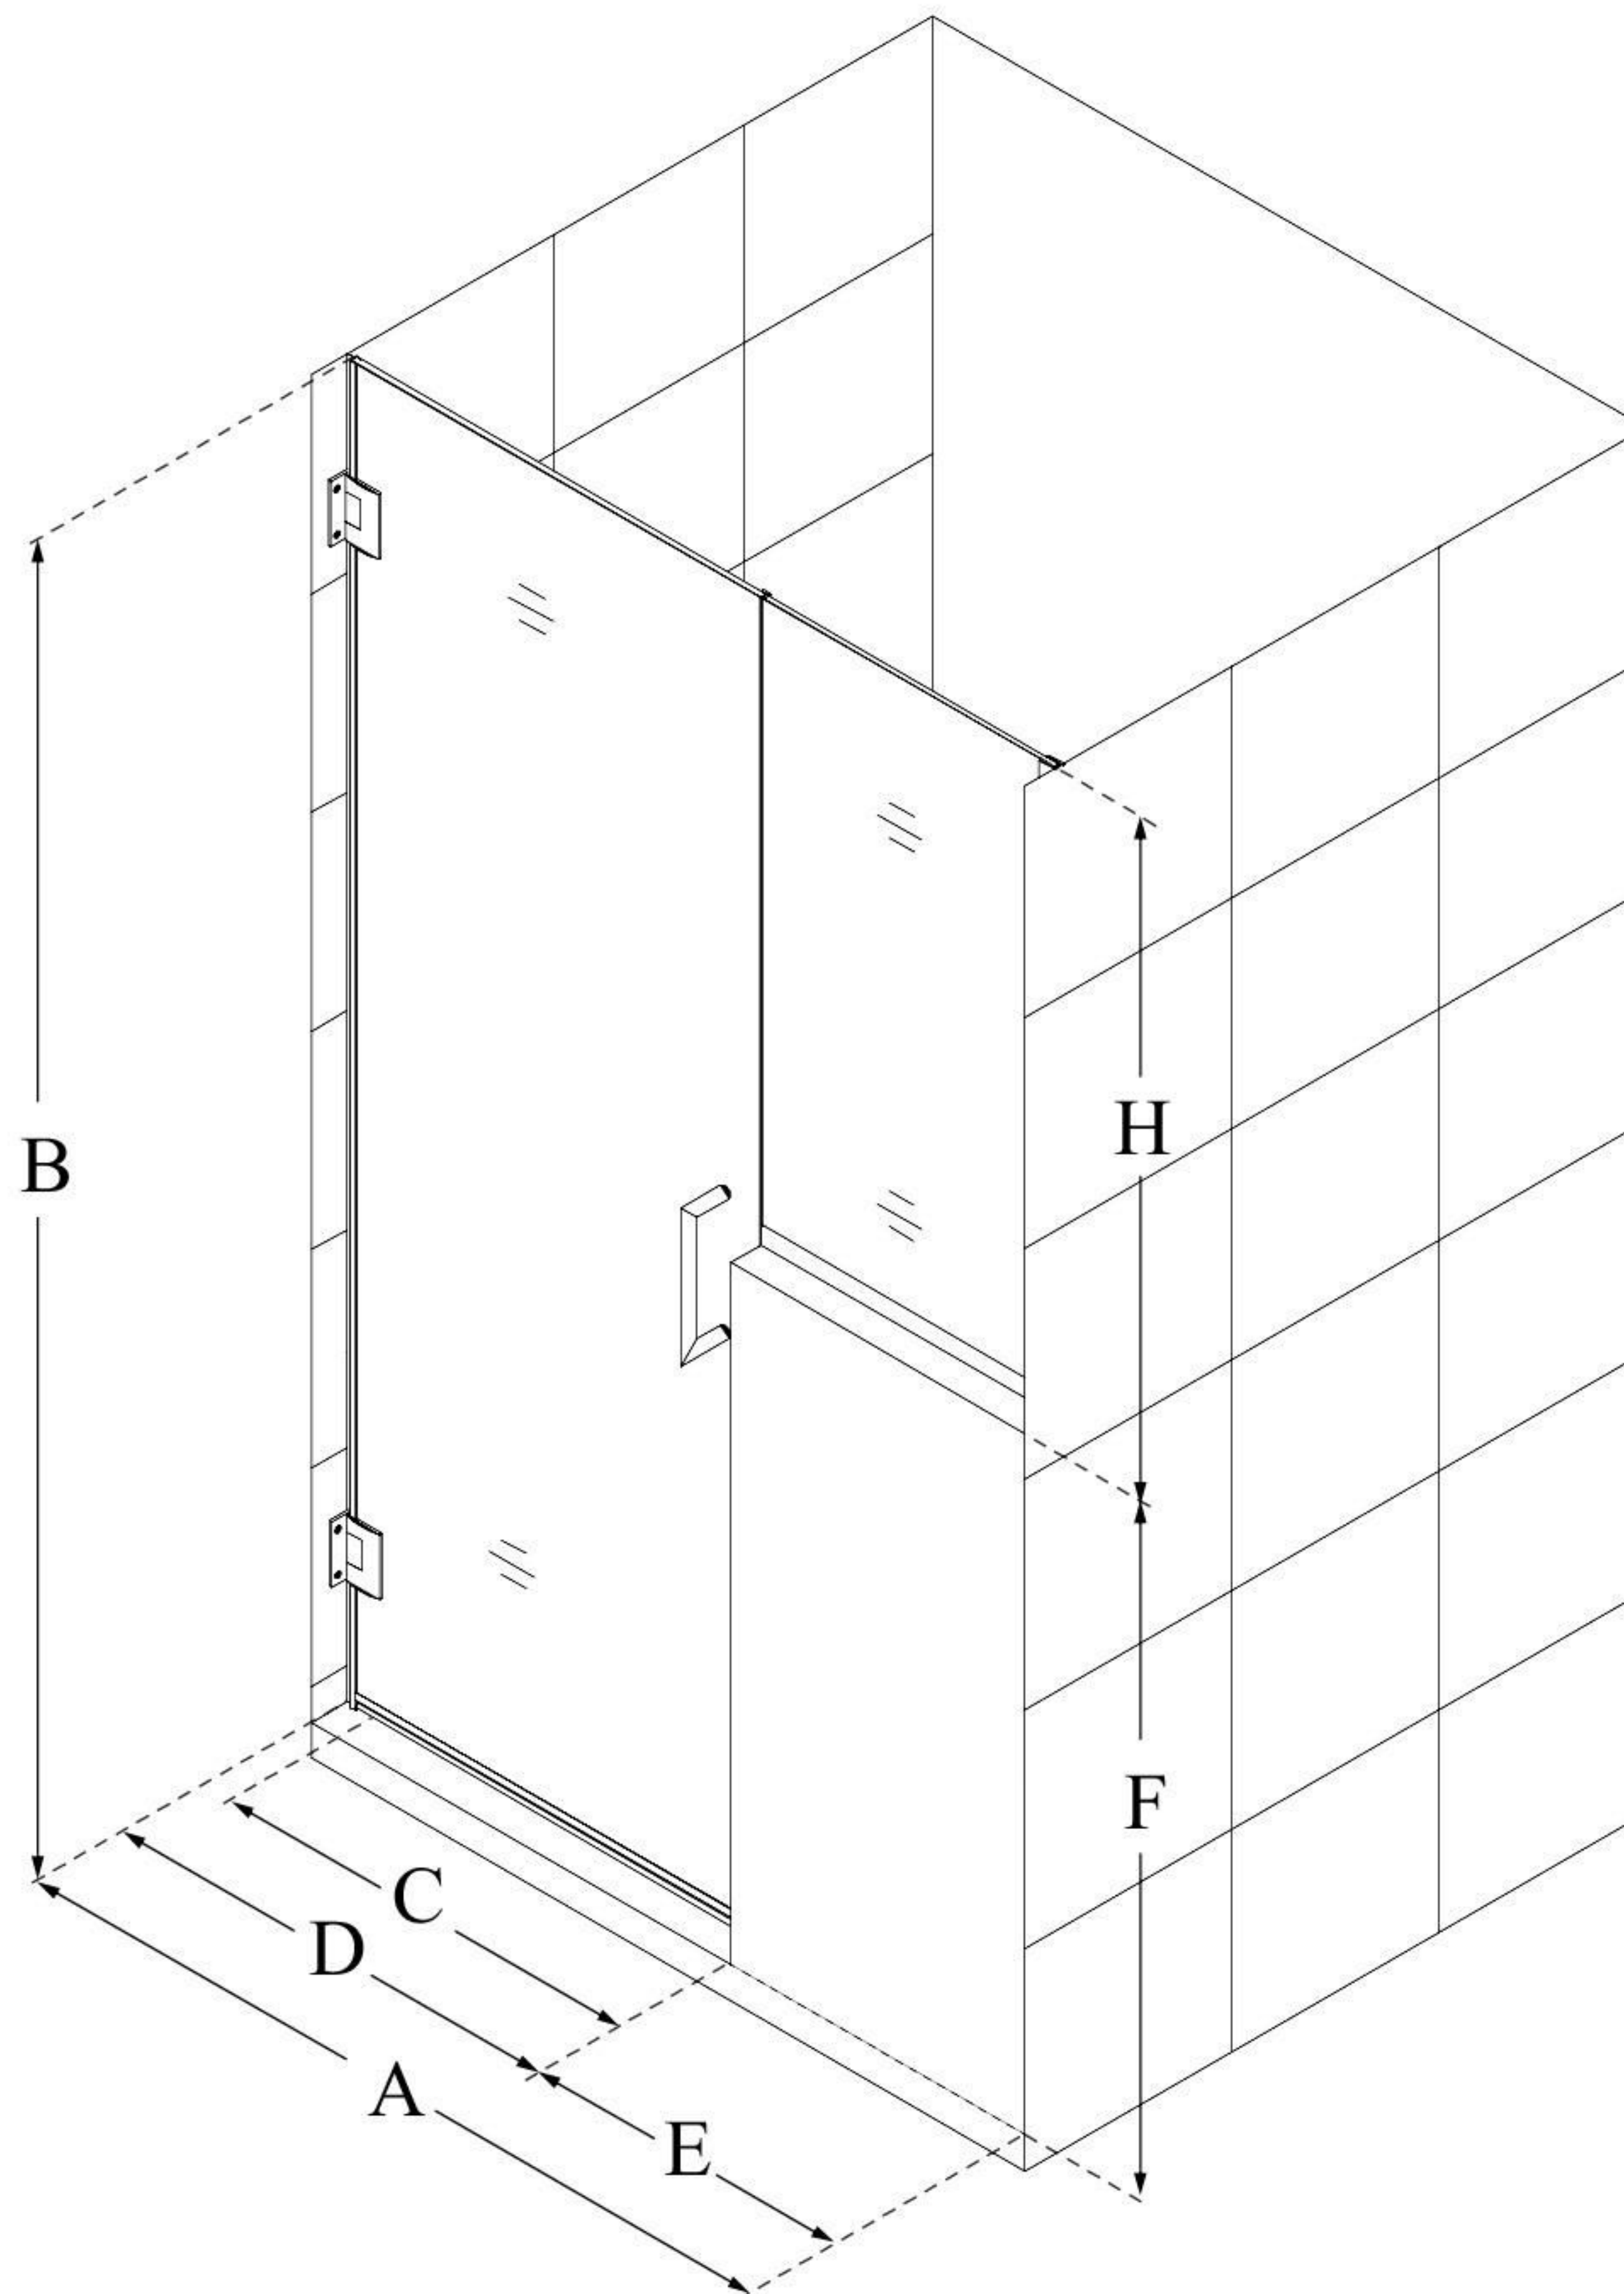

SHDR-24232436

UNIDOOR PLUS

DreamLine Unidoor Plus 47-47 1/2"
W x 72" H Hinged Shower Door
with 36" Half Panel, Clear Glass

SWING DOOR

CONFIGURATION DIMENSIONS:

A: 47 - 47 1/2"

MODEL WIDTH

B: 72"

MODEL HEIGHT

C: 22"

ACCESS WIDTH

D: 23"

DOOR WIDTH

E: 24"

INLINE BUTTRESS PANEL WIDTH

F: 36"

BUTTRESS WALL HEIGHT

H: 36"

BUTTRESS GLASS HEIGHT

DreamLine reserves the right to update or modify the hardware or materials pictured without prior notice for the purpose of product improvement and customer satisfaction.