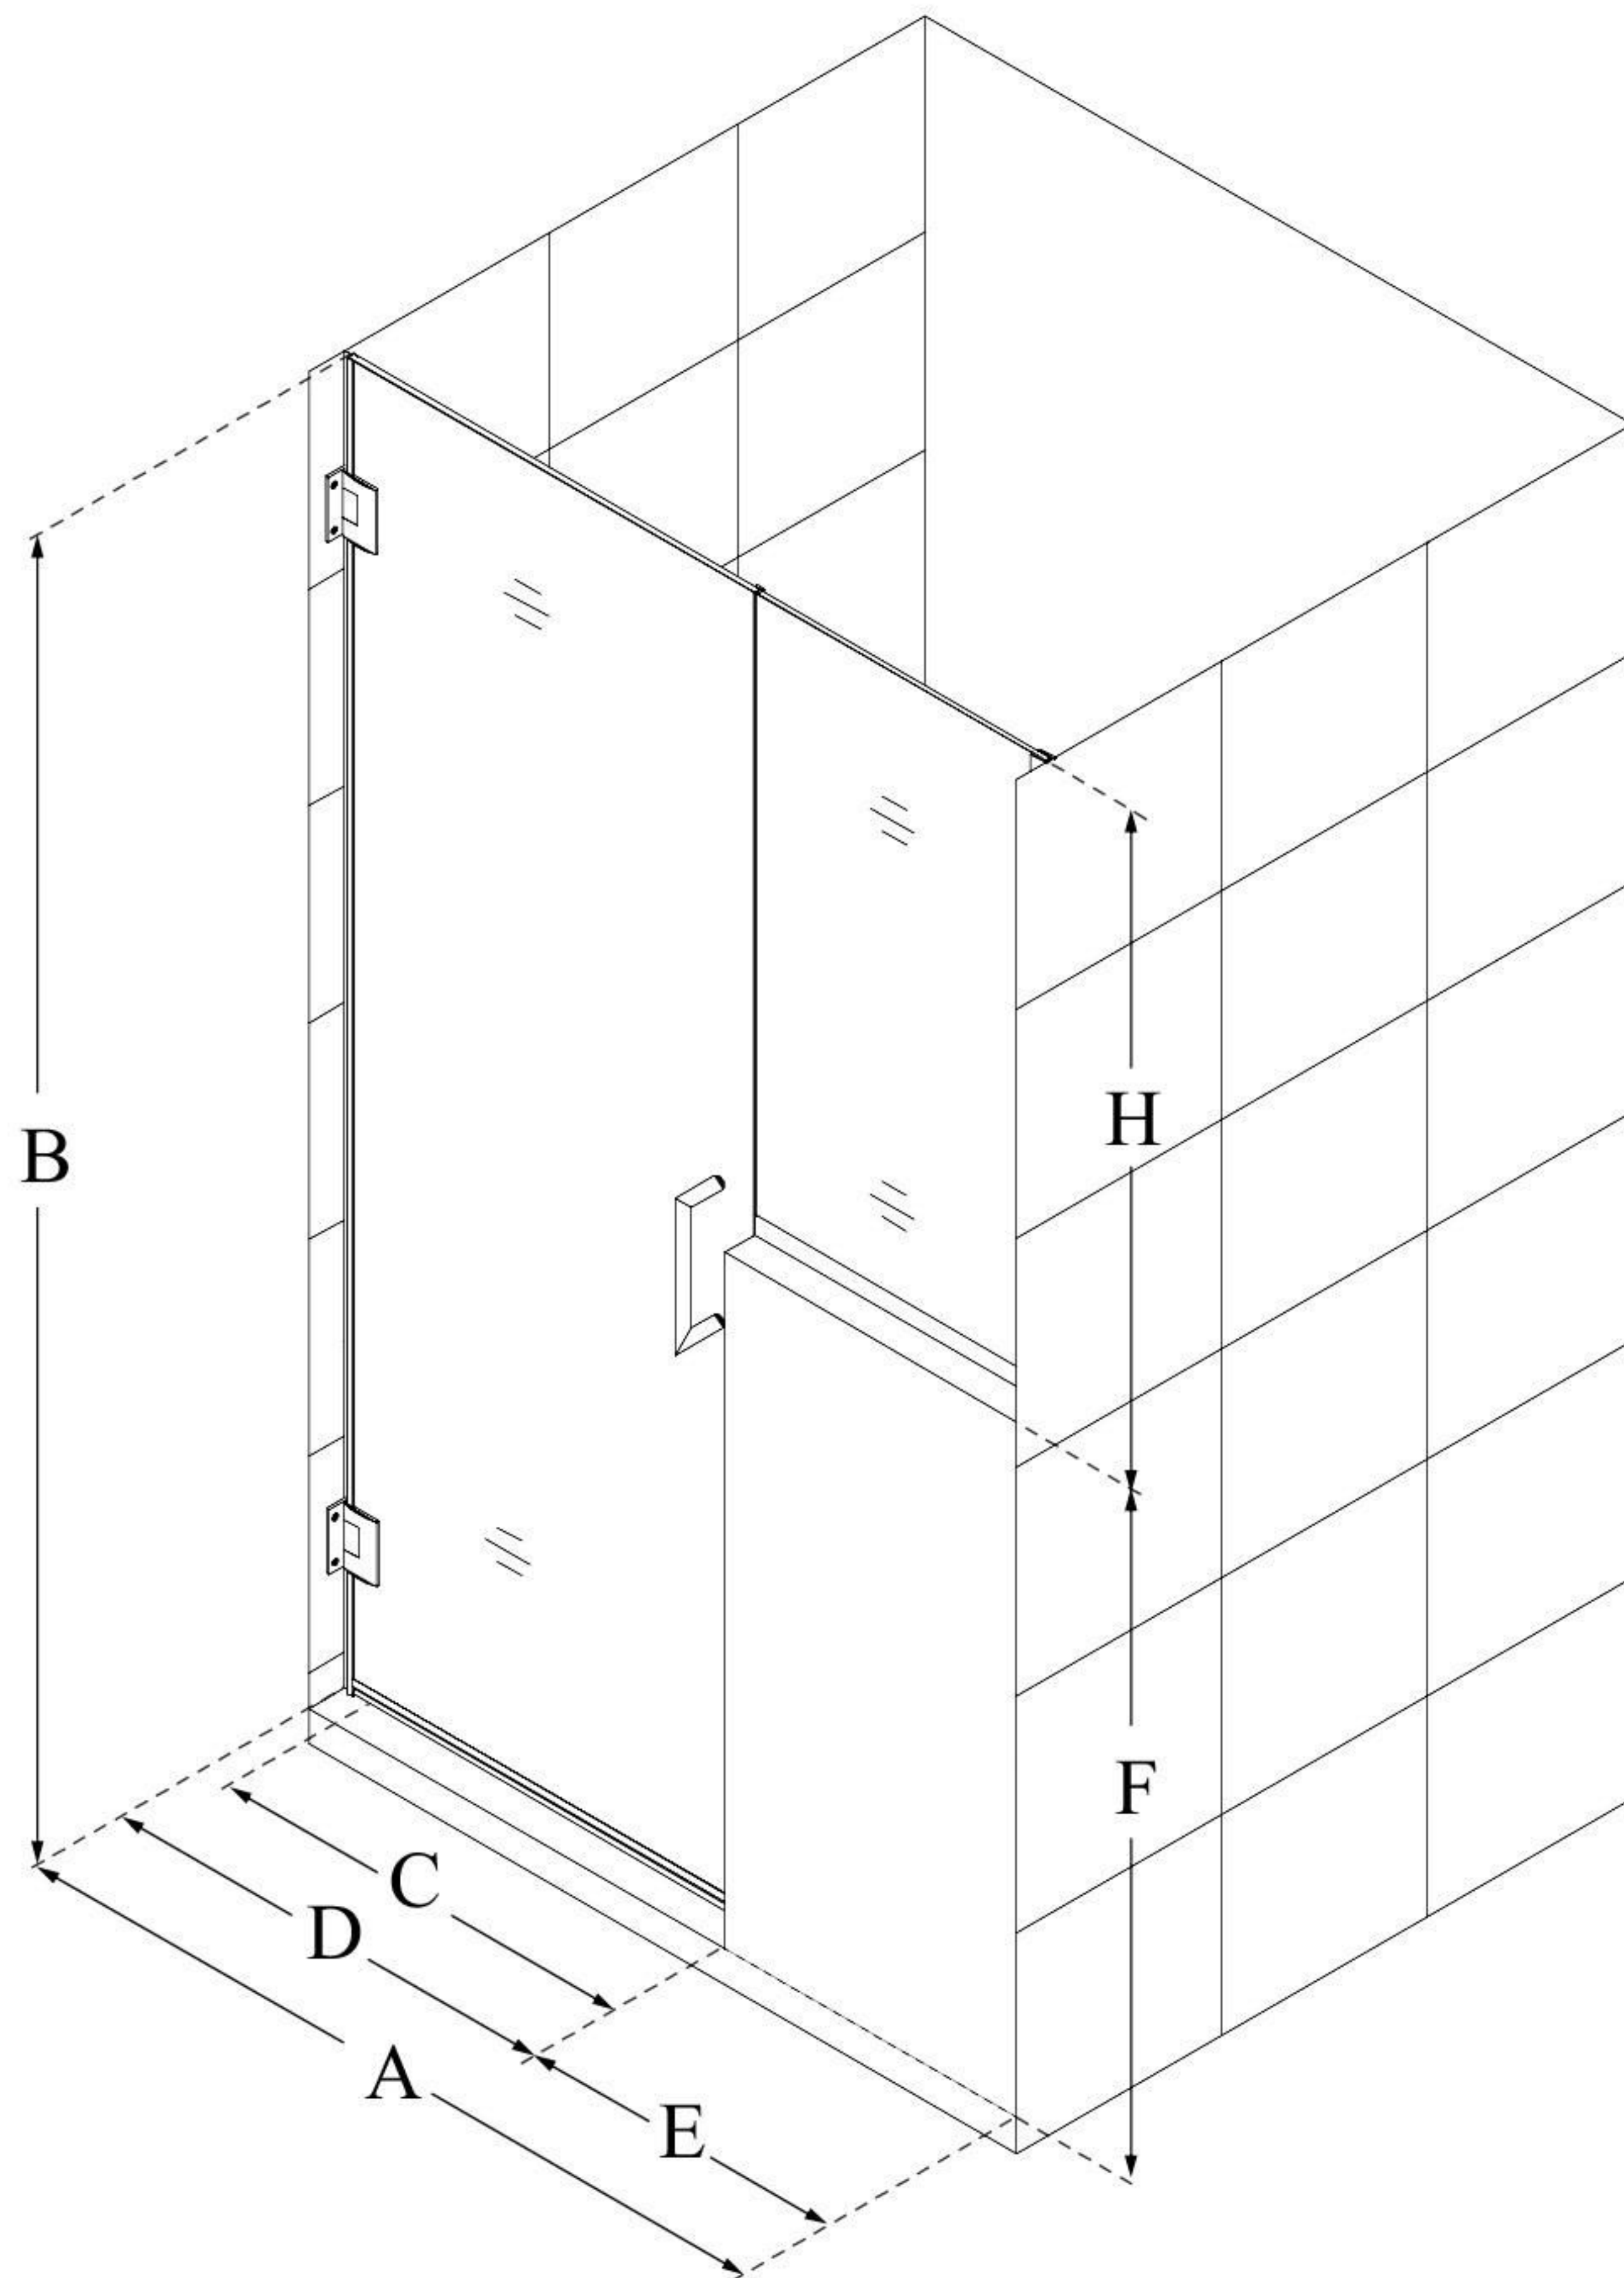

SHDR-24232434

UNIDOOR PLUS

DreamLine Unidoor Plus 47-47 1/2"
W x 72" H Hinged Shower Door
with 34" Half Panel, Clear Glass

SWING DOOR

CONFIGURATION DIMENSIONS:

A: 47 - 47 1/2"

MODEL WIDTH

B: 72"

MODEL HEIGHT

C: 22"

ACCESS WIDTH

D: 23"

DOOR WIDTH

E: 24"

INLINE BUTTRESS PANEL WIDTH

F: 38"

BUTTRESS WALL HEIGHT

H: 34"

BUTTRESS GLASS HEIGHT

DreamLine reserves the right to update or modify the hardware or materials pictured without prior notice for the purpose of product improvement and customer satisfaction.