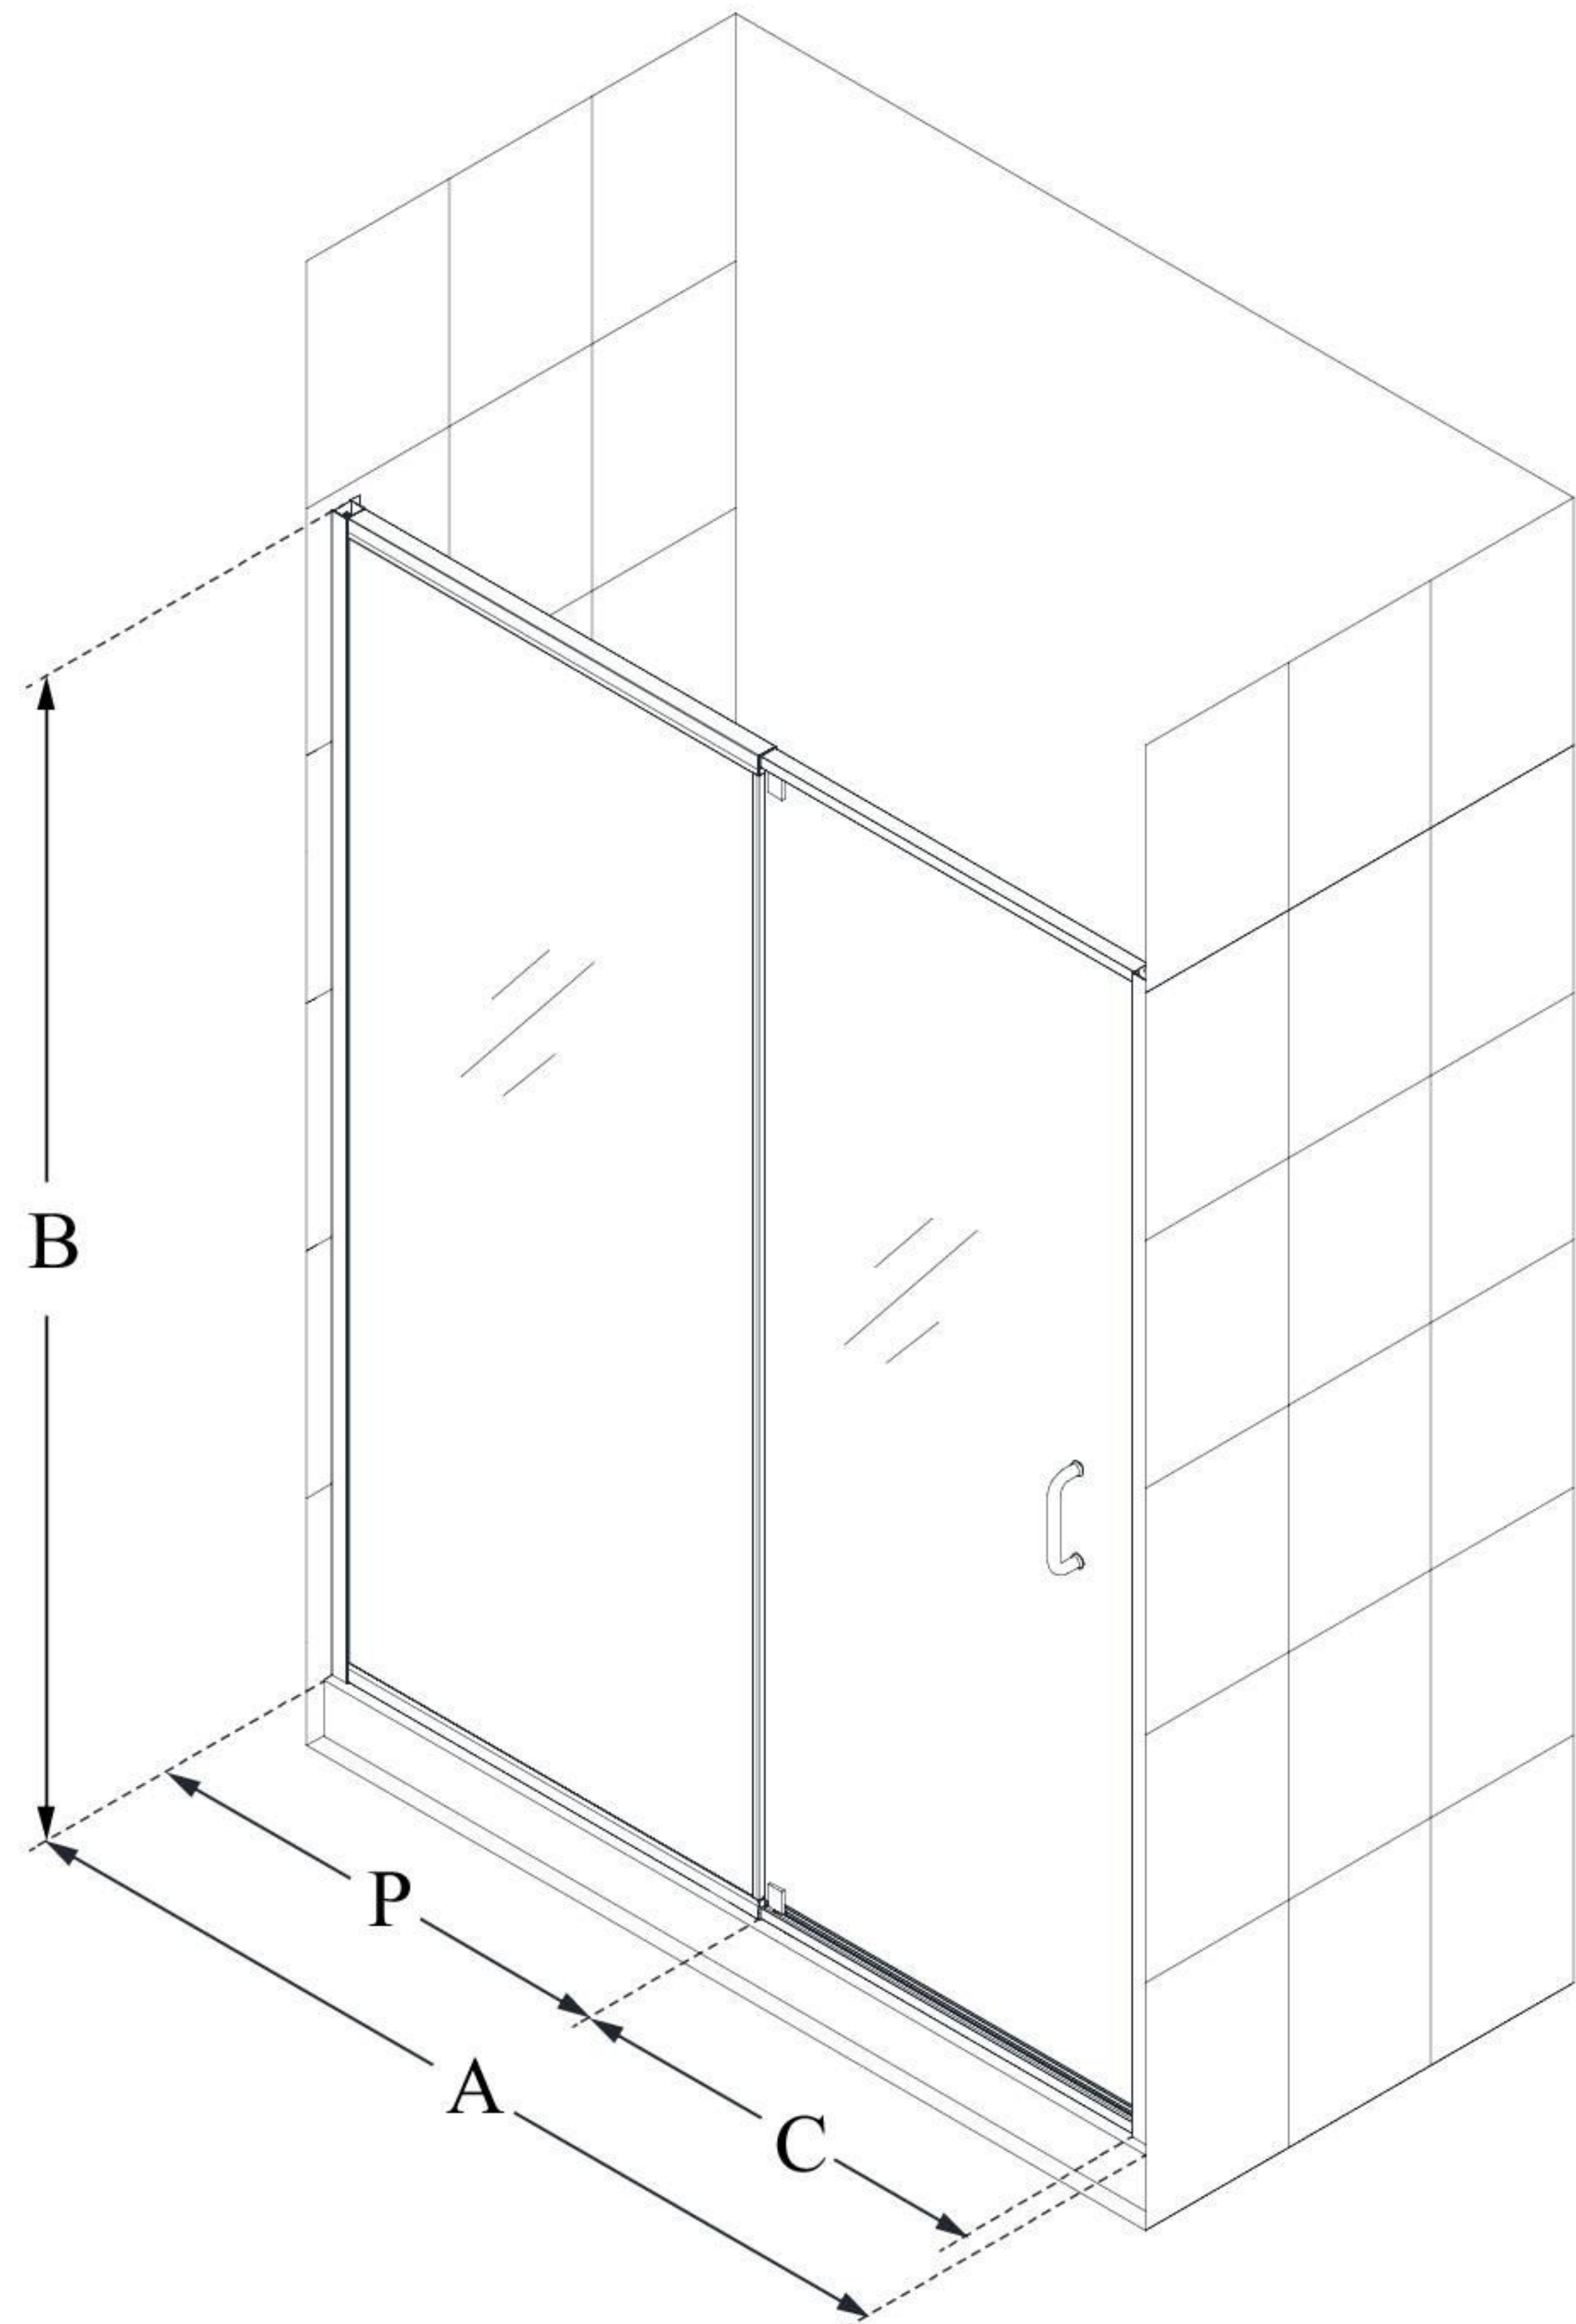

# FLEX

DreamLine Flex 56-60" W x 72" H  
Frameless Pivot Shower Door

**PIVOT DOOR**

## CONFIGURATION DIMENSIONS:

**A: 56 - 60"**

MODEL WIDTH

**B: 72"**

MODEL HEIGHT

**C: 23"**

ACCESS WIDTH

**D: 29 3/8"**

DOOR WIDTH

**P: 30 3/8"**

PIVOT PANEL WIDTH

DreamLine reserves the right to update or modify the hardware or materials pictured without prior notice for the purpose of product improvement and customer satisfaction.