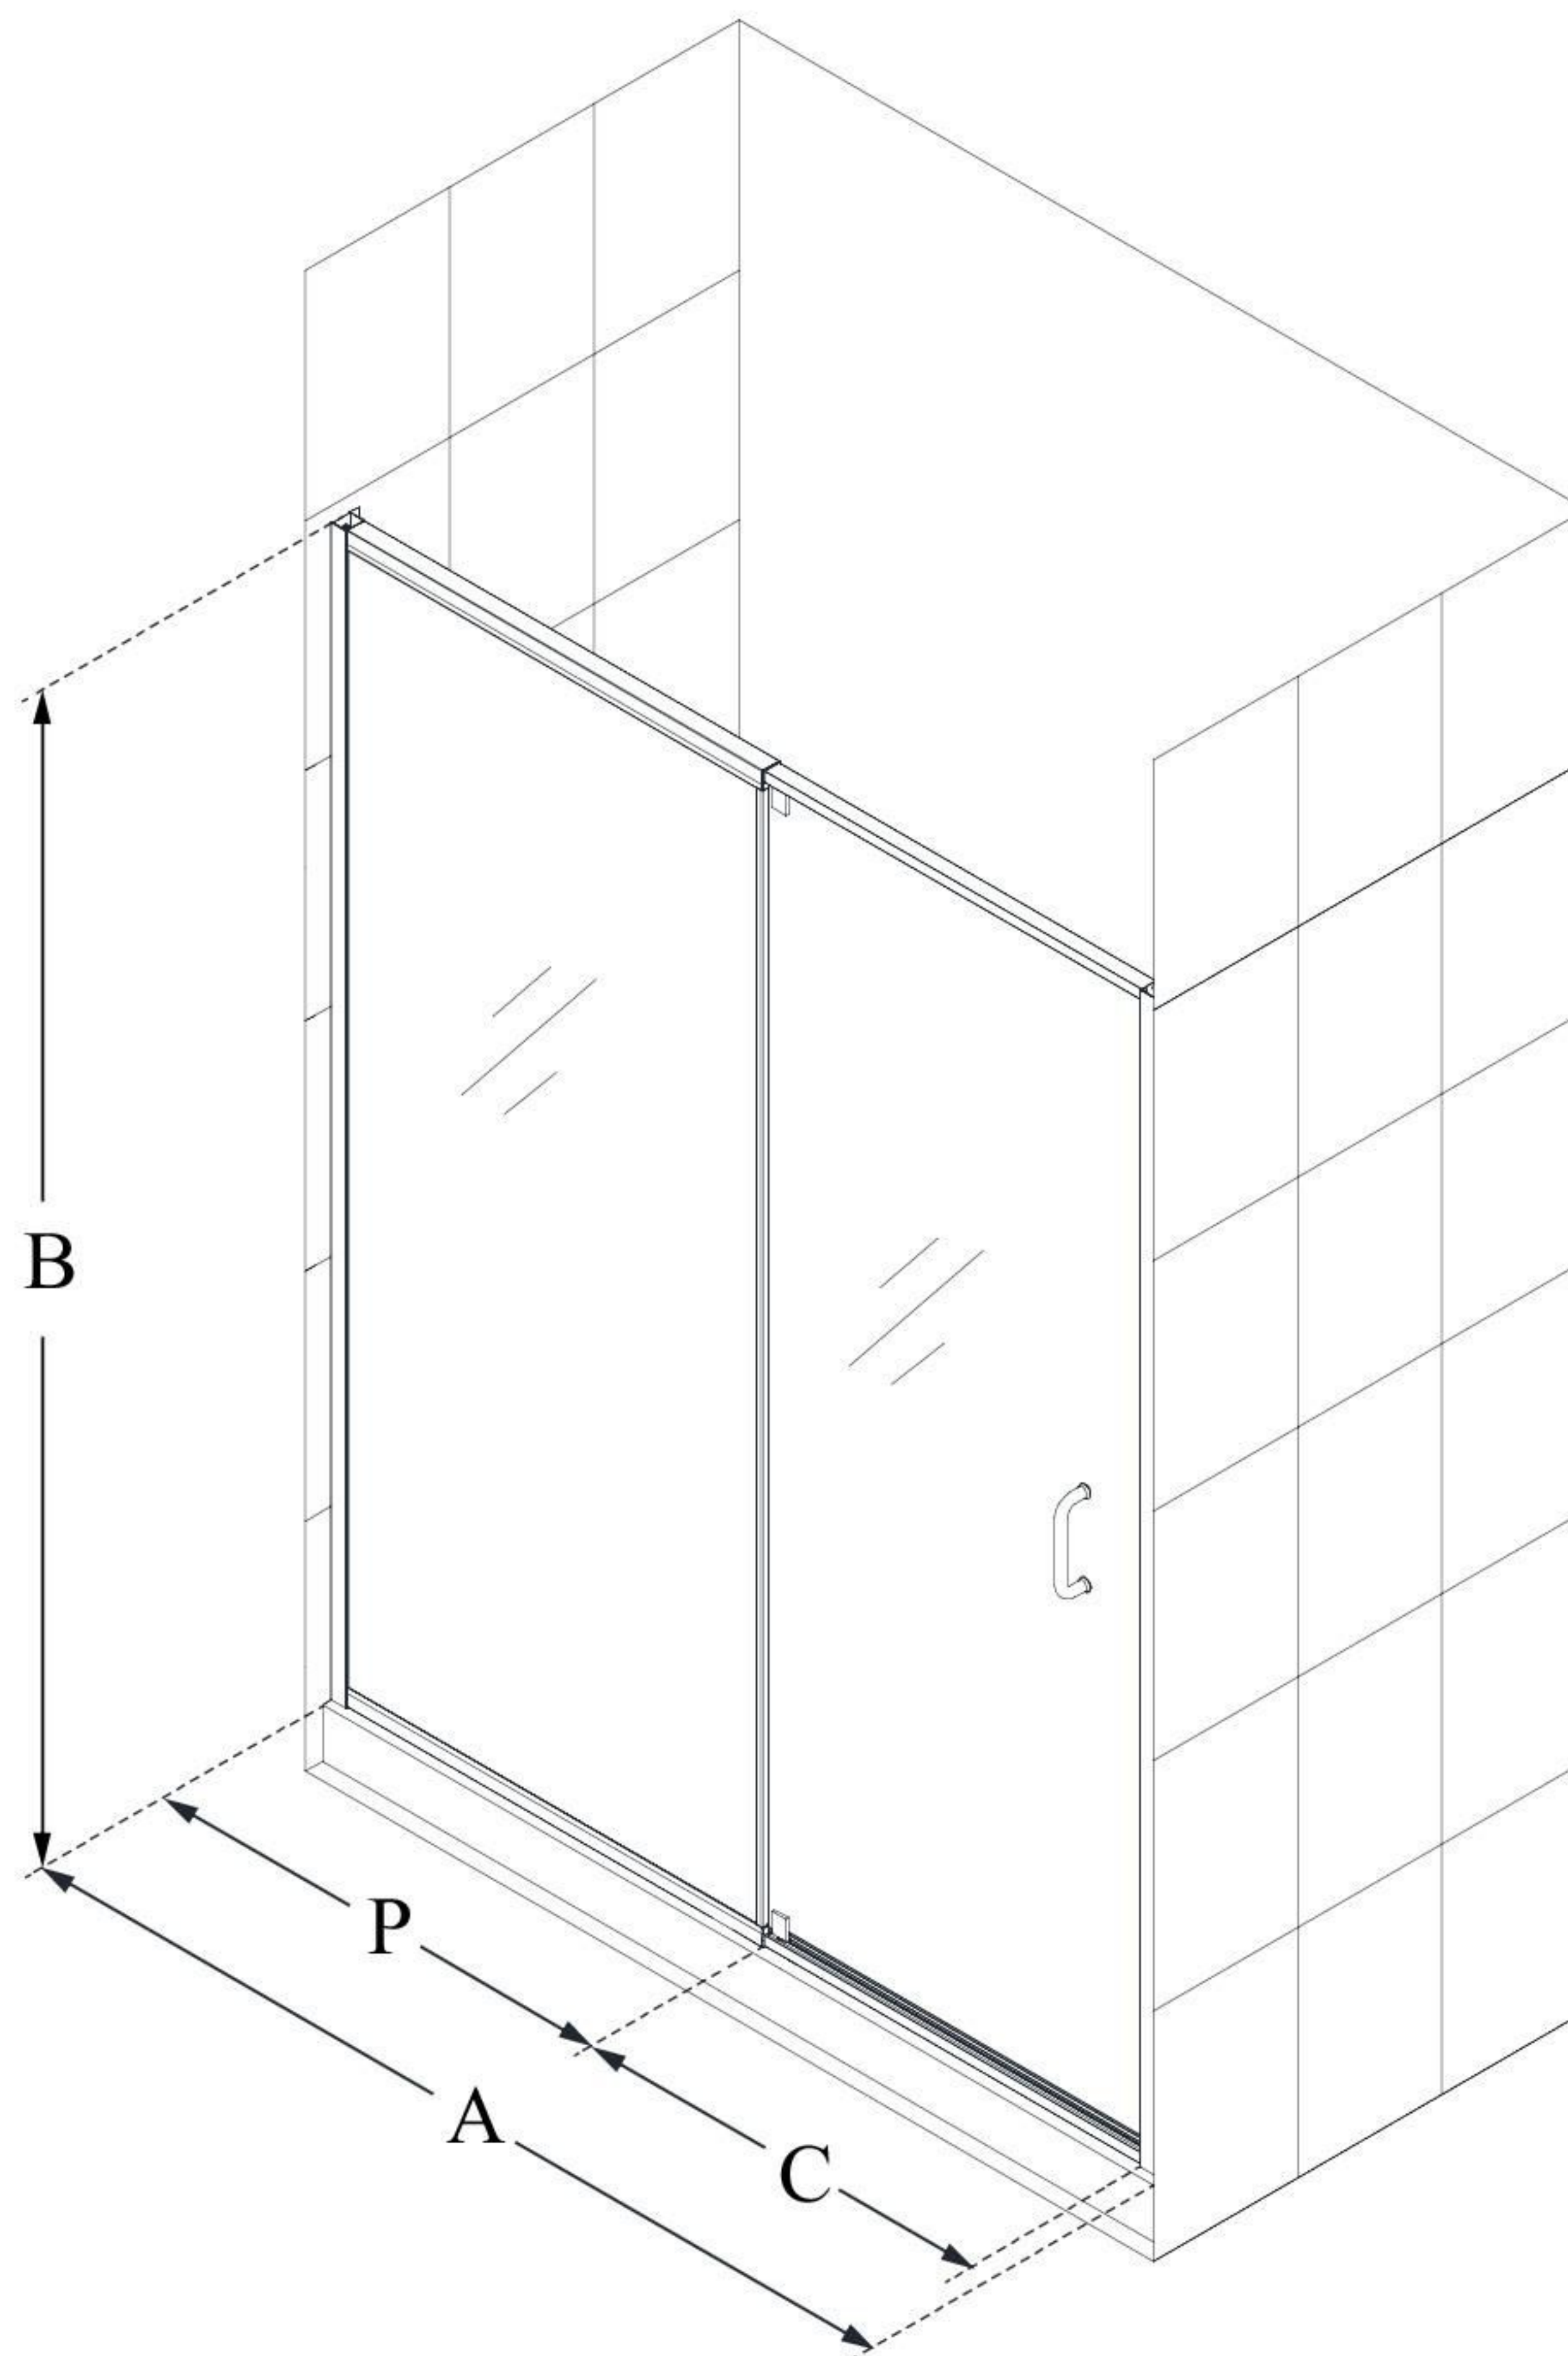

SHDR-22427200

FLEX

DreamLine Flex 38-42" W x 72" H
Frameless Pivot Shower Door

PIVOT DOOR

CONFIGURATION DIMENSIONS:

A: 38 - 42"

MODEL WIDTH

B: 72"

MODEL HEIGHT

C: 23"

ACCESS WIDTH

D: 29 3/8"

DOOR WIDTH

P: 18 3/8"

PIVOT PANEL WIDTH

DreamLine reserves the right to update or modify the hardware or materials pictured without prior notice for the purpose of product improvement and customer satisfaction.