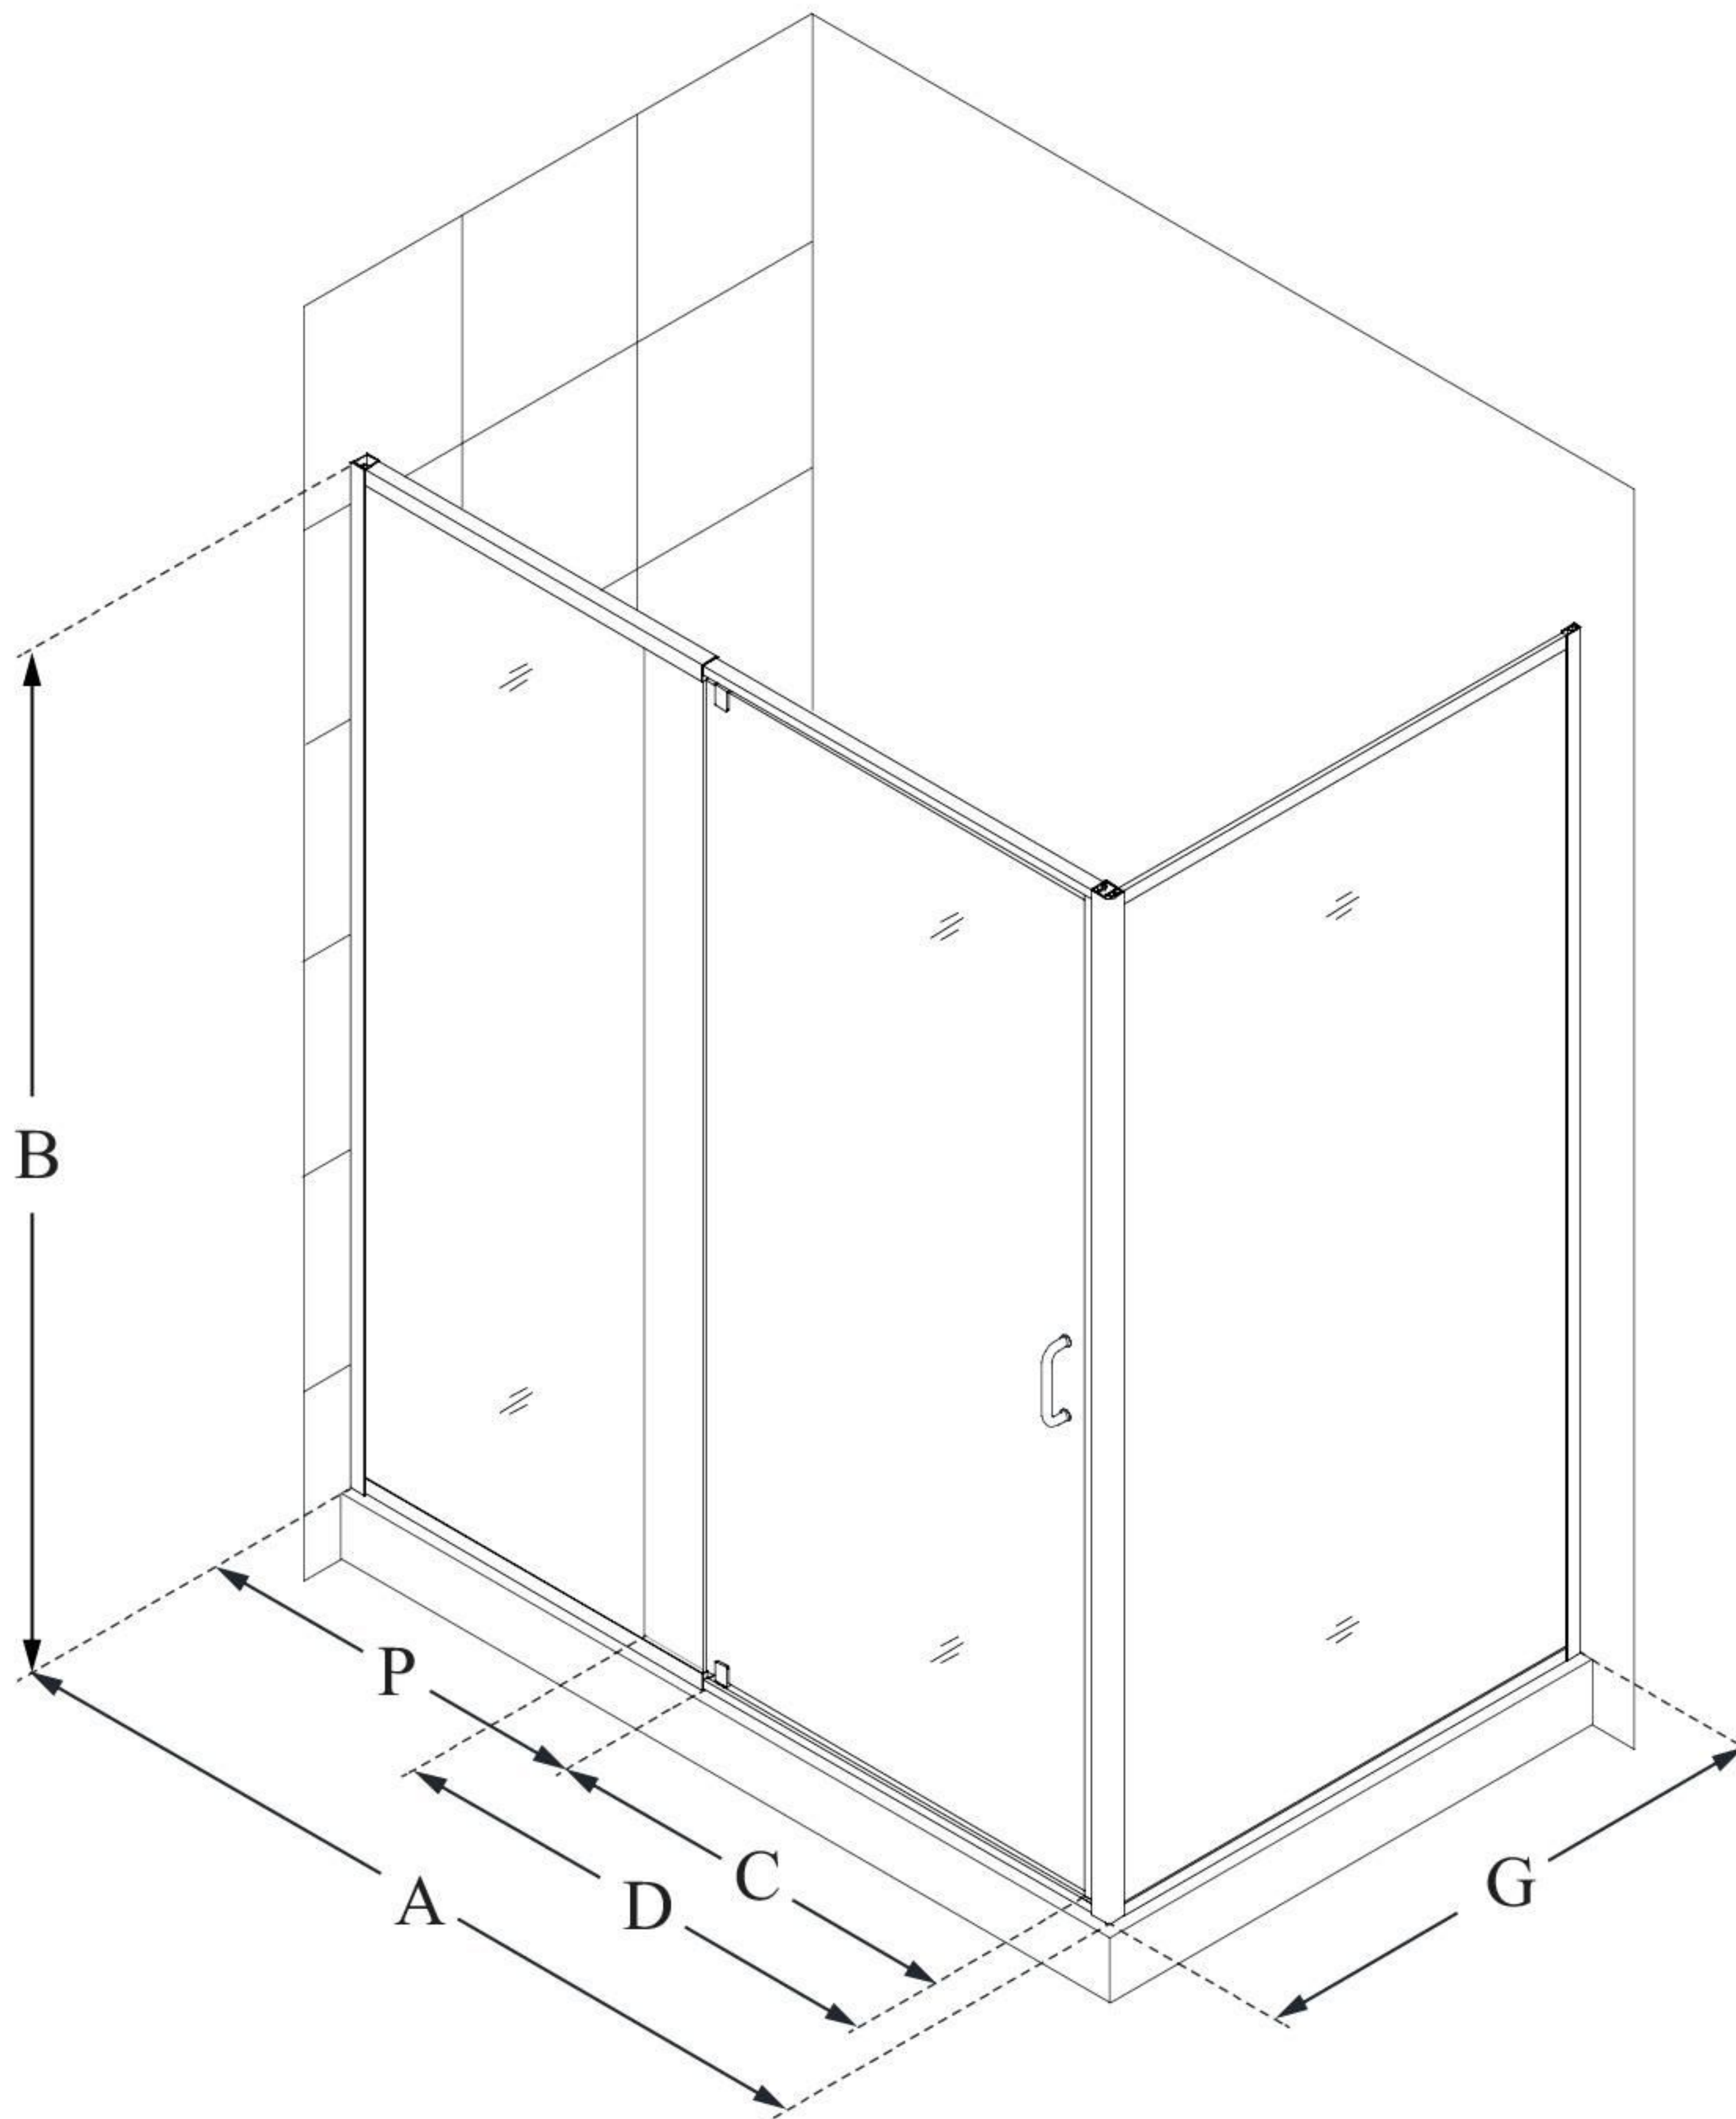

SHDR-2234580-RT

FLEX

DreamLine Flex 34 1/2" D x 56-60"
W x 72" H Frameless Pivot Shower
Enclosure

PIVOT DOOR

CONFIGURATION DIMENSIONS:

A: 56 7/16 - 60 7/16"

MODEL WIDTH

B: 72"

MODEL HEIGHT

C: 23"

ACCESS WIDTH

D: 29 3/8"

DOOR WIDTH

G: 34 1/2"

RETURN PANEL WIDTH

P: 30 3/8"

PIVOT PANEL WIDTH

DreamLine reserves the right to update or modify the hardware or materials pictured without prior notice for the purpose of product improvement and customer satisfaction.