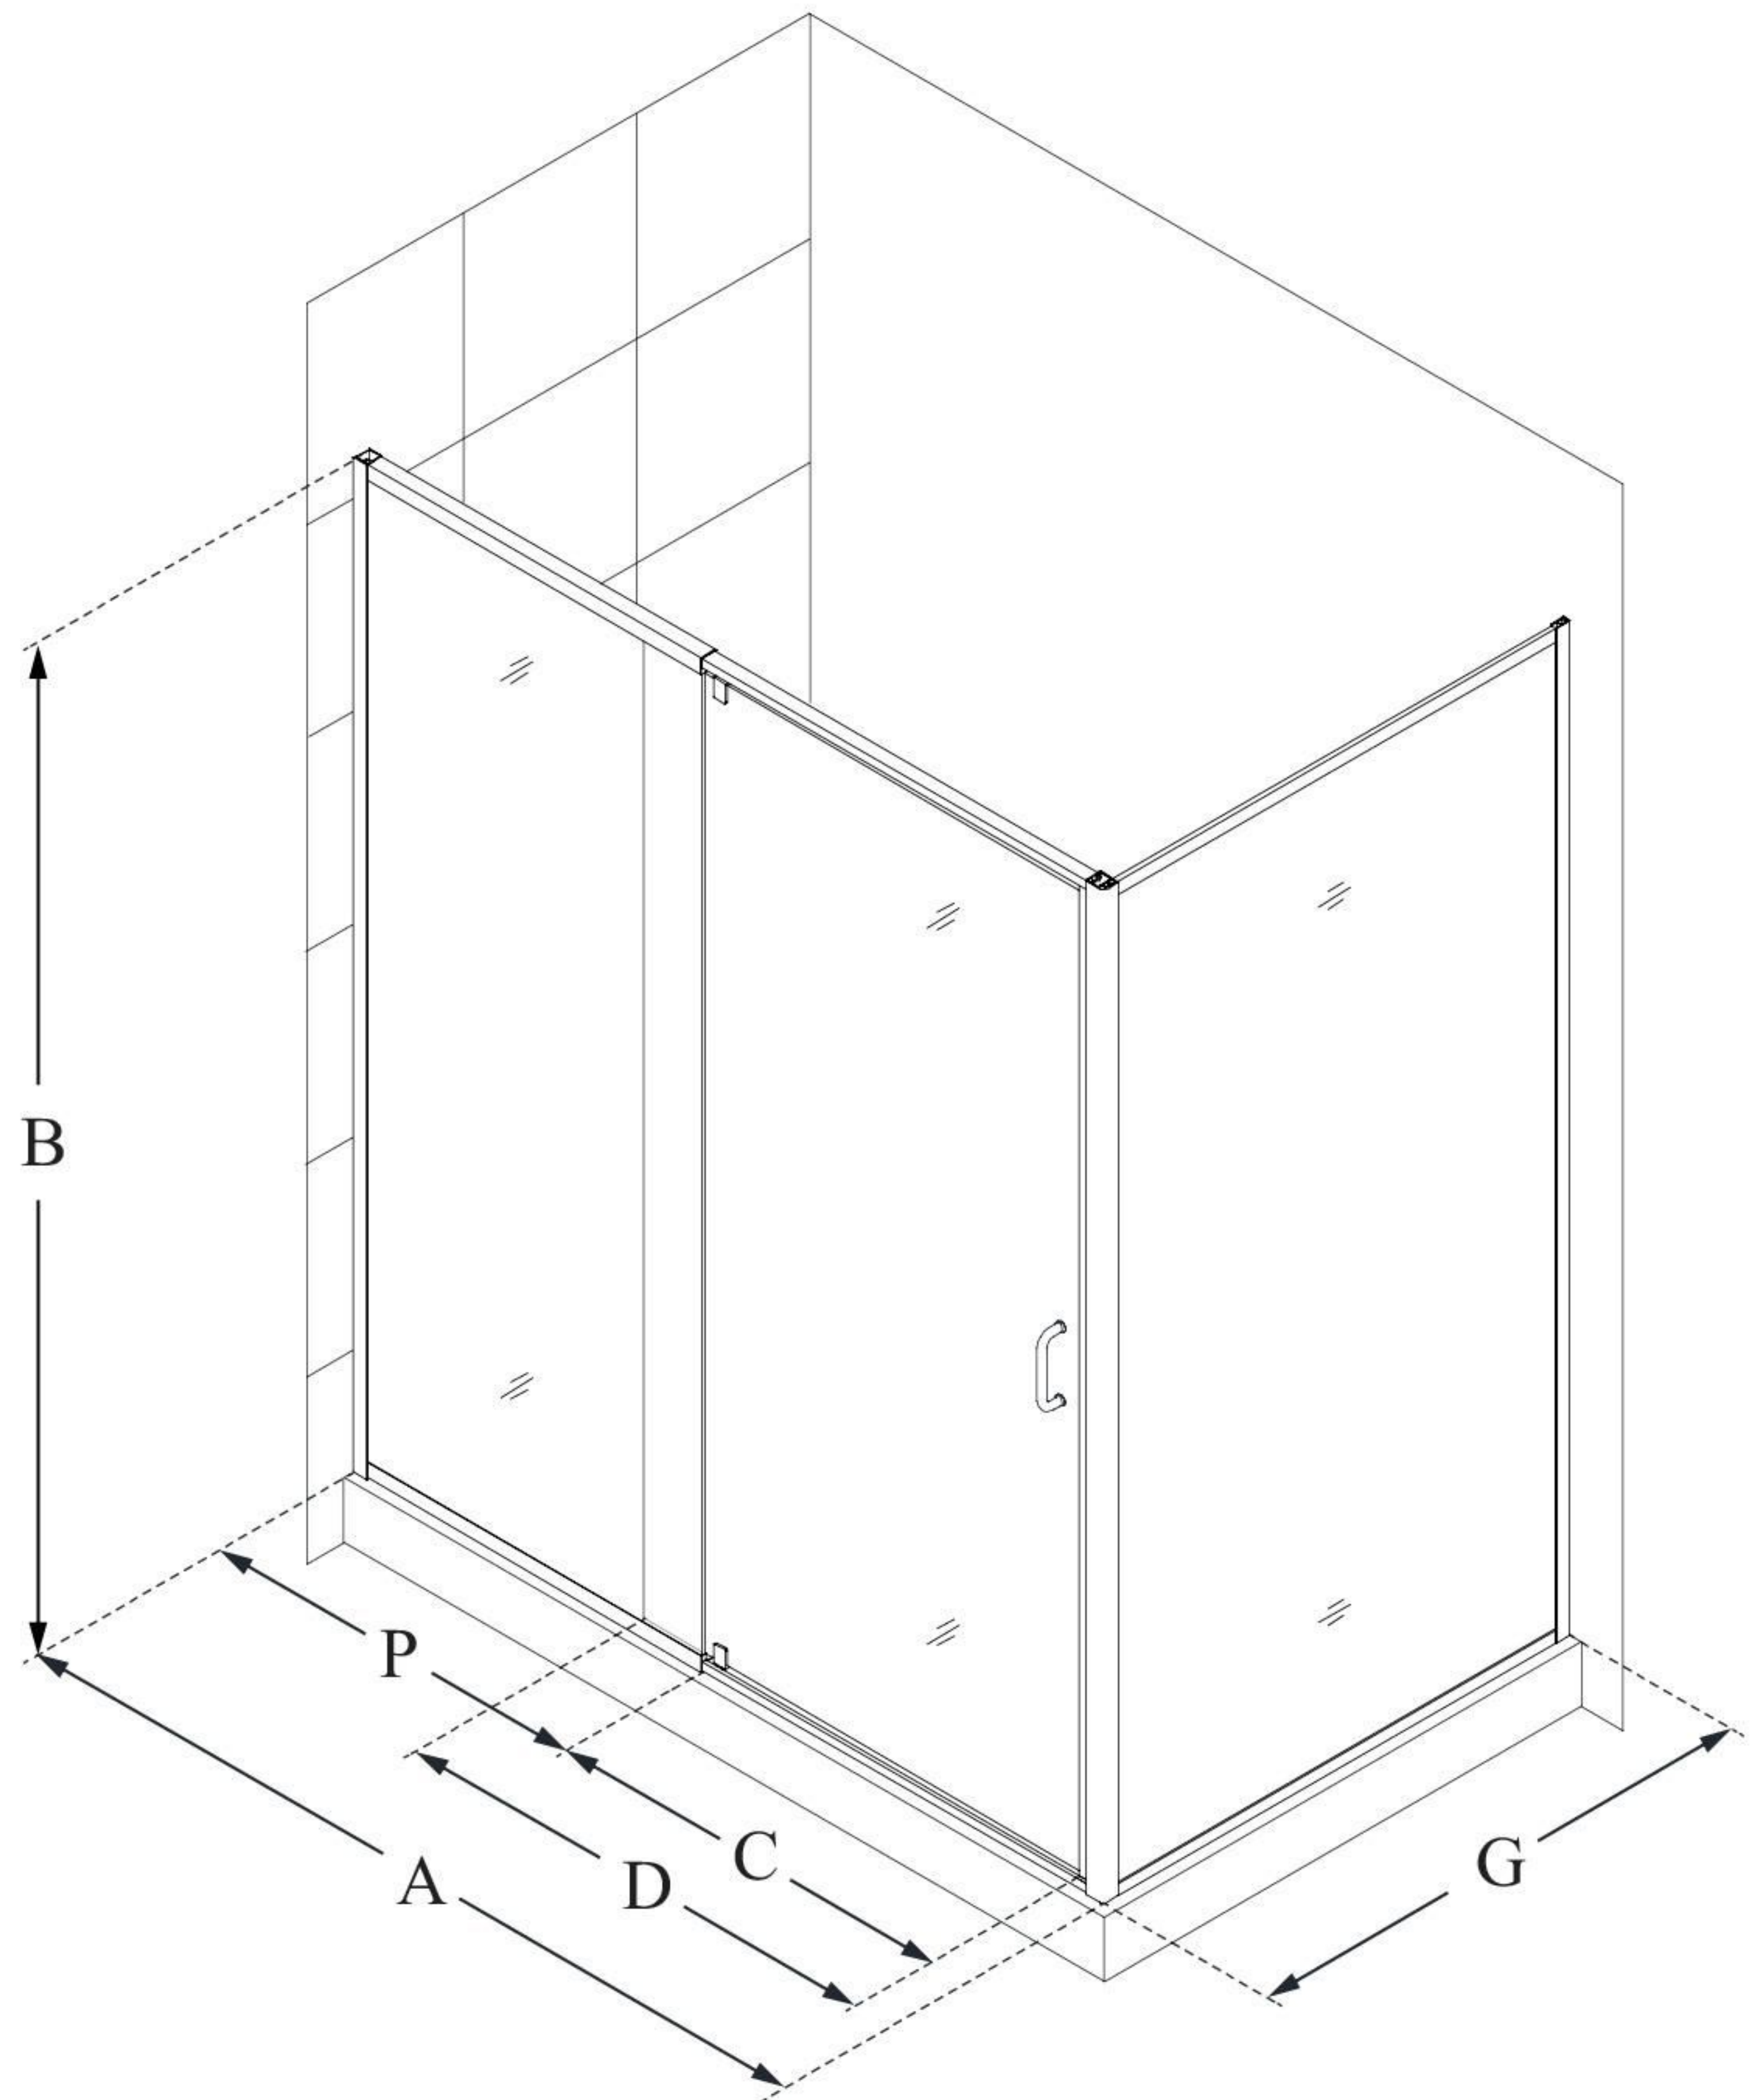

## **FLEX**

Dreamline Flex 34 1/2" D x 44-48" W x 72 in H Frameless Pivot Shower Enclosure

**PIVOT DOOR**

### **CONFIGURATION DIMENSIONS:**

**A: 44 7/16 - 48 7/16"**

MODEL WIDTH

**B: 72"**

MODEL HEIGHT

**C: 23"**

ACCESS WIDTH

**D: 29 3/8"**

DOOR WIDTH

**G: 34 1/2"**

RETURN PANEL WIDTH

**P: 18 3/8"**

PIVOT PANEL WIDTH

DreamLine reserves the right to update or modify the hardware or materials pictured without prior notice for the purpose of product improvement and customer satisfaction.