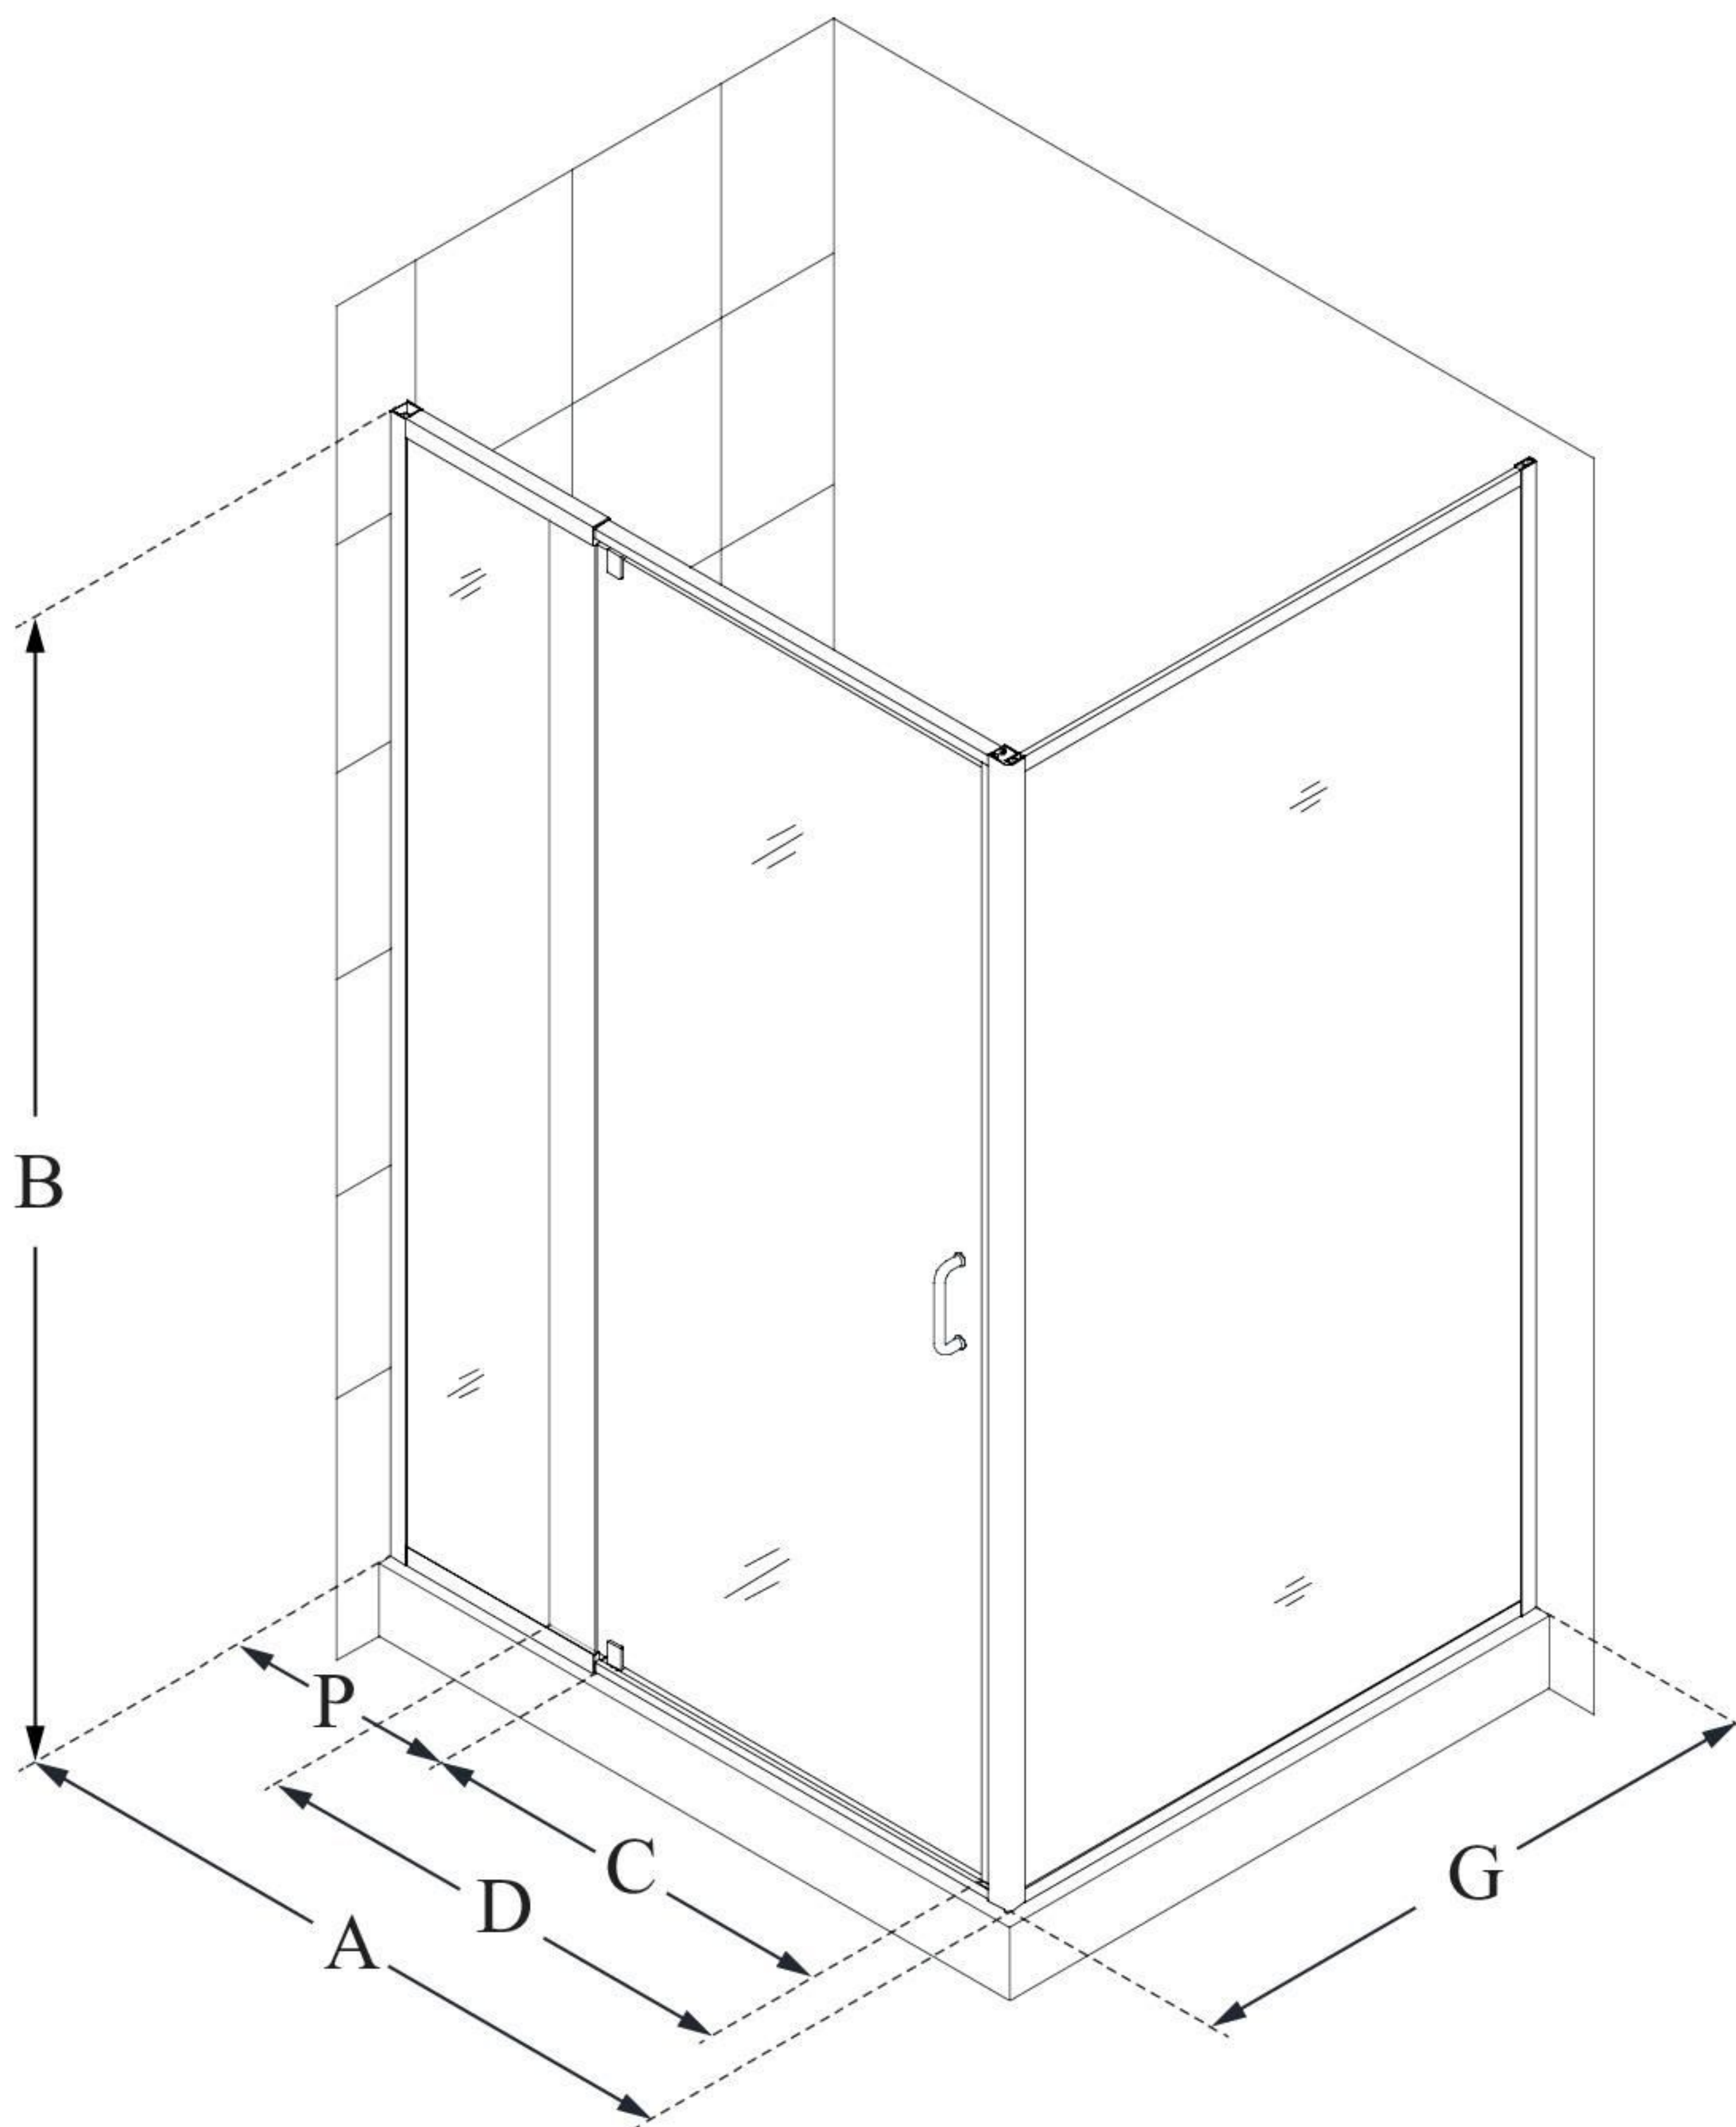

## **FLEX**

DreamLine Flex 34 1/2" D x 32-36"  
W x 72" H Frameless Pivot Shower  
Enclosure

**PIVOT DOOR**

### **CONFIGURATION DIMENSIONS:**

**A: 32 7/16 - 36 7/16"**

MODEL WIDTH

**B: 72"**

MODEL HEIGHT

**C: 22 7/8"**

ACCESS WIDTH

**D: 28 1/2"**

DOOR WIDTH

**G: 34 1/2"**

RETURN PANEL WIDTH

**P: 6 9/16"**

PIVOT PANEL WIDTH

DreamLine reserves the right to update or modify the hardware or materials pictured without prior notice for the purpose of product improvement and customer satisfaction.