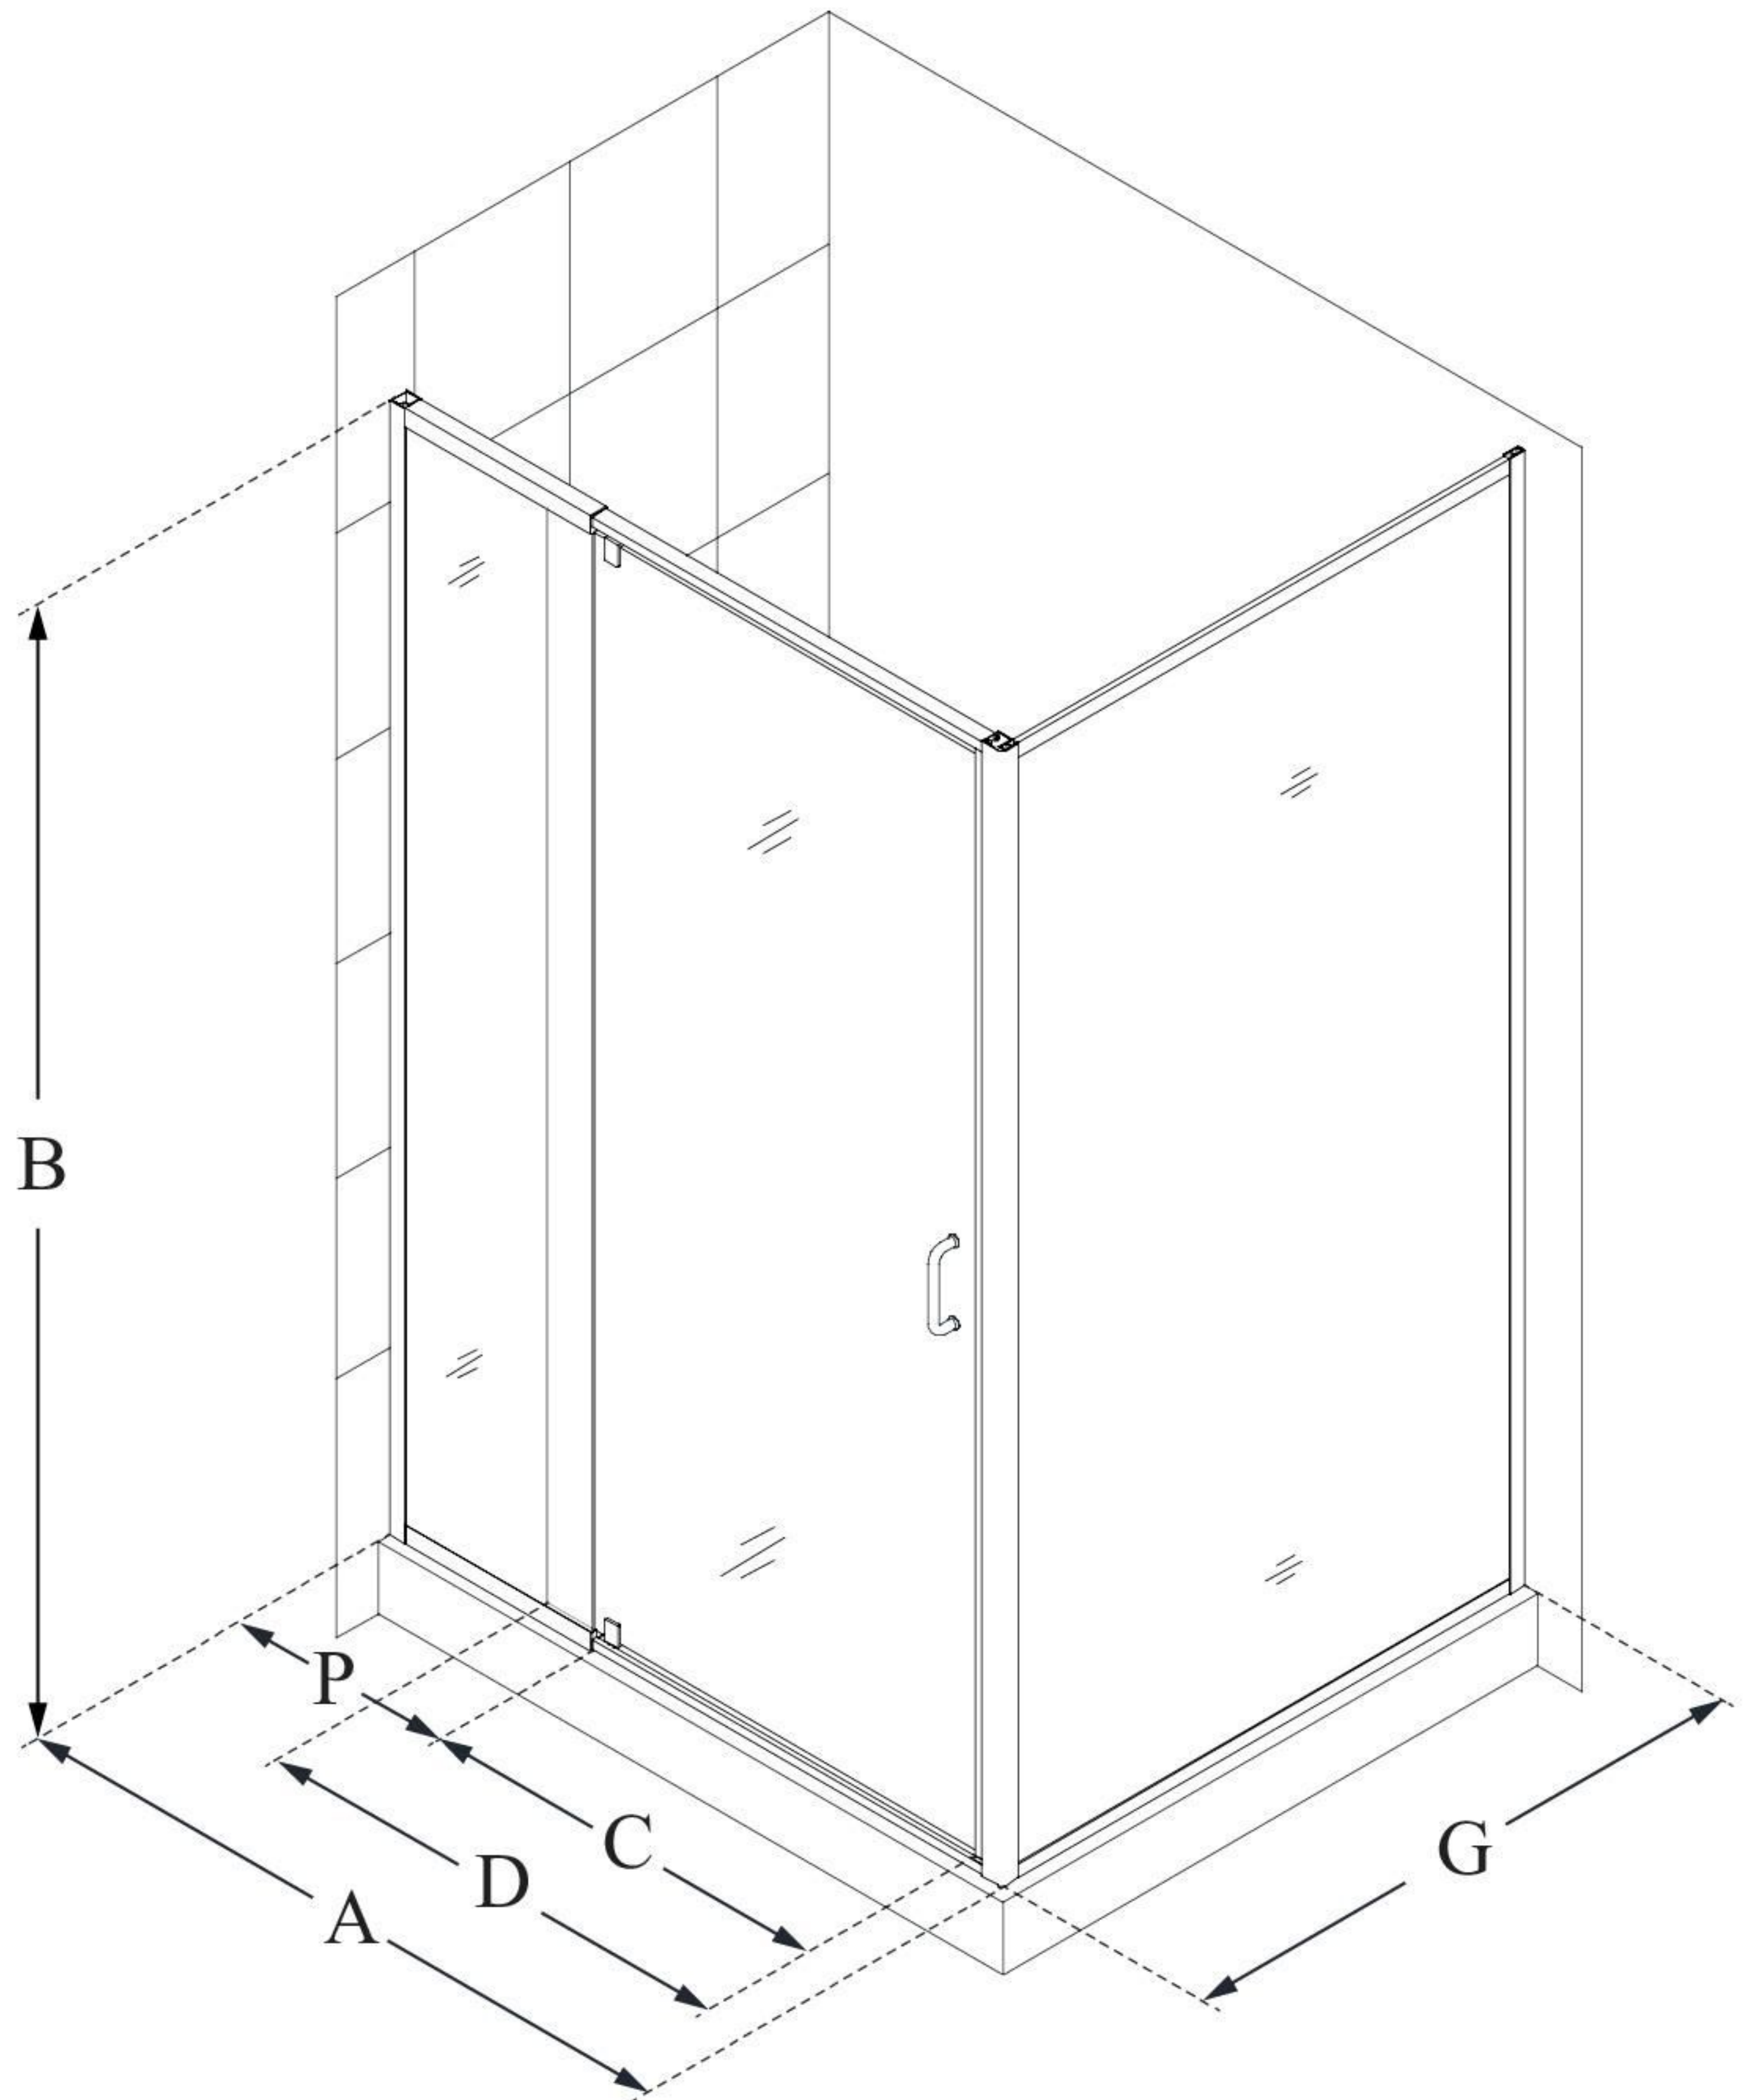

SHDR-2230300-RT

FLEX

DreamLine Flex 30 1/2" D x 28-32"
W x 72" H Frameless Pivot Shower
Enclosure

PIVOT DOOR

CONFIGURATION DIMENSIONS:

A: 28 7/16 - 32 7/16"

MODEL WIDTH

B: 72"

MODEL HEIGHT

C: 18 7/8"

ACCESS WIDTH

D: 24 1/2"

DOOR WIDTH

G: 30 1/2"

RETURN PANEL WIDTH

P: 6 9/16"

PIVOT PANEL WIDTH

DreamLine reserves the right to update or modify the hardware or materials pictured without prior notice for the purpose of product improvement and customer satisfaction.