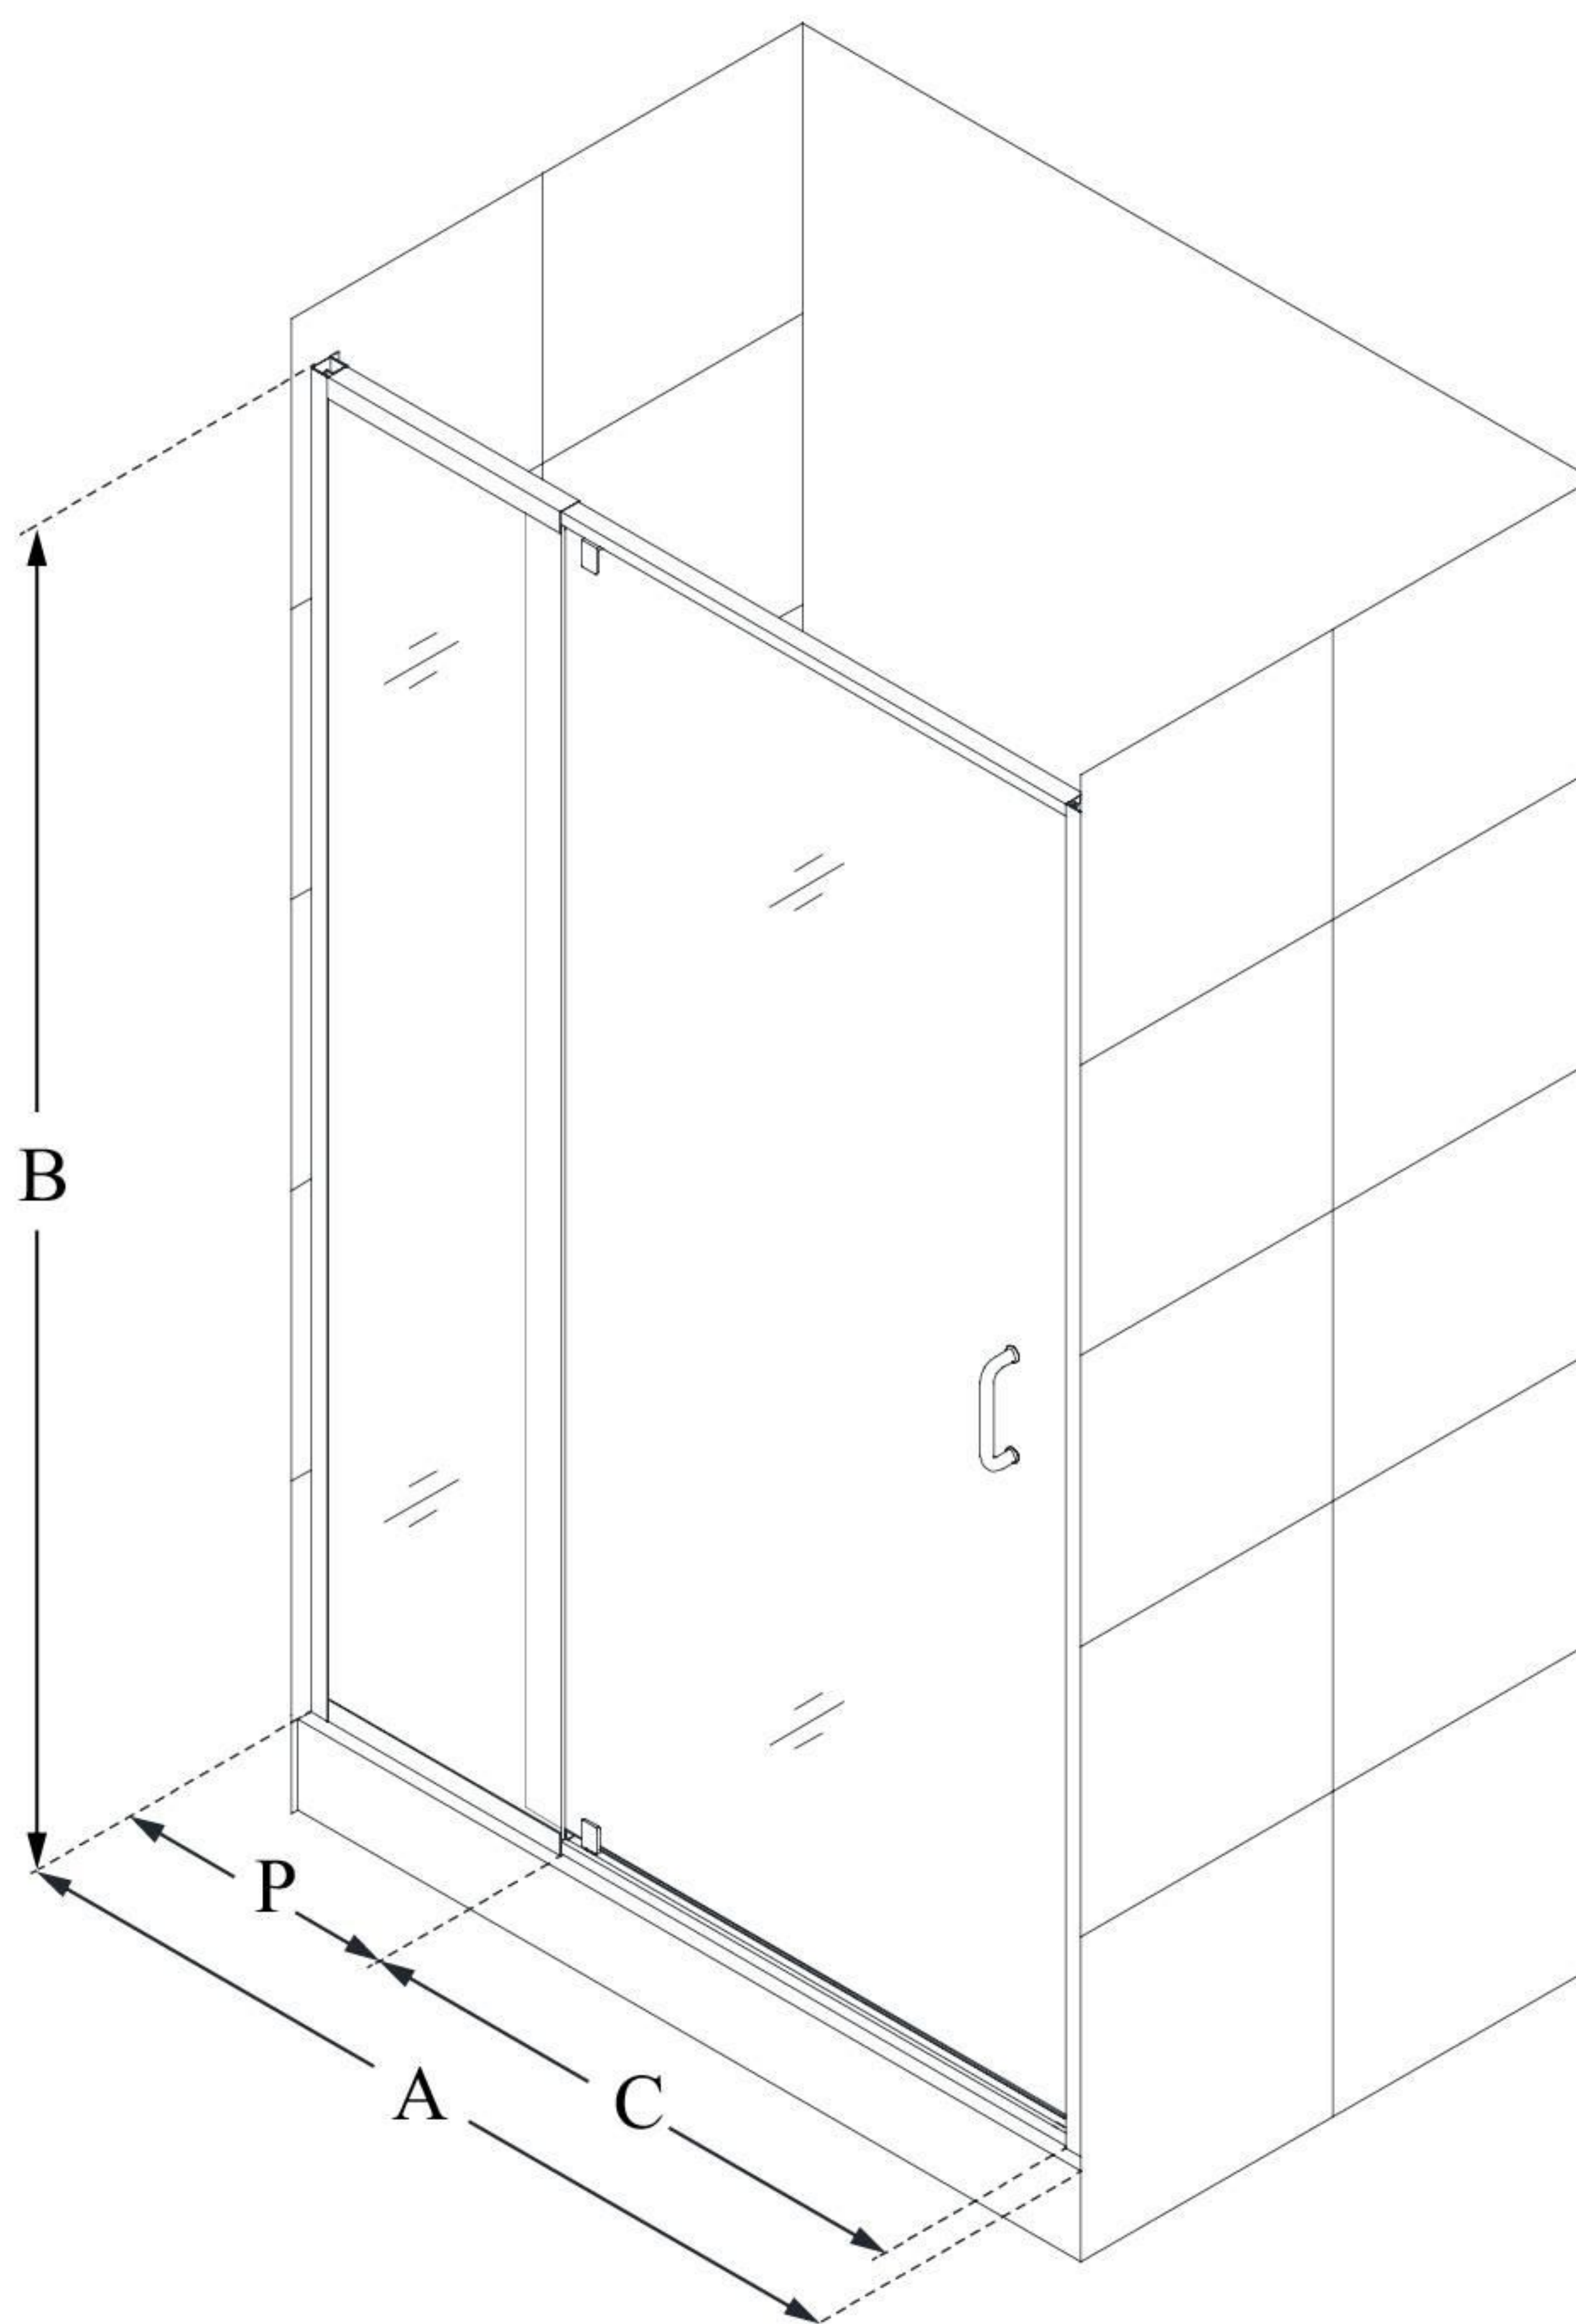

SHDR-22287200

FLEX

DreamLine Flex 28-32" W x 72" H
Frameless Pivot Shower Door

PIVOT DOOR

CONFIGURATION DIMENSIONS:

A: 28 - 32"

MODEL WIDTH

B: 72"

MODEL HEIGHT

C: 18 7/8"

ACCESS WIDTH

D: 24 1/2"

DOOR WIDTH

P: 6 9/16"

PIVOT PANEL WIDTH

DreamLine reserves the right to update or modify the hardware or materials pictured without prior notice for the purpose of product improvement and customer satisfaction.