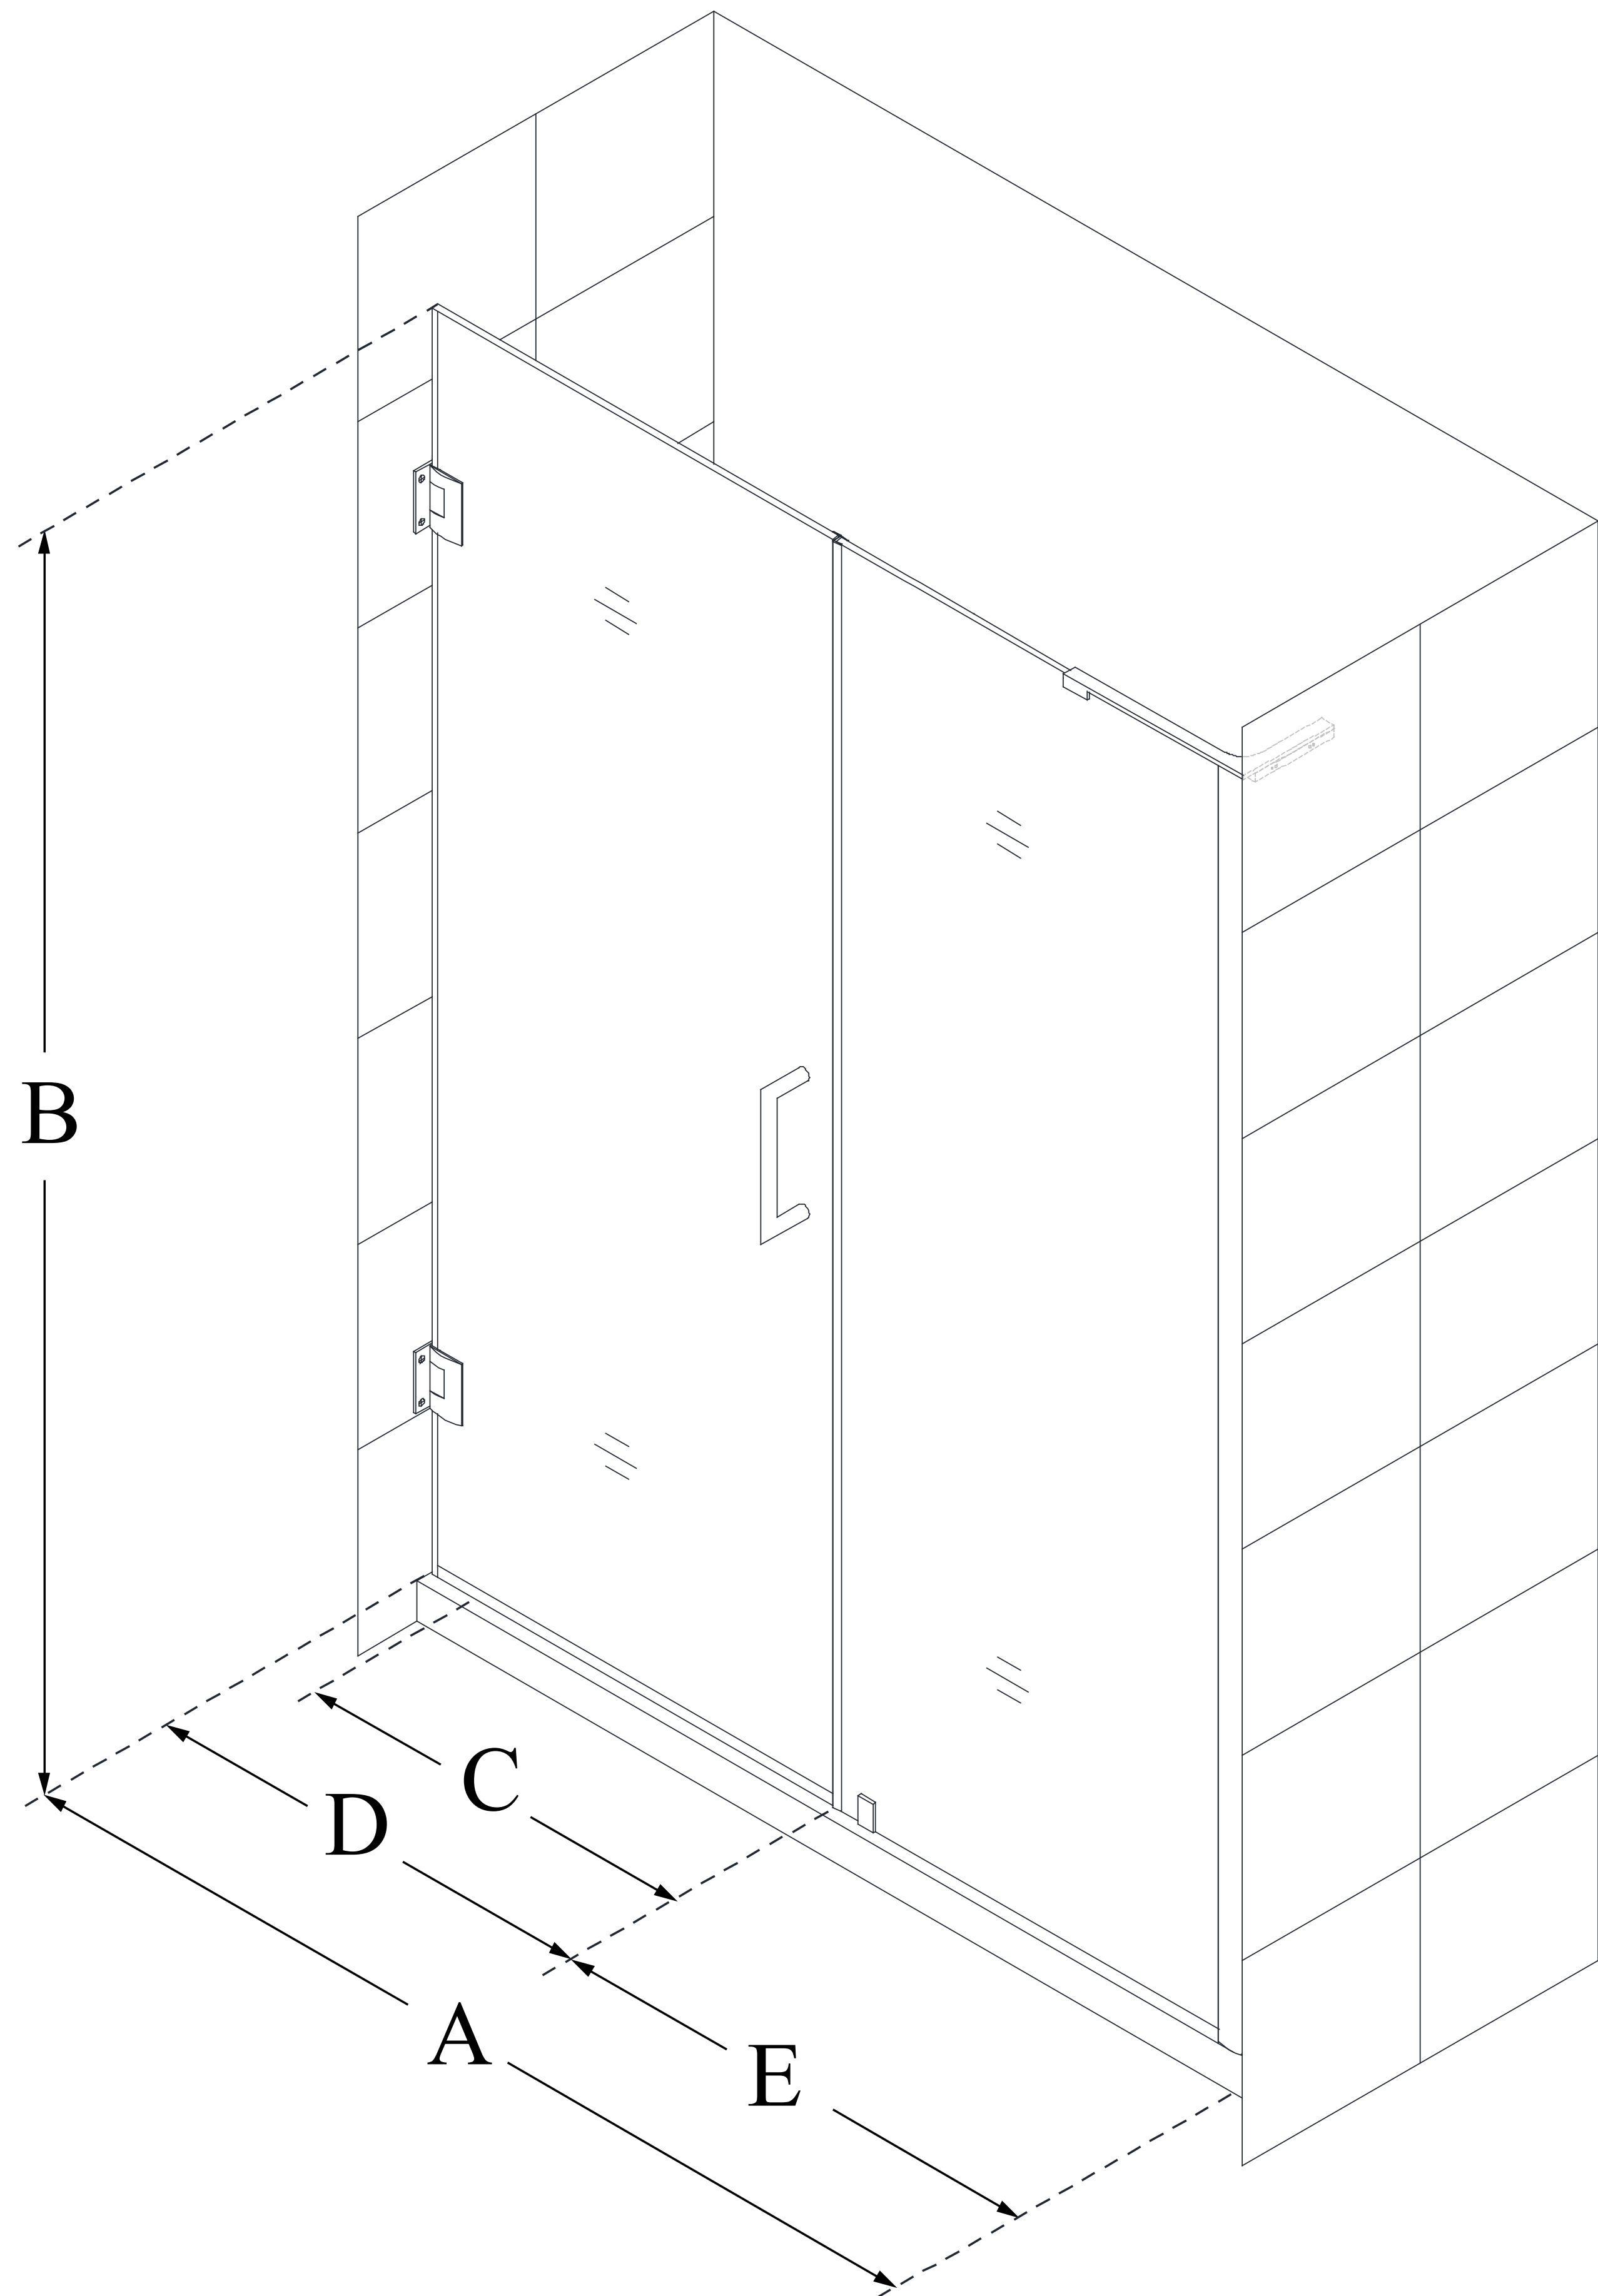

SHDR-2060722

UNIDOOR-LS

DreamLine Unidoor-LS 60-61 in.
W x 72 in. H Frameless Hinged
Shower Door with Support Arm

SWING DOOR

CONFIGURATION DIMENSIONS:

A: 60 - 61 in.

MODEL WIDTH

B: 72 in.

MODEL HEIGHT

C: 29 in.

ACCESS WIDTH

D: 30 in.

DOOR WIDTH

E: 30 in.

INLINE PANEL WIDTH

1 1/2 in.

MINIMUM THRESHOLD WIDTH

Yes (Inline Panel)

DRILLING REQUIRED

DreamLine reserves the right to update or modify the hardware or materials pictured without prior notice for the purpose of product improvement and customer satisfaction.