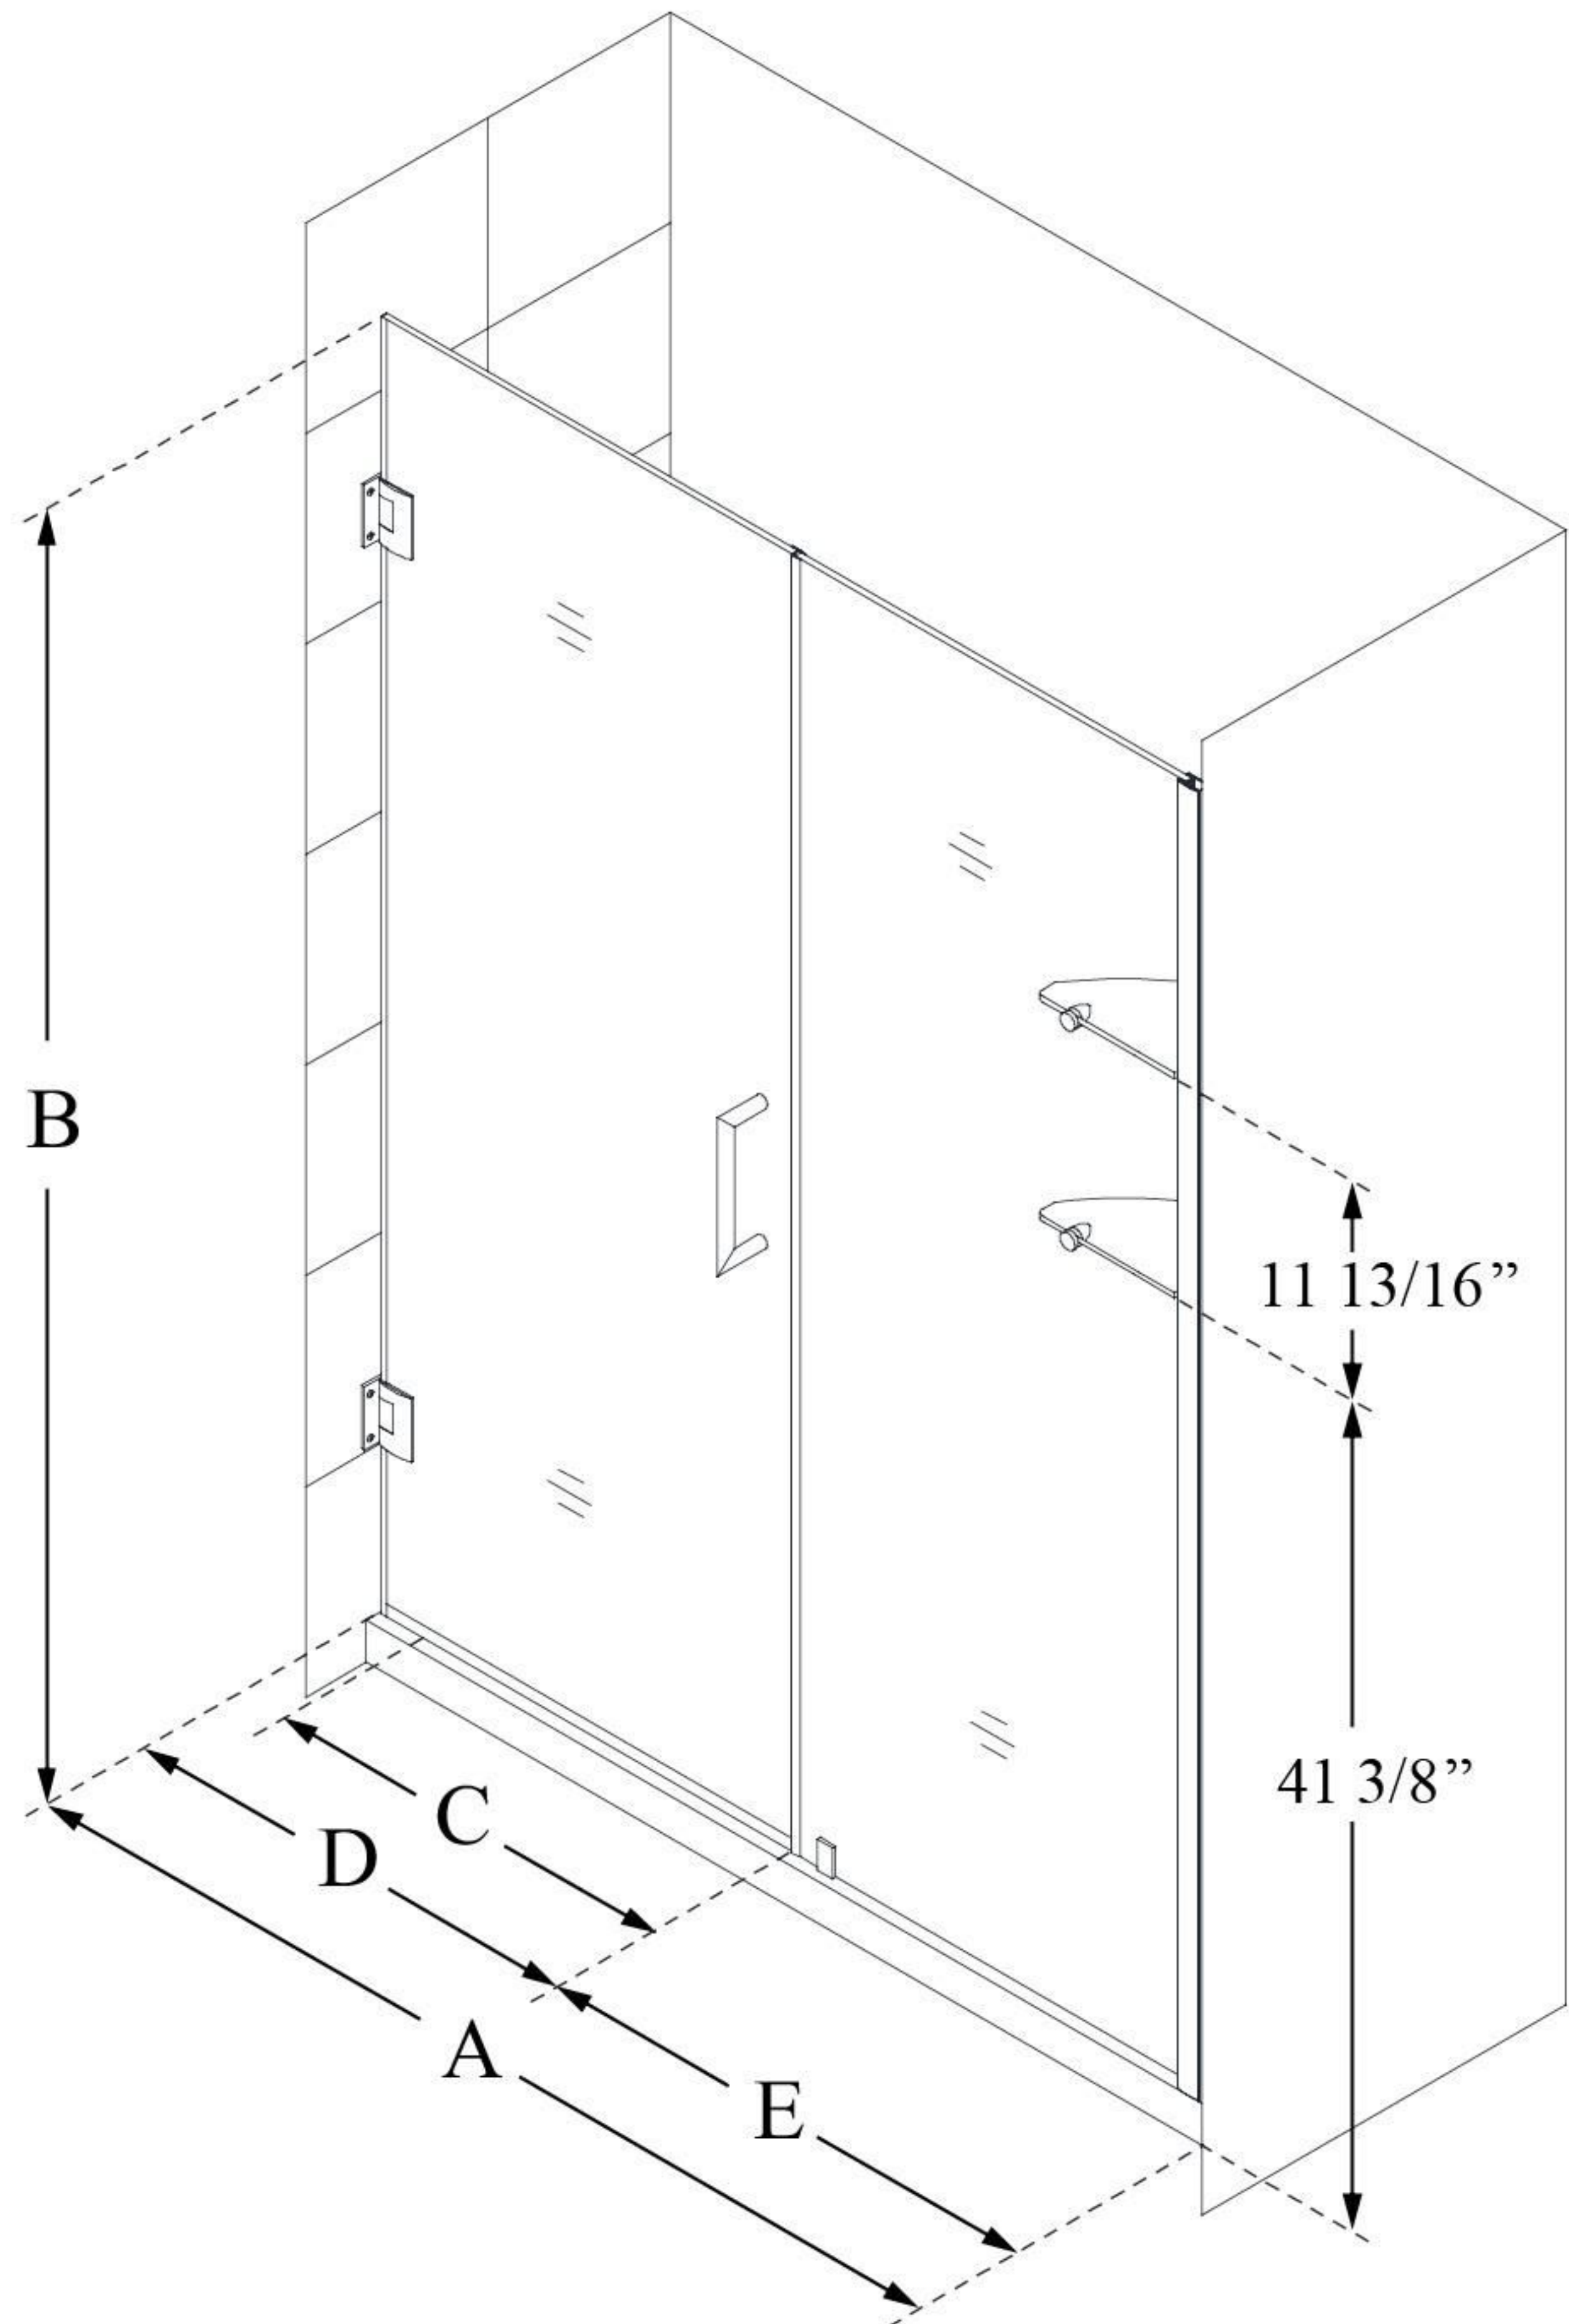

SHDR-20607210S

UNIDOOR

DreamLine Unidoor 60-61" W x 72"
H Frameless Hinged Shower Door
with Shelves, Clear Glass

SWING DOOR

CONFIGURATION DIMENSIONS:

A: 60 - 61"

MODEL WIDTH

B: 72"

MODEL HEIGHT

C: 29"

ACCESS WIDTH

D: 30"

DOOR WIDTH

E: 30"

INLINE PANEL WIDTH

DreamLine reserves the right to update or modify the hardware or materials pictured without prior notice for the purpose of product improvement and customer satisfaction.