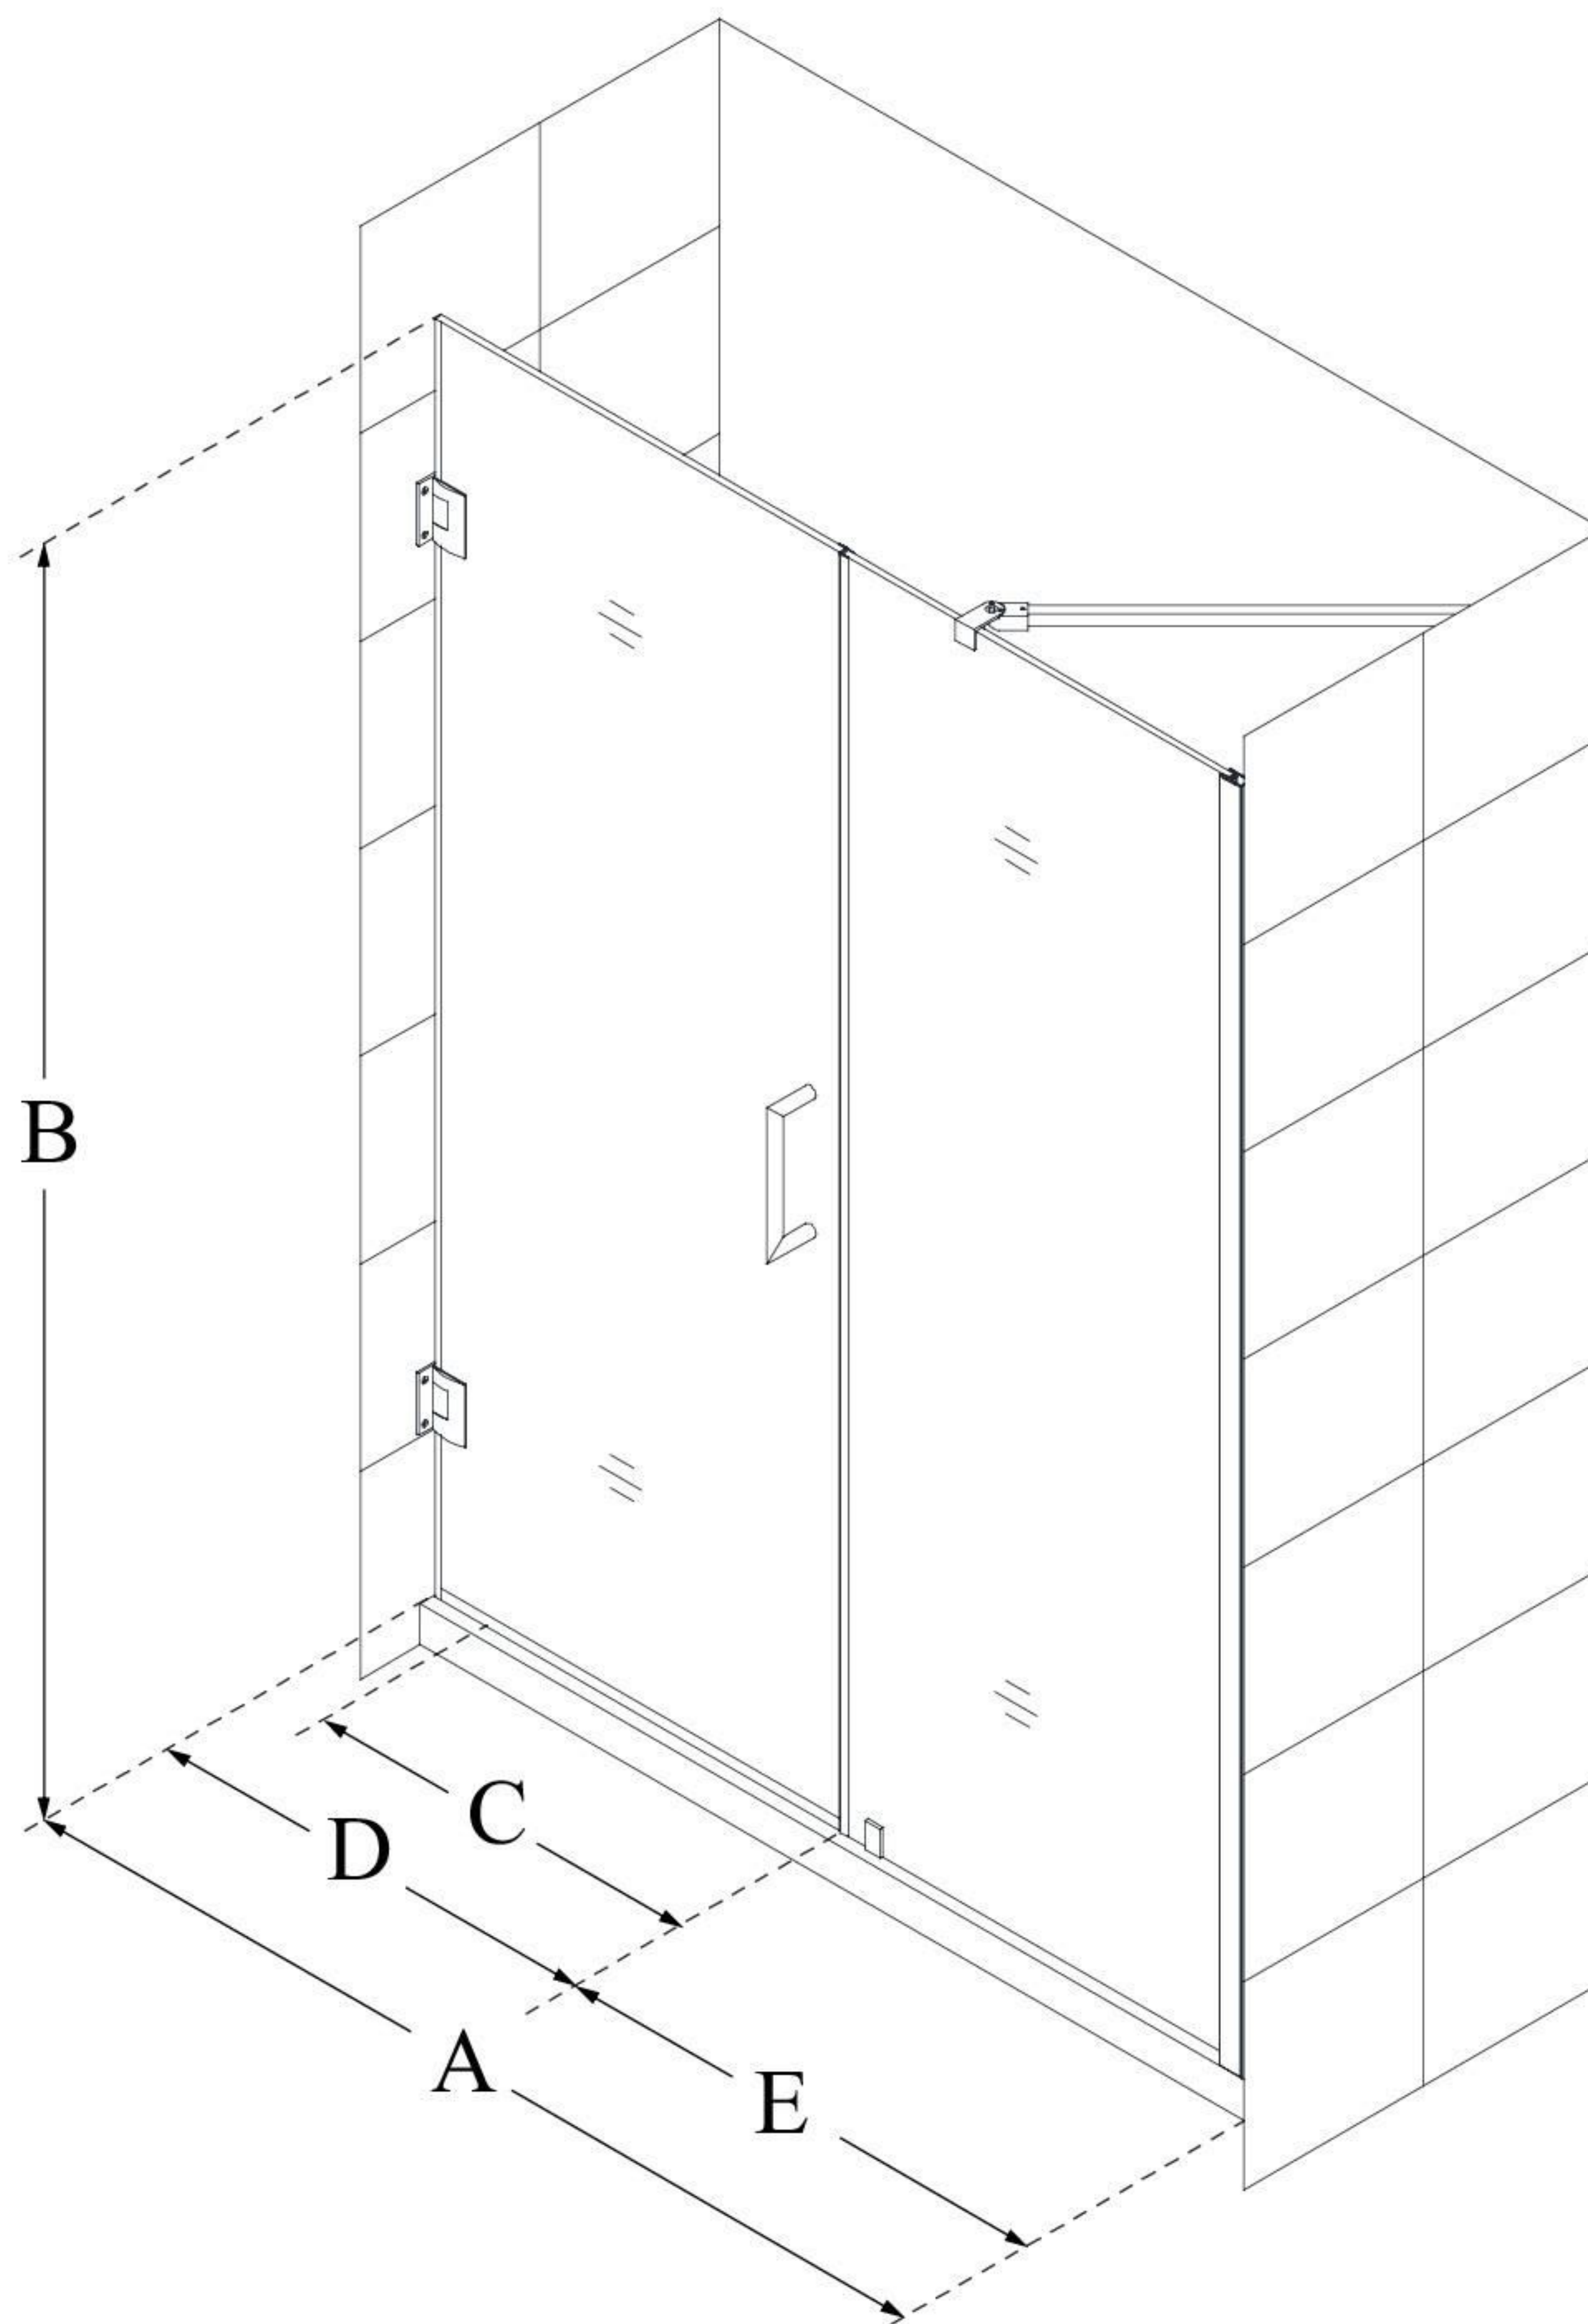

SHDR-20607210

UNIDOOR

DreamLine Unidoor 60-61" W x 72"
H Frameless Hinged Shower Door
with Support Arm, Clear Glass

SWING DOOR

CONFIGURATION DIMENSIONS:

A: 60 - 61"

MODEL WIDTH

B: 72"

MODEL HEIGHT

C: 29"

ACCESS WIDTH

D: 30"

DOOR WIDTH

E: 30"

INLINE PANEL WIDTH

DreamLine reserves the right to update or modify the hardware or materials pictured without prior notice for the purpose of product improvement and customer satisfaction.