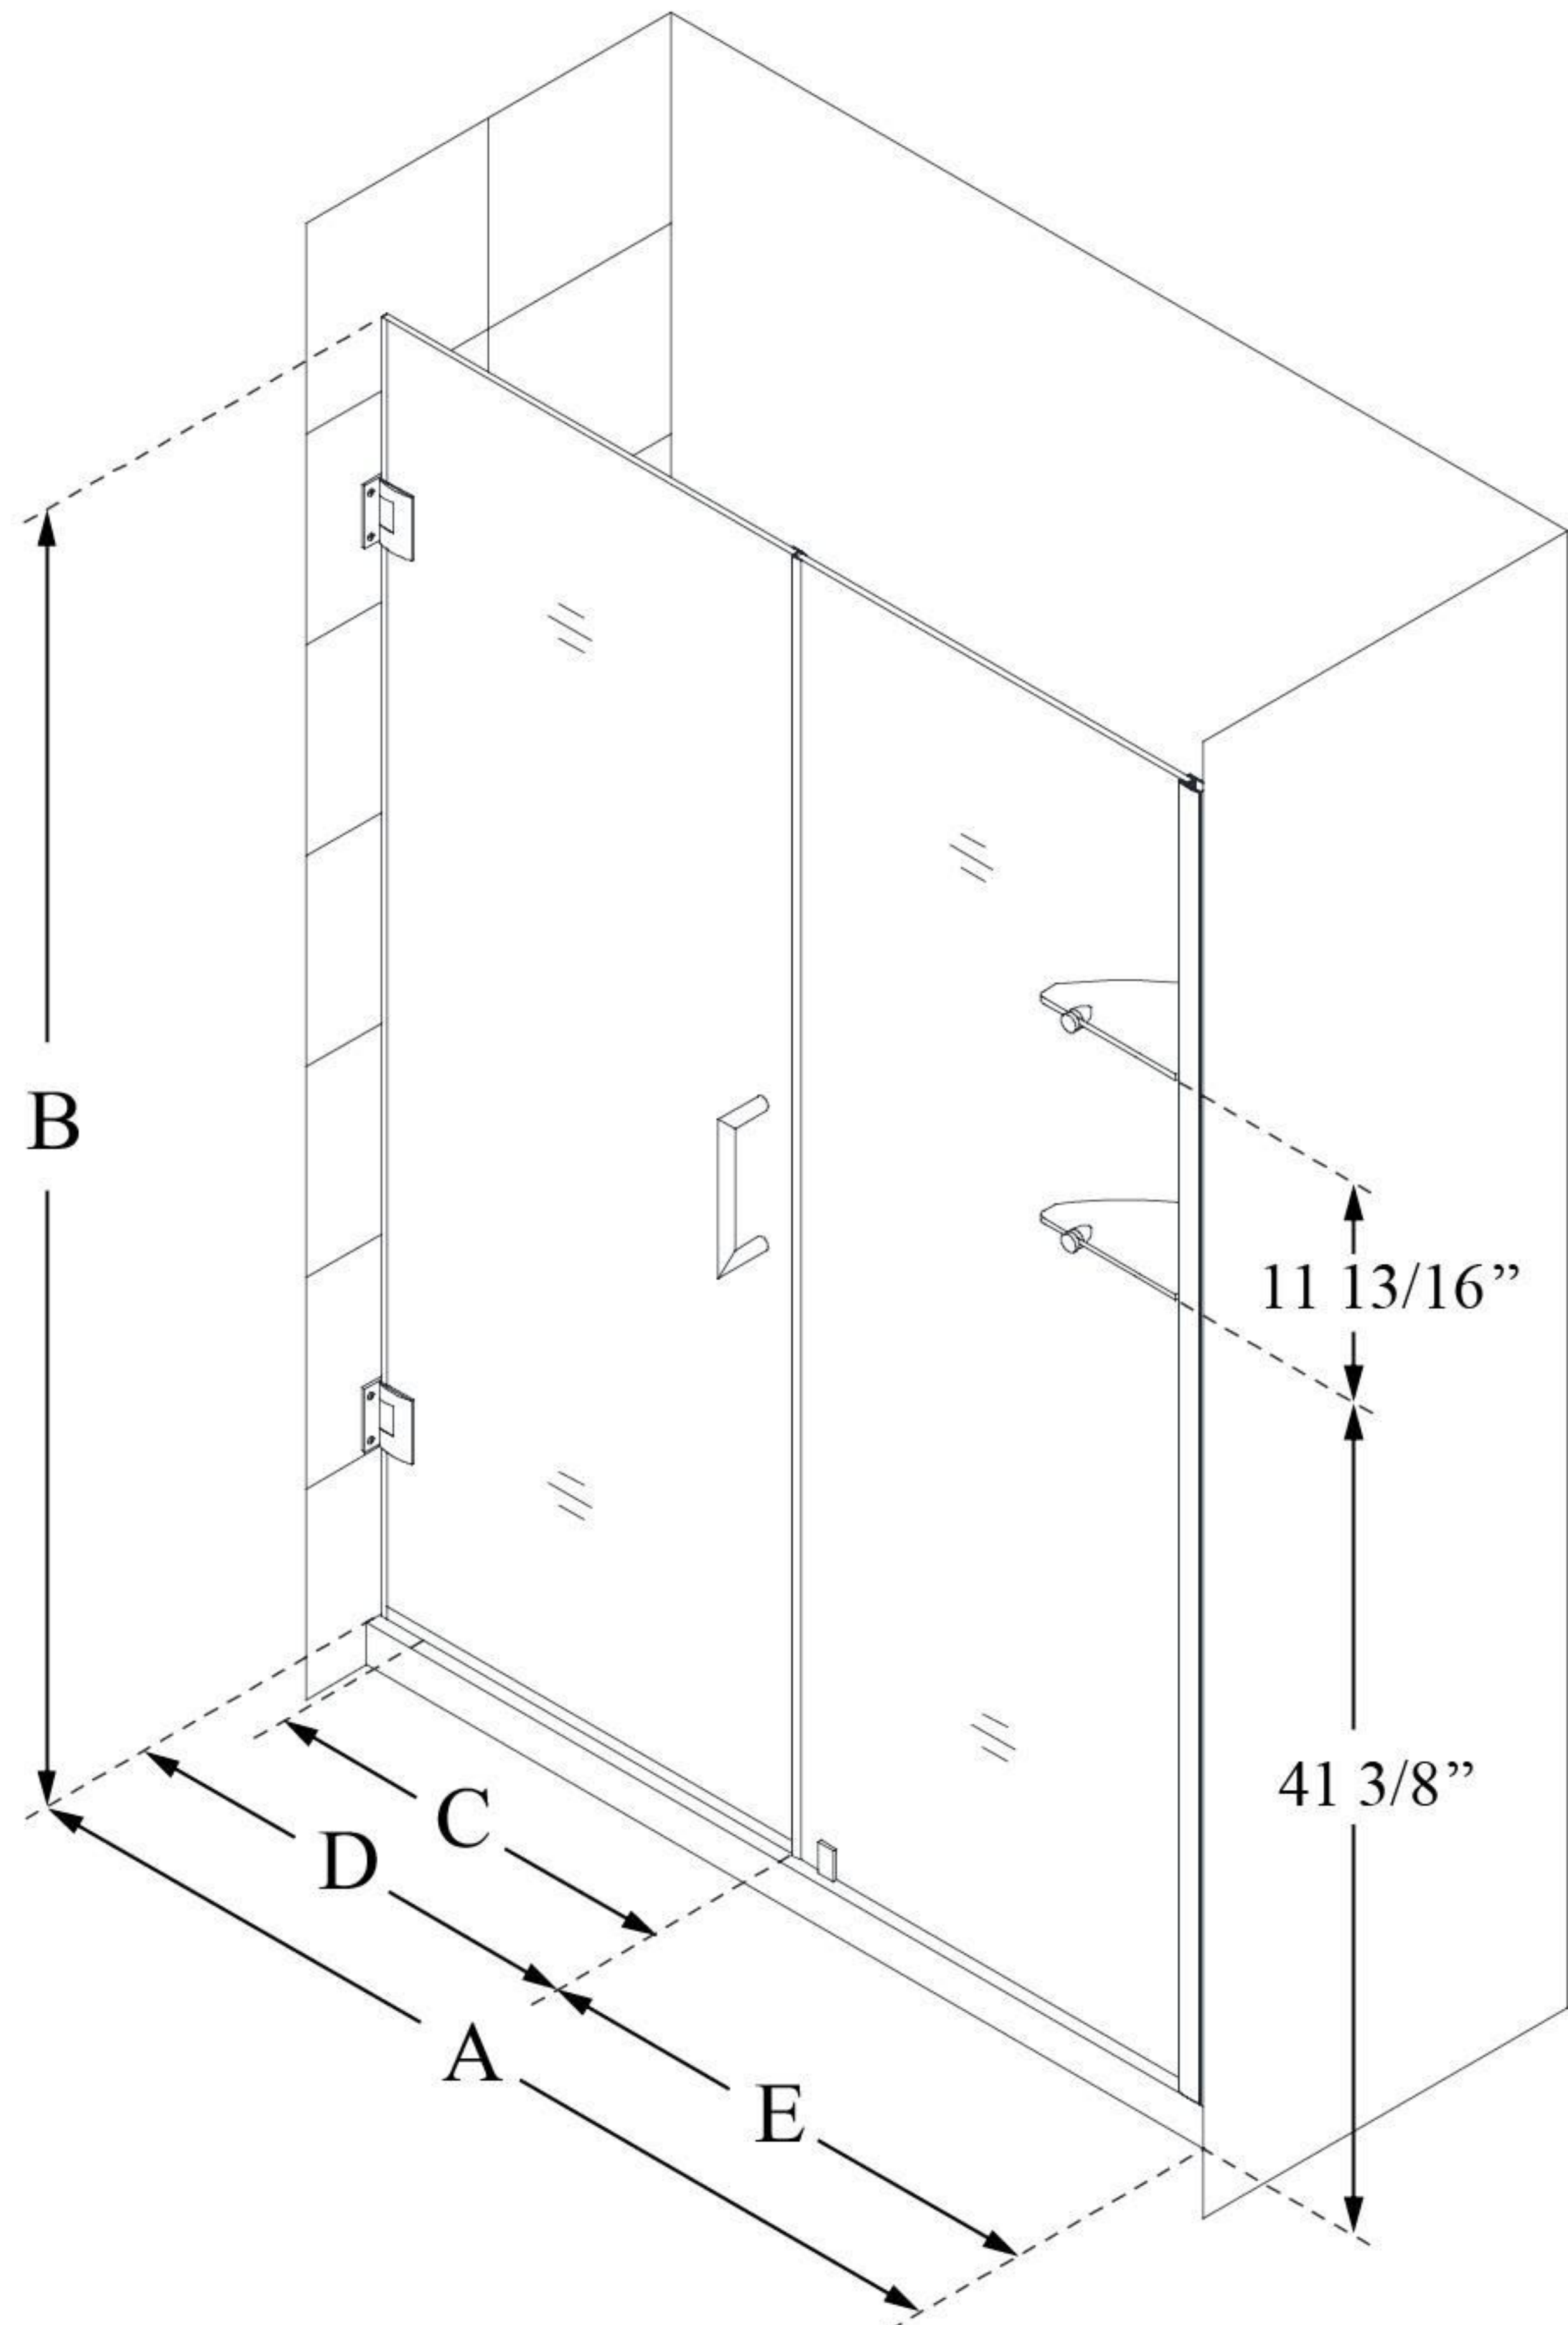

SHDR-20597210S

UNIDOOR

DreamLine Unidoor 59-60" W x
72" H Frameless Hinged Shower
Door with Shelves, Clear Glass

SWING DOOR

CONFIGURATION DIMENSIONS:

A: 59 - 60"

MODEL WIDTH

B: 72"

MODEL HEIGHT

C: 28"

ACCESS WIDTH

D: 29"

DOOR WIDTH

E: 30"

INLINE PANEL WIDTH

DreamLine reserves the right to update or modify the hardware or materials pictured without prior notice for the purpose of product improvement and customer satisfaction.