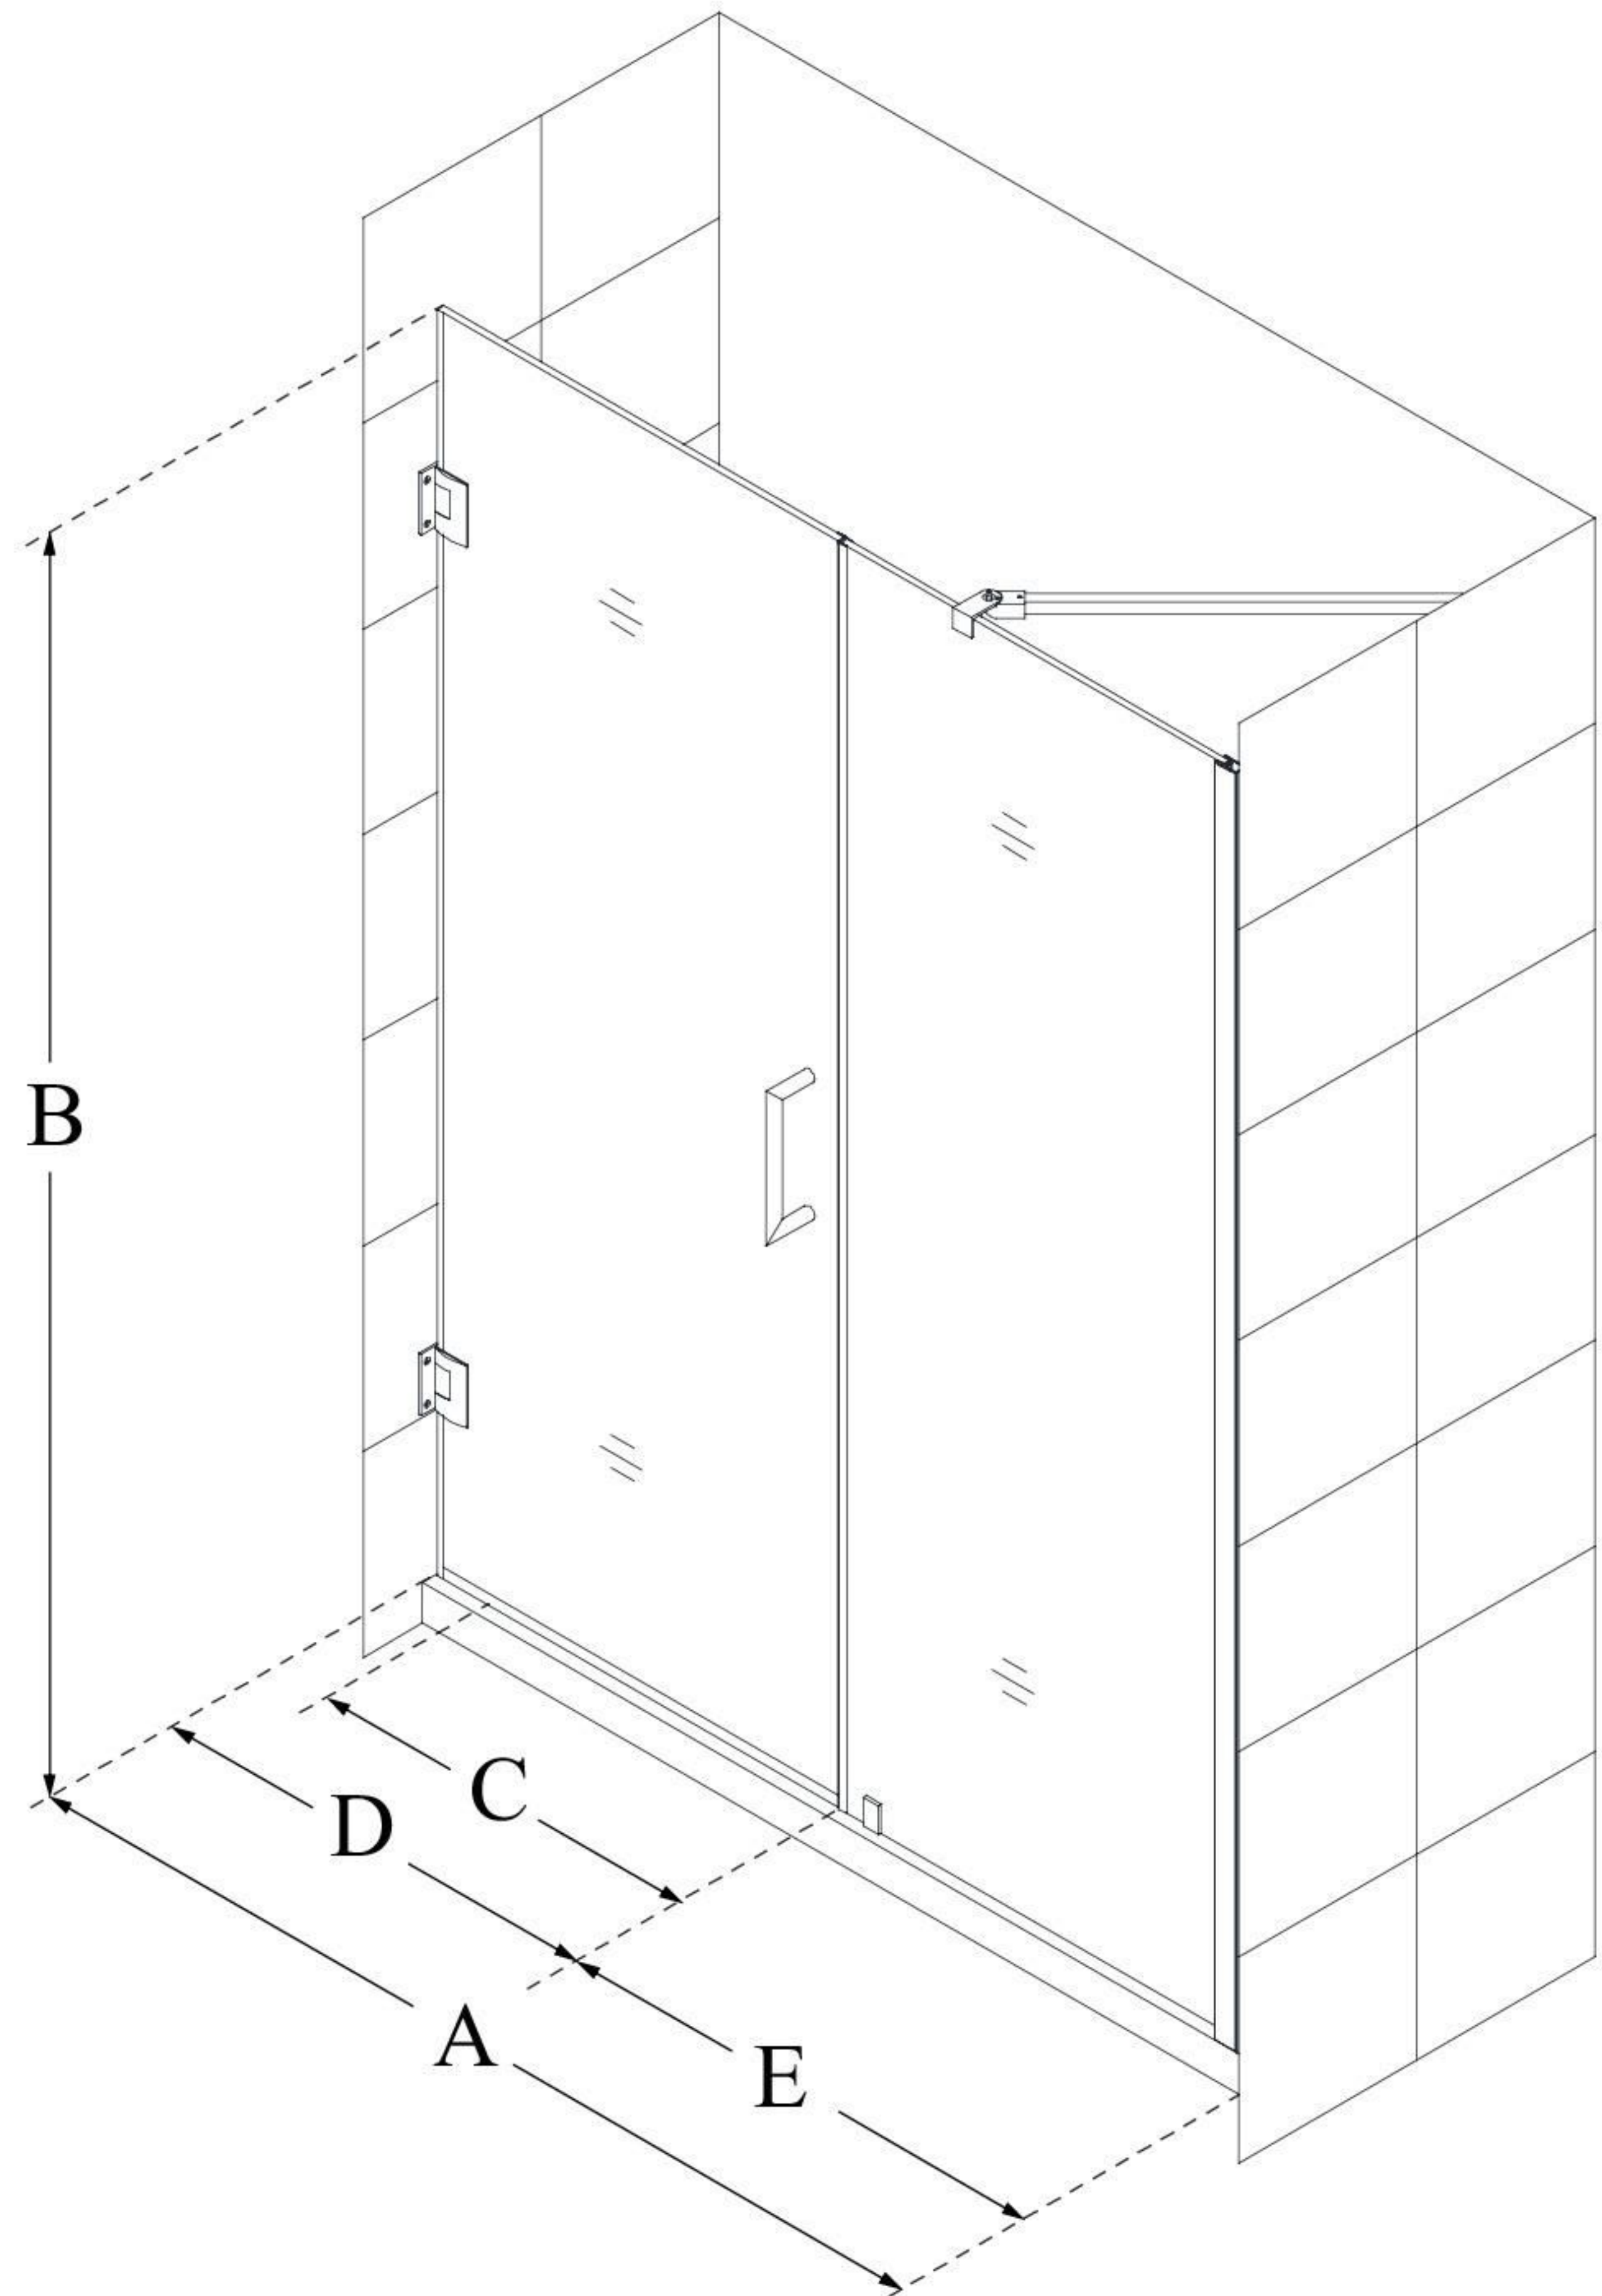

SHDR-20597210

UNIDOOR

DreamLine Unidoor 59-60" W x
72" H Frameless Hinged Shower
Door with Support Arm, Clear
Glass

SWING DOOR

CONFIGURATION DIMENSIONS:

A: 59 - 60"

MODEL WIDTH

B: 72"

MODEL HEIGHT

C: 28"

ACCESS WIDTH

D: 29"

DOOR WIDTH

E: 30"

INLINE PANEL WIDTH

DreamLine reserves the right to update or modify the hardware or materials pictured without prior notice for the purpose of product improvement and customer satisfaction.