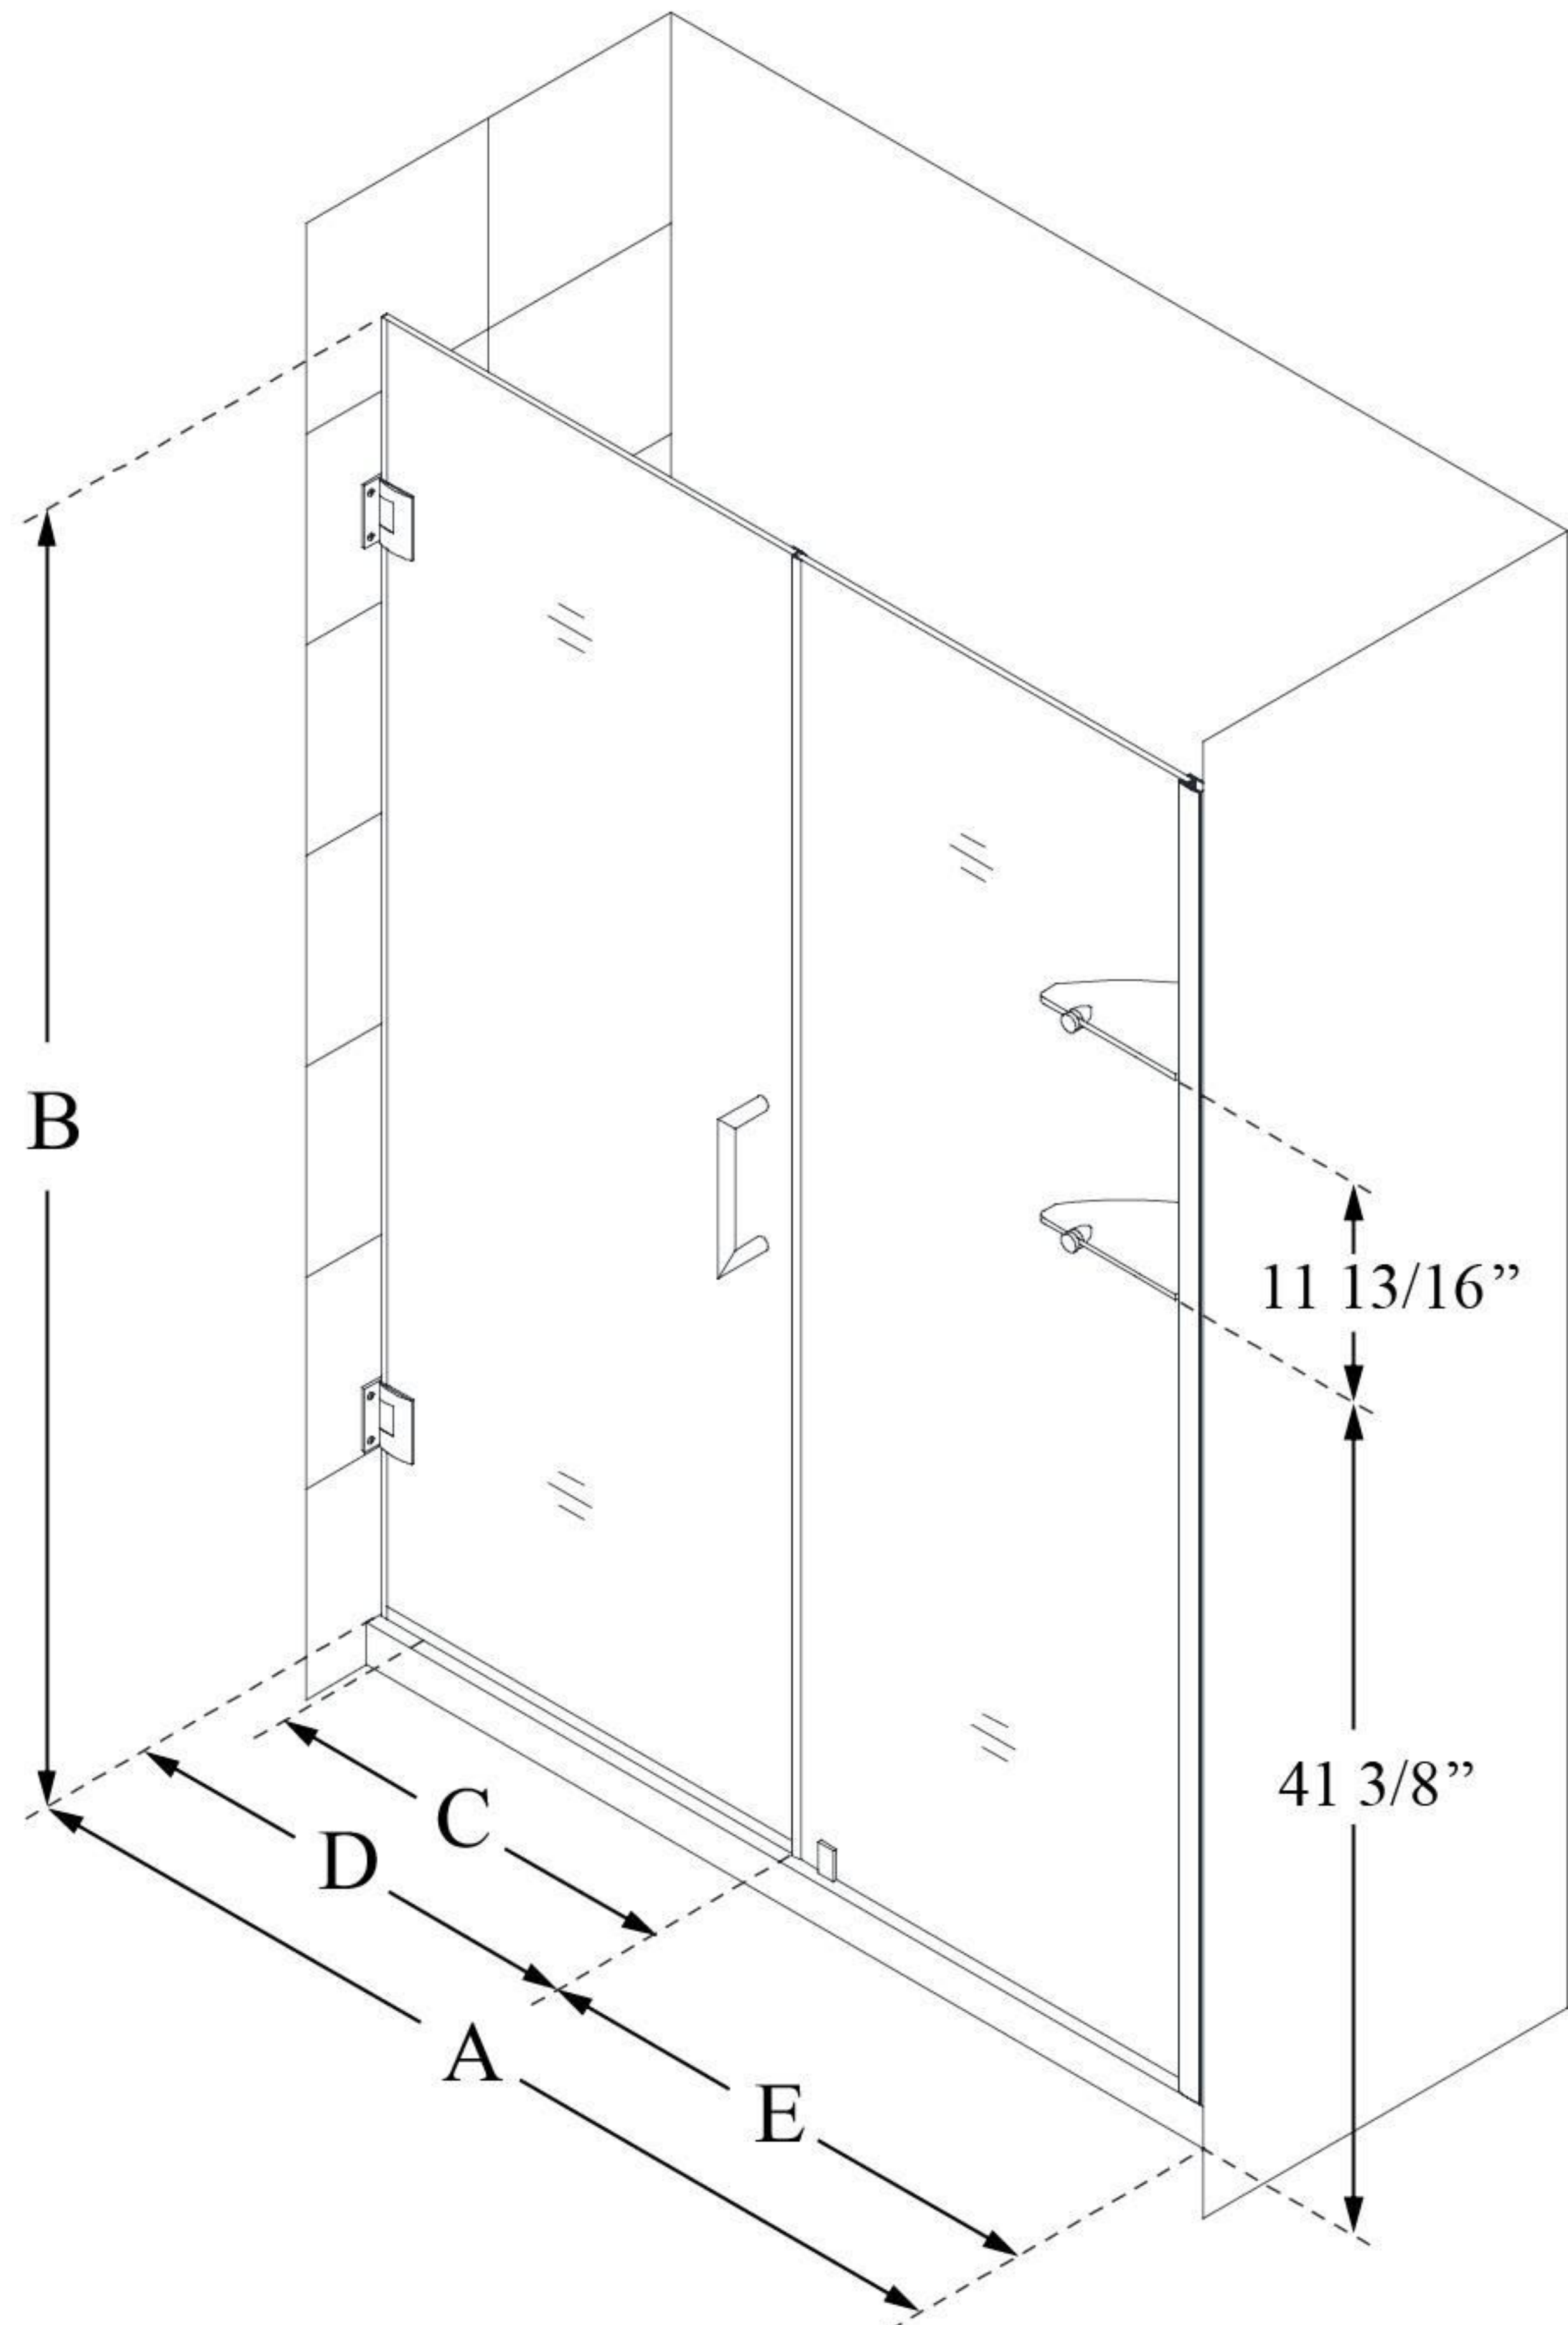

SHDR-20587210S

UNIDOOR

DreamLine Unidoor 58-59" W x
72" H Frameless Hinged Shower
Door with Shelves, Clear Glass

SWING DOOR

CONFIGURATION DIMENSIONS:

A: 58 - 59"

MODEL WIDTH

B: 72"

MODEL HEIGHT

C: 27"

ACCESS WIDTH

D: 28"

DOOR WIDTH

E: 30"

INLINE PANEL WIDTH

DreamLine reserves the right to update or modify the hardware or materials pictured without prior notice for the purpose of product improvement and customer satisfaction.