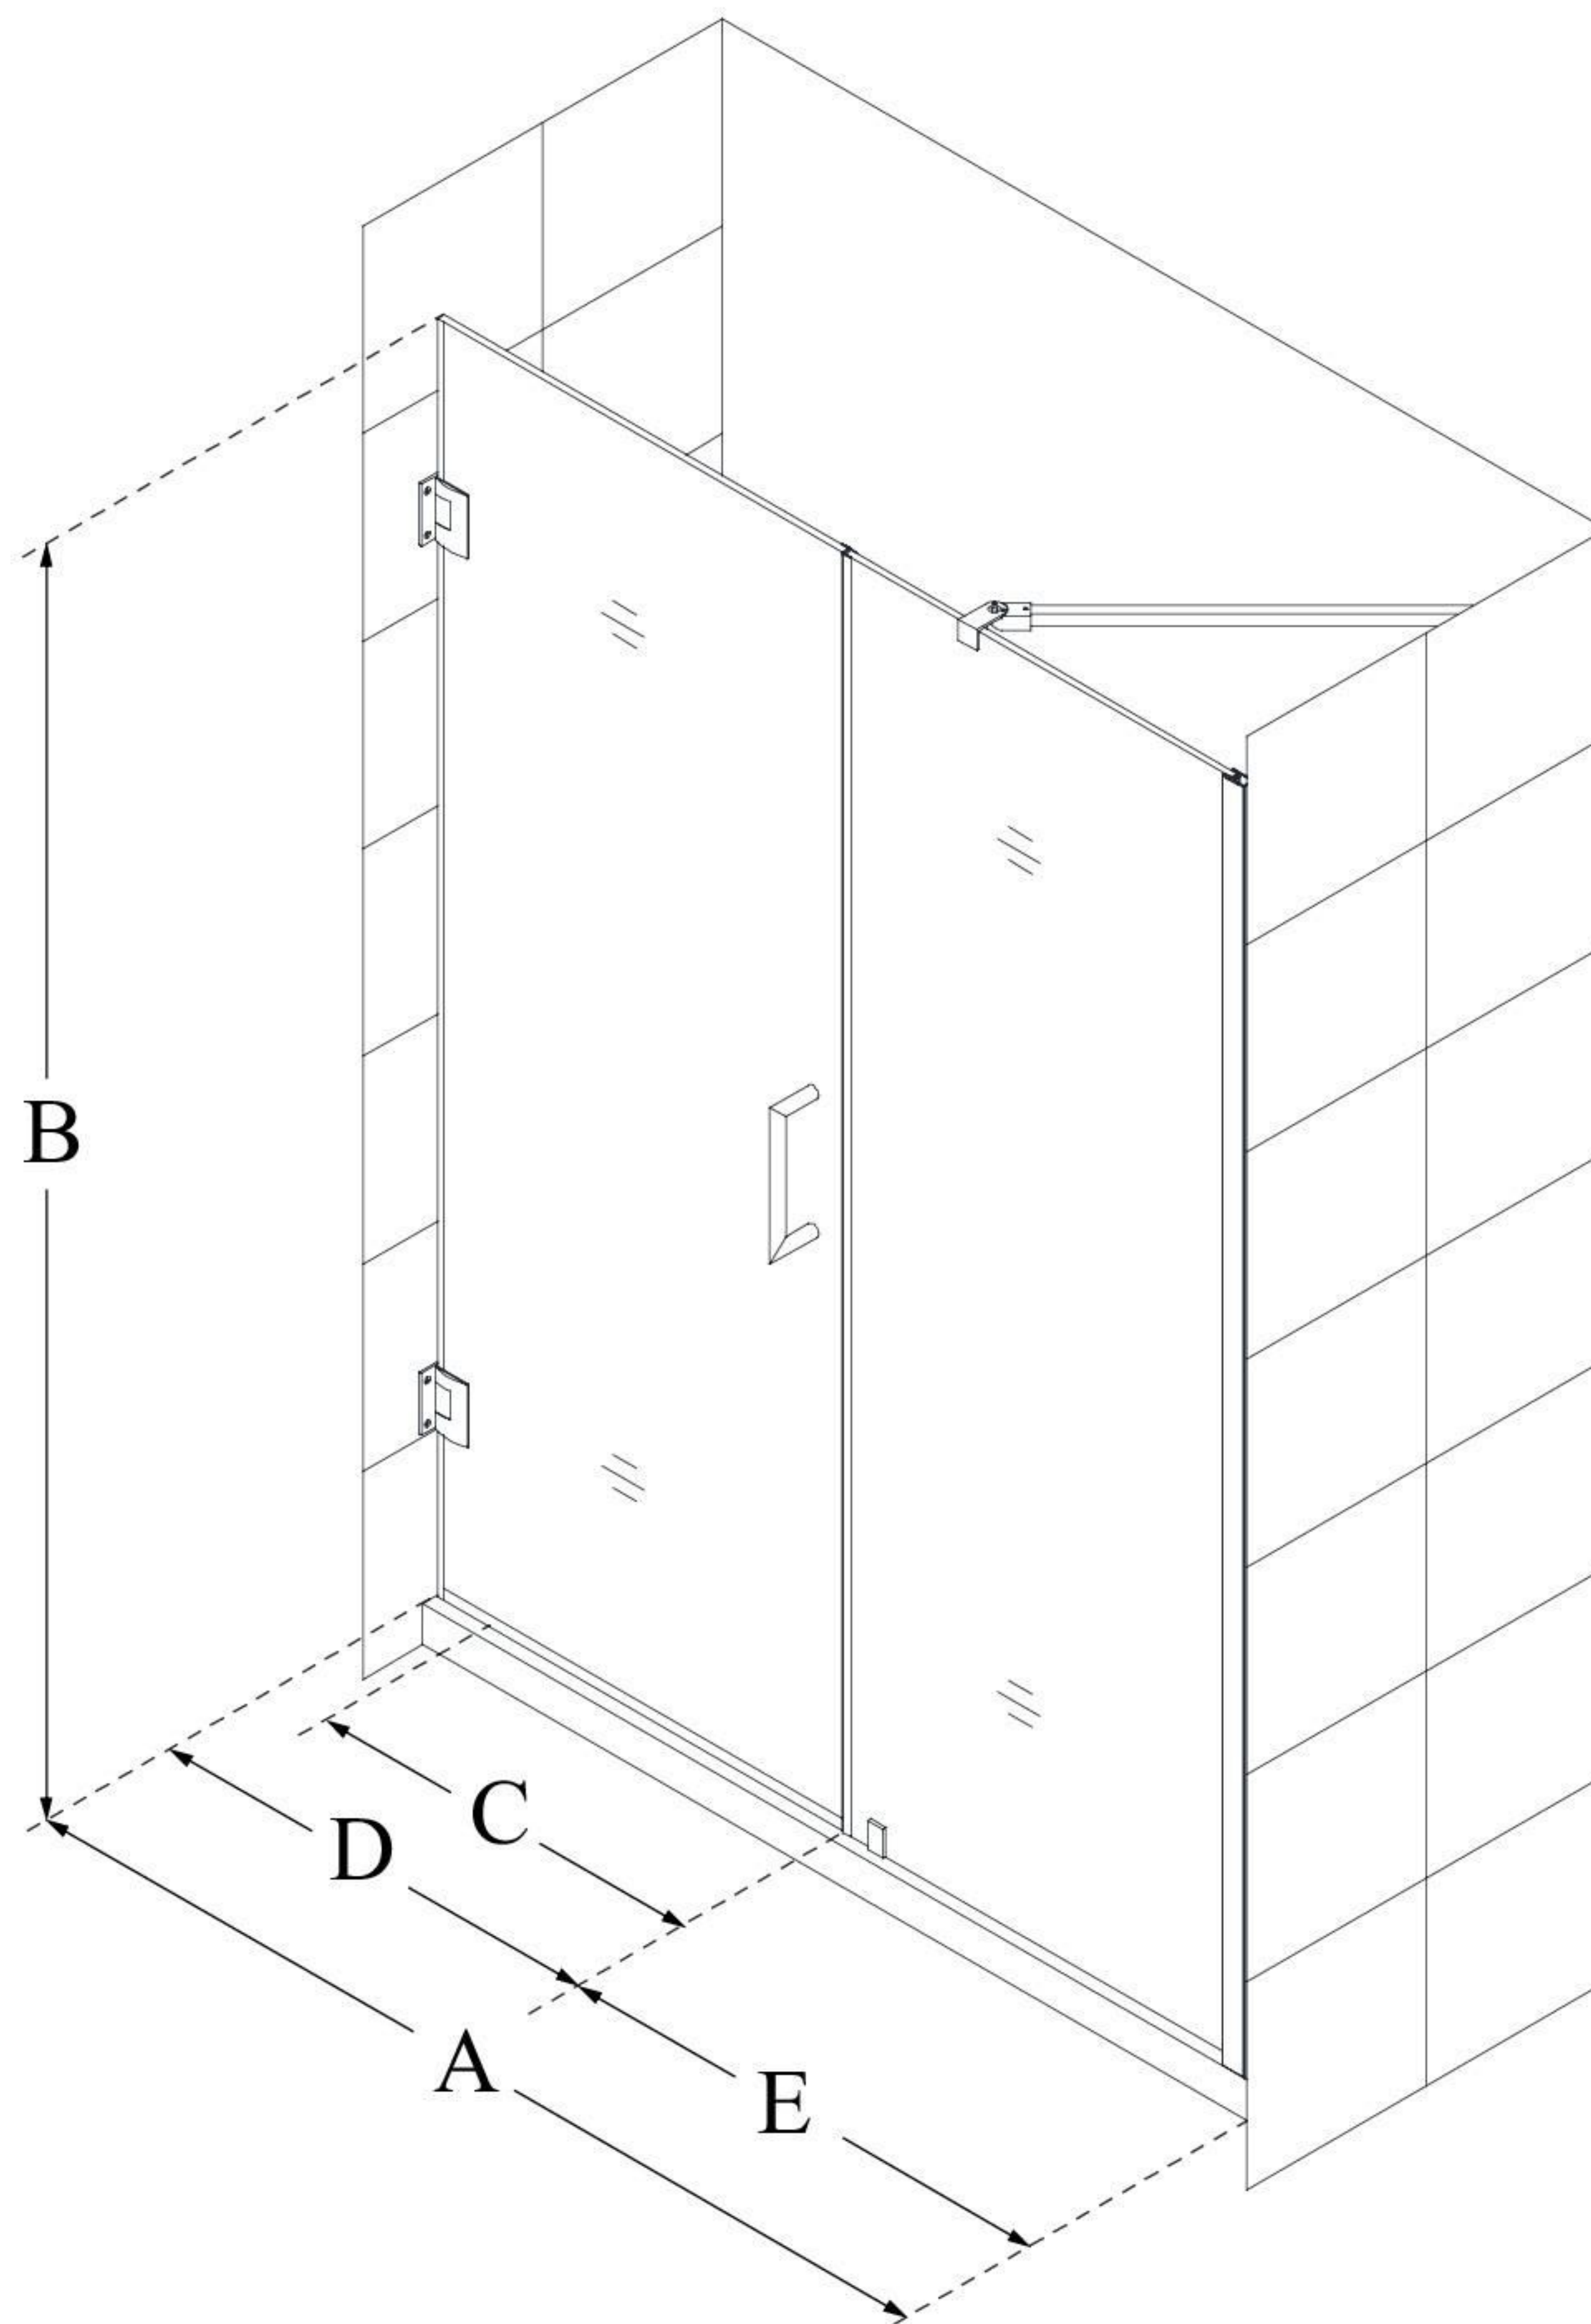

## UNIDOOR

DreamLine Unidoor 58-59" W x  
72" H Frameless Hinged Shower  
Door with Support Arm, Clear  
Glass

**SWING DOOR**

### CONFIGURATION DIMENSIONS:

**A: 58 - 59"**

MODEL WIDTH

**B: 72"**

MODEL HEIGHT

**C: 27"**

ACCESS WIDTH

**D: 28"**

DOOR WIDTH

**E: 30"**

INLINE PANEL WIDTH

DreamLine reserves the right to update or modify the hardware or materials pictured without prior notice for the purpose of product improvement and customer satisfaction.