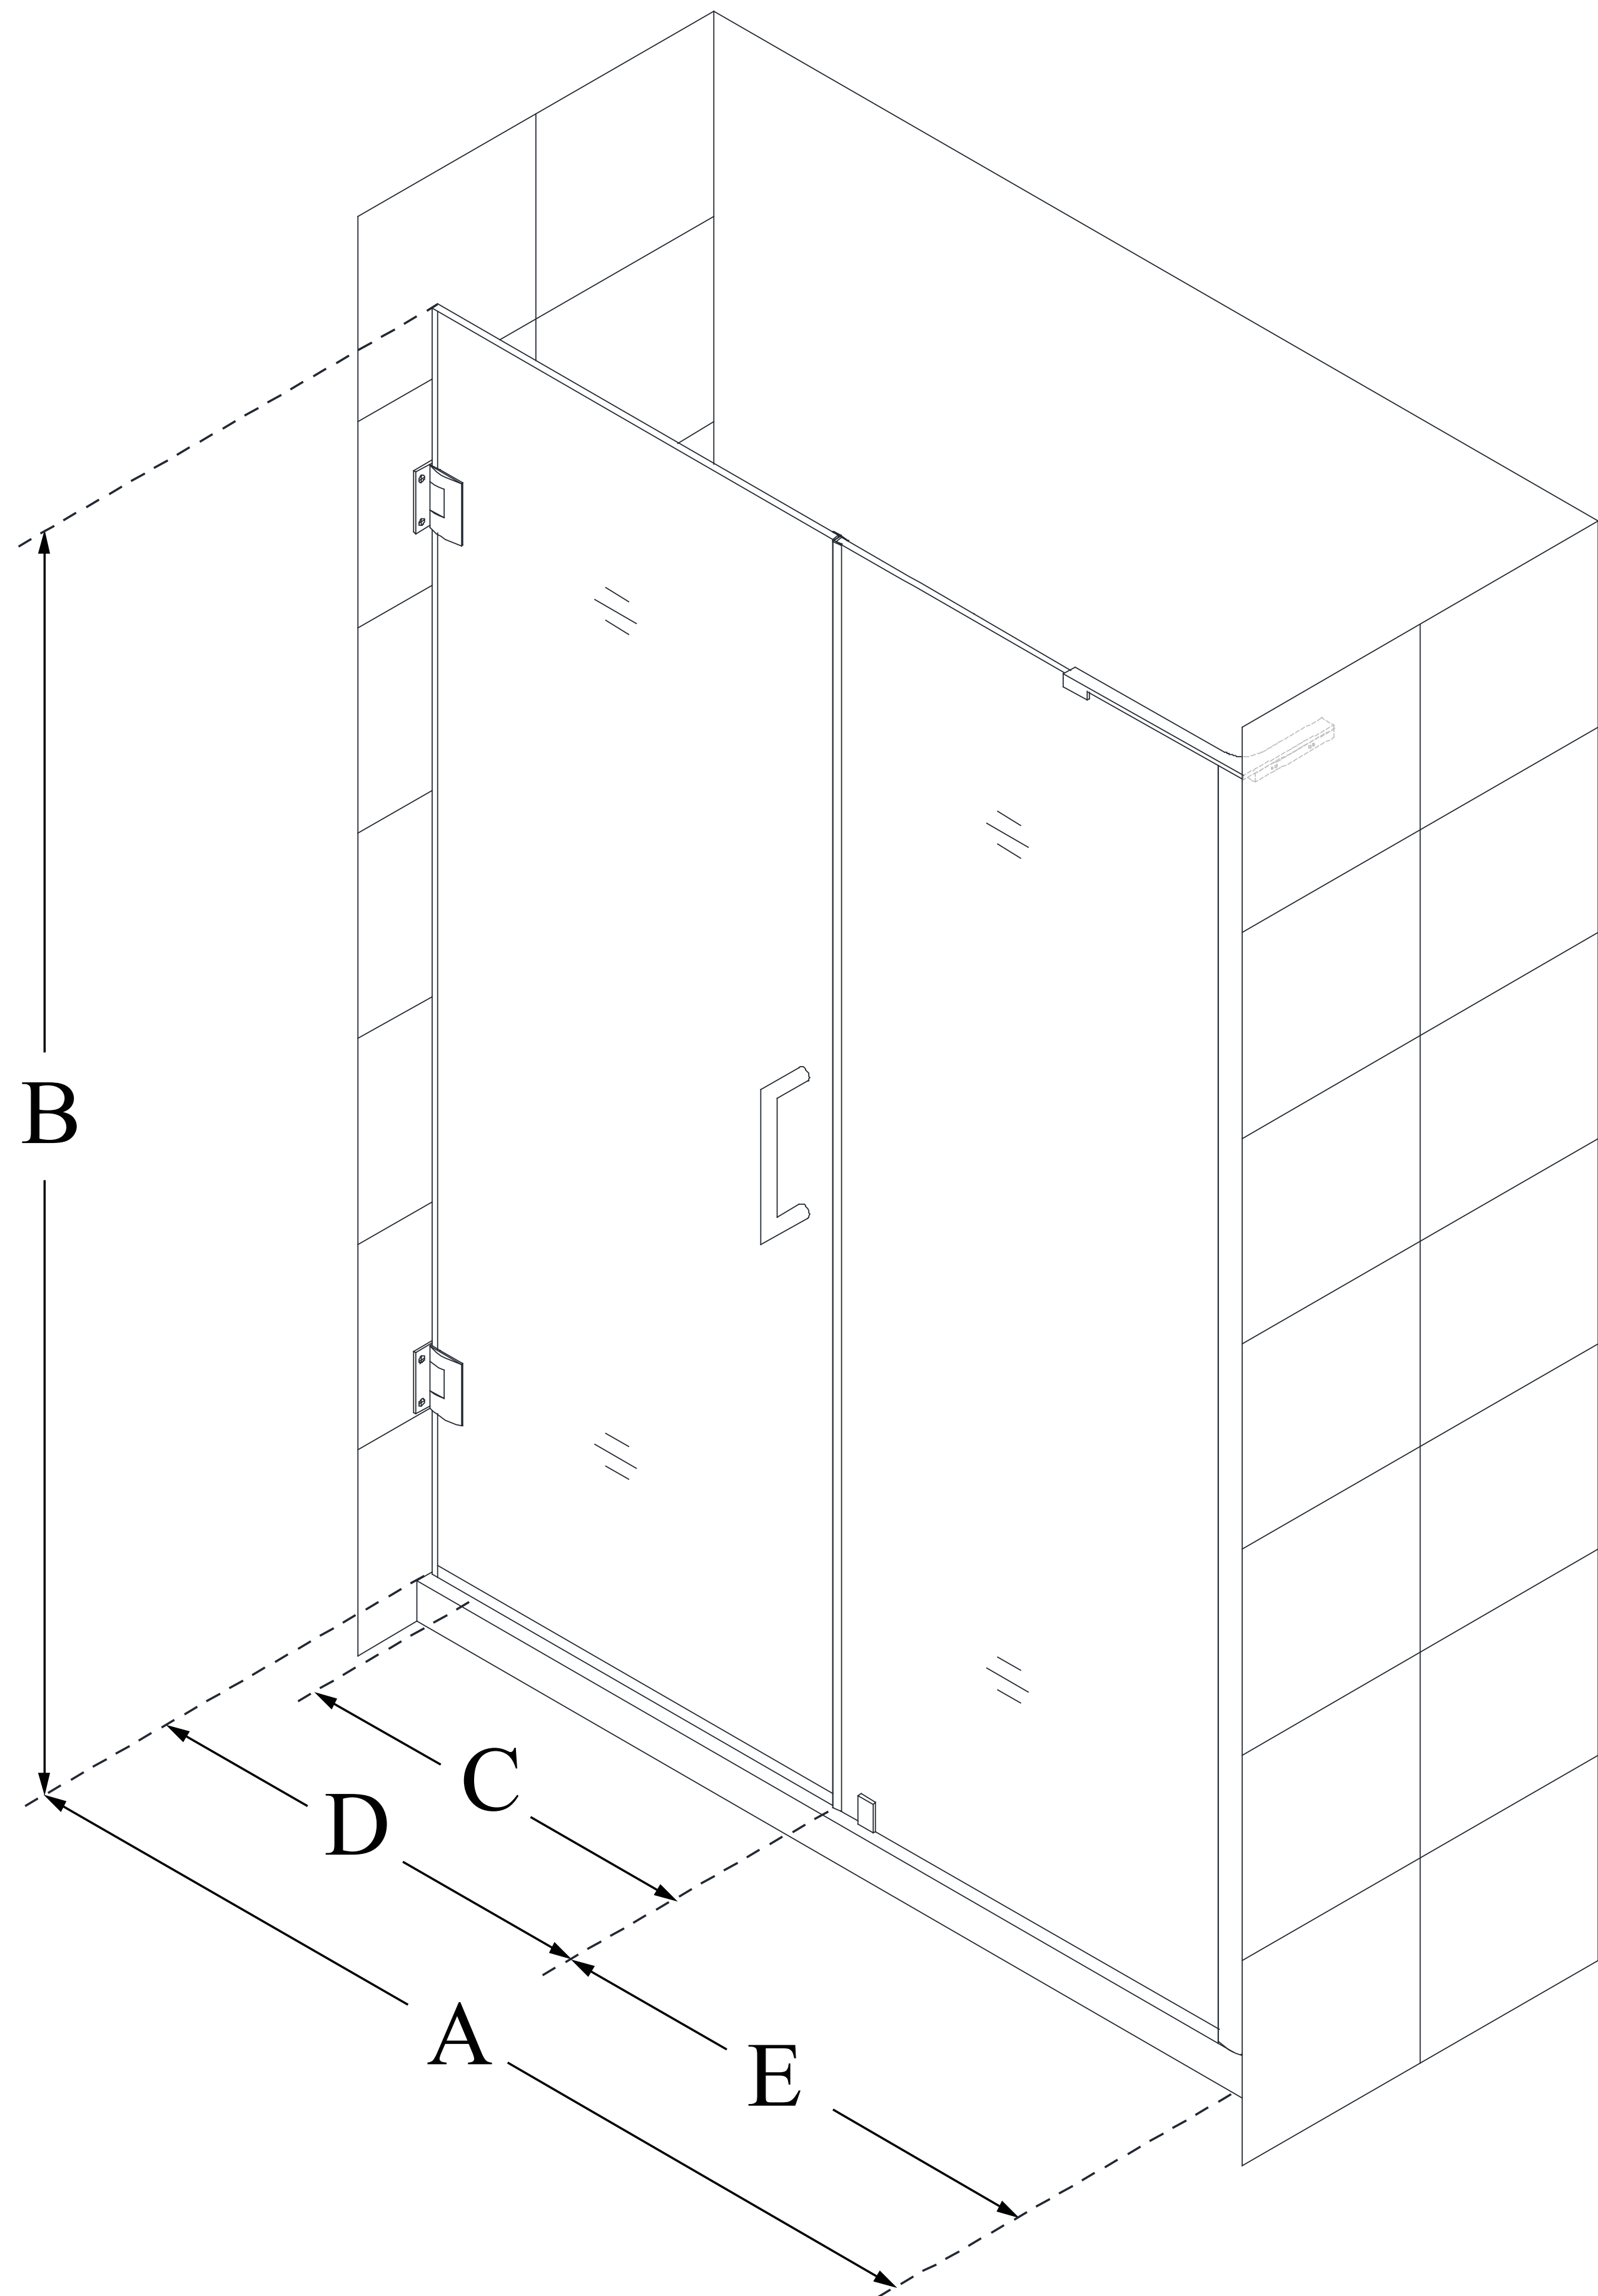

SHDR-2057722

UNIDOOR-LS

DreamLine Unidoor-LS 57-58 in.
W x 72 in. H Frameless Hinged
Shower Door with Support Arm

SWING DOOR

CONFIGURATION DIMENSIONS:

A: 57 - 58 in.

MODEL WIDTH

B: 72 in.

MODEL HEIGHT

C: 26 in.

ACCESS WIDTH

D: 27 in.

DOOR WIDTH

E: 30 in.

INLINE PANEL WIDTH

1 1/2 in.

MINIMUM THRESHOLD WIDTH

Yes (Inline Panel)

DRILLING REQUIRED

DreamLine reserves the right to update or modify the hardware or materials pictured without prior notice for the purpose of product improvement and customer satisfaction.