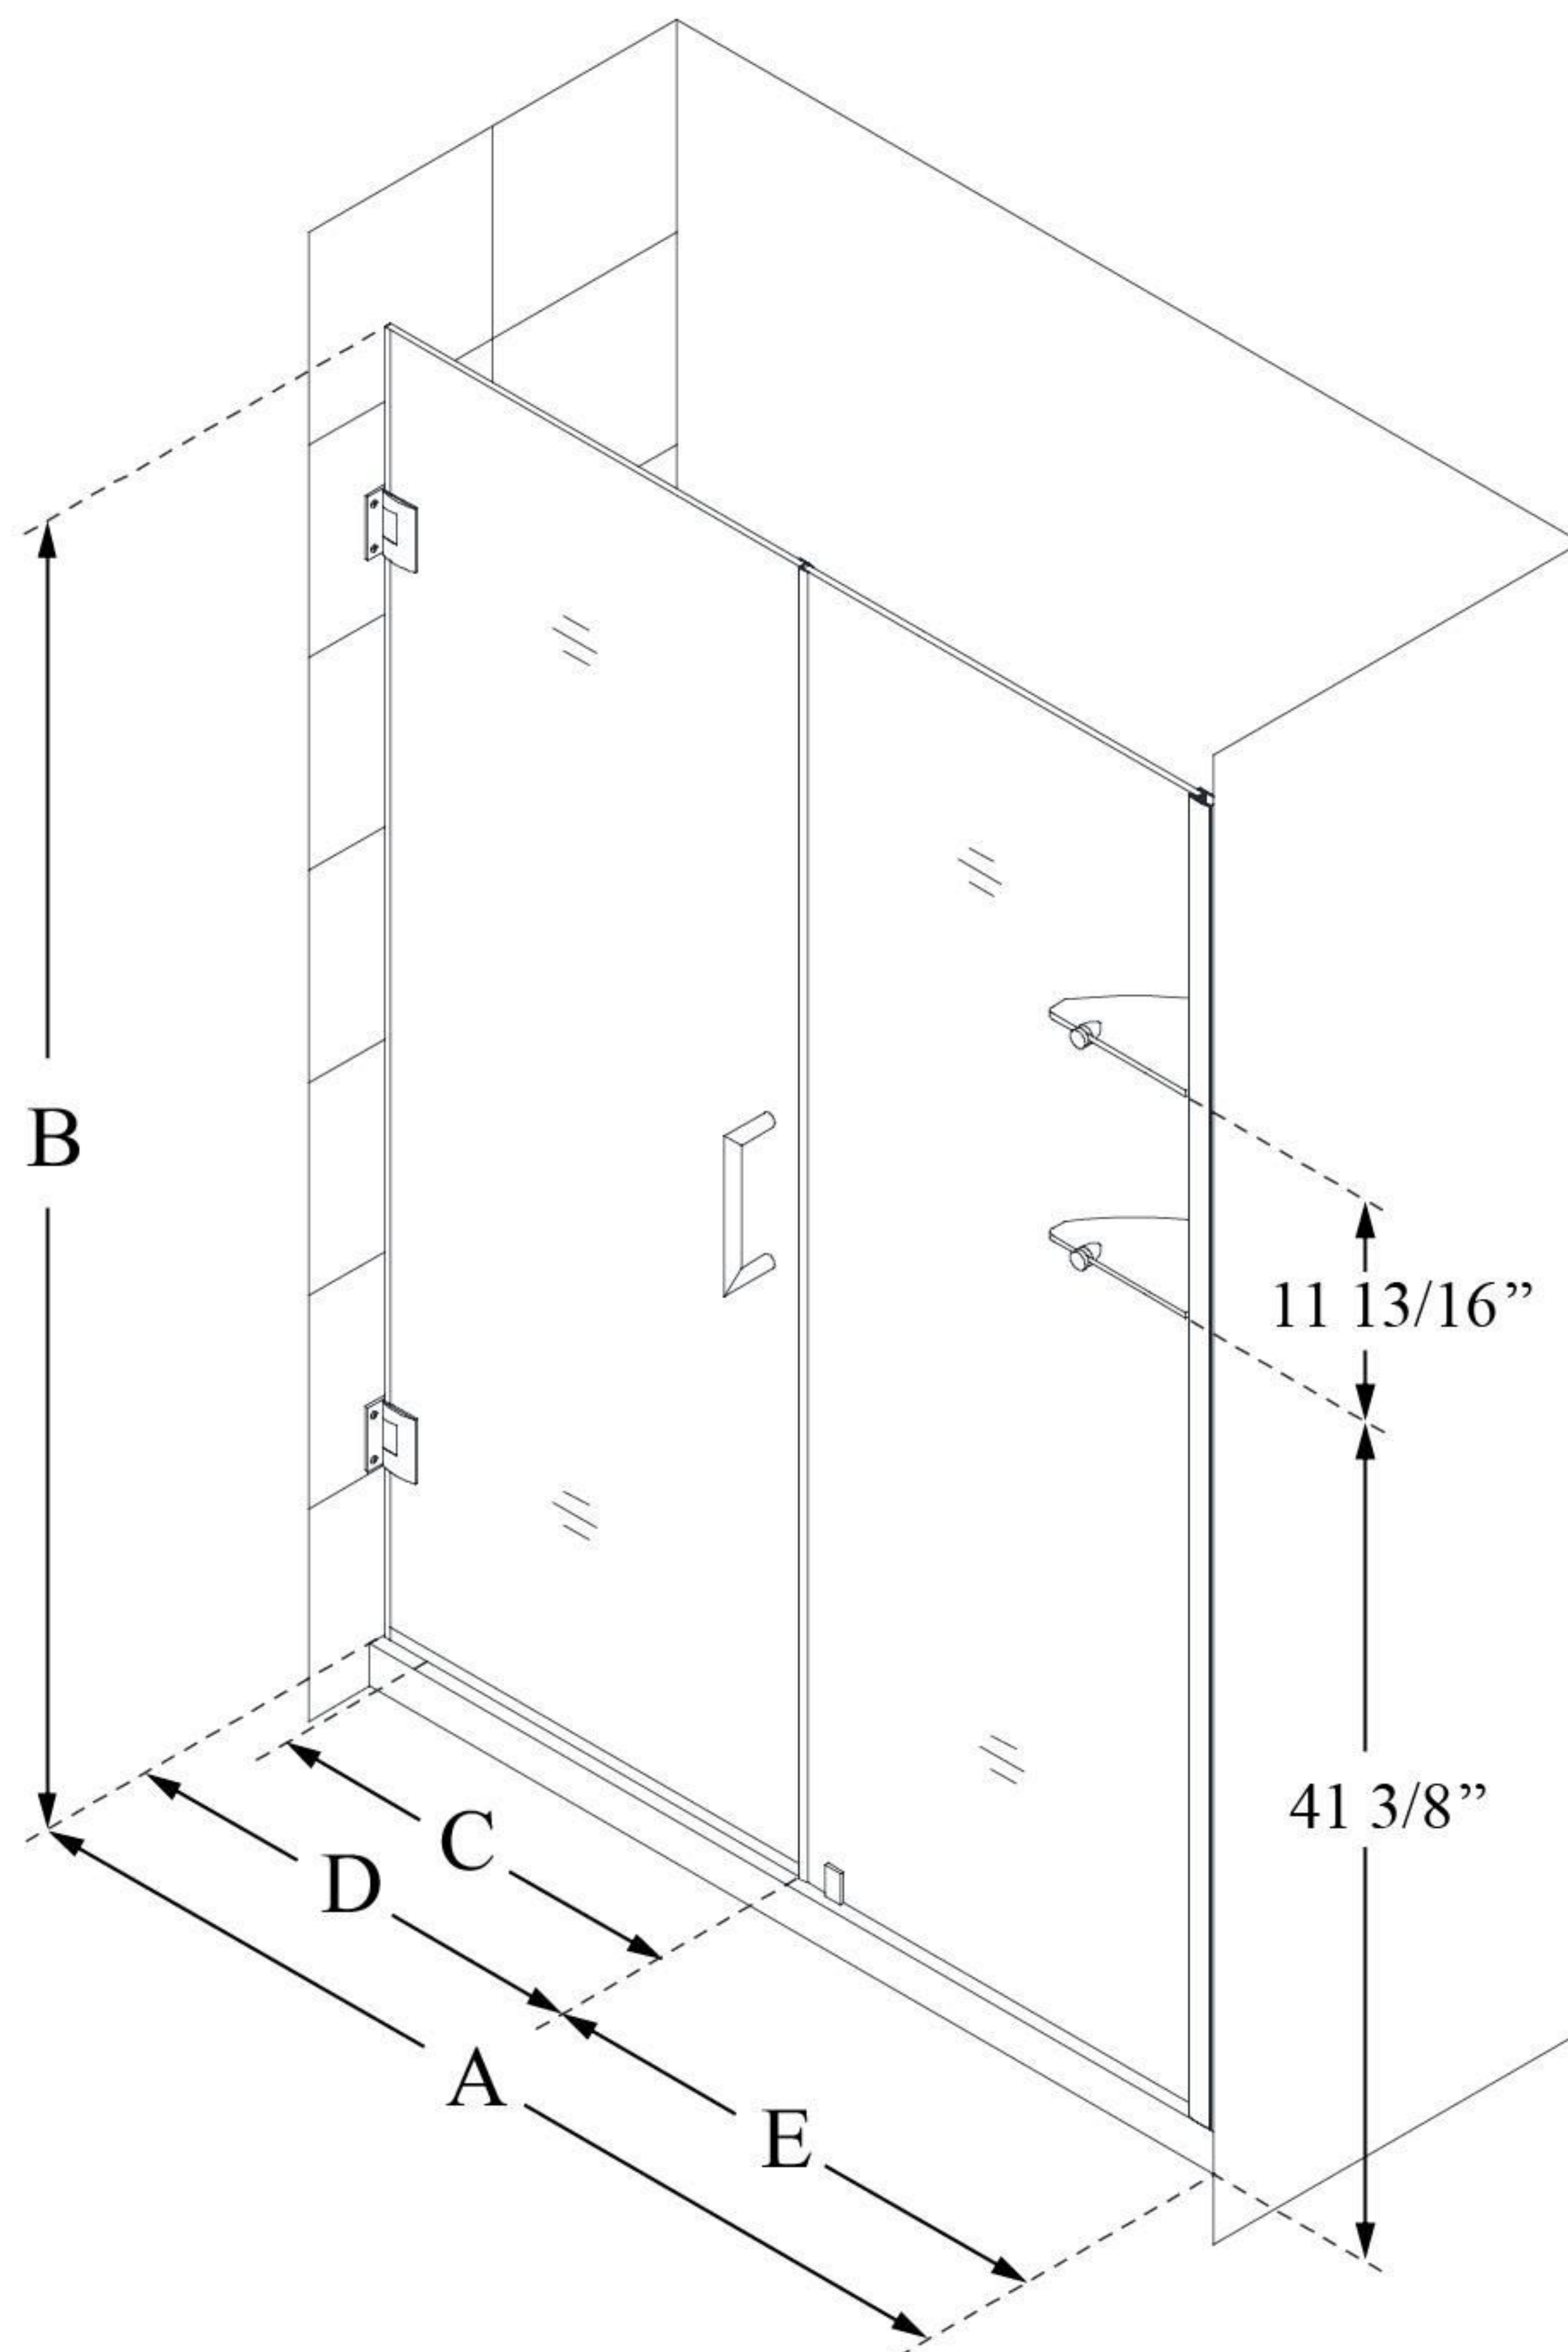

## UNIDOOR

DreamLine Unidoor 57-58" W x 72"  
H Frameless Hinged Shower Door  
with Shelves, Clear Glass

**SWING DOOR**

### CONFIGURATION DIMENSIONS:

**A: 57 - 58"**

MODEL WIDTH

**B: 72"**

MODEL HEIGHT

**C: 26"**

ACCESS WIDTH

**D: 27"**

DOOR WIDTH

**E: 30"**

INLINE PANEL WIDTH

DreamLine reserves the right to update or modify the hardware or materials pictured without prior notice for the purpose of product improvement and customer satisfaction.