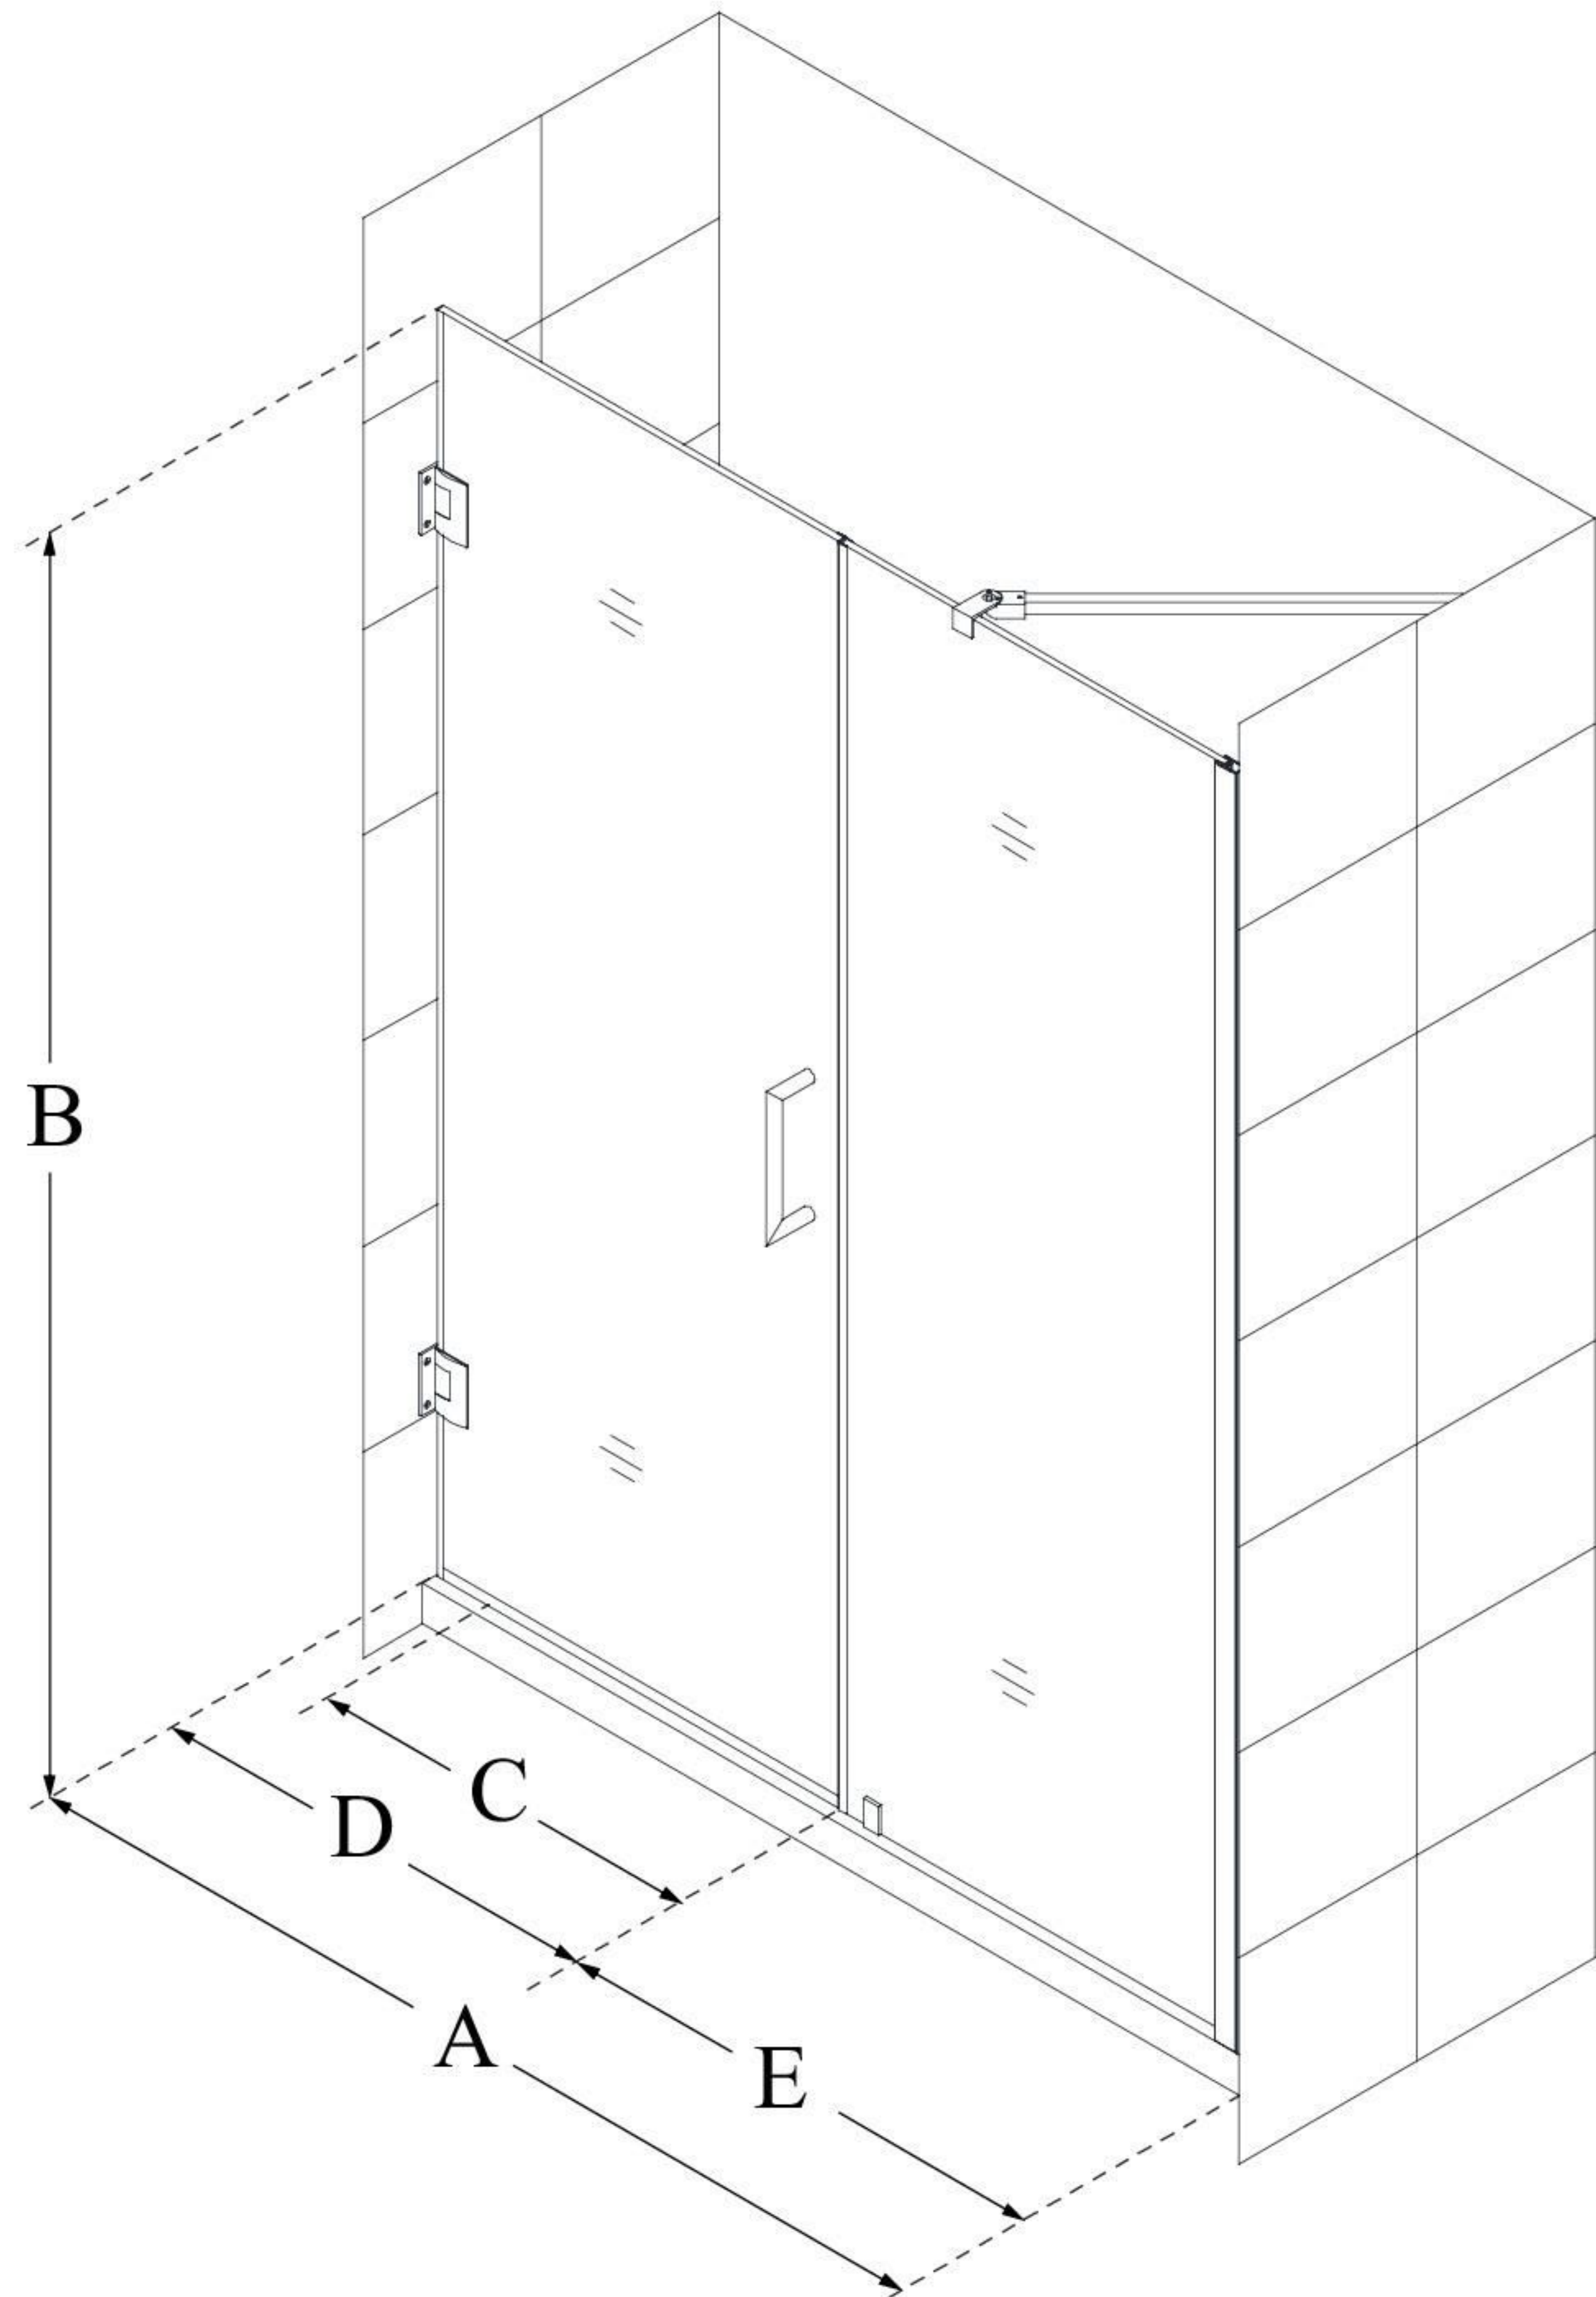

# UNIDOOR

DreamLine Unidoor 57-58" W x 72"  
H Frameless Hinged Shower Door  
with Support Arm, Clear Glass

**SWING DOOR**

## CONFIGURATION DIMENSIONS:

**A: 57 - 58"**

MODEL WIDTH

**B: 72"**

MODEL HEIGHT

**C: 26"**

ACCESS WIDTH

**D: 27"**

DOOR WIDTH

**E: 30"**

INLINE PANEL WIDTH

DreamLine reserves the right to update or modify the hardware or materials pictured without prior notice for the purpose of product improvement and customer satisfaction.