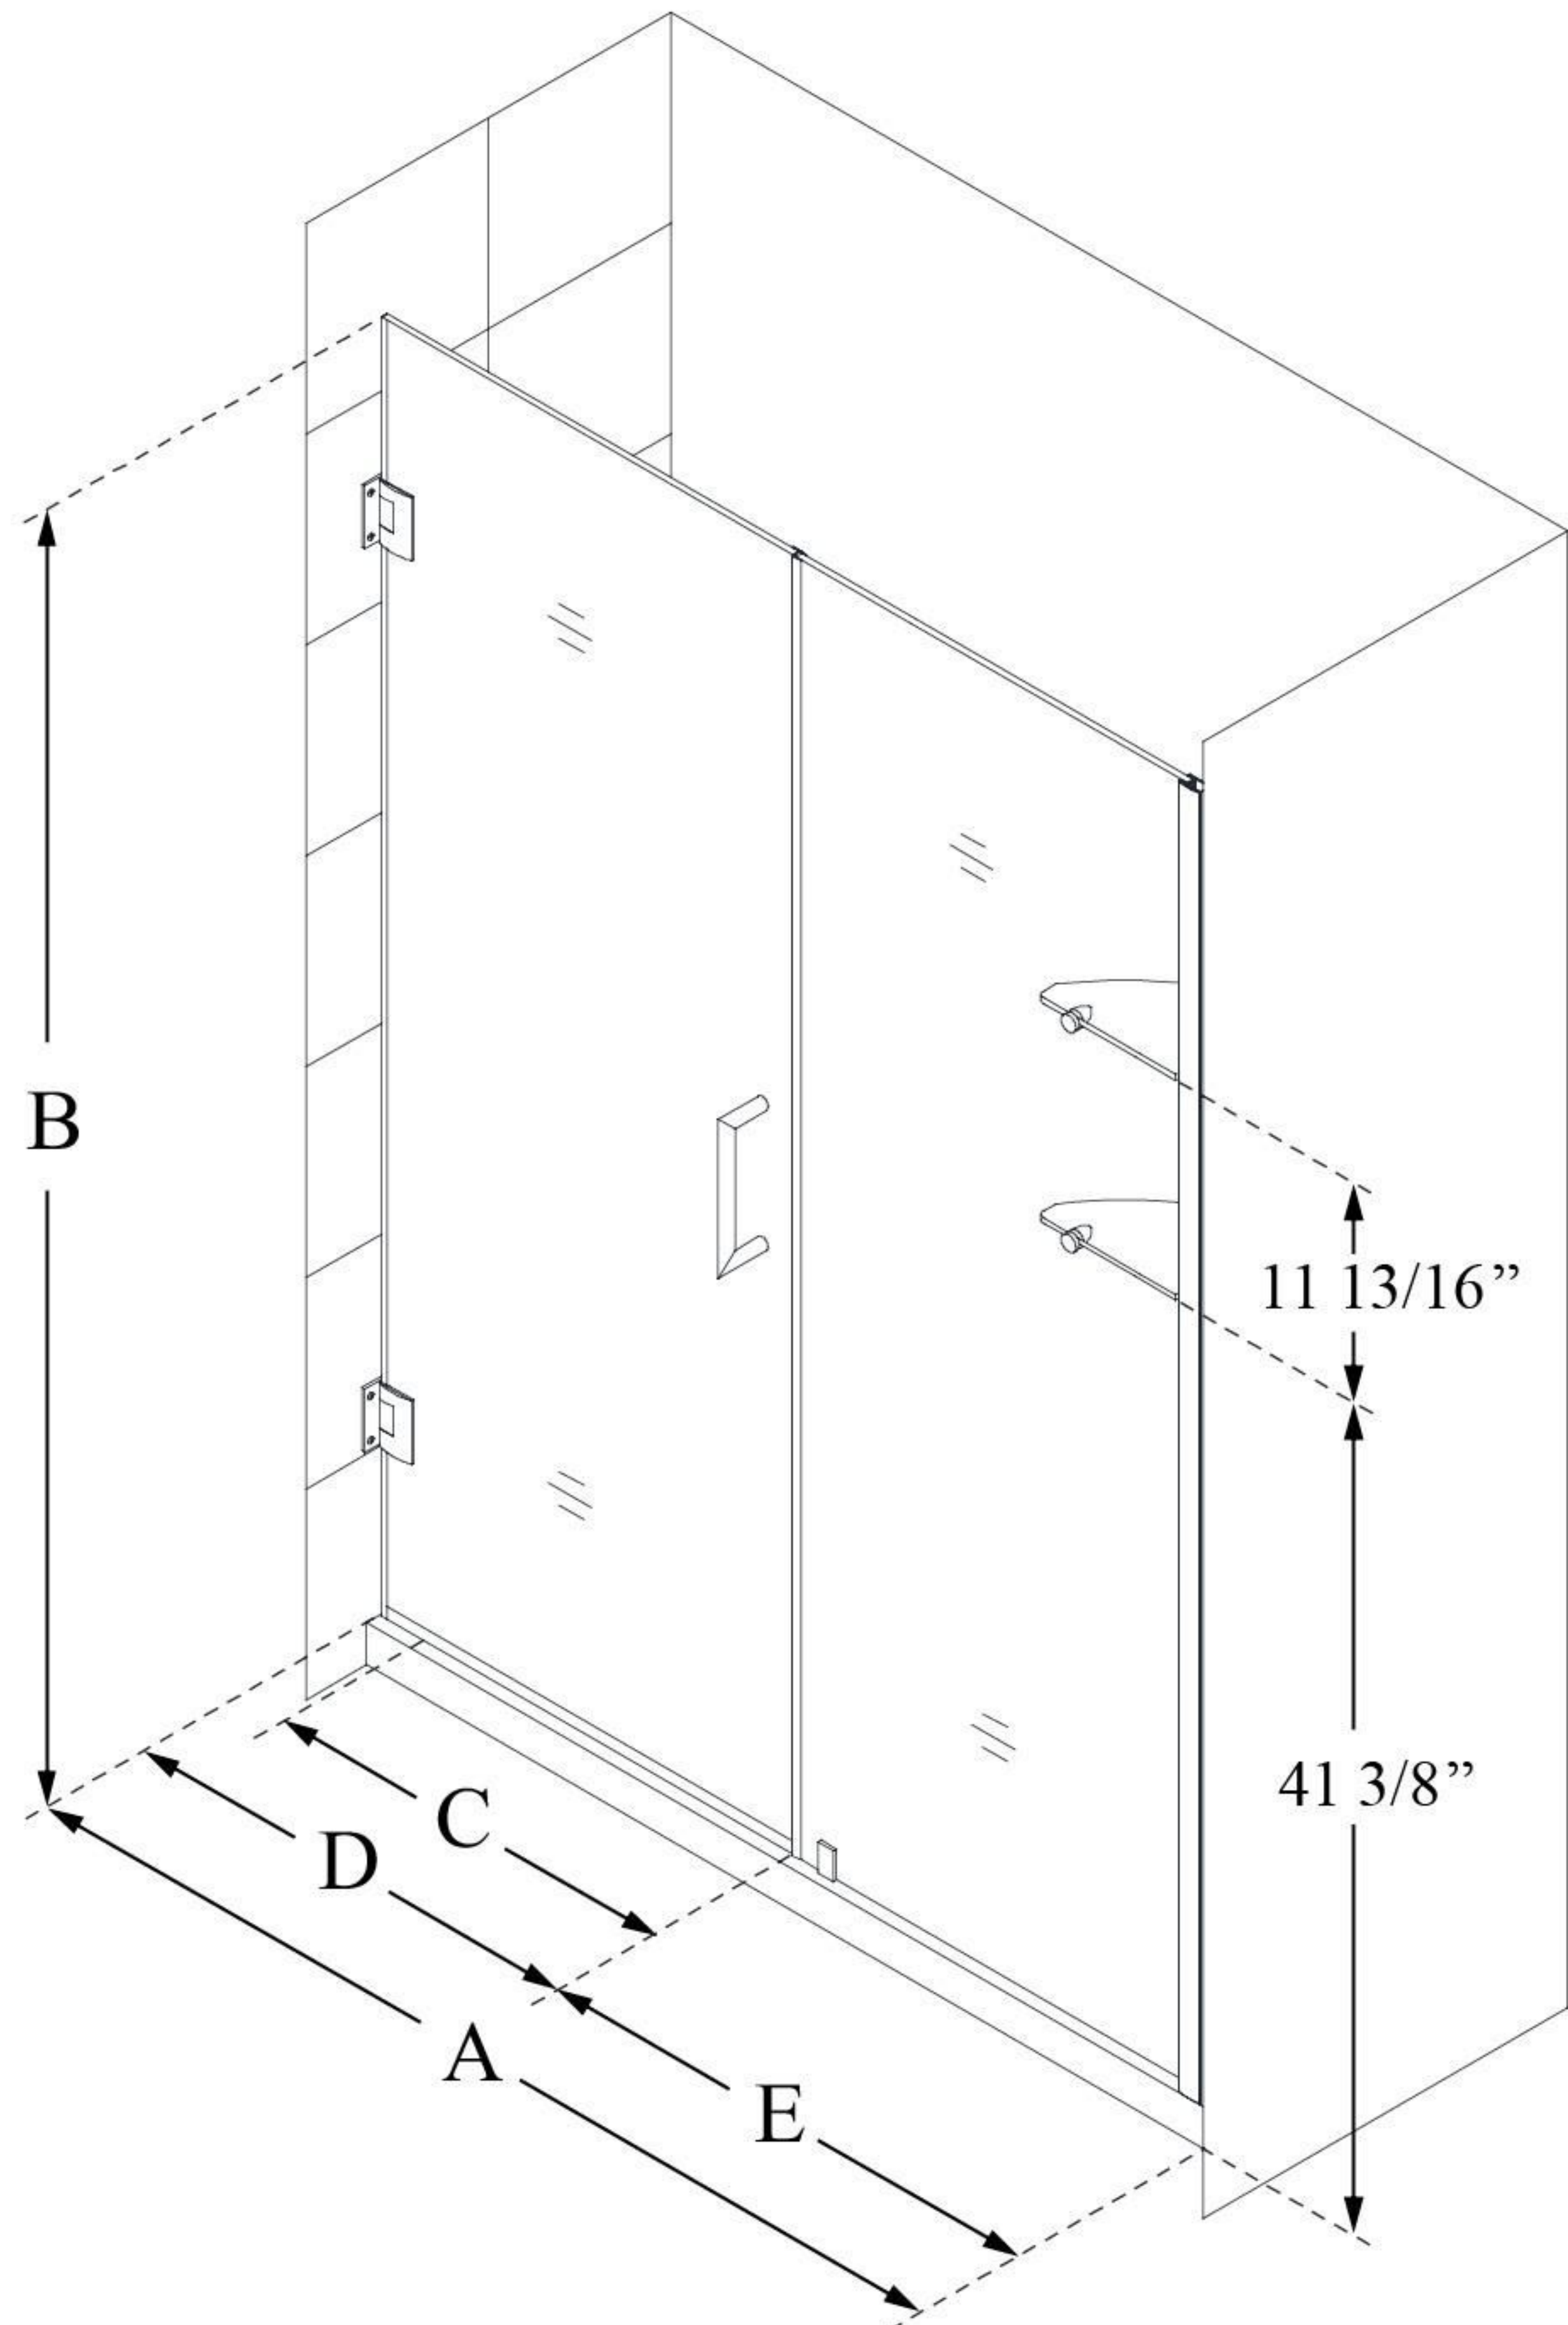

SHDR-20567210S

UNIDOOR

DreamLine Unidoor 56-57" W x 72"
H Frameless Hinged Shower Door
with Shelves, Clear Glass

SWING DOOR

CONFIGURATION DIMENSIONS:

A: 56 - 57"

MODEL WIDTH

B: 72"

MODEL HEIGHT

C: 25"

ACCESS WIDTH

D: 26"

DOOR WIDTH

E: 30"

INLINE PANEL WIDTH

DreamLine reserves the right to update or modify the hardware or materials pictured without prior notice for the purpose of product improvement and customer satisfaction.