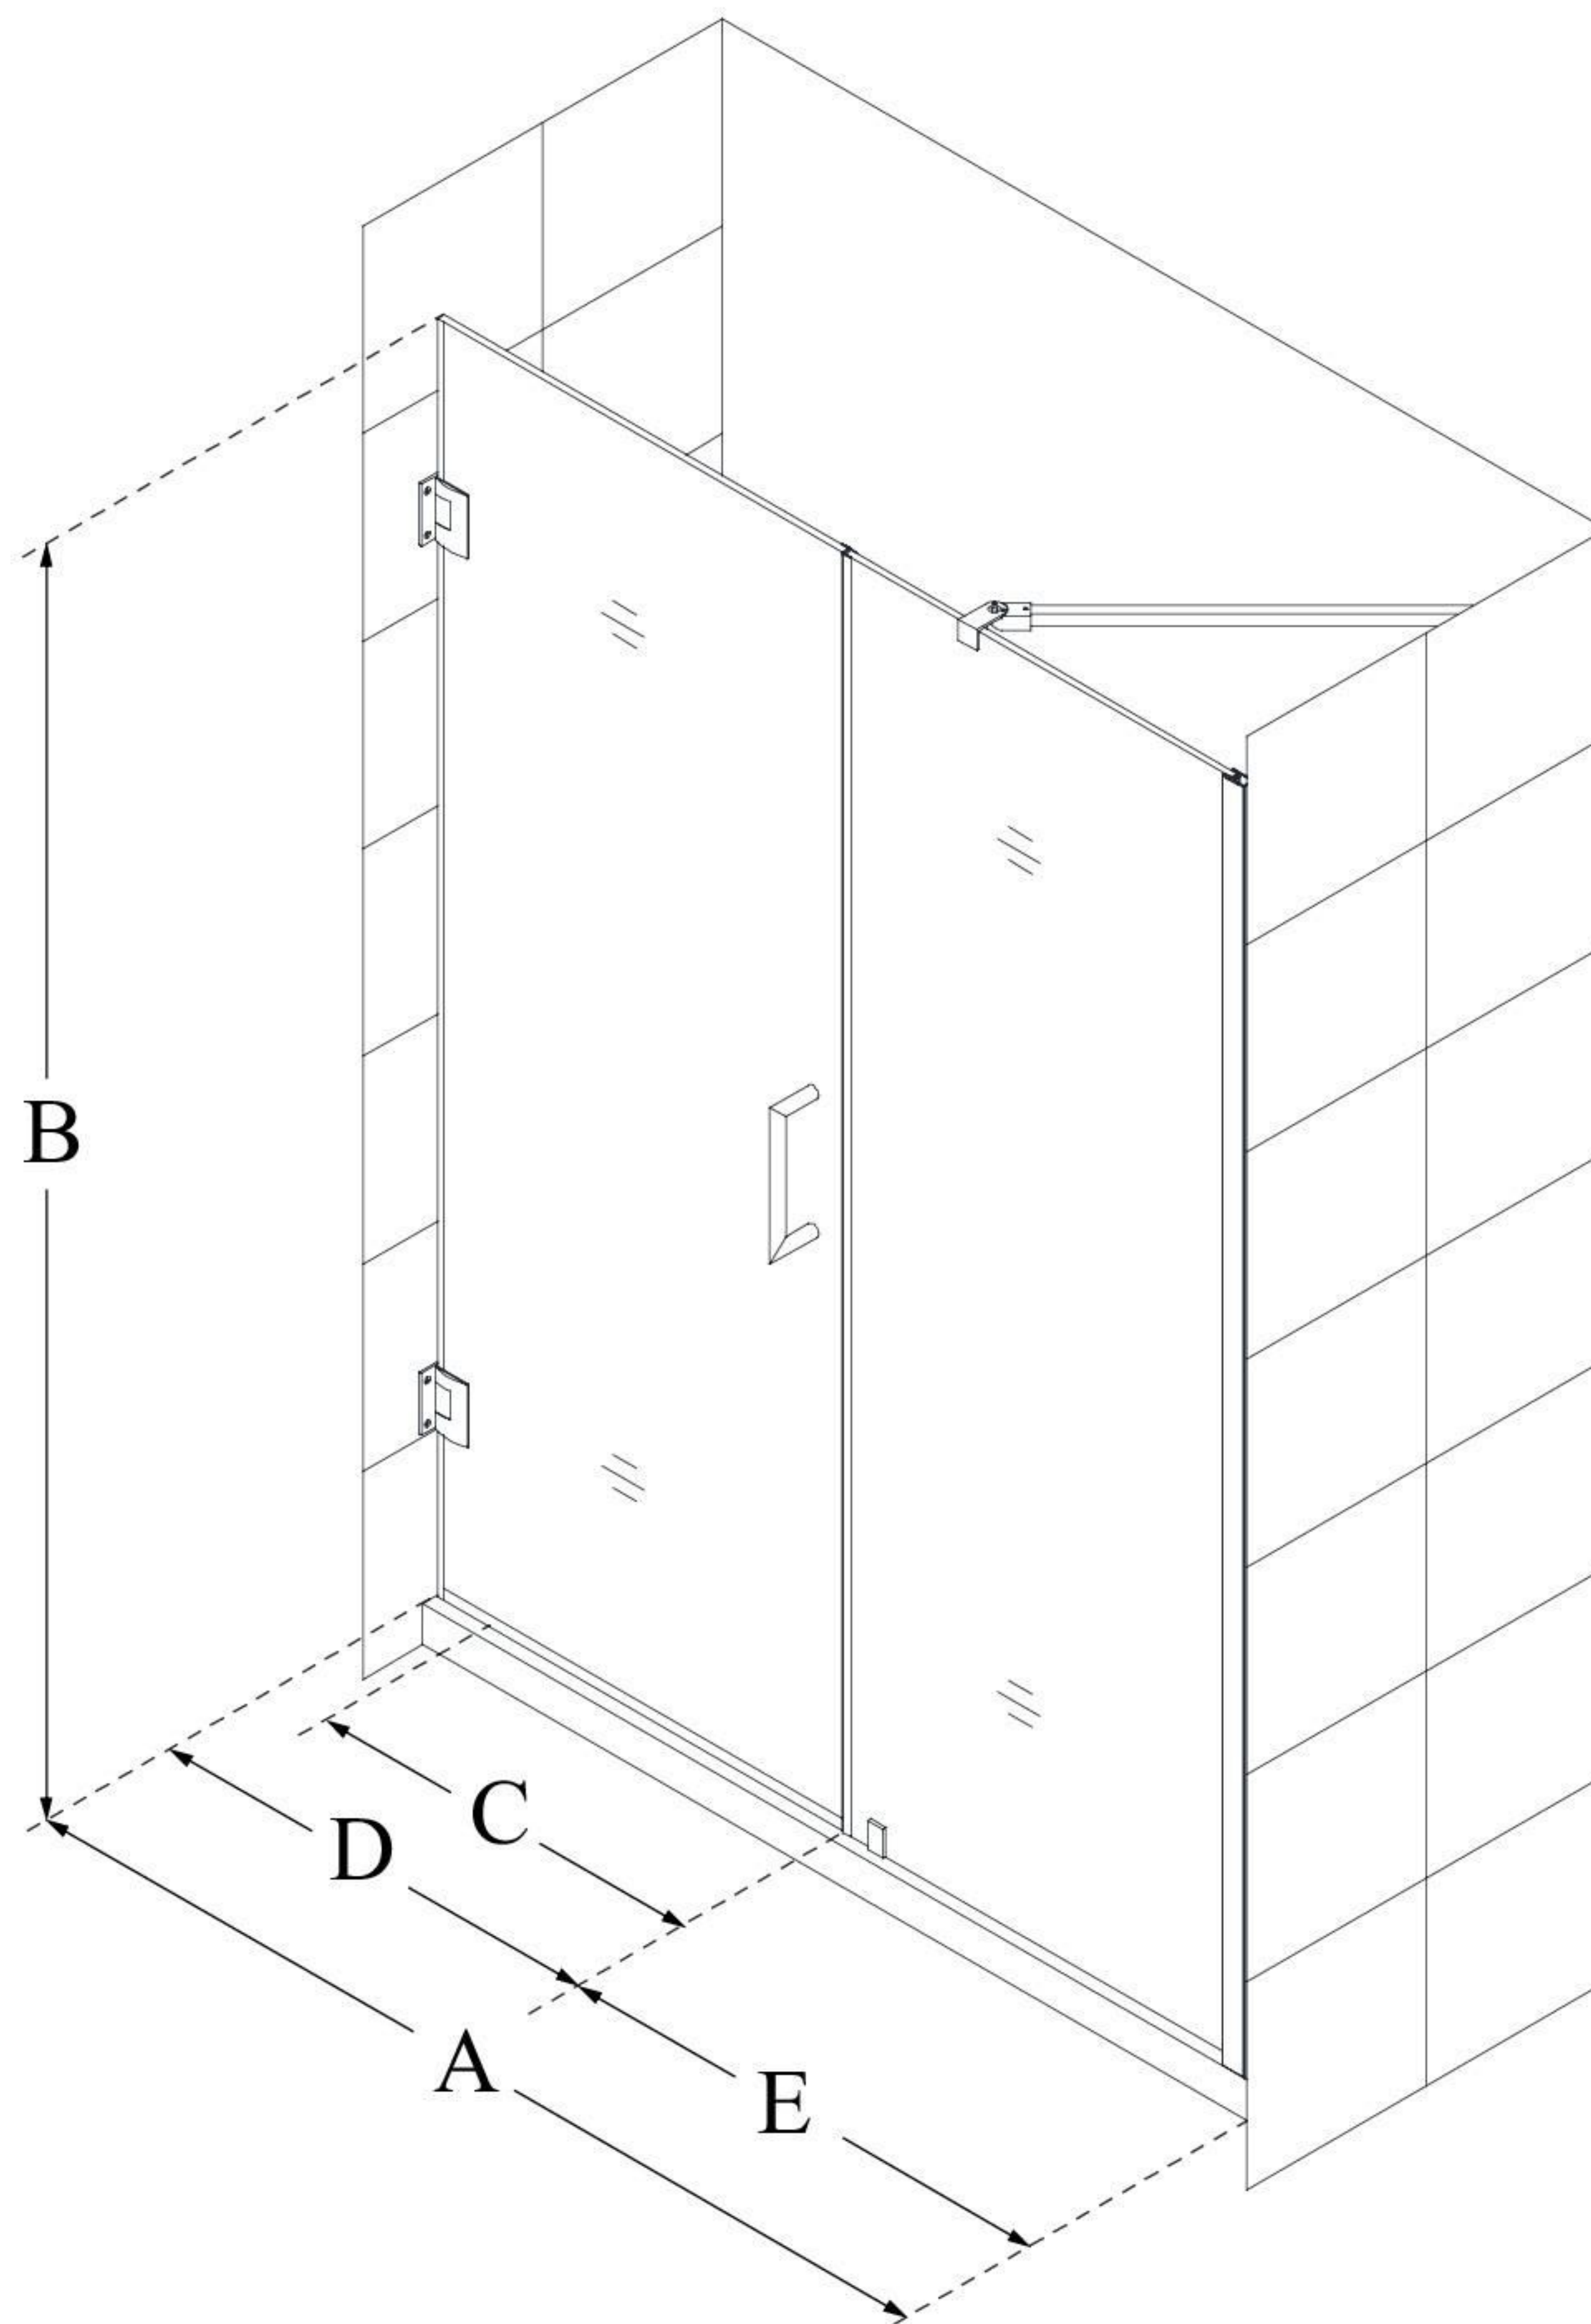

SHDR-20567210

UNIDOOR

DreamLine Unidoor 56-57" W x 72"
H Frameless Hinged Shower Door
with Support Arm, Clear Glass

SWING DOOR

CONFIGURATION DIMENSIONS:

A: 56 - 57"

MODEL WIDTH

B: 72"

MODEL HEIGHT

C: 25"

ACCESS WIDTH

D: 26"

DOOR WIDTH

E: 30"

INLINE PANEL WIDTH

DreamLine reserves the right to update or modify the hardware or materials pictured without prior notice for the purpose of product improvement and customer satisfaction.