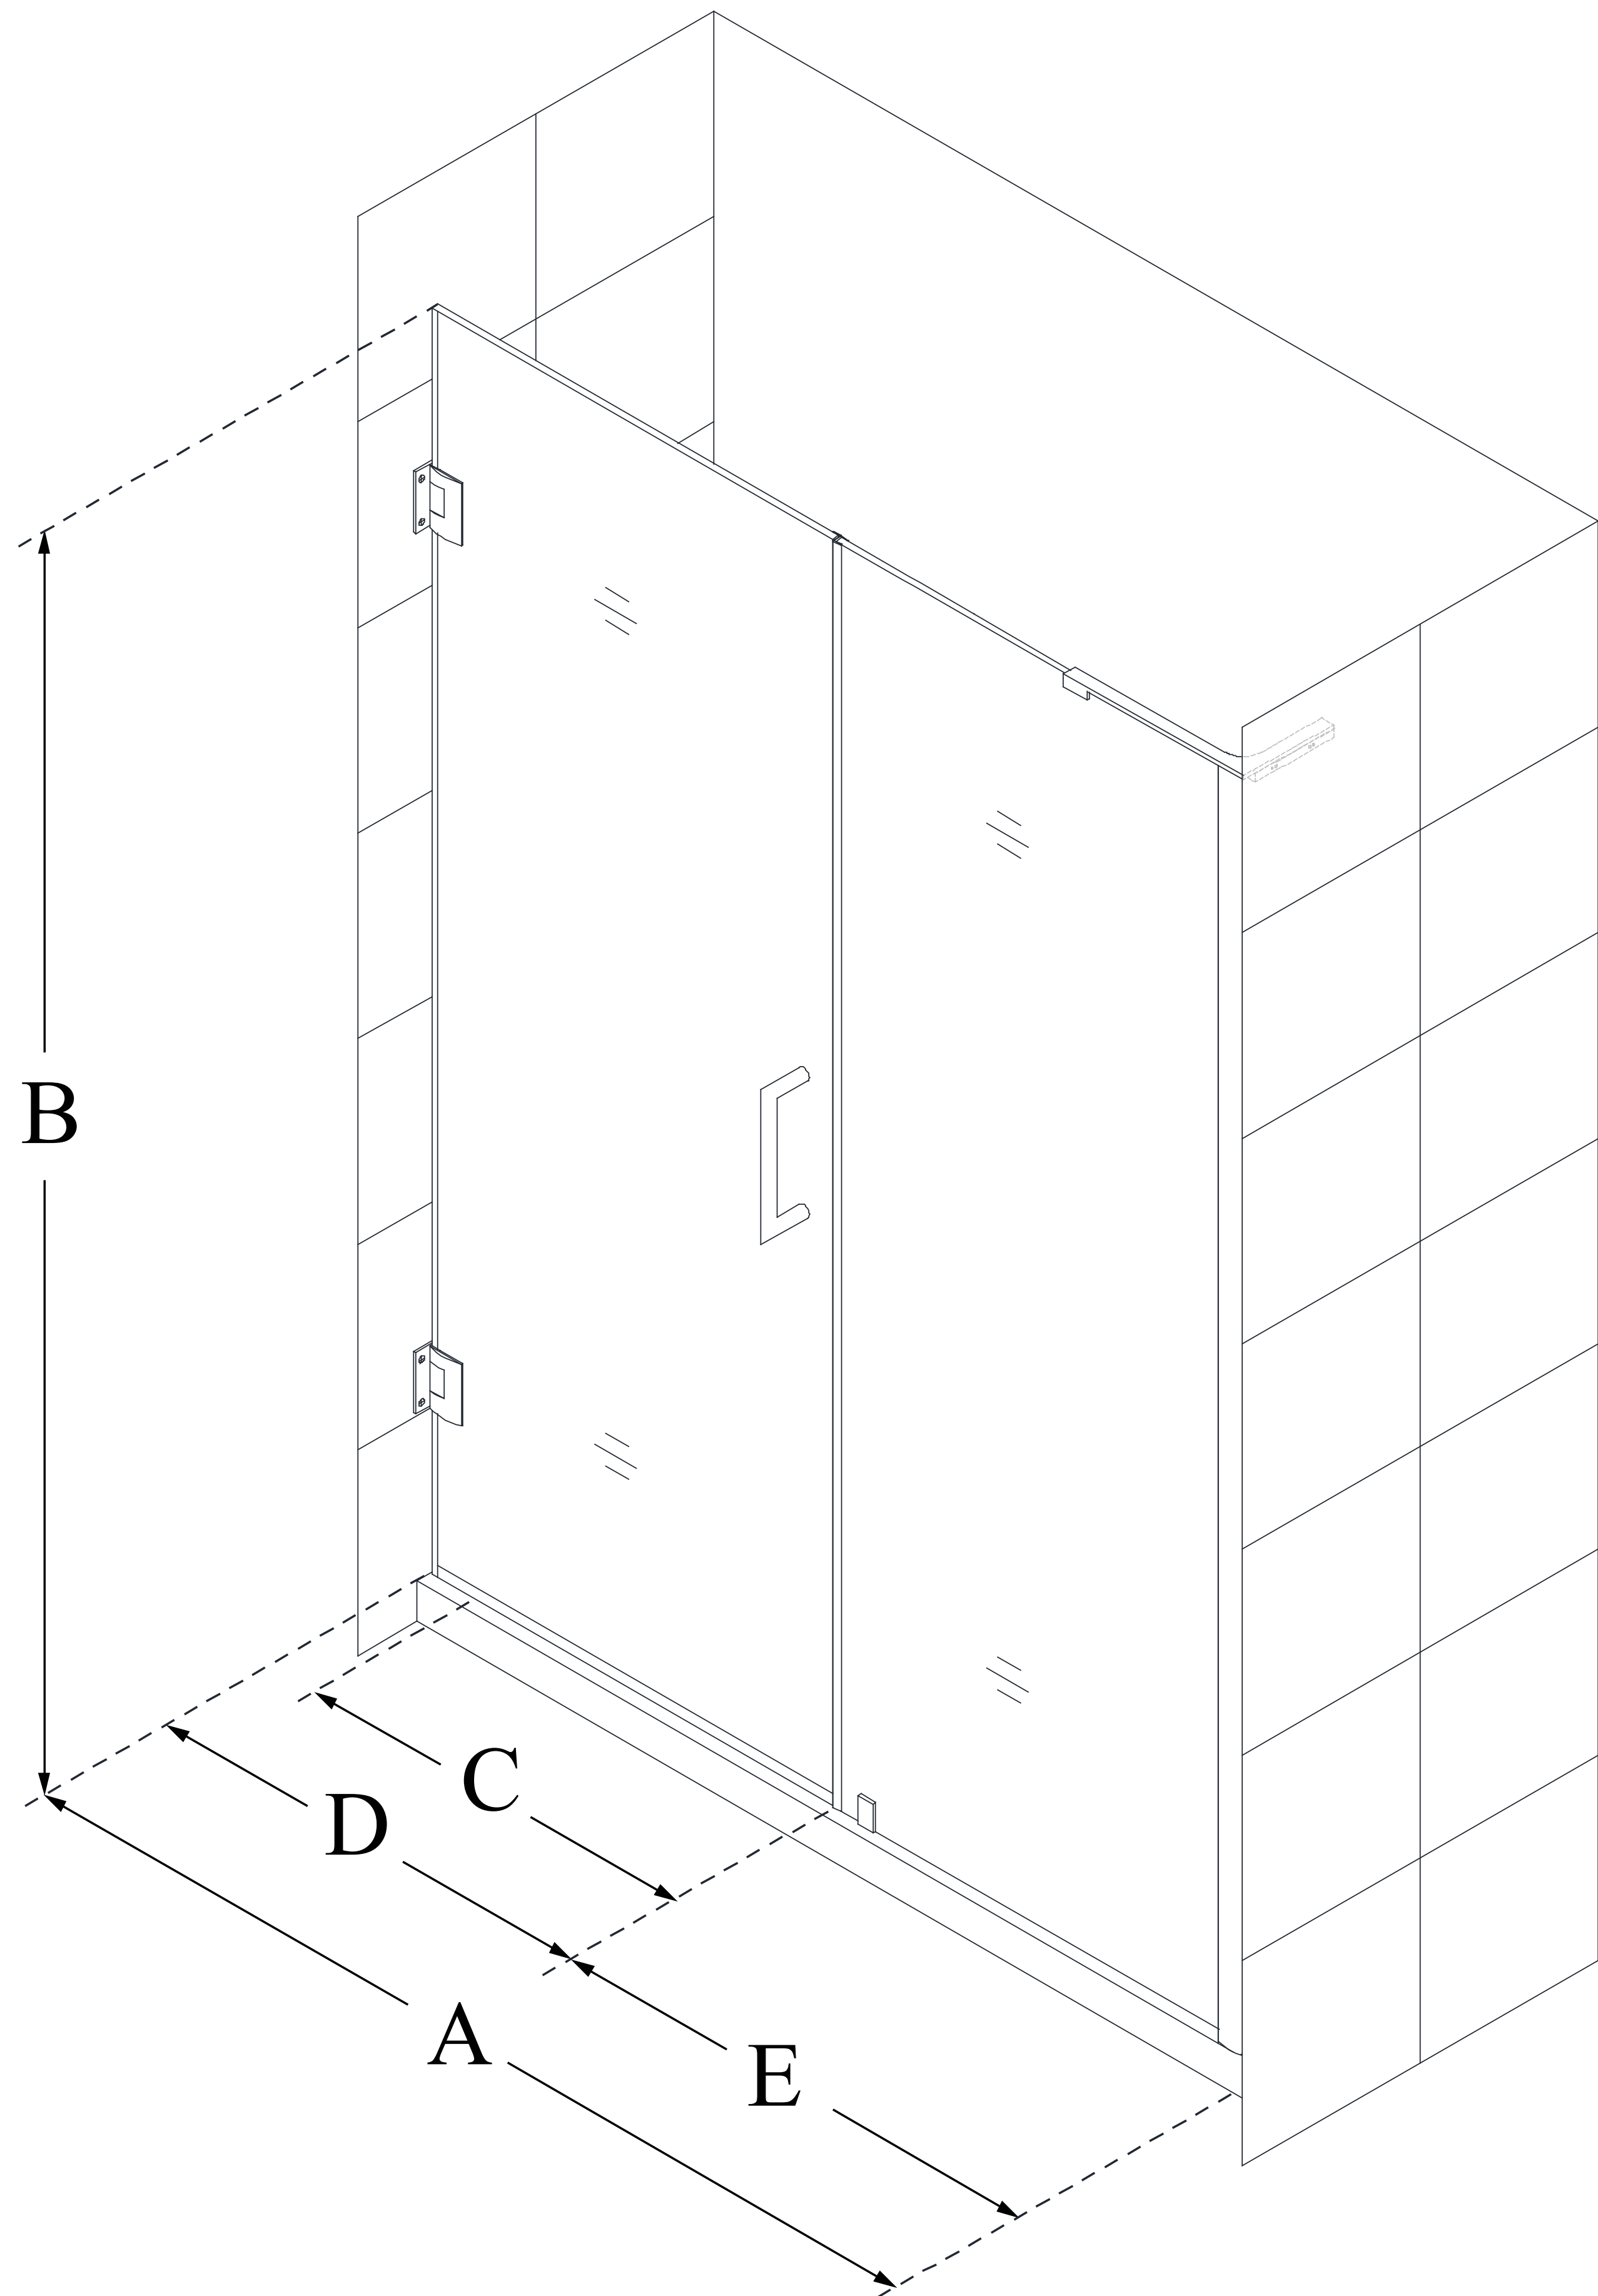

SHDR-2055722

UNIDOOR-LS

DreamLine Unidoor-LS 55-56
in. W x 72 in. H Frameless Hinged
Shower Door with Support Arm

SWING DOOR

CONFIGURATION DIMENSIONS:

A: 55 - 56 in.

MODEL WIDTH

B: 72 in.

MODEL HEIGHT

C: 24 in.

ACCESS WIDTH

D: 25 in.

DOOR WIDTH

E: 30 in.

INLINE PANEL WIDTH

1 1/2 in.

MINIMUM THRESHOLD WIDTH

Yes (Inline Panel)

DRILLING REQUIRED

DreamLine reserves the right to update or modify the hardware or materials pictured without prior notice for the purpose of product improvement and customer satisfaction.