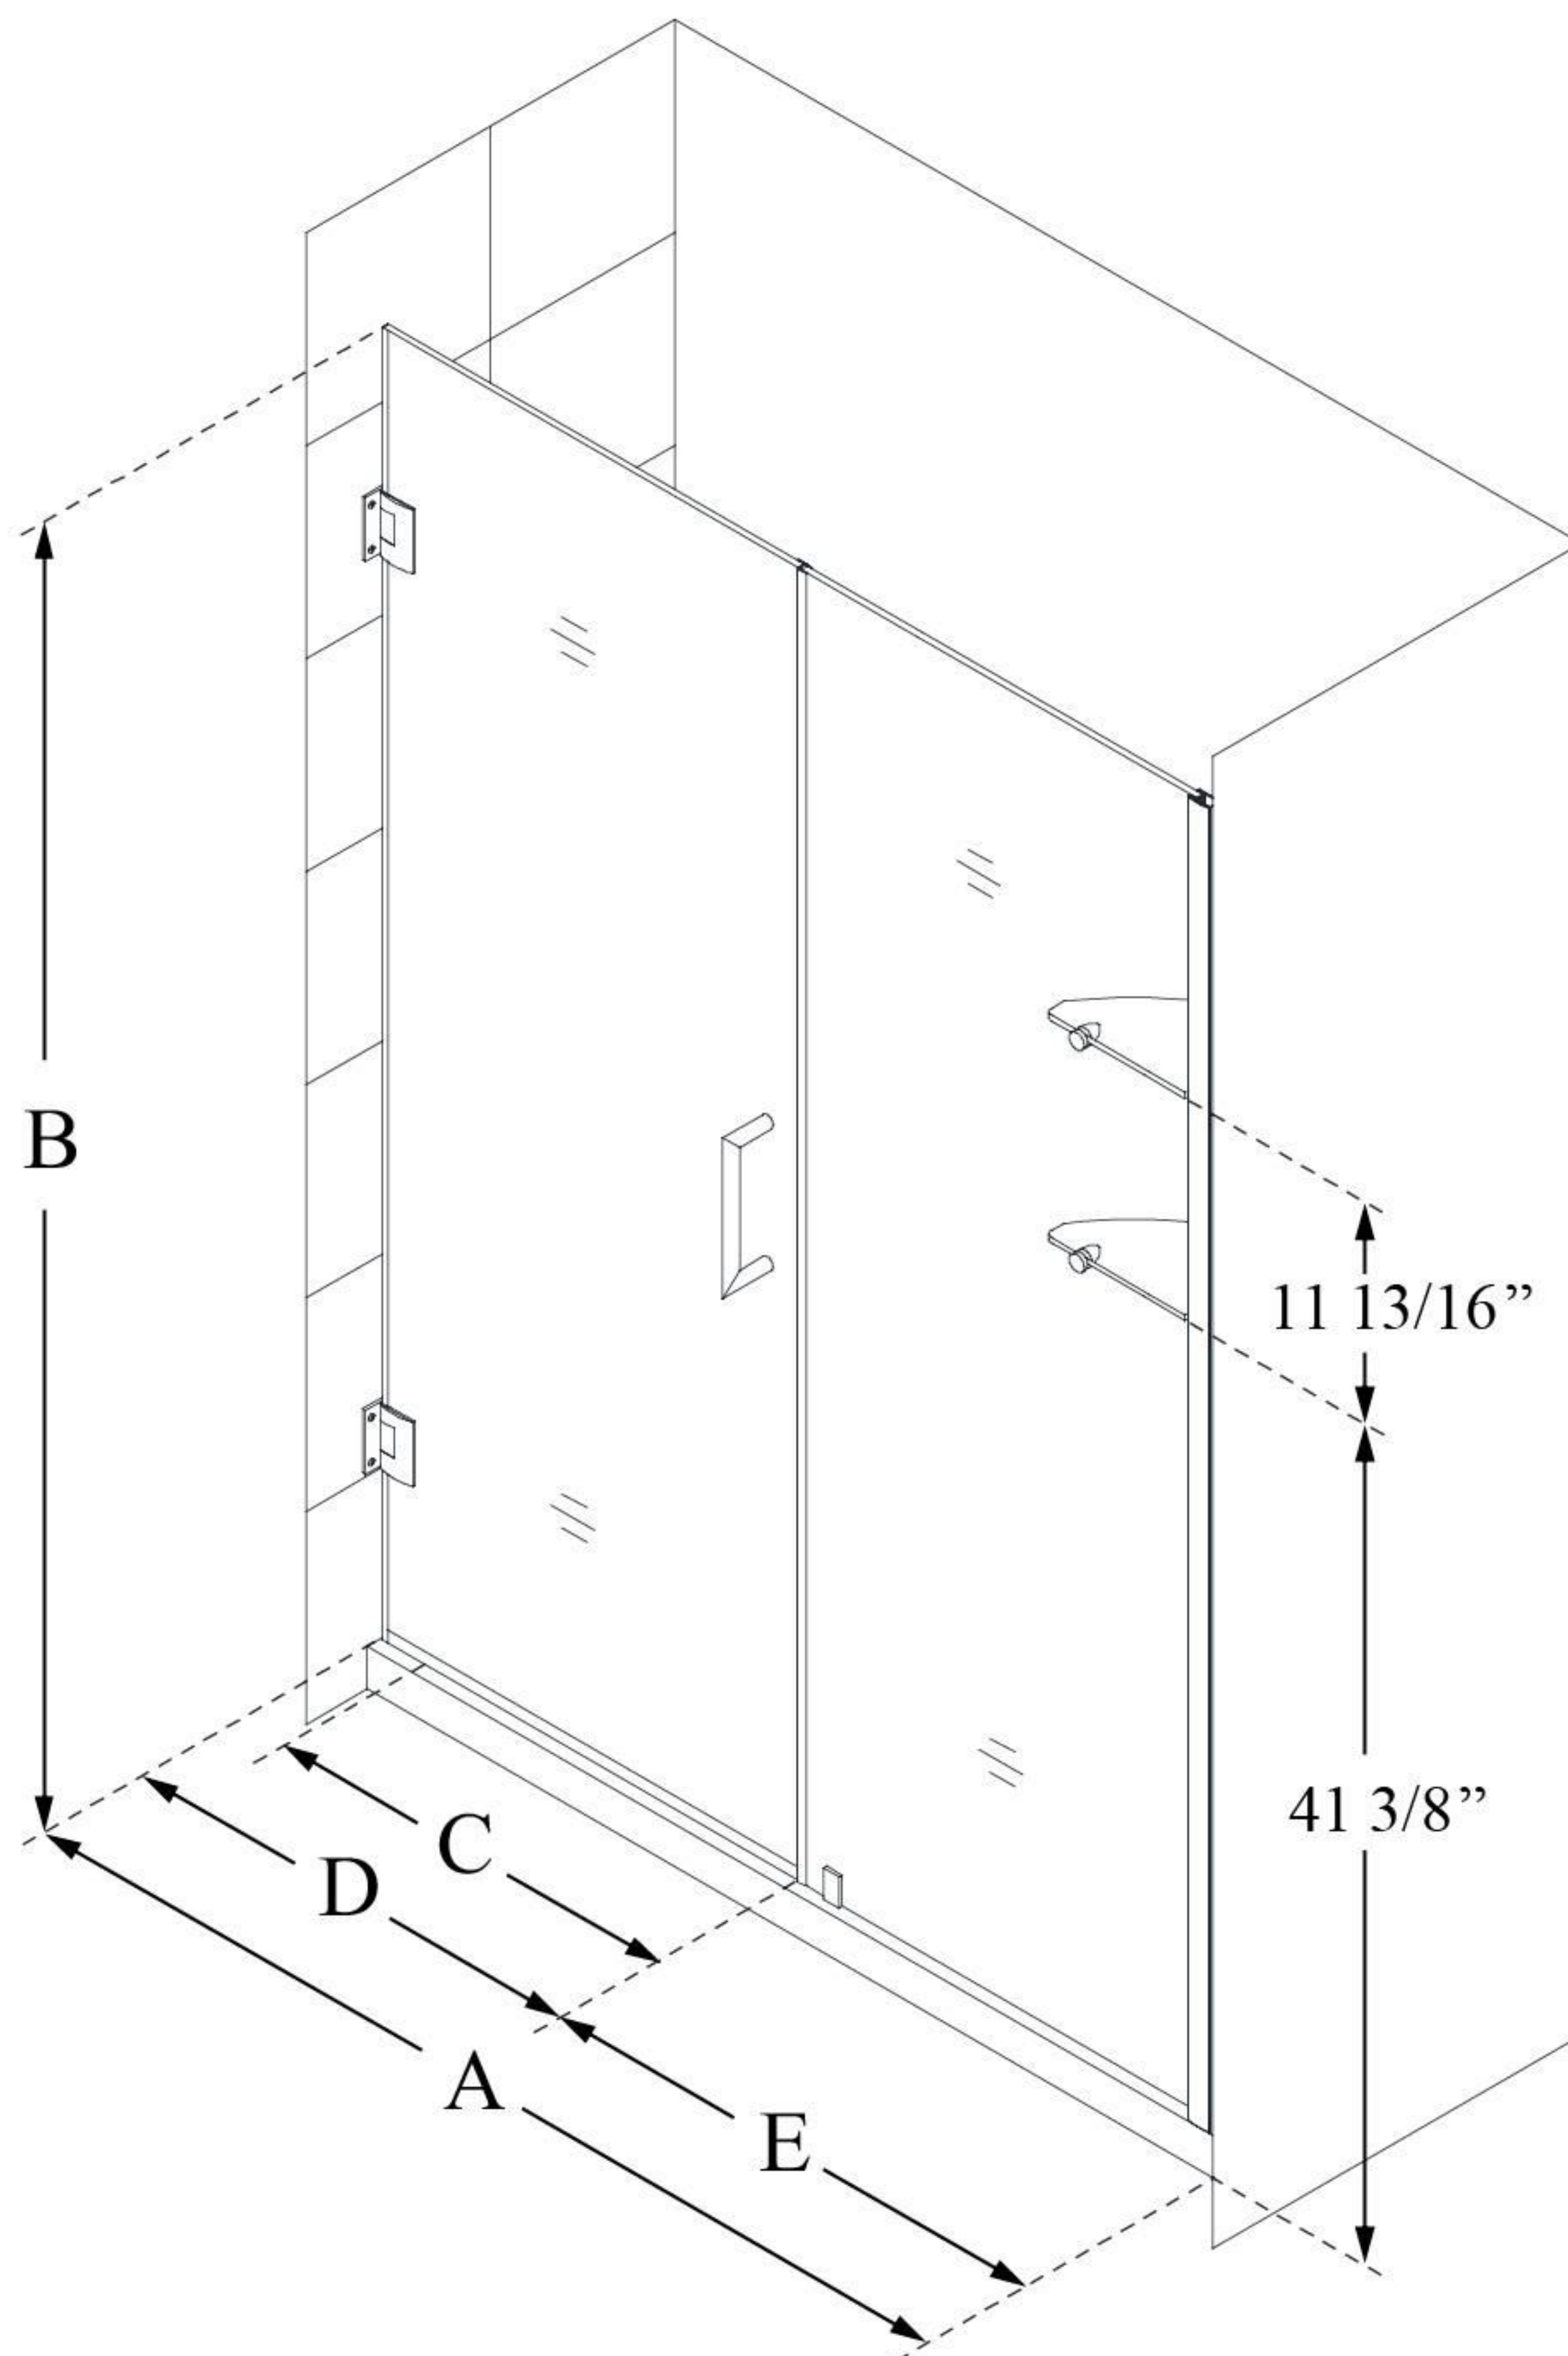

## UNIDOOR

DreamLine Unidoor 55-56" W x  
72" H Frameless Hinged Shower  
Door with Shelves, Clear Glass

**SWING DOOR**

### CONFIGURATION DIMENSIONS:

**A: 55 - 56"**

MODEL WIDTH

**B: 72"**

MODEL HEIGHT

**C: 24"**

ACCESS WIDTH

**D: 25"**

DOOR WIDTH

**E: 30"**

INLINE PANEL WIDTH

DreamLine reserves the right to update or modify the hardware or materials pictured without prior notice for the purpose of product improvement and customer satisfaction.