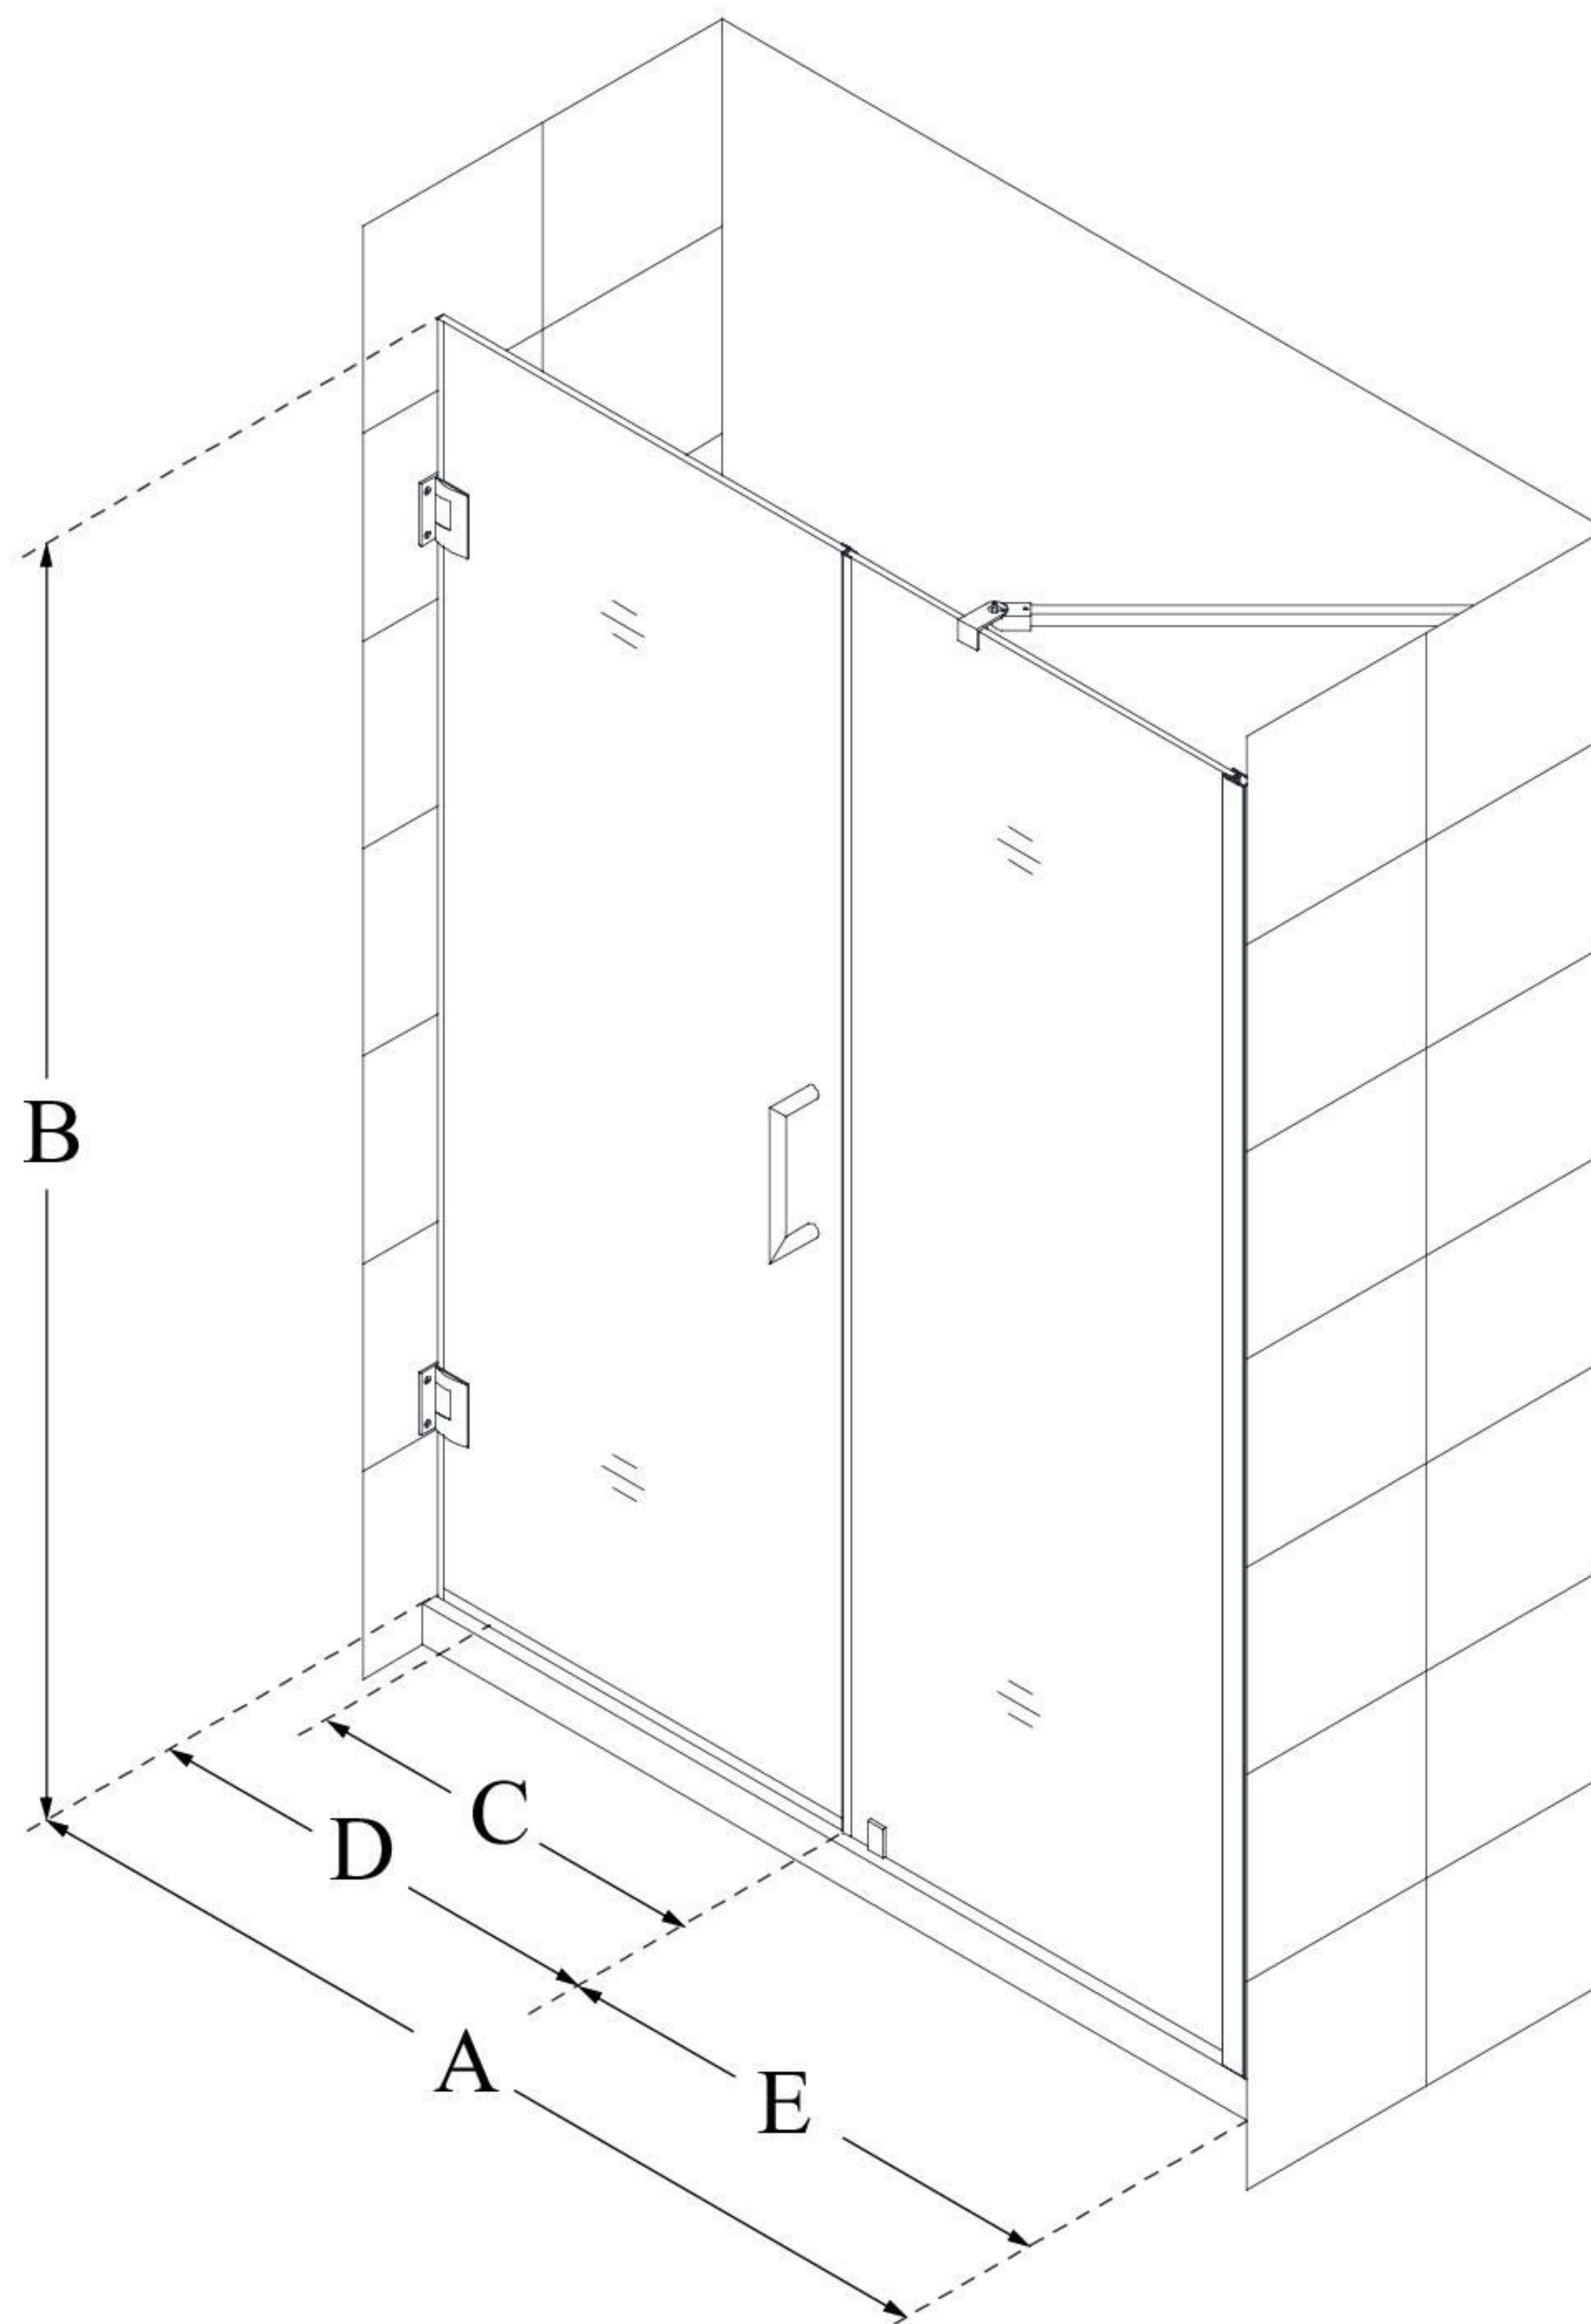

## UNIDOOR

DreamLine Unidoor 55-56" W x  
72" H Frameless Hinged Shower  
Door with Support Arm, Clear  
Glass

**SWING DOOR**

### CONFIGURATION DIMENSIONS:

**A: 55 - 56"**

MODEL WIDTH

**B: 72"**

MODEL HEIGHT

**C: 24"**

ACCESS WIDTH

**D: 25"**

DOOR WIDTH

**E: 30"**

INLINE PANEL WIDTH

DreamLine reserves the right to update or modify the hardware or materials pictured without prior notice for the purpose of product improvement and customer satisfaction.