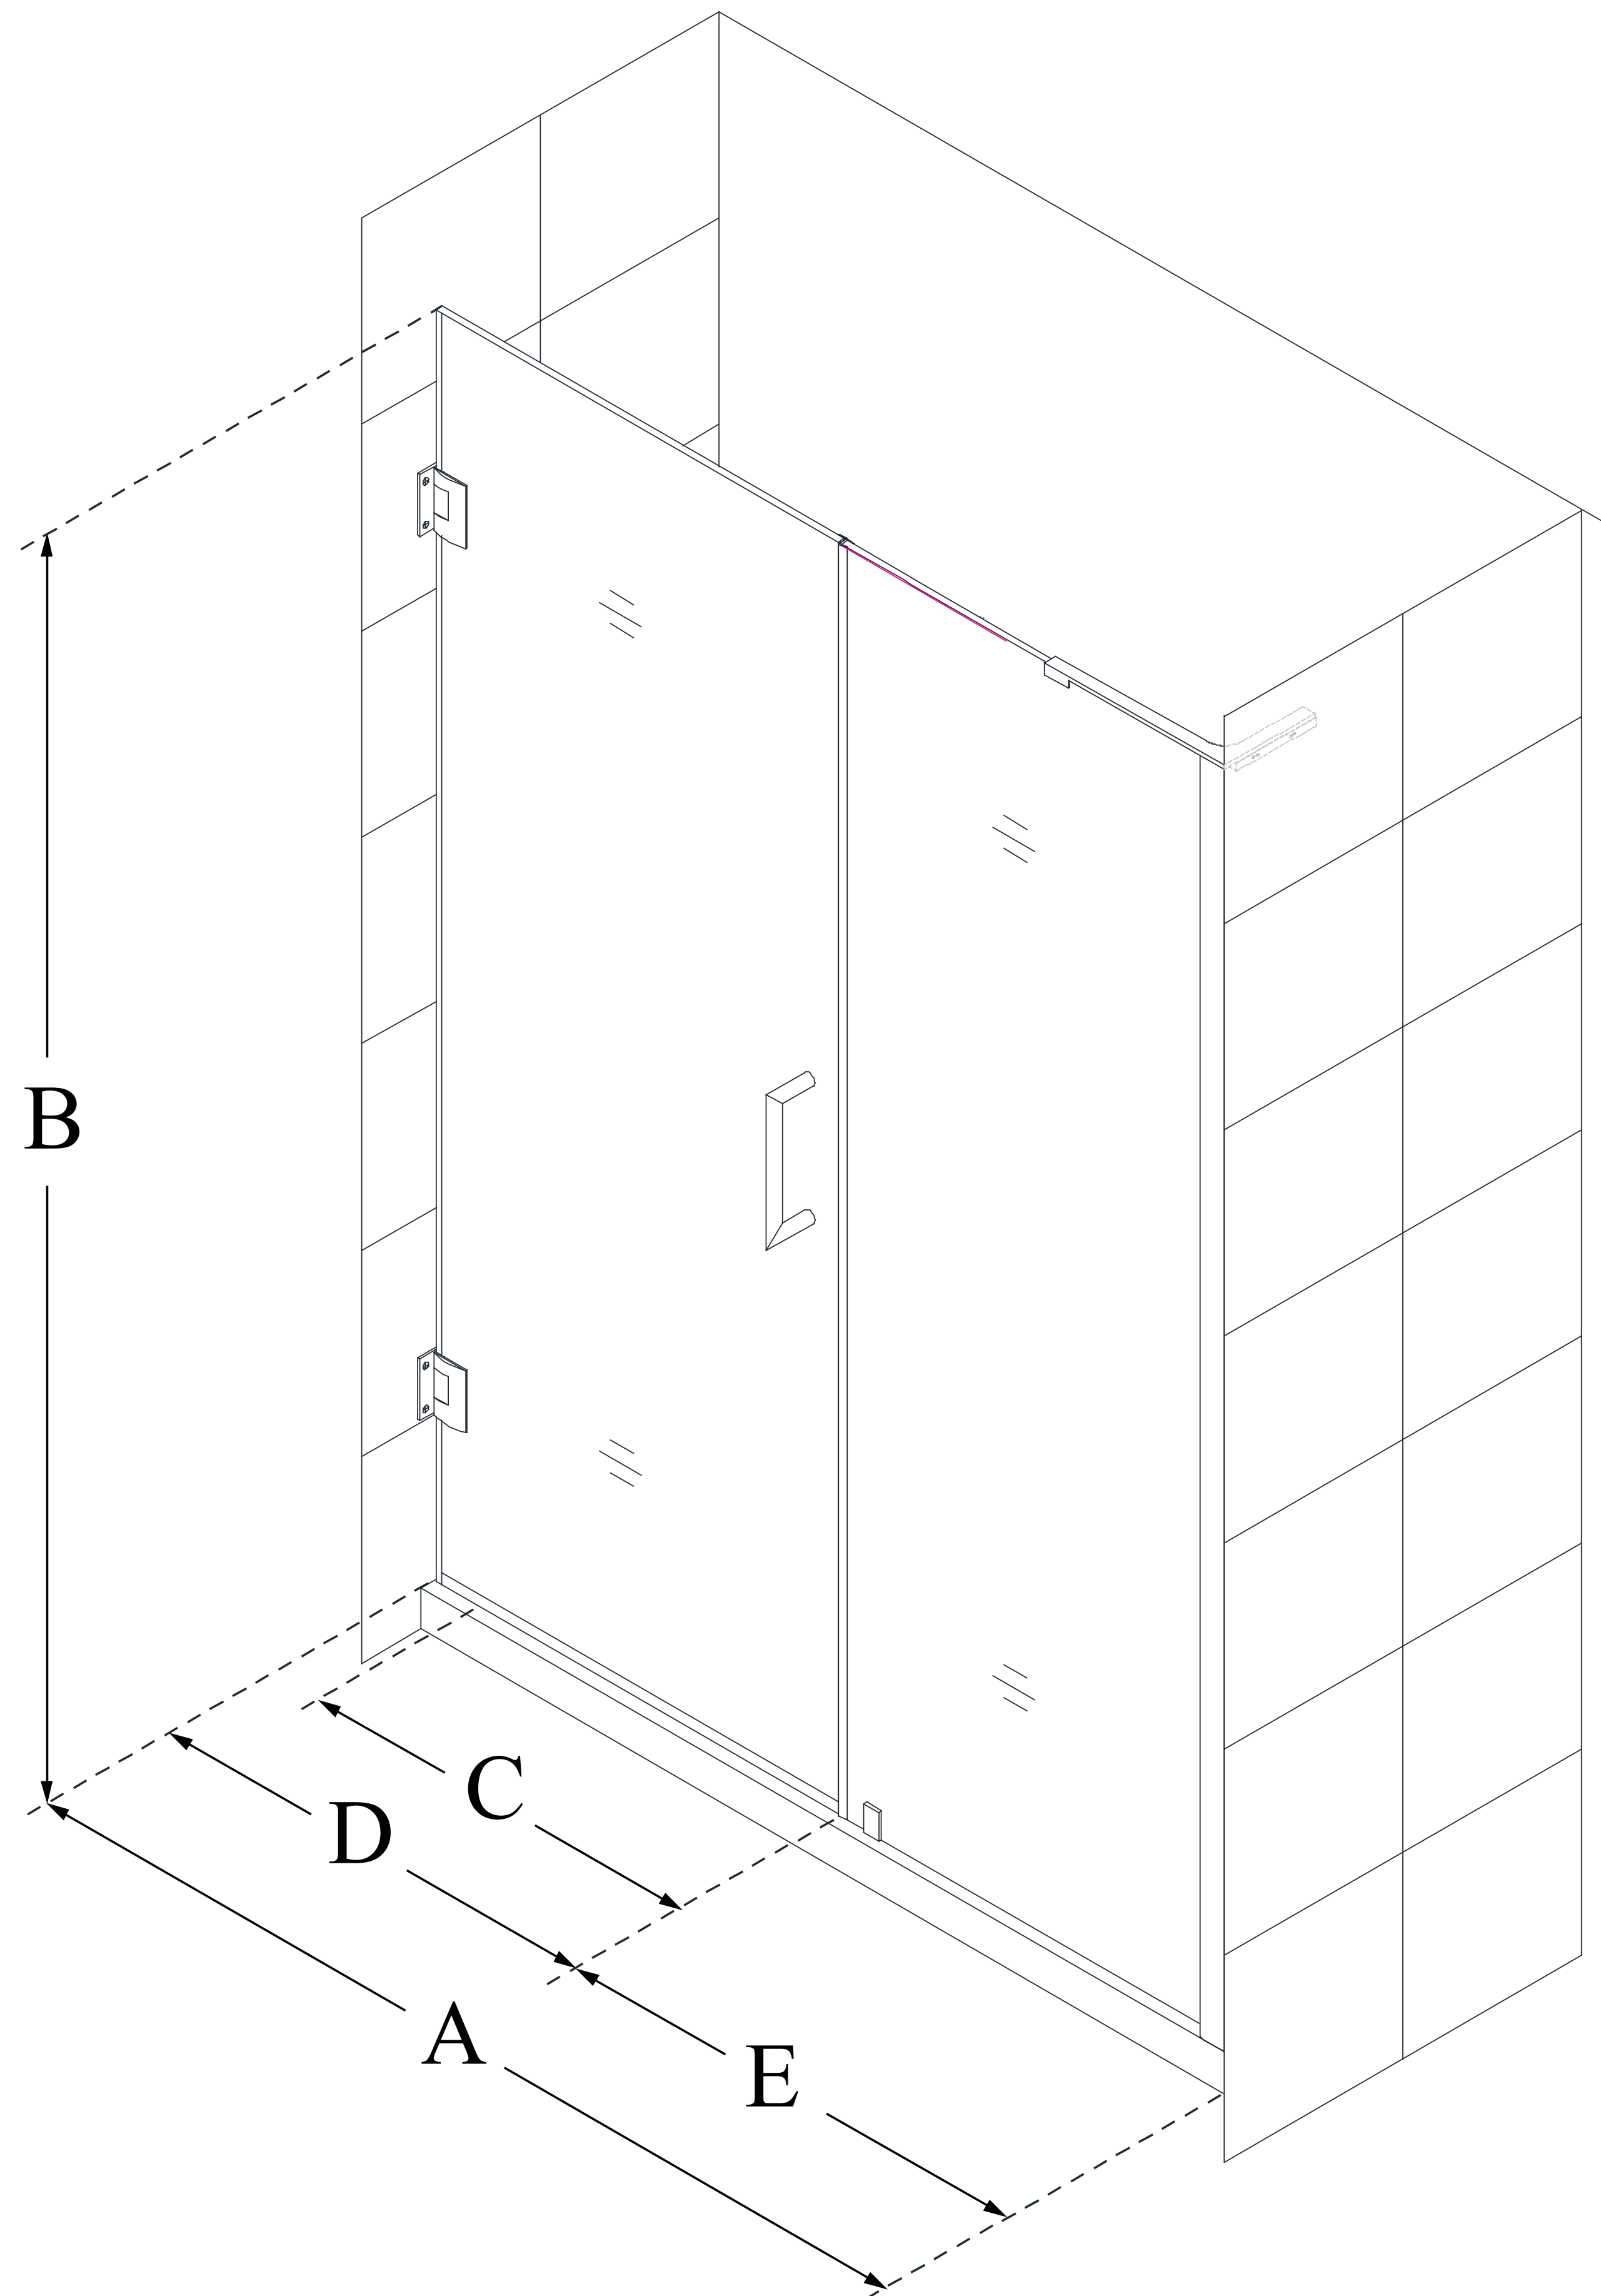

SHDR-2054722

UNIDOOR-LS

DreamLine Unidoor-LS 54-55
in. W x 72 in. H Frameless Hinged
Shower Door with Support Arm

SWING DOOR

CONFIGURATION DIMENSIONS:

A: 54 - 55 in.

MODEL WIDTH

B: 72 in.

MODEL HEIGHT

C: 29 in.

ACCESS WIDTH

D: 30 in.

DOOR WIDTH

E: 24 in.

INLINE PANEL WIDTH

1 1/2 in.

MINIMUM THRESHOLD REQUIRED

Yes (Inline Panel)

DRILLING REQUIRED

DreamLine reserves the right to update or modify the hardware or materials pictured without prior notice for the purpose of product improvement and customer satisfaction.