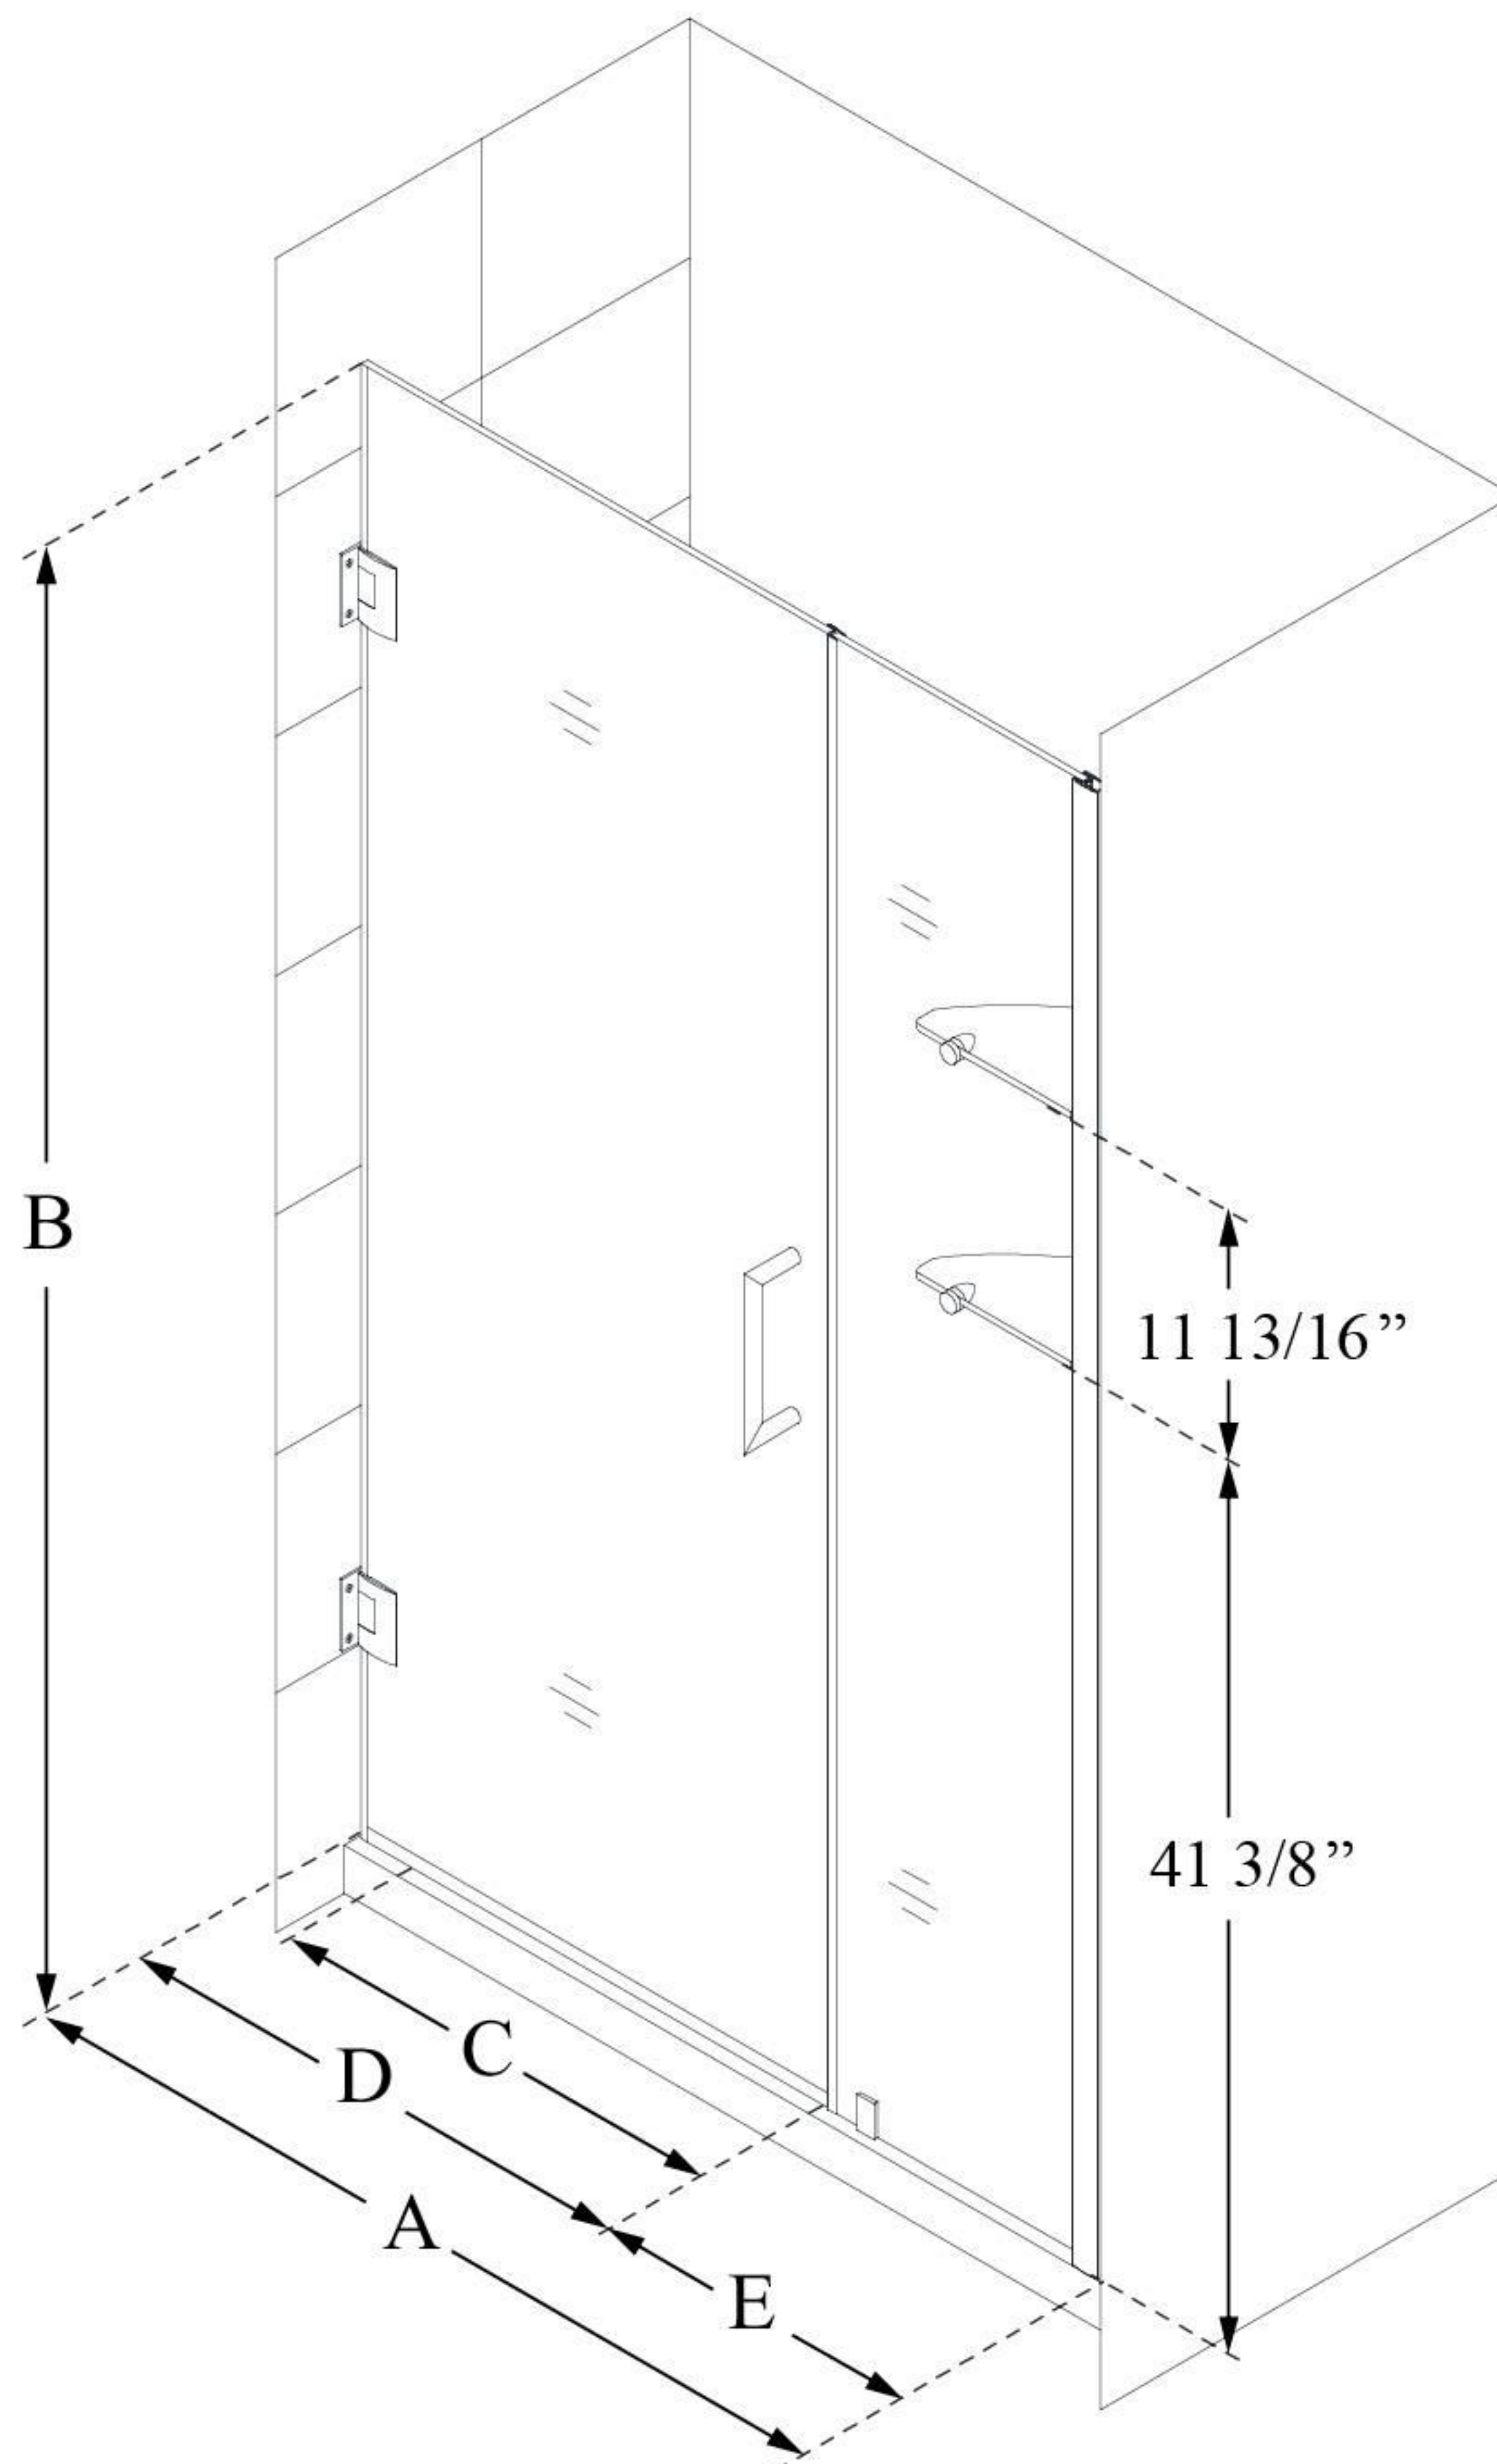

SHDR-20547210S

UNIDOOR

DreamLine Unidoor 54-55" W x
72" H Frameless Hinged Shower
Door with Shelves, Clear Glass

SWING DOOR

CONFIGURATION DIMENSIONS:

A: 54 - 55"

MODEL WIDTH

B: 72"

MODEL HEIGHT

C: 29"

ACCESS WIDTH

D: 30"

DOOR WIDTH

E: 24"

INLINE PANEL WIDTH

DreamLine reserves the right to update or modify the hardware or materials pictured without prior notice for the purpose of product improvement and customer satisfaction.