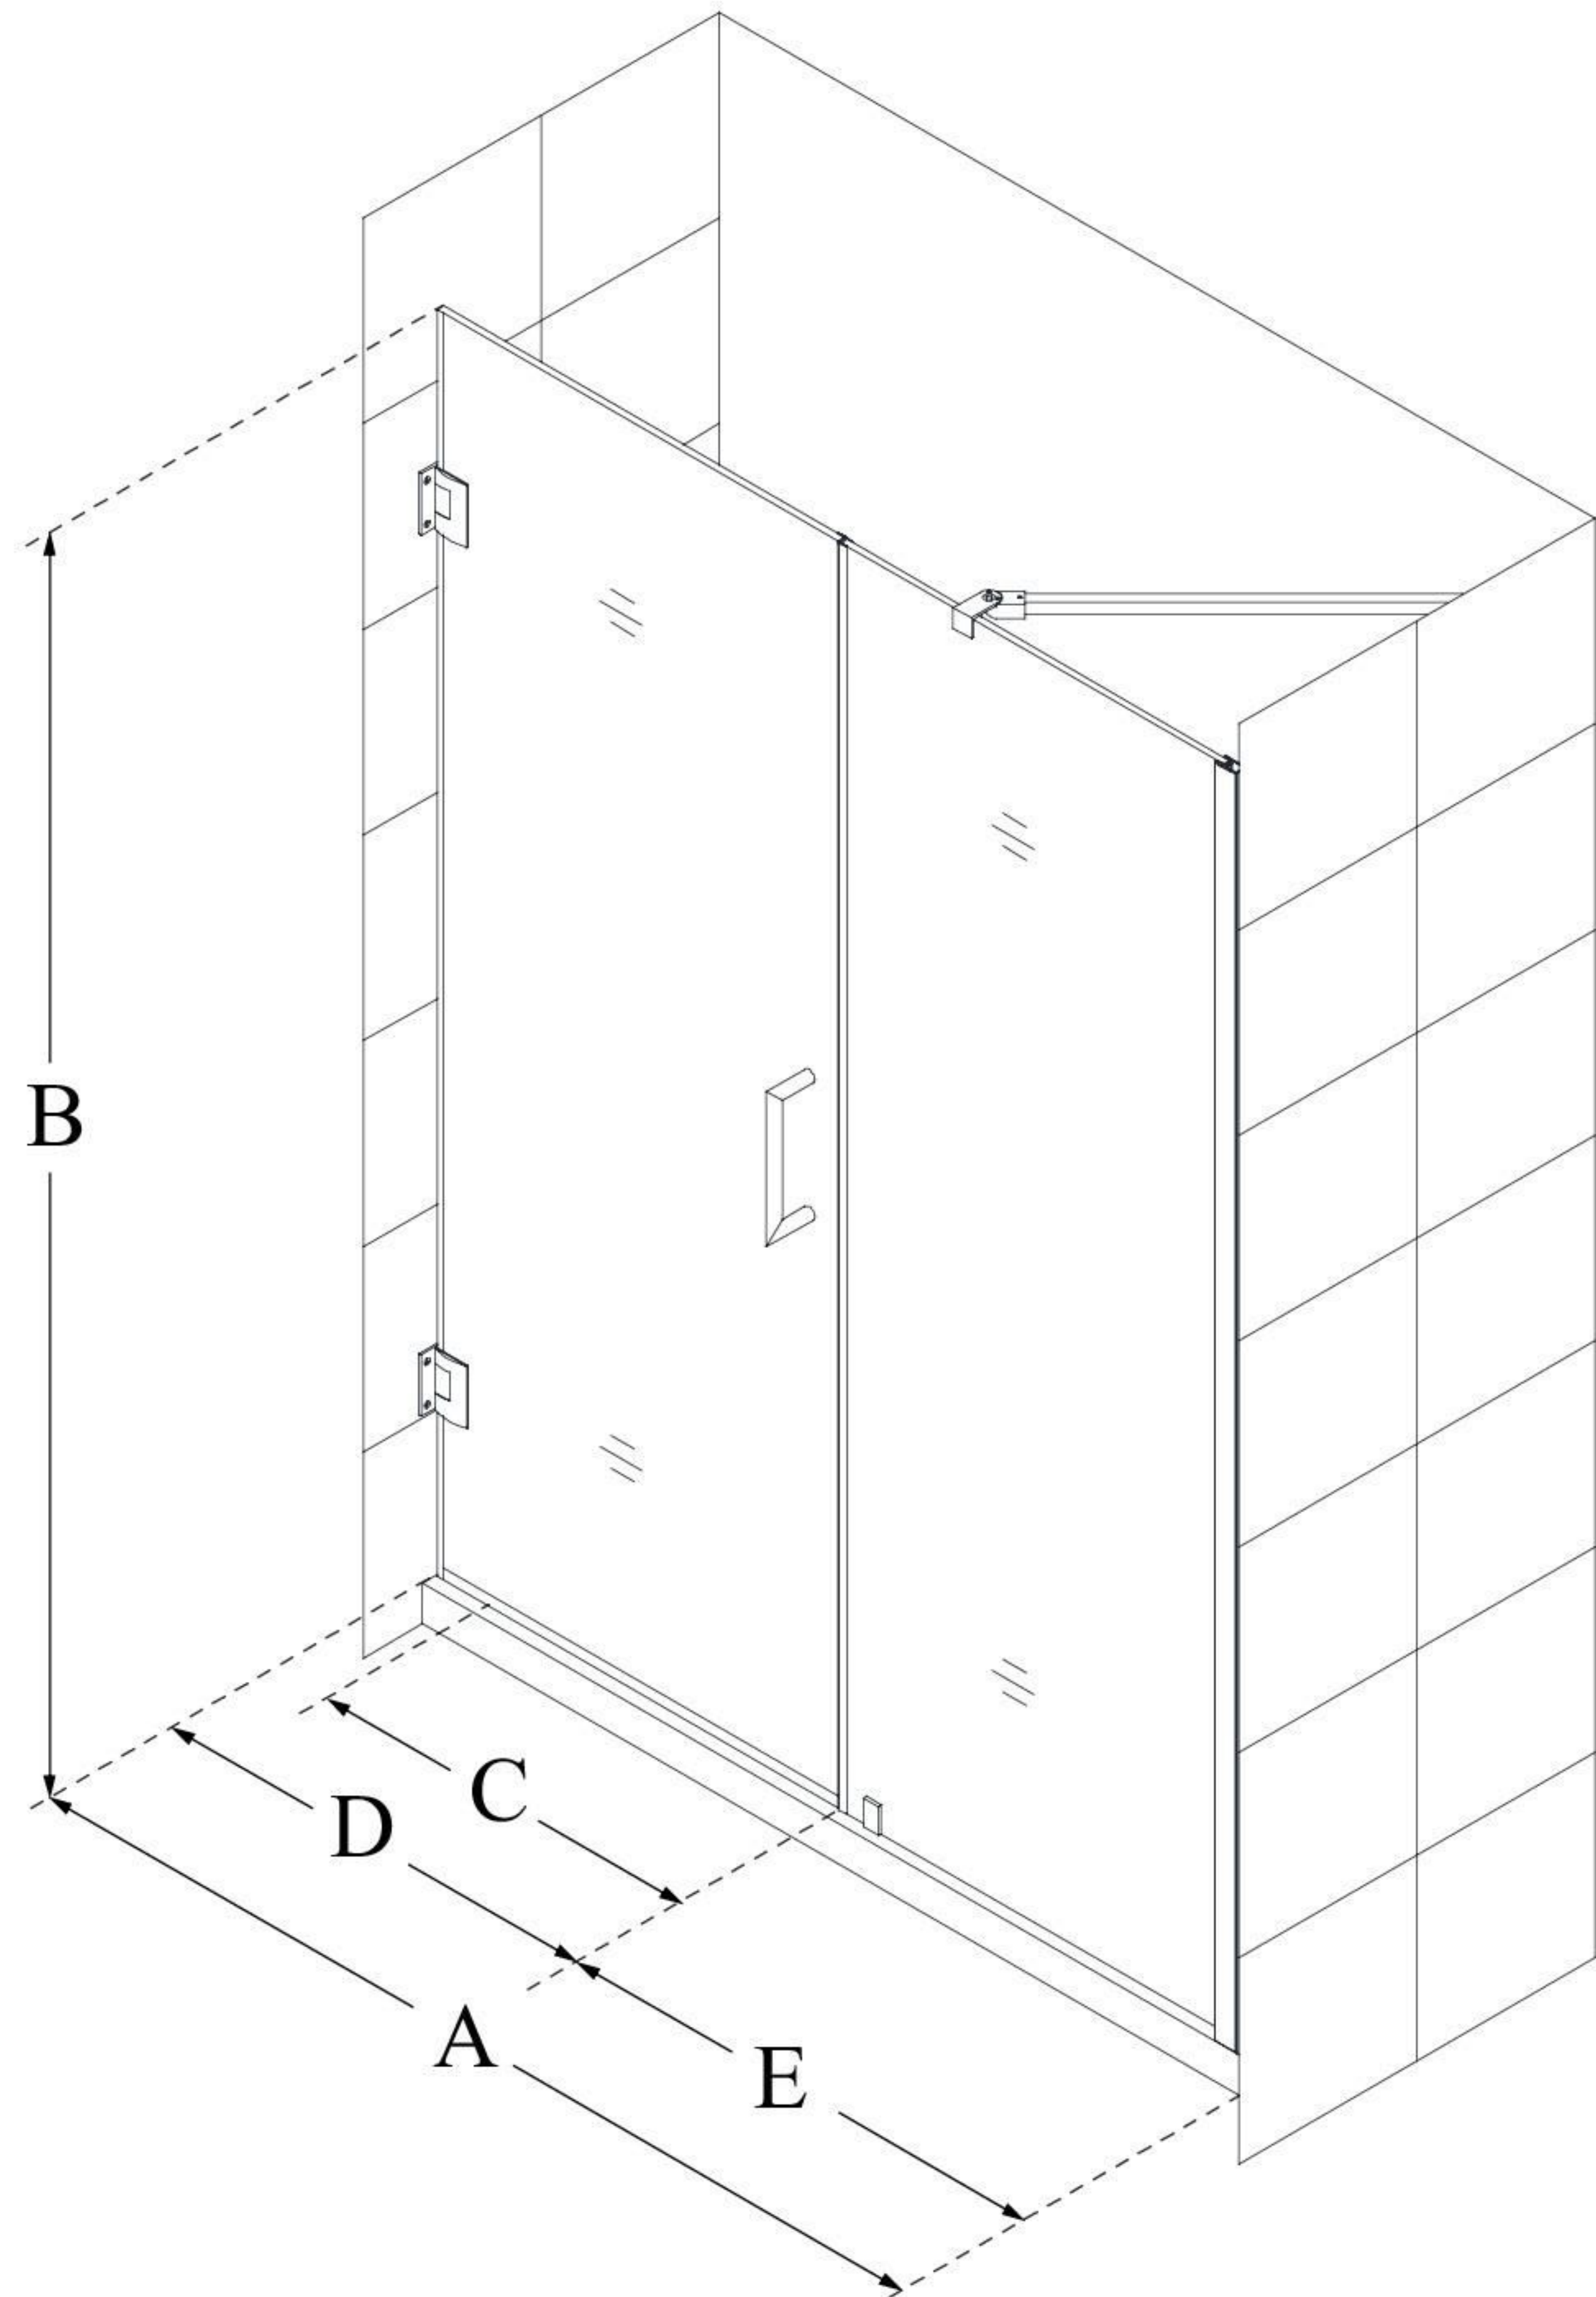

SHDR-20547210C

UNIDOOR

DreamLine Unidoor 54-55" W x
72" H Frameless Hinged Shower
Door with Support Arm, Clear
Glass

SWING DOOR

CONFIGURATION DIMENSIONS:

A: 54 - 55"

MODEL WIDTH

B: 72"

MODEL HEIGHT

C: 23"

ACCESS WIDTH

D: 24"

DOOR WIDTH

E: 30"

INLINE PANEL WIDTH

DreamLine reserves the right to update or modify the hardware or materials pictured without prior notice for the purpose of product improvement and customer satisfaction.