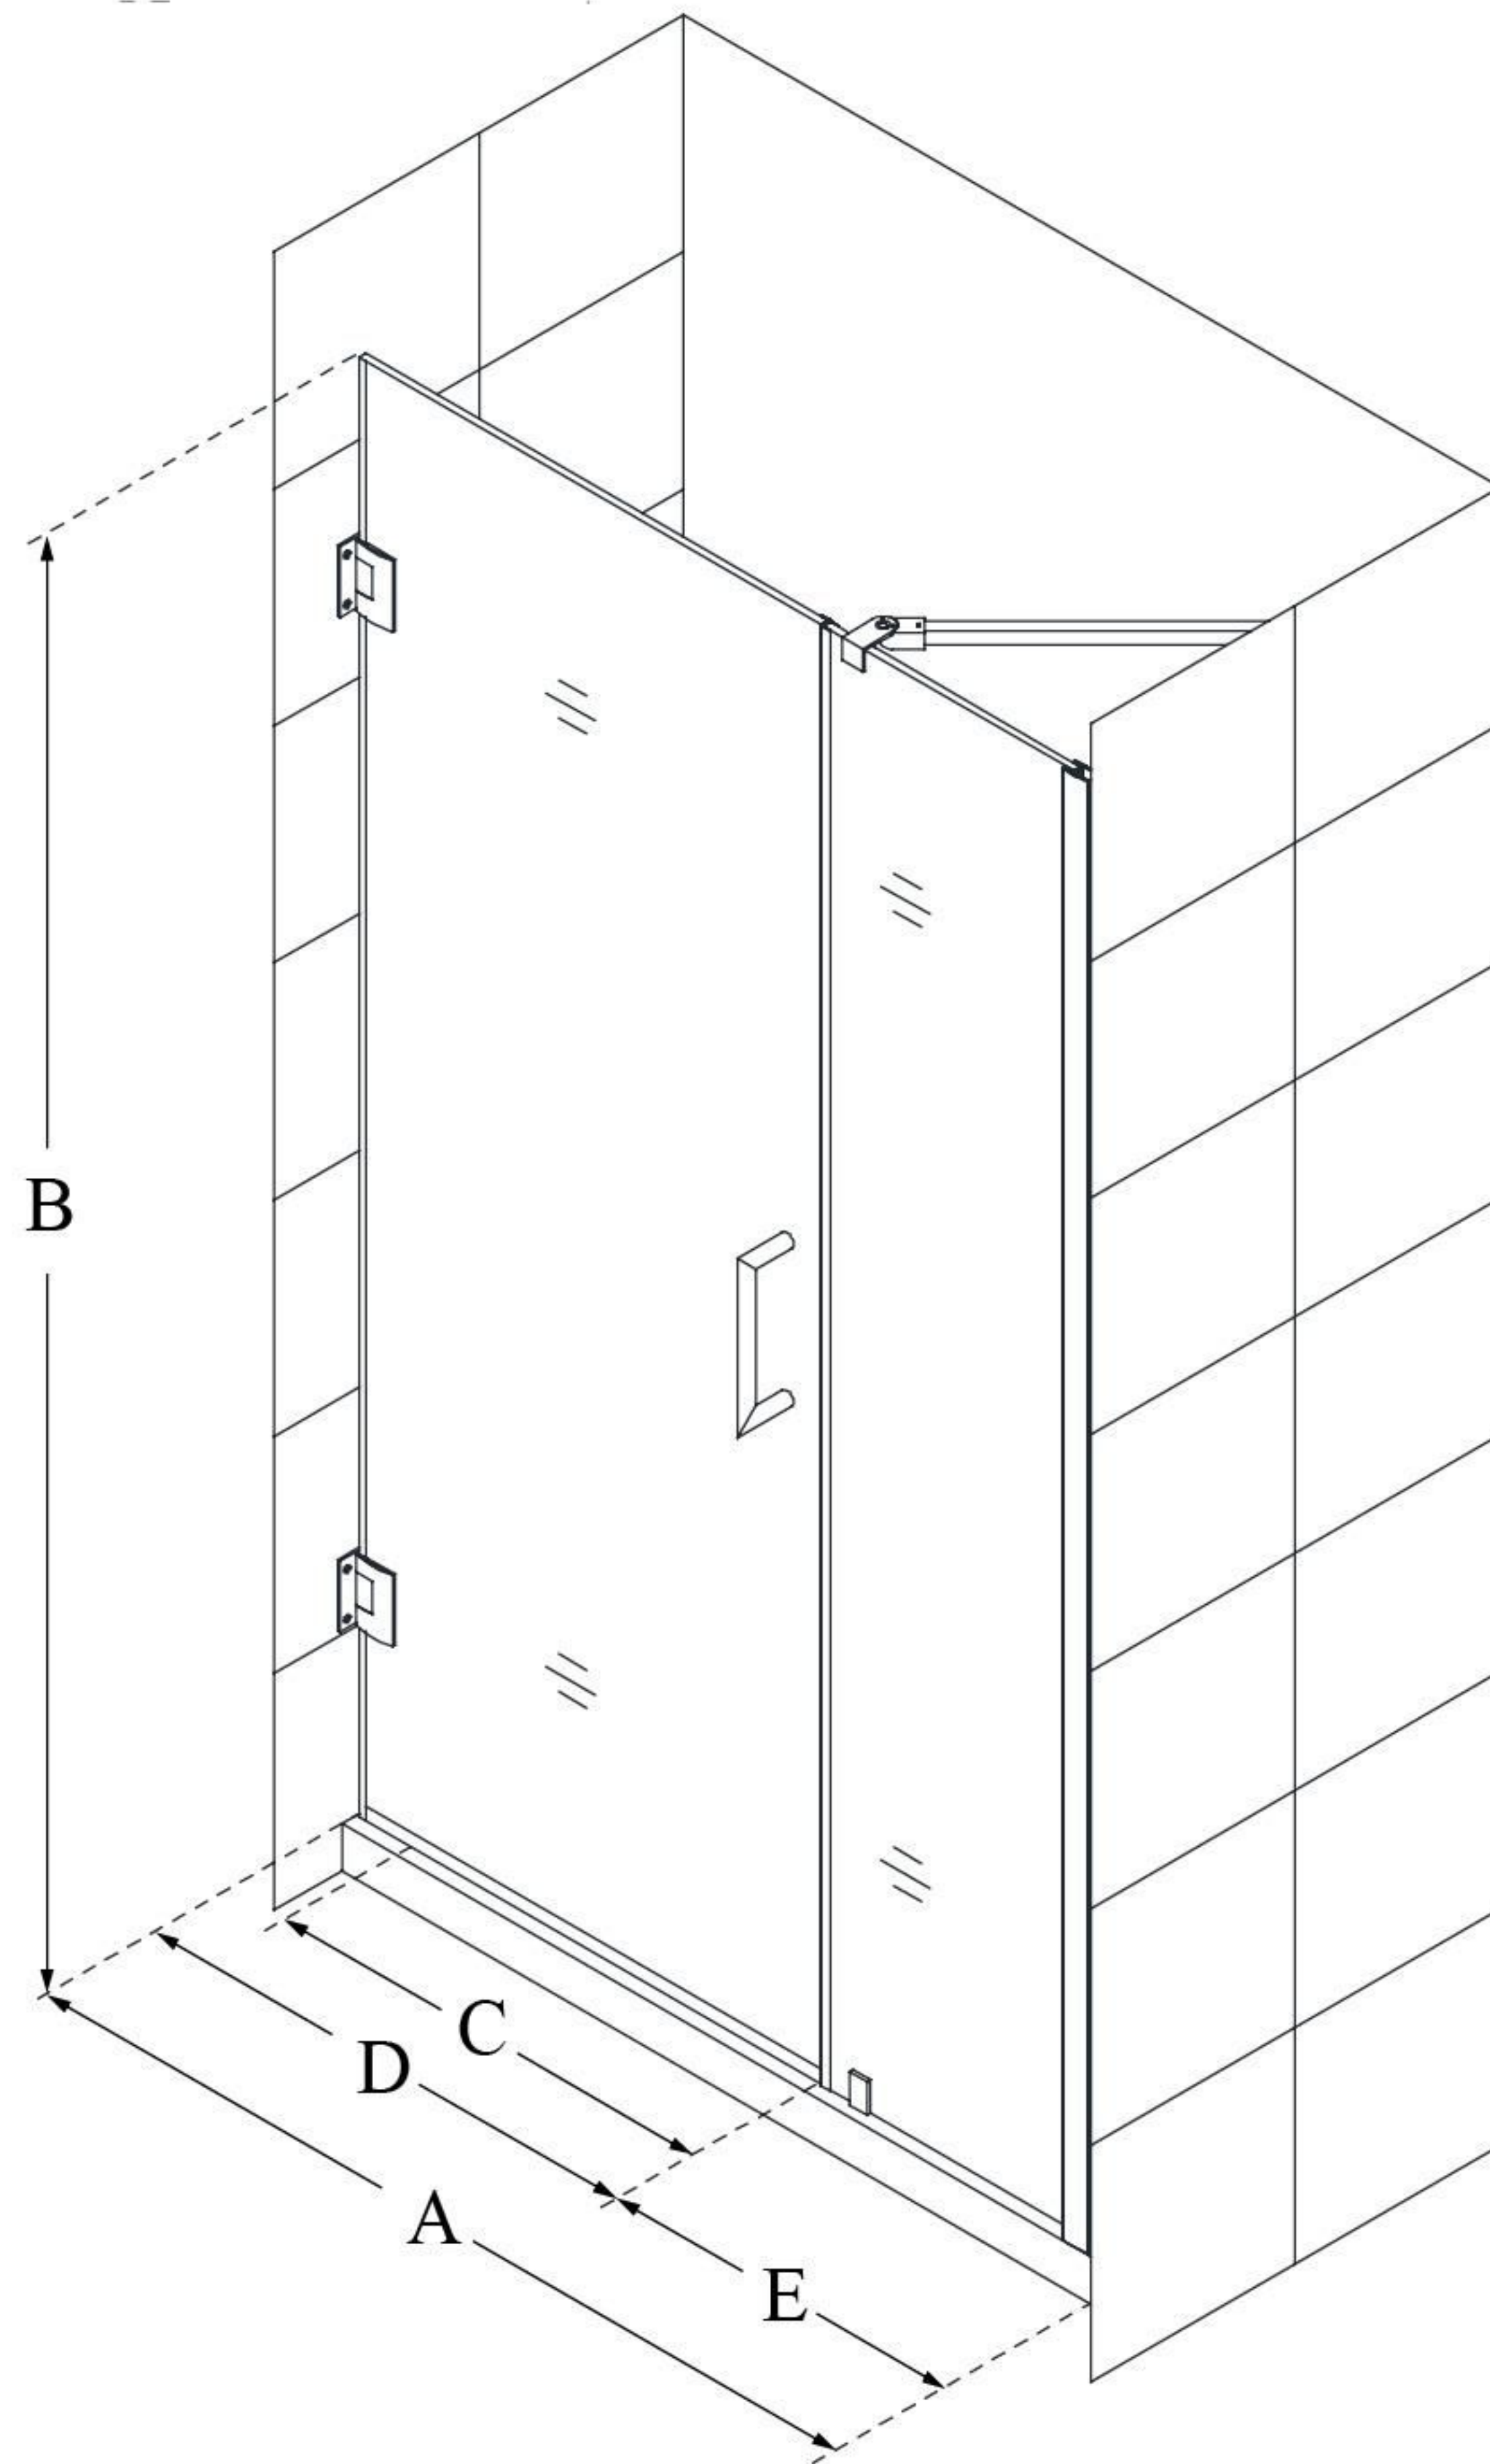

## UNIDOOR

DreamLine Unidoor 54-55" W x  
72" H Frameless Hinged Shower  
Door with Support Arm, Clear  
Glass

**SWING DOOR**

### CONFIGURATION DIMENSIONS:

**A: 54 - 55"**

MODEL WIDTH

**B: 72"**

MODEL HEIGHT

**C: 29"**

ACCESS WIDTH

**D: 30"**

DOOR WIDTH

**E: 24"**

INLINE PANEL WIDTH

DreamLine reserves the right to update or modify the hardware or materials pictured without prior notice for the purpose of product improvement and customer satisfaction.