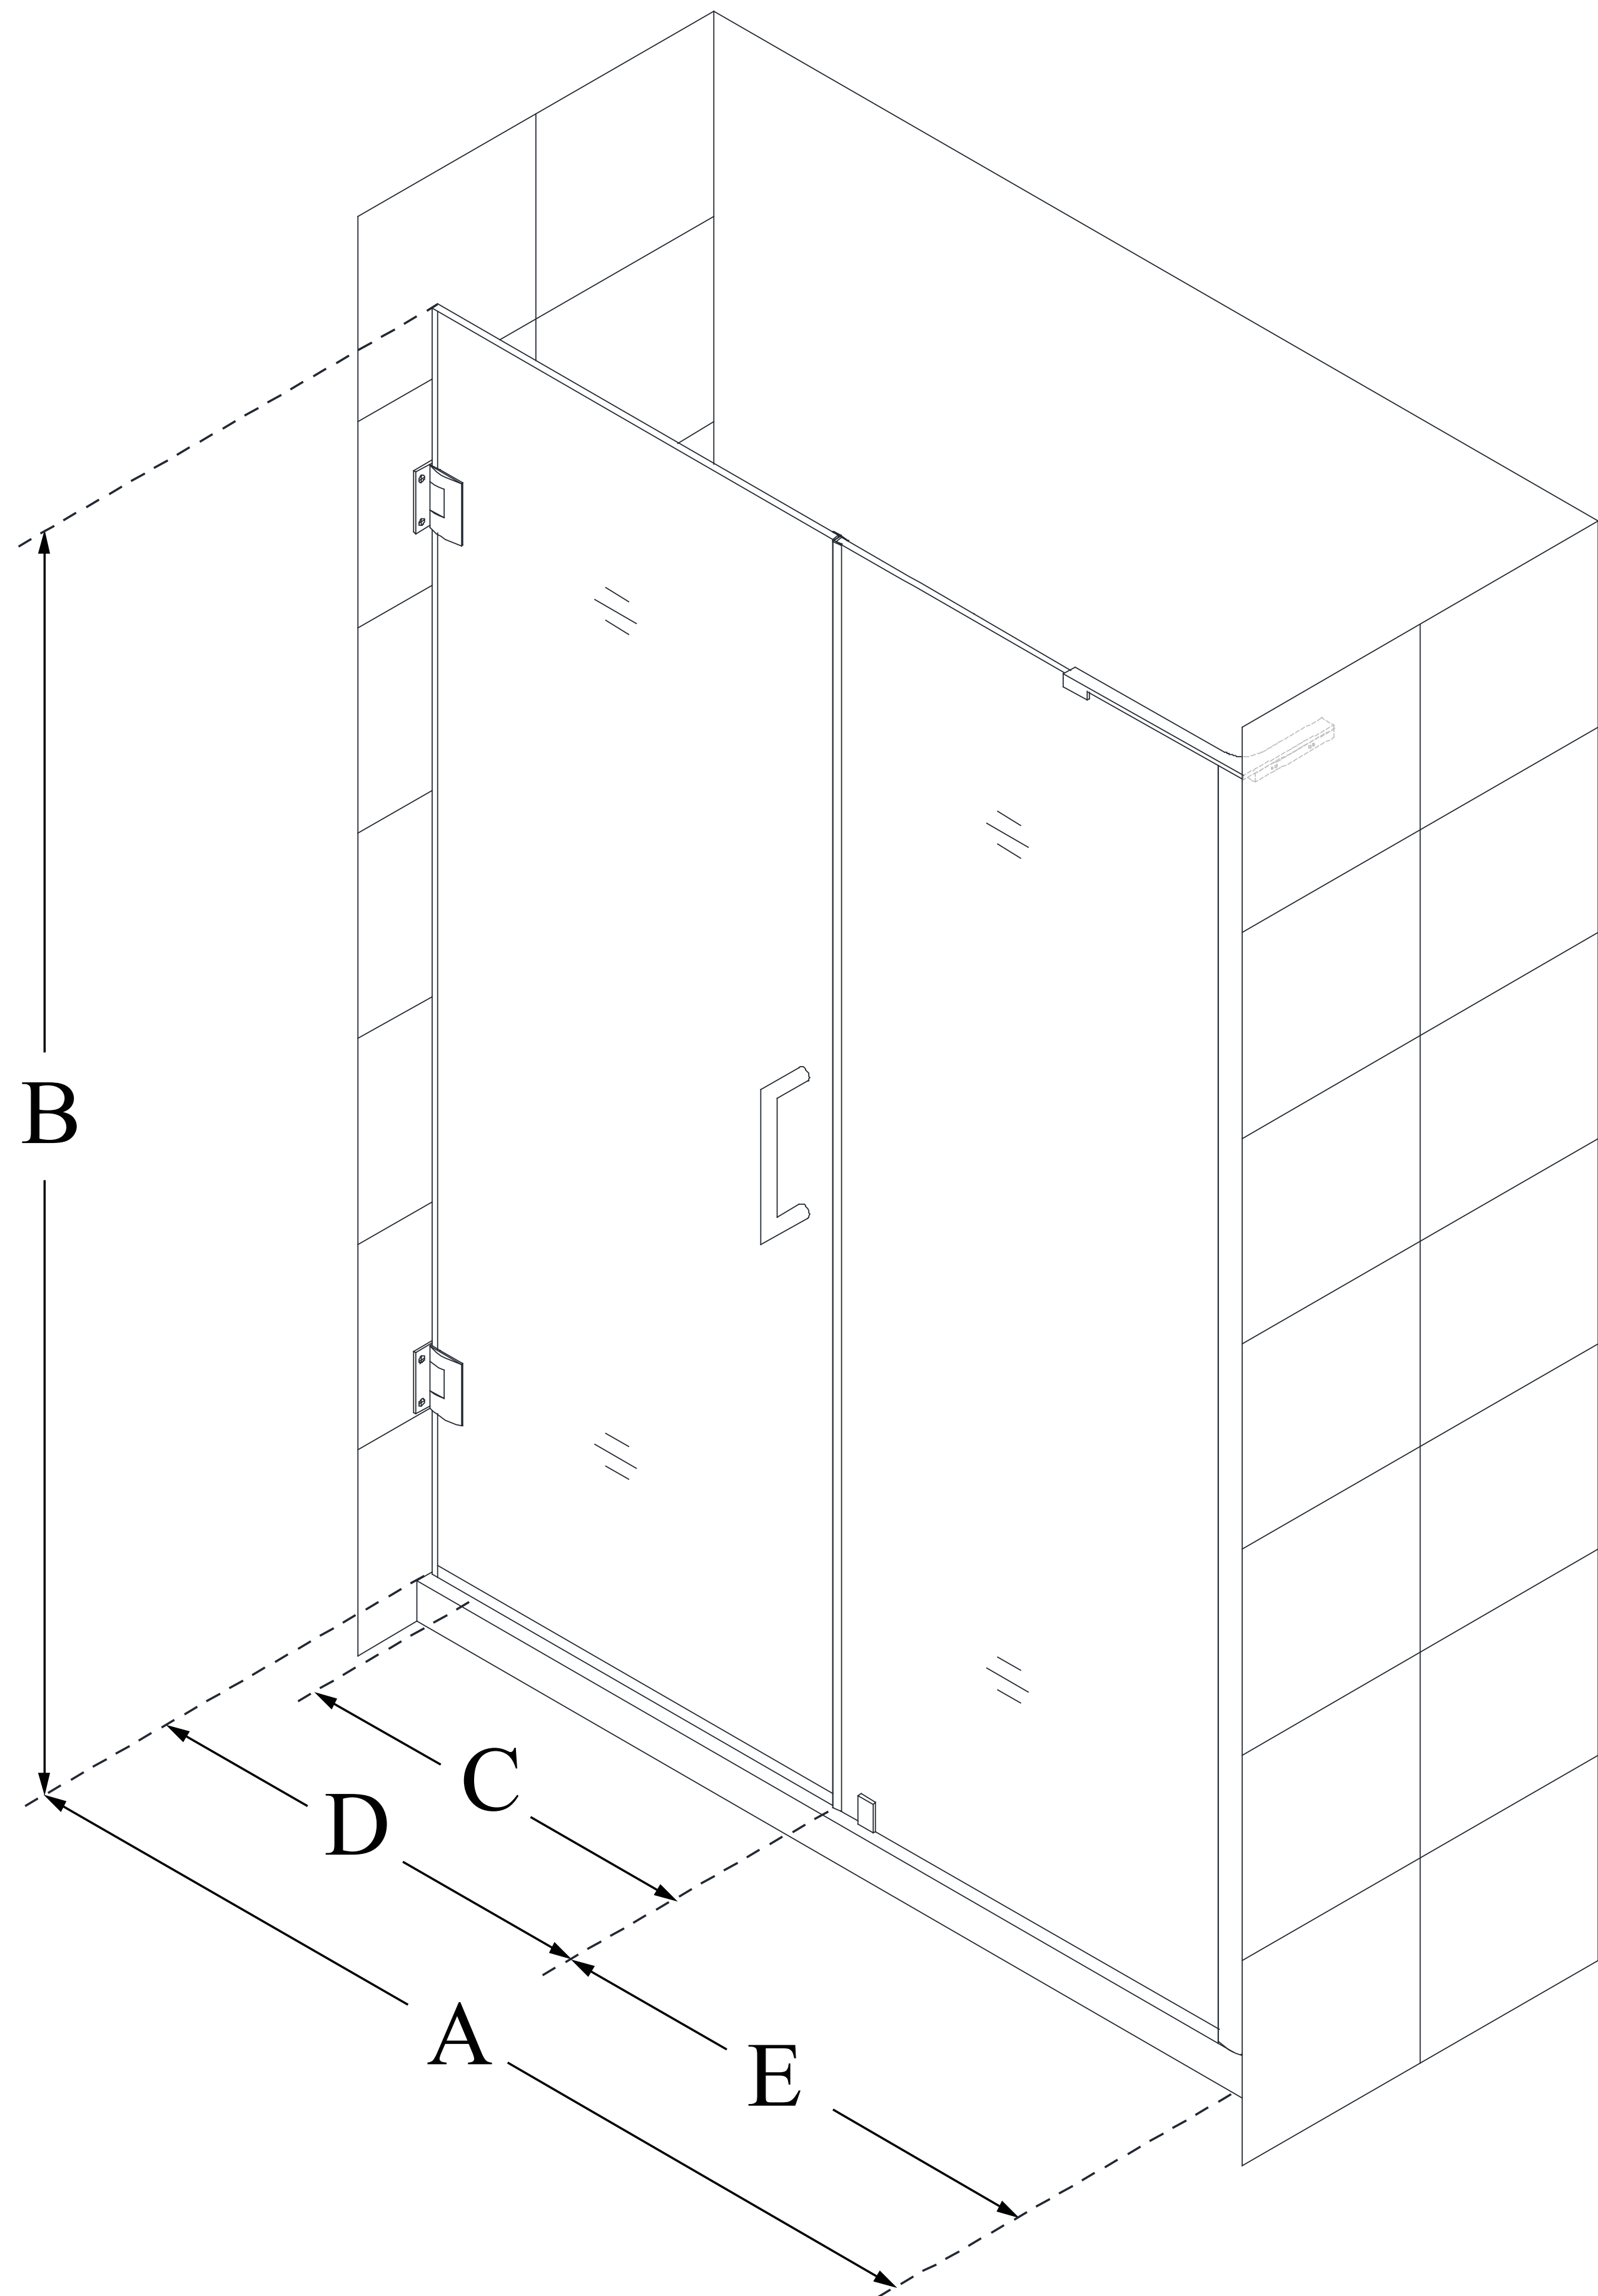

SHDR-2053723

UNIDOOR-LS

DreamLine Unidoor-LS 53-54
in. W x 72 in. H Frameless Hinged
Shower Door with Support Arm

SWING DOOR

CONFIGURATION DIMENSIONS:

A: 53 - 54 in.

MODEL WIDTH

B: 72 in.

MODEL HEIGHT

C: 22 in.

ACCESS WIDTH

D: 23 in.

DOOR WIDTH

E: 30 in.

INLINE PANEL WIDTH

1 1/2 in.

MINIMUM THRESHOLD WIDTH

Yes (Inline Panel)

DRILLING REQUIRED

DreamLine reserves the right to update or modify the hardware or materials pictured without prior notice for the purpose of product improvement and customer satisfaction.