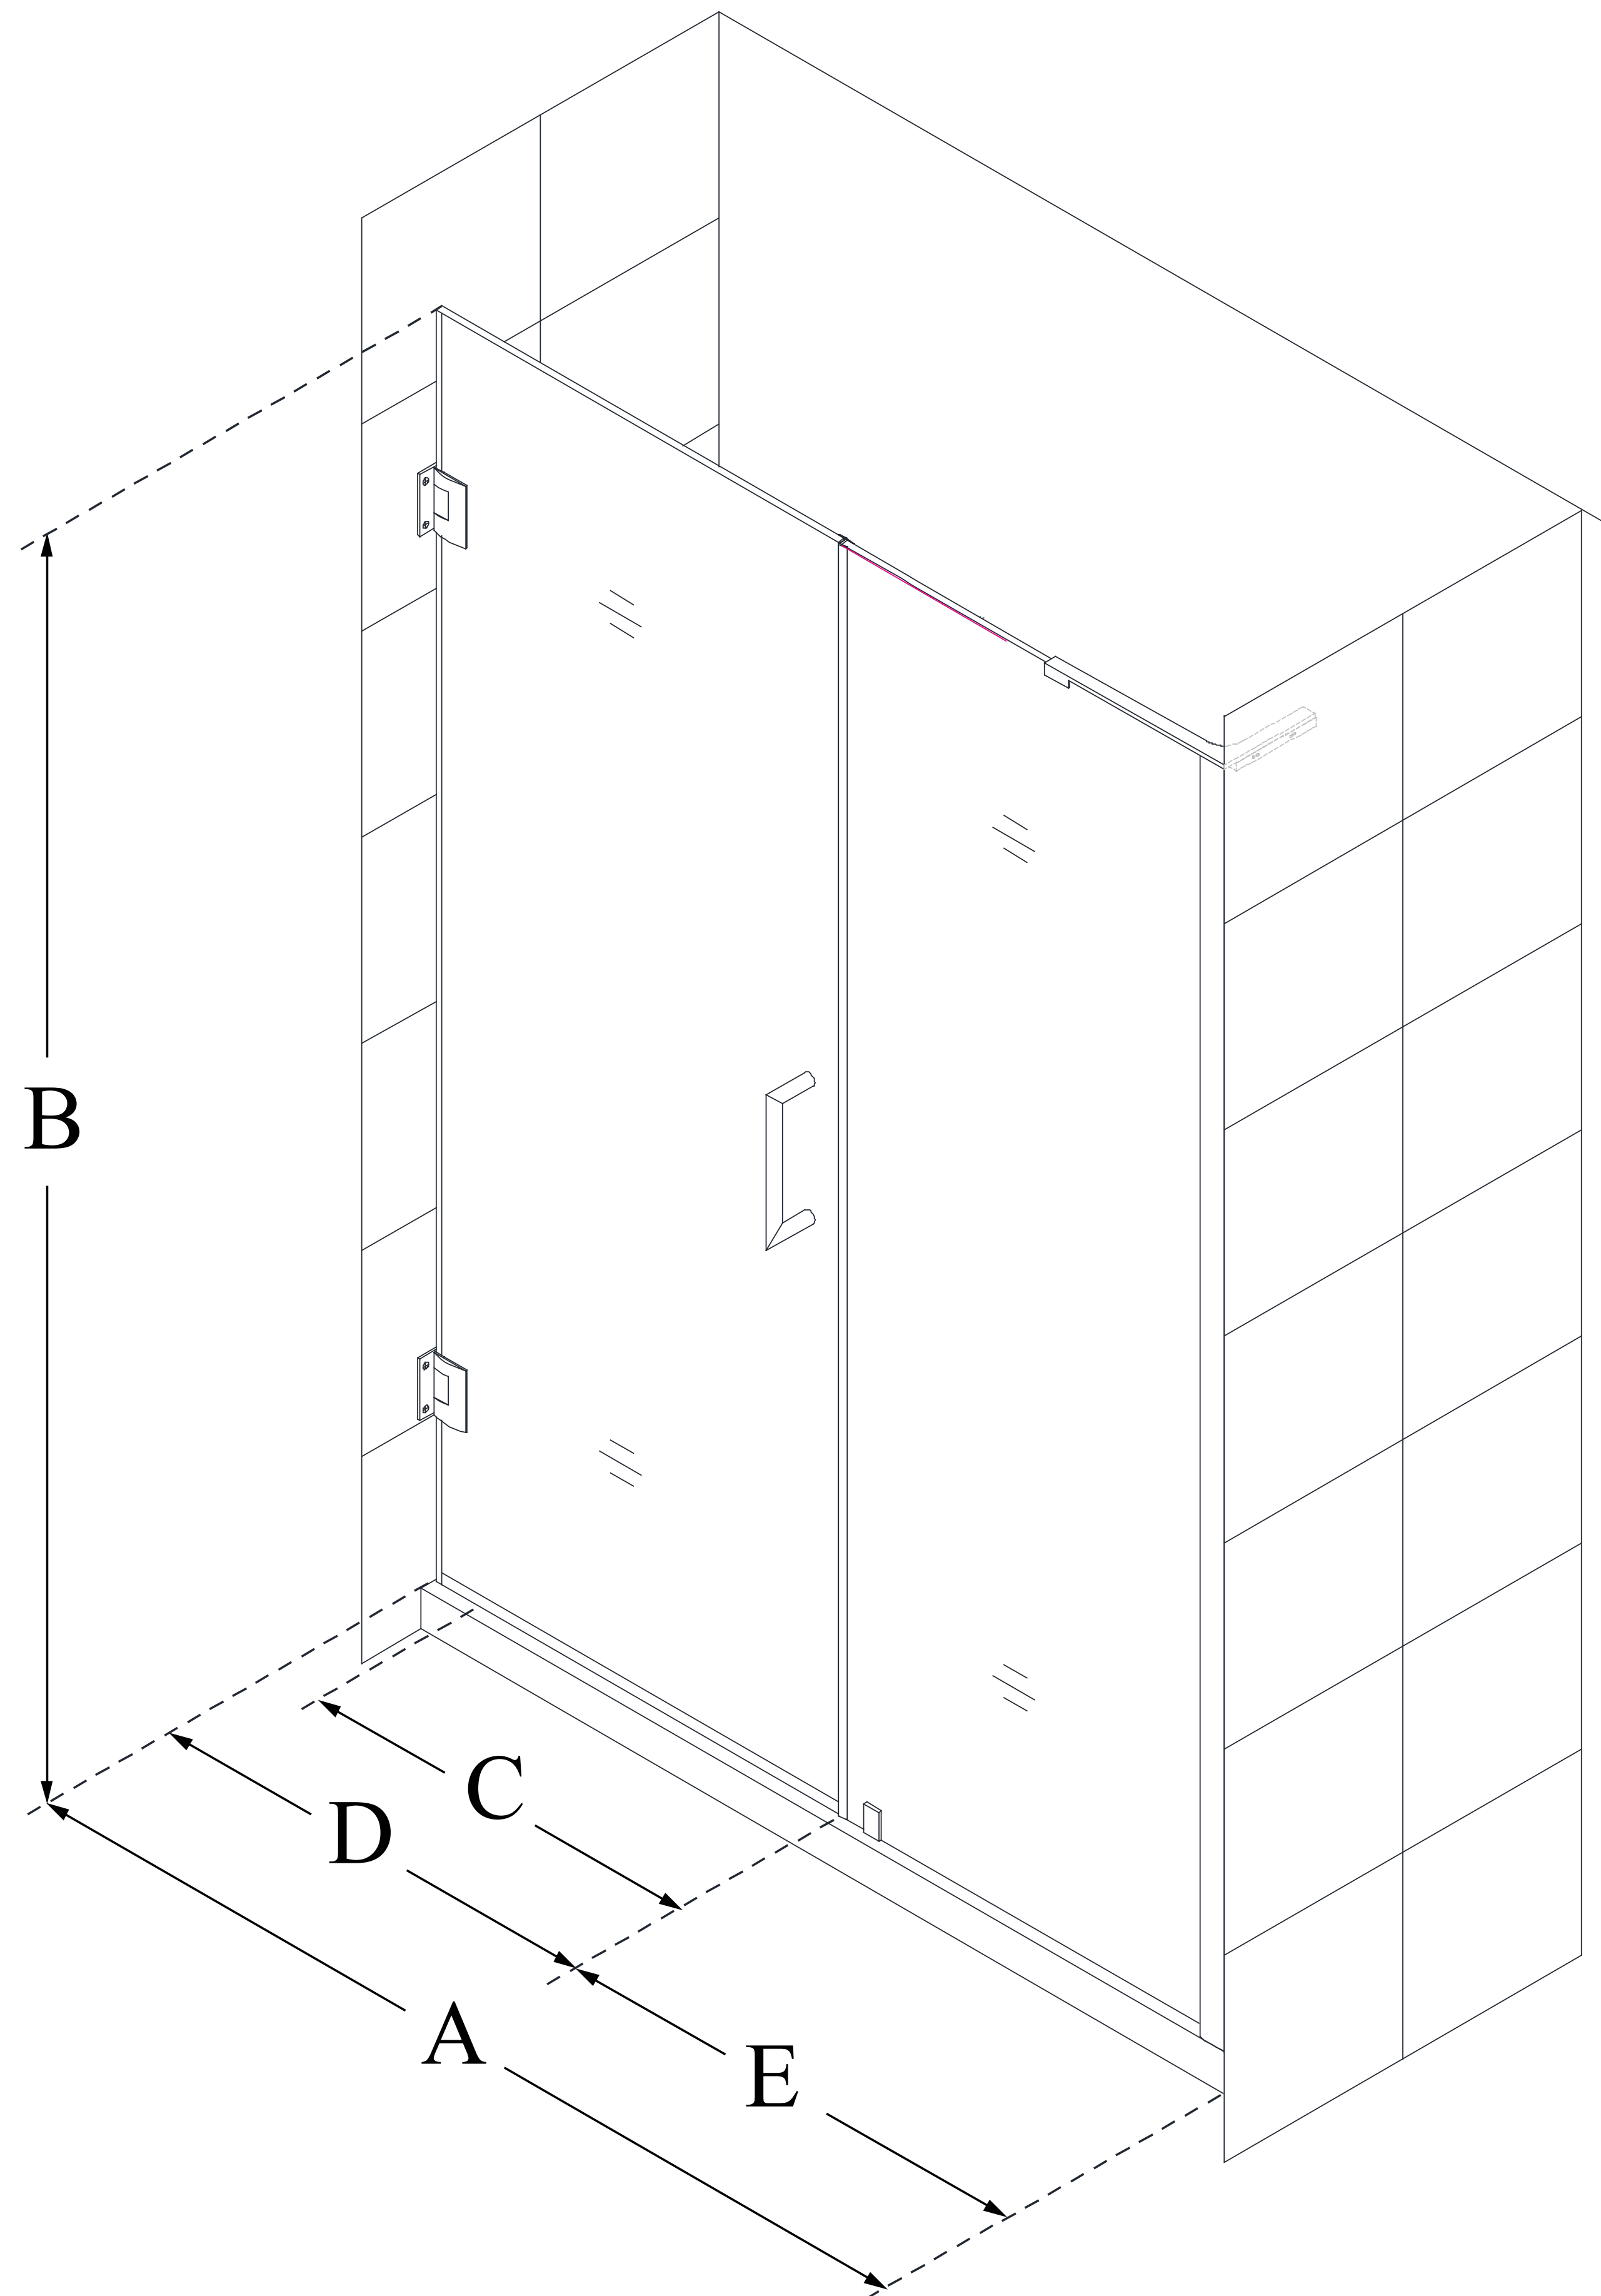

SHDR-2053722

UNIDOOR-LS

DreamLine Unidoor-LS 53-54
in. W x 72 in. H Frameless Hinged
Shower Door with Support Arm

SWING DOOR

CONFIGURATION DIMENSIONS:

A: 53 - 54 in.

MODEL WIDTH

B: 72 in.

MODEL HEIGHT

C: 28 in.

ACCESS WIDTH

D: 29 in.

DOOR WIDTH

E: 24 in.

INLINE PANEL WIDTH

1 1/2 in.

MINIMUM THRESHOLD REQUIRED

Yes (Inline Panel)

DRILLING REQUIRED

DreamLine reserves the right to update or modify the hardware or materials pictured without prior notice for the purpose of product improvement and customer satisfaction.