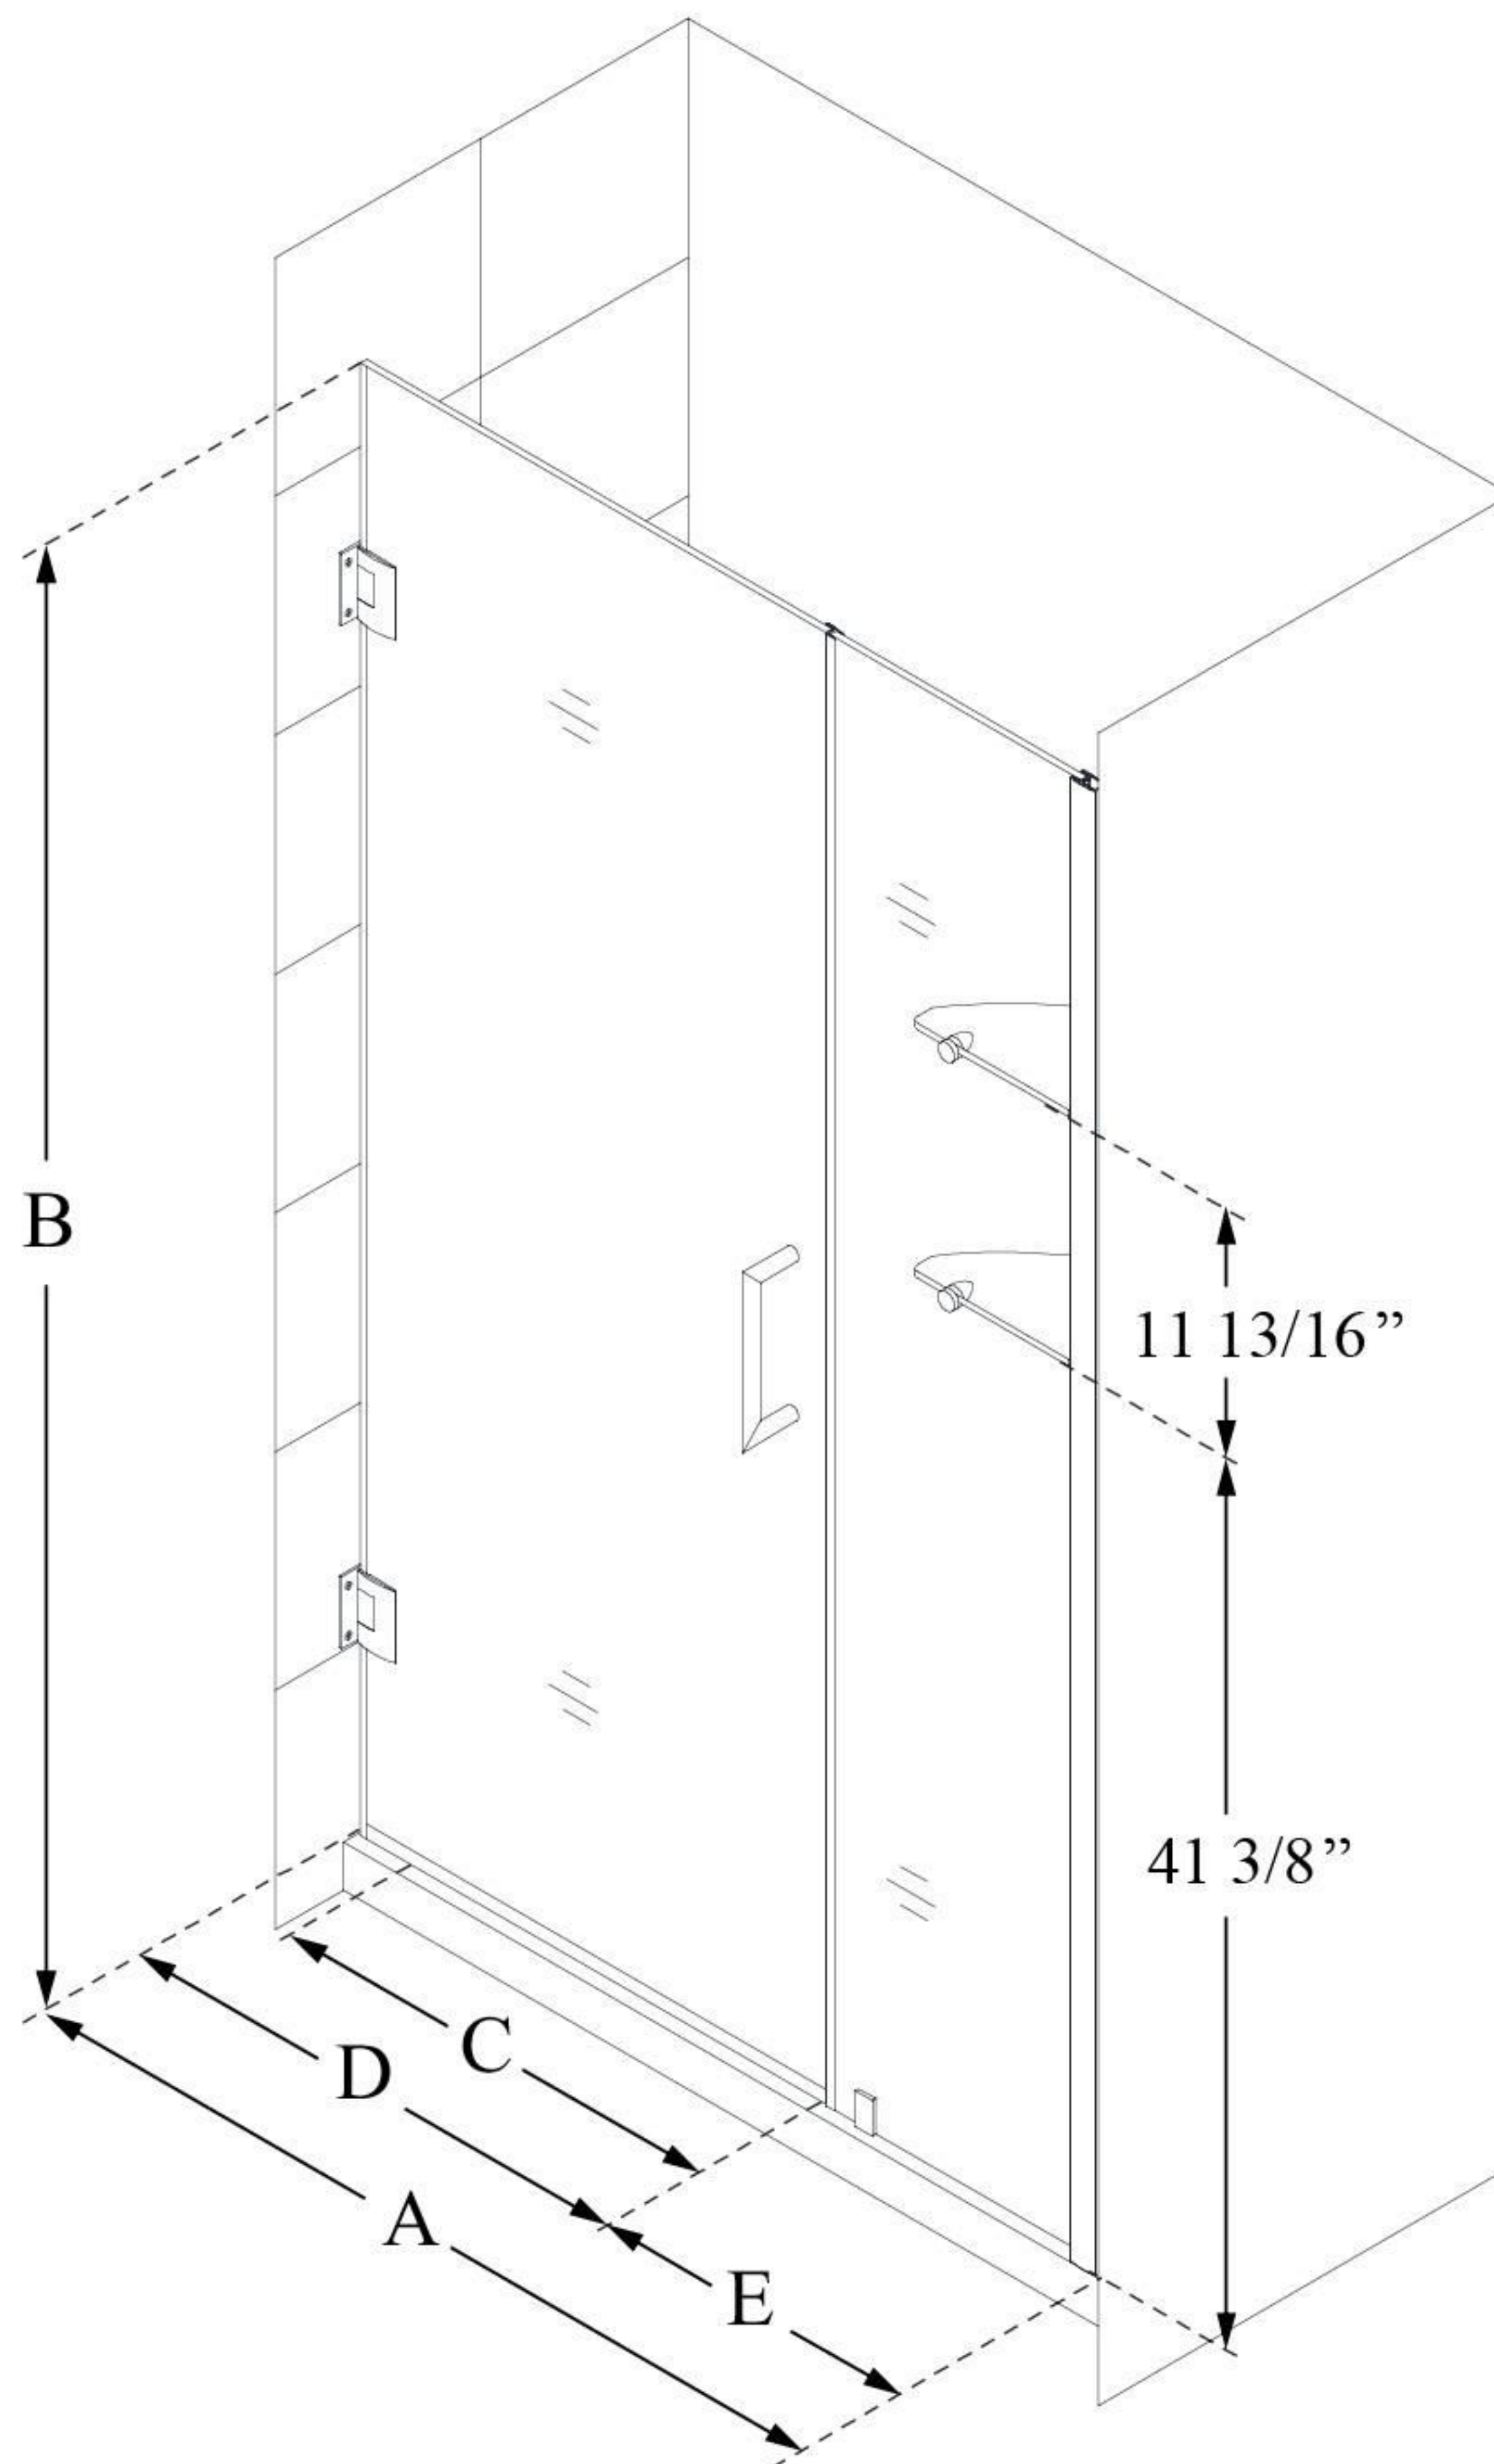

SHDR-20537210S

UNIDOOR

DreamLine Unidoor 53-54" W x
72" H Frameless Hinged Shower
Door with Shelves, Clear Glass

SWING DOOR

CONFIGURATION DIMENSIONS:

A: 53 - 54"

MODEL WIDTH

B: 72"

MODEL HEIGHT

C: 28"

ACCESS WIDTH

D: 29"

DOOR WIDTH

E: 24"

INLINE PANEL WIDTH

DreamLine reserves the right to update or modify the hardware or materials pictured without prior notice for the purpose of product improvement and customer satisfaction.