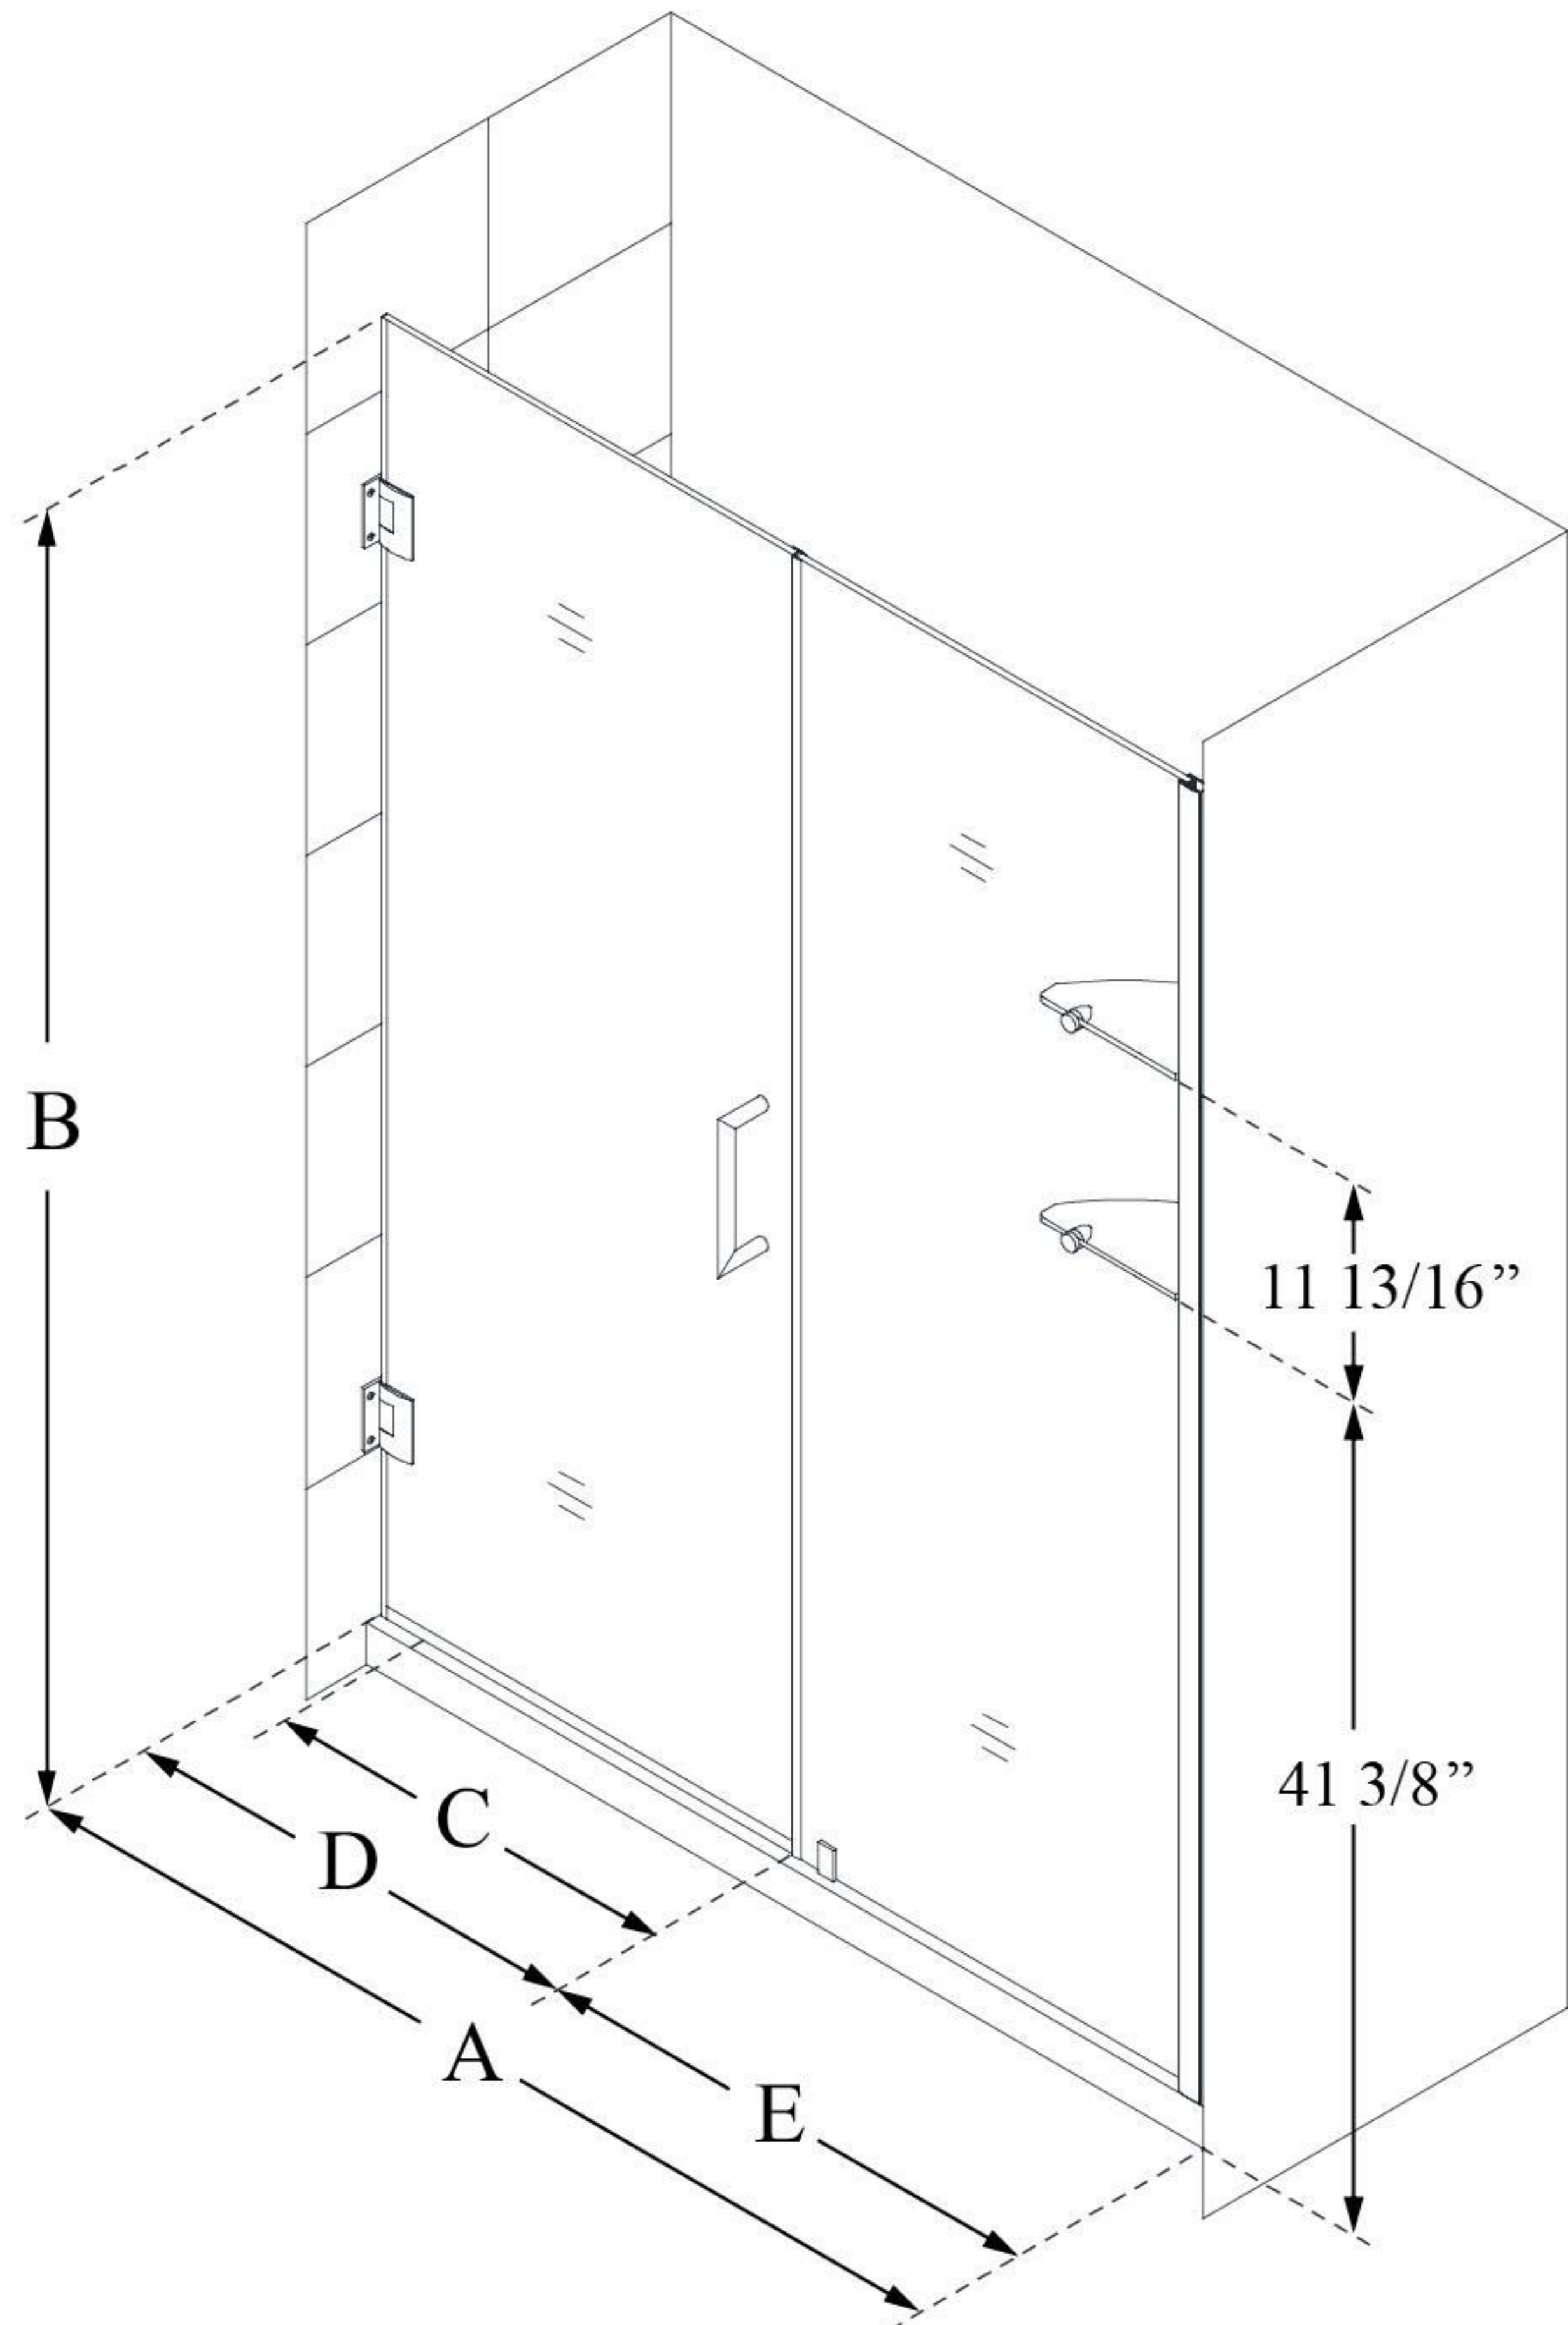

SHDR-20537210CS

UNIDOOR

DreamLine Unidoor 53-54" W x
72" H Frameless Hinged Shower
Door with Shelves, Clear Glass

SWING DOOR

CONFIGURATION DIMENSIONS:

A: 53 - 54"

MODEL WIDTH

B: 72"

MODEL HEIGHT

C: 22"

ACCESS WIDTH

D: 23"

DOOR WIDTH

E: 30"

INLINE PANEL WIDTH

DreamLine reserves the right to update or modify the hardware or materials pictured without prior notice for the purpose of product improvement and customer satisfaction.