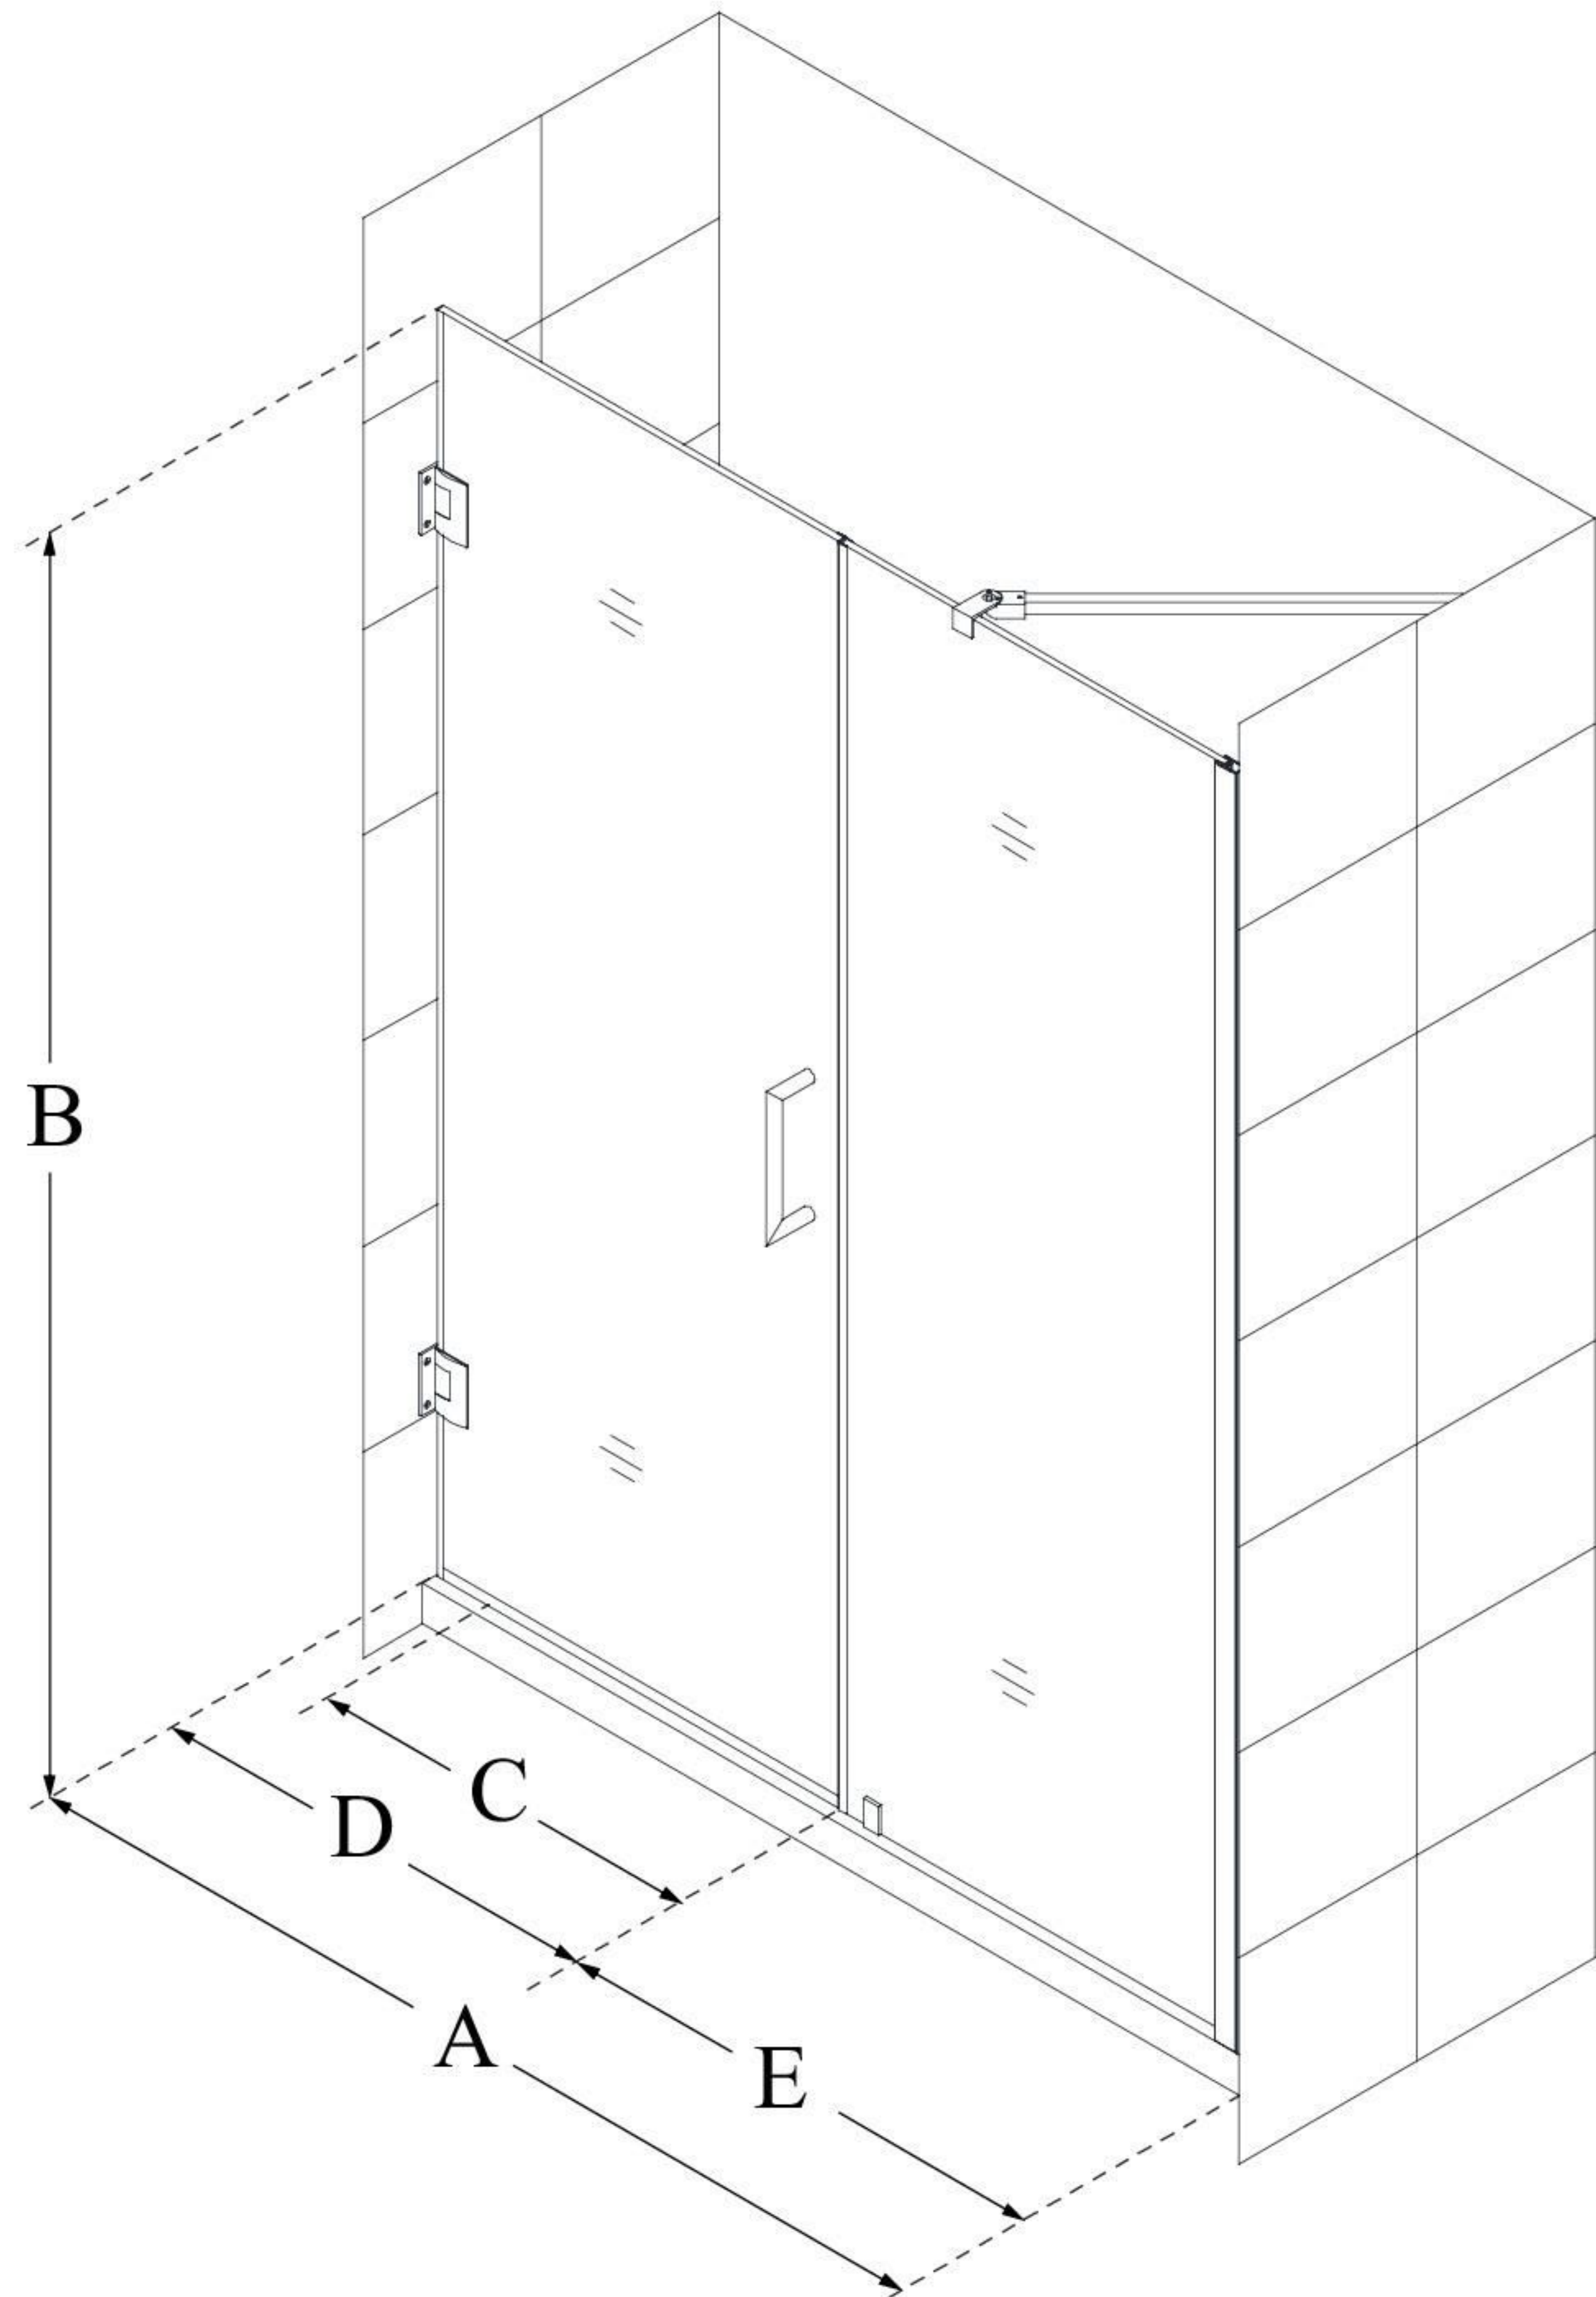

SHDR-20537210C

UNIDOOR

DreamLine Unidoor 53-54" W x
72" H Frameless Hinged Shower
Door with Support Arm, Clear
Glass

SWING DOOR

CONFIGURATION DIMENSIONS:

A: 53 - 54"

MODEL WIDTH

B: 72"

MODEL HEIGHT

C: 22"

ACCESS WIDTH

D: 23"

DOOR WIDTH

E: 30"

INLINE PANEL WIDTH

DreamLine reserves the right to update or modify the hardware or materials pictured without prior notice for the purpose of product improvement and customer satisfaction.