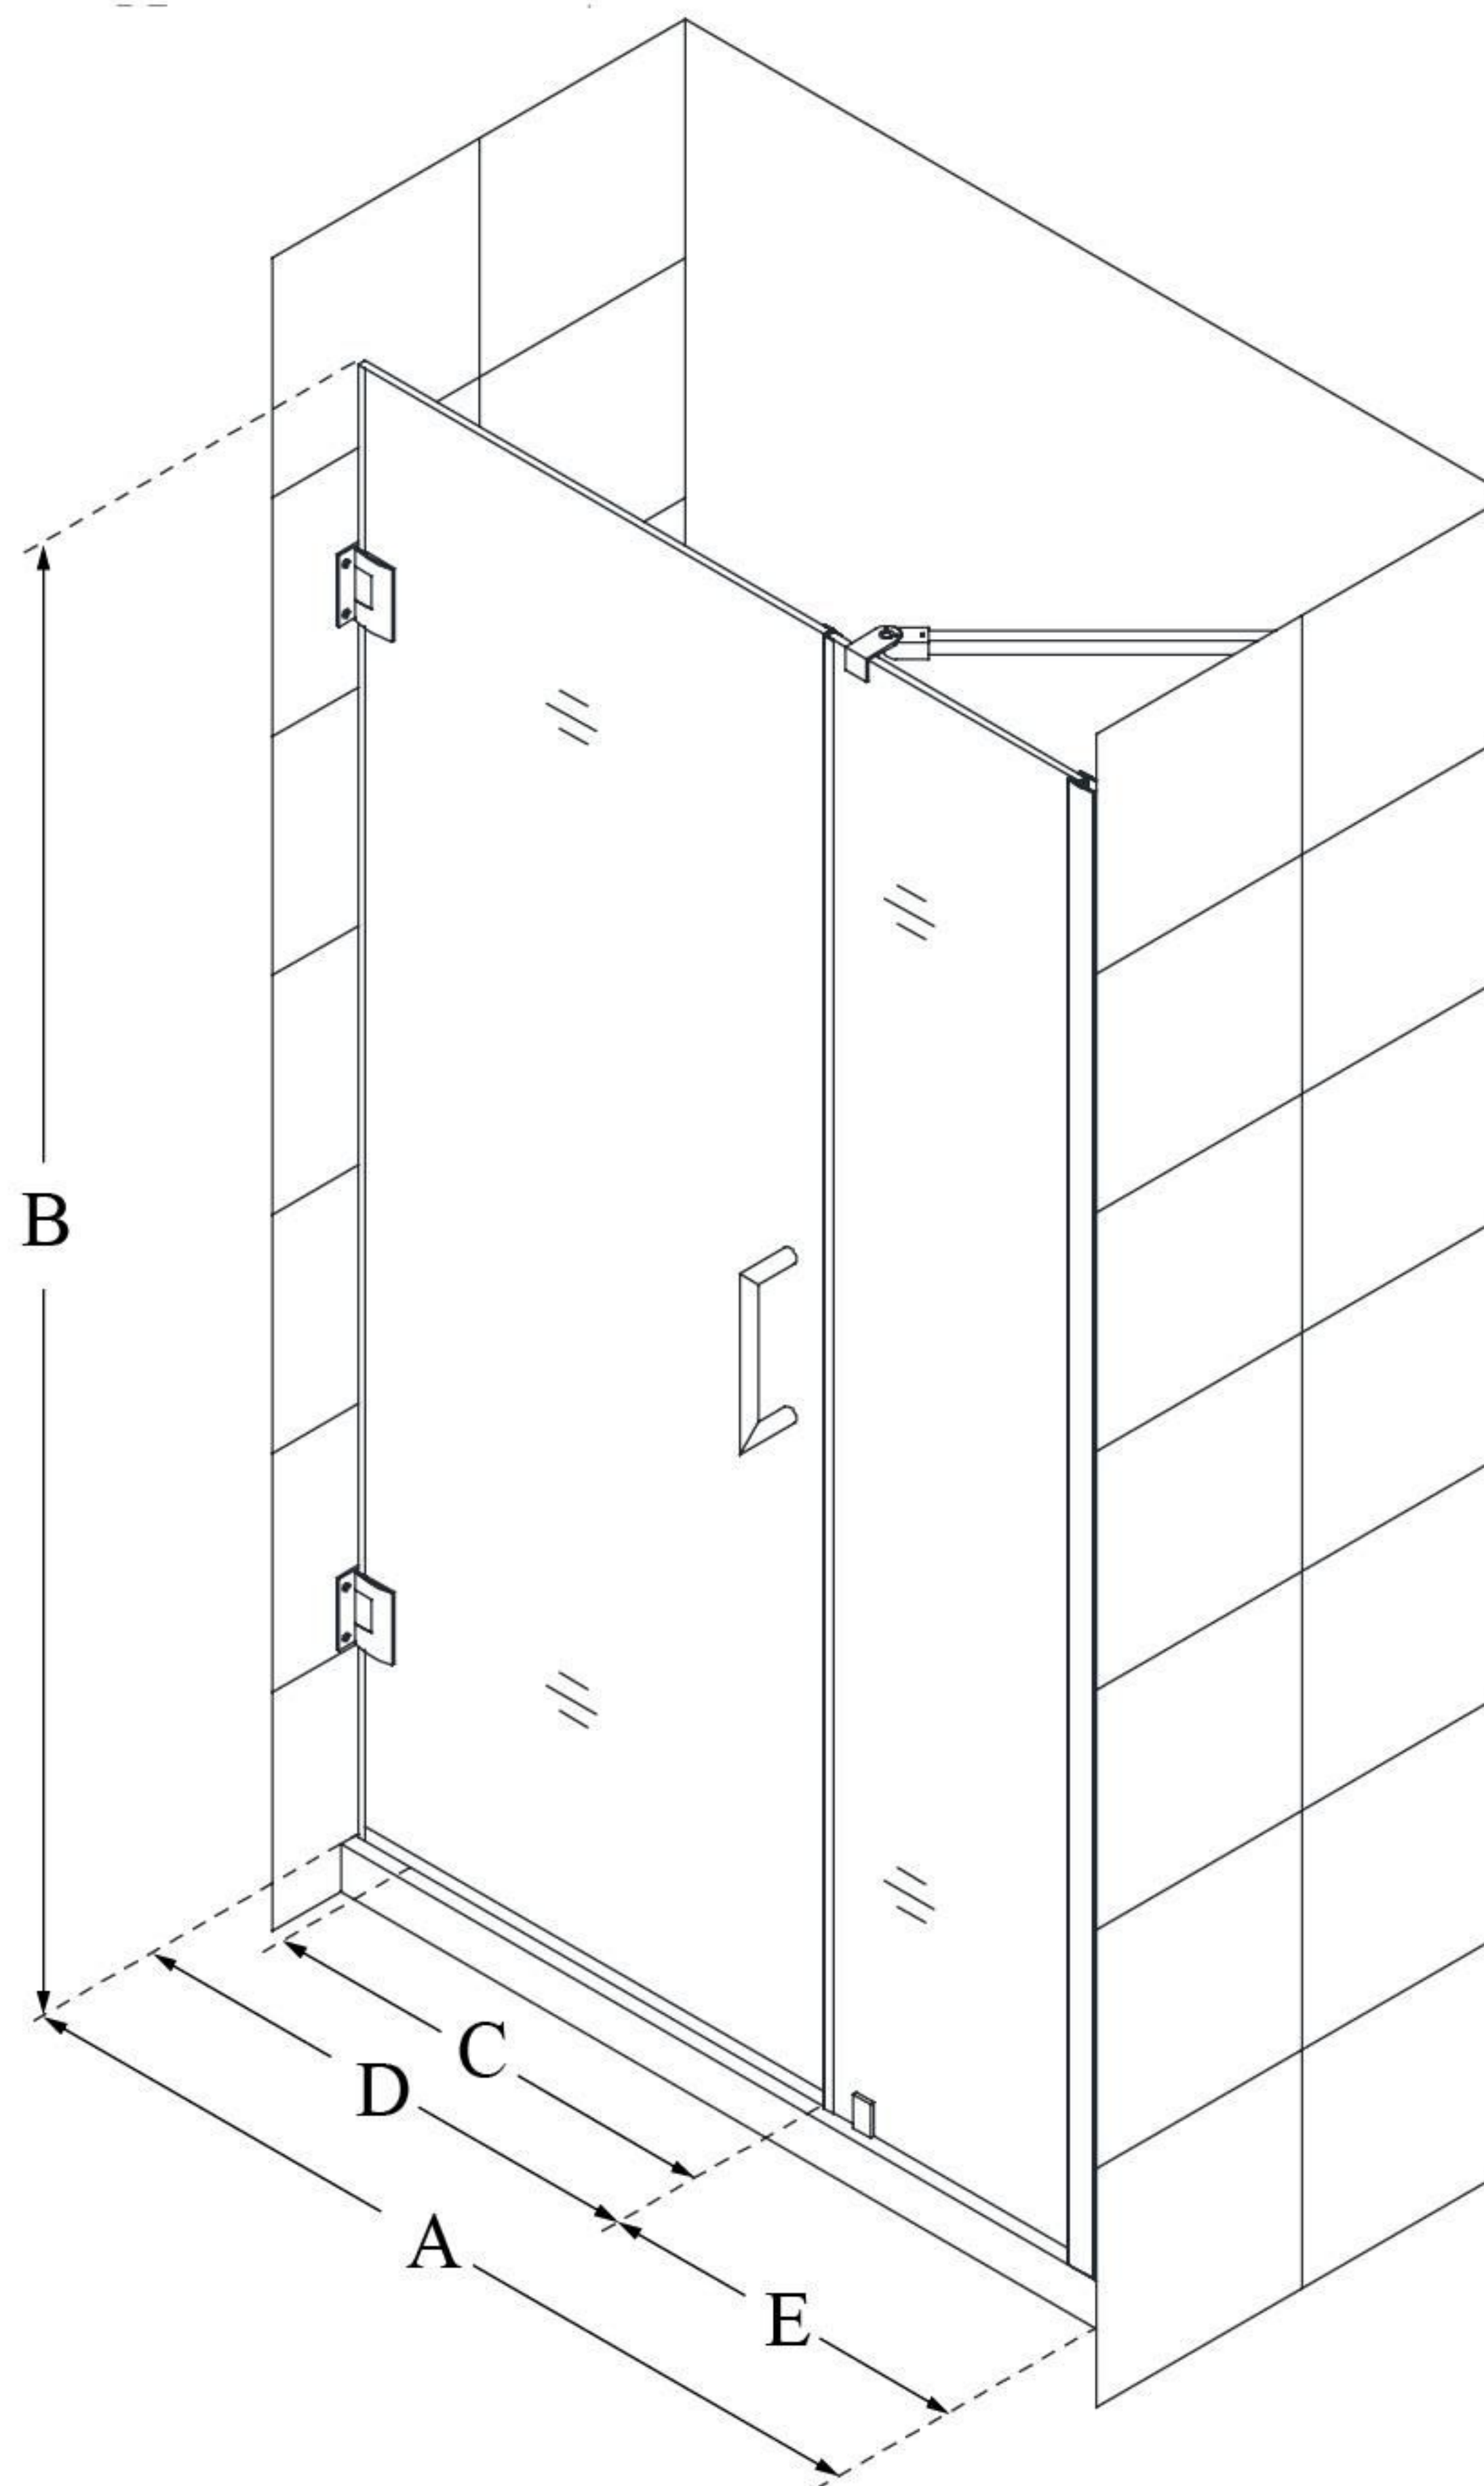

SHDR-20527210

UNIDOOR

DreamLine Unidoor 52-53" W x
72" H Frameless Hinged Shower
Door with Support Arm, Clear
Glass

SWING DOOR

CONFIGURATION DIMENSIONS:

A: 52 - 53"

MODEL WIDTH

B: 72"

MODEL HEIGHT

C: 27"

ACCESS WIDTH

D: 28"

DOOR WIDTH

E: 24"

INLINE PANEL WIDTH

DreamLine reserves the right to update or modify the hardware or materials pictured without prior notice for the purpose of product improvement and customer satisfaction.