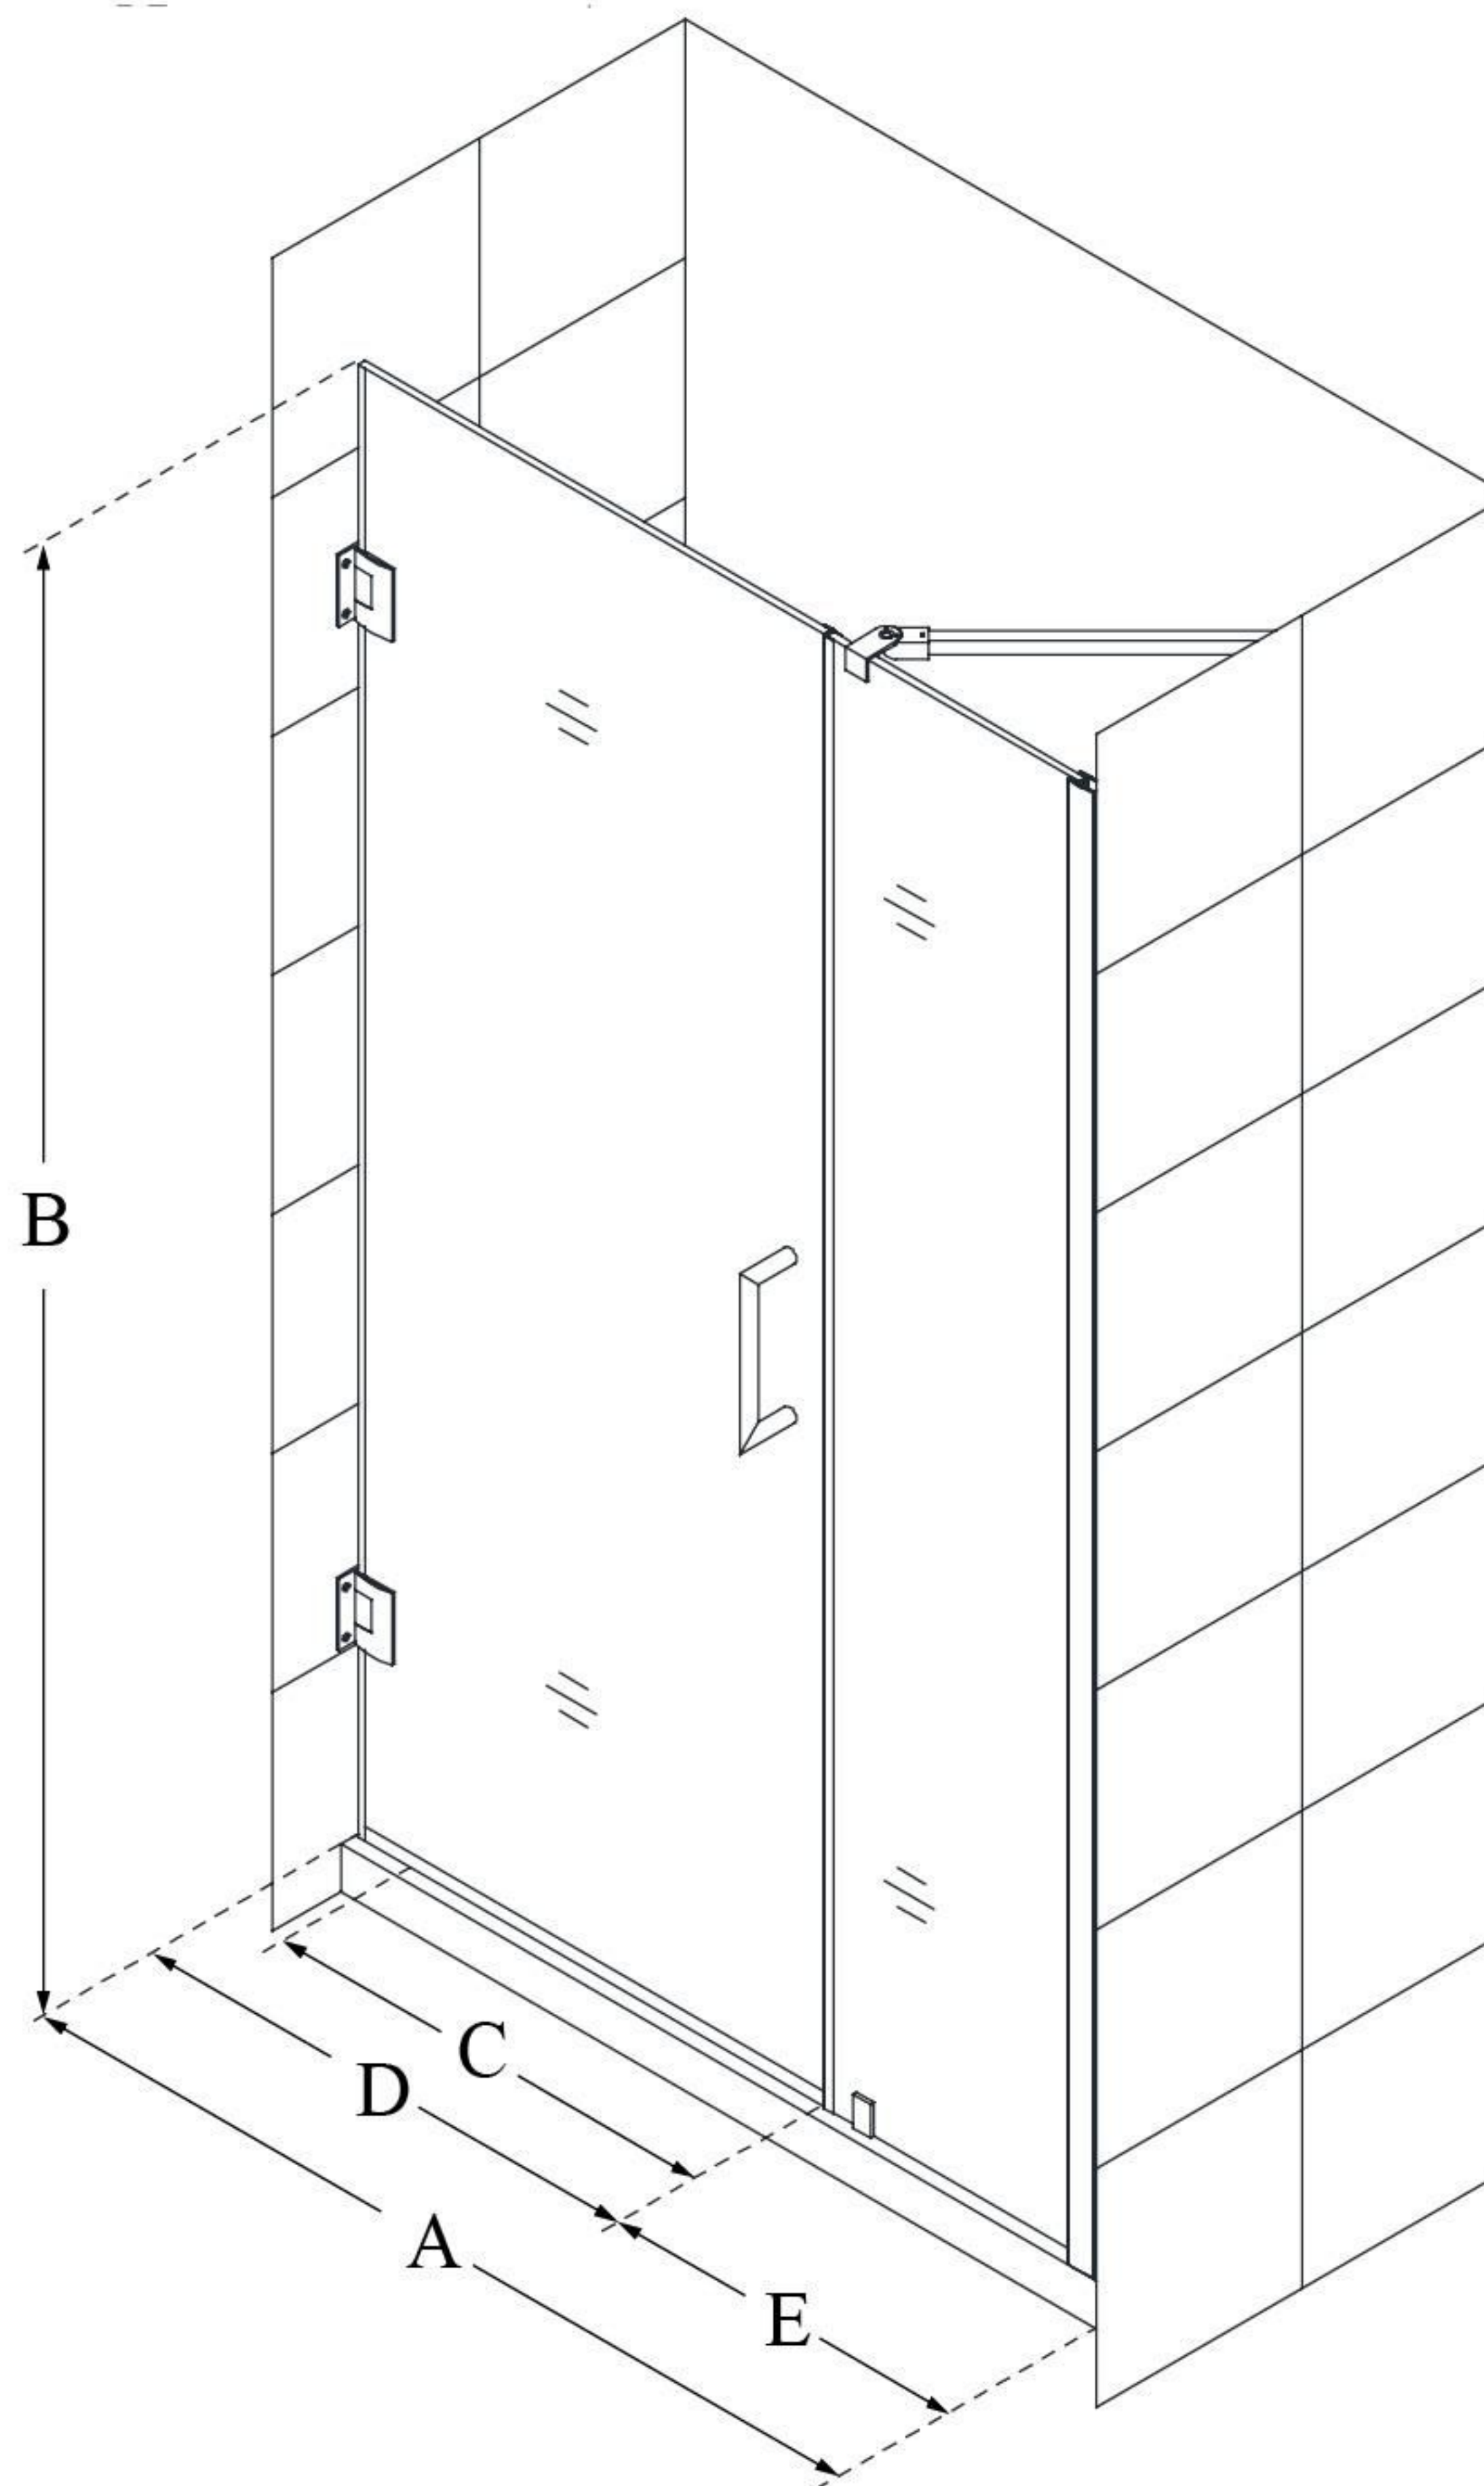

## UNIDOOR

DreamLine Unidoor 51-52" W x 72"  
H Frameless Hinged Shower Door  
with Support Arm, Clear Glass

**SWING DOOR**

### CONFIGURATION DIMENSIONS:

**A: 51 - 52"**

MODEL WIDTH

**B: 72"**

MODEL HEIGHT

**C: 26"**

ACCESS WIDTH

**D: 27"**

DOOR WIDTH

**E: 24"**

INLINE PANEL WIDTH

DreamLine reserves the right to update or modify the hardware or materials pictured without prior notice for the purpose of product improvement and customer satisfaction.