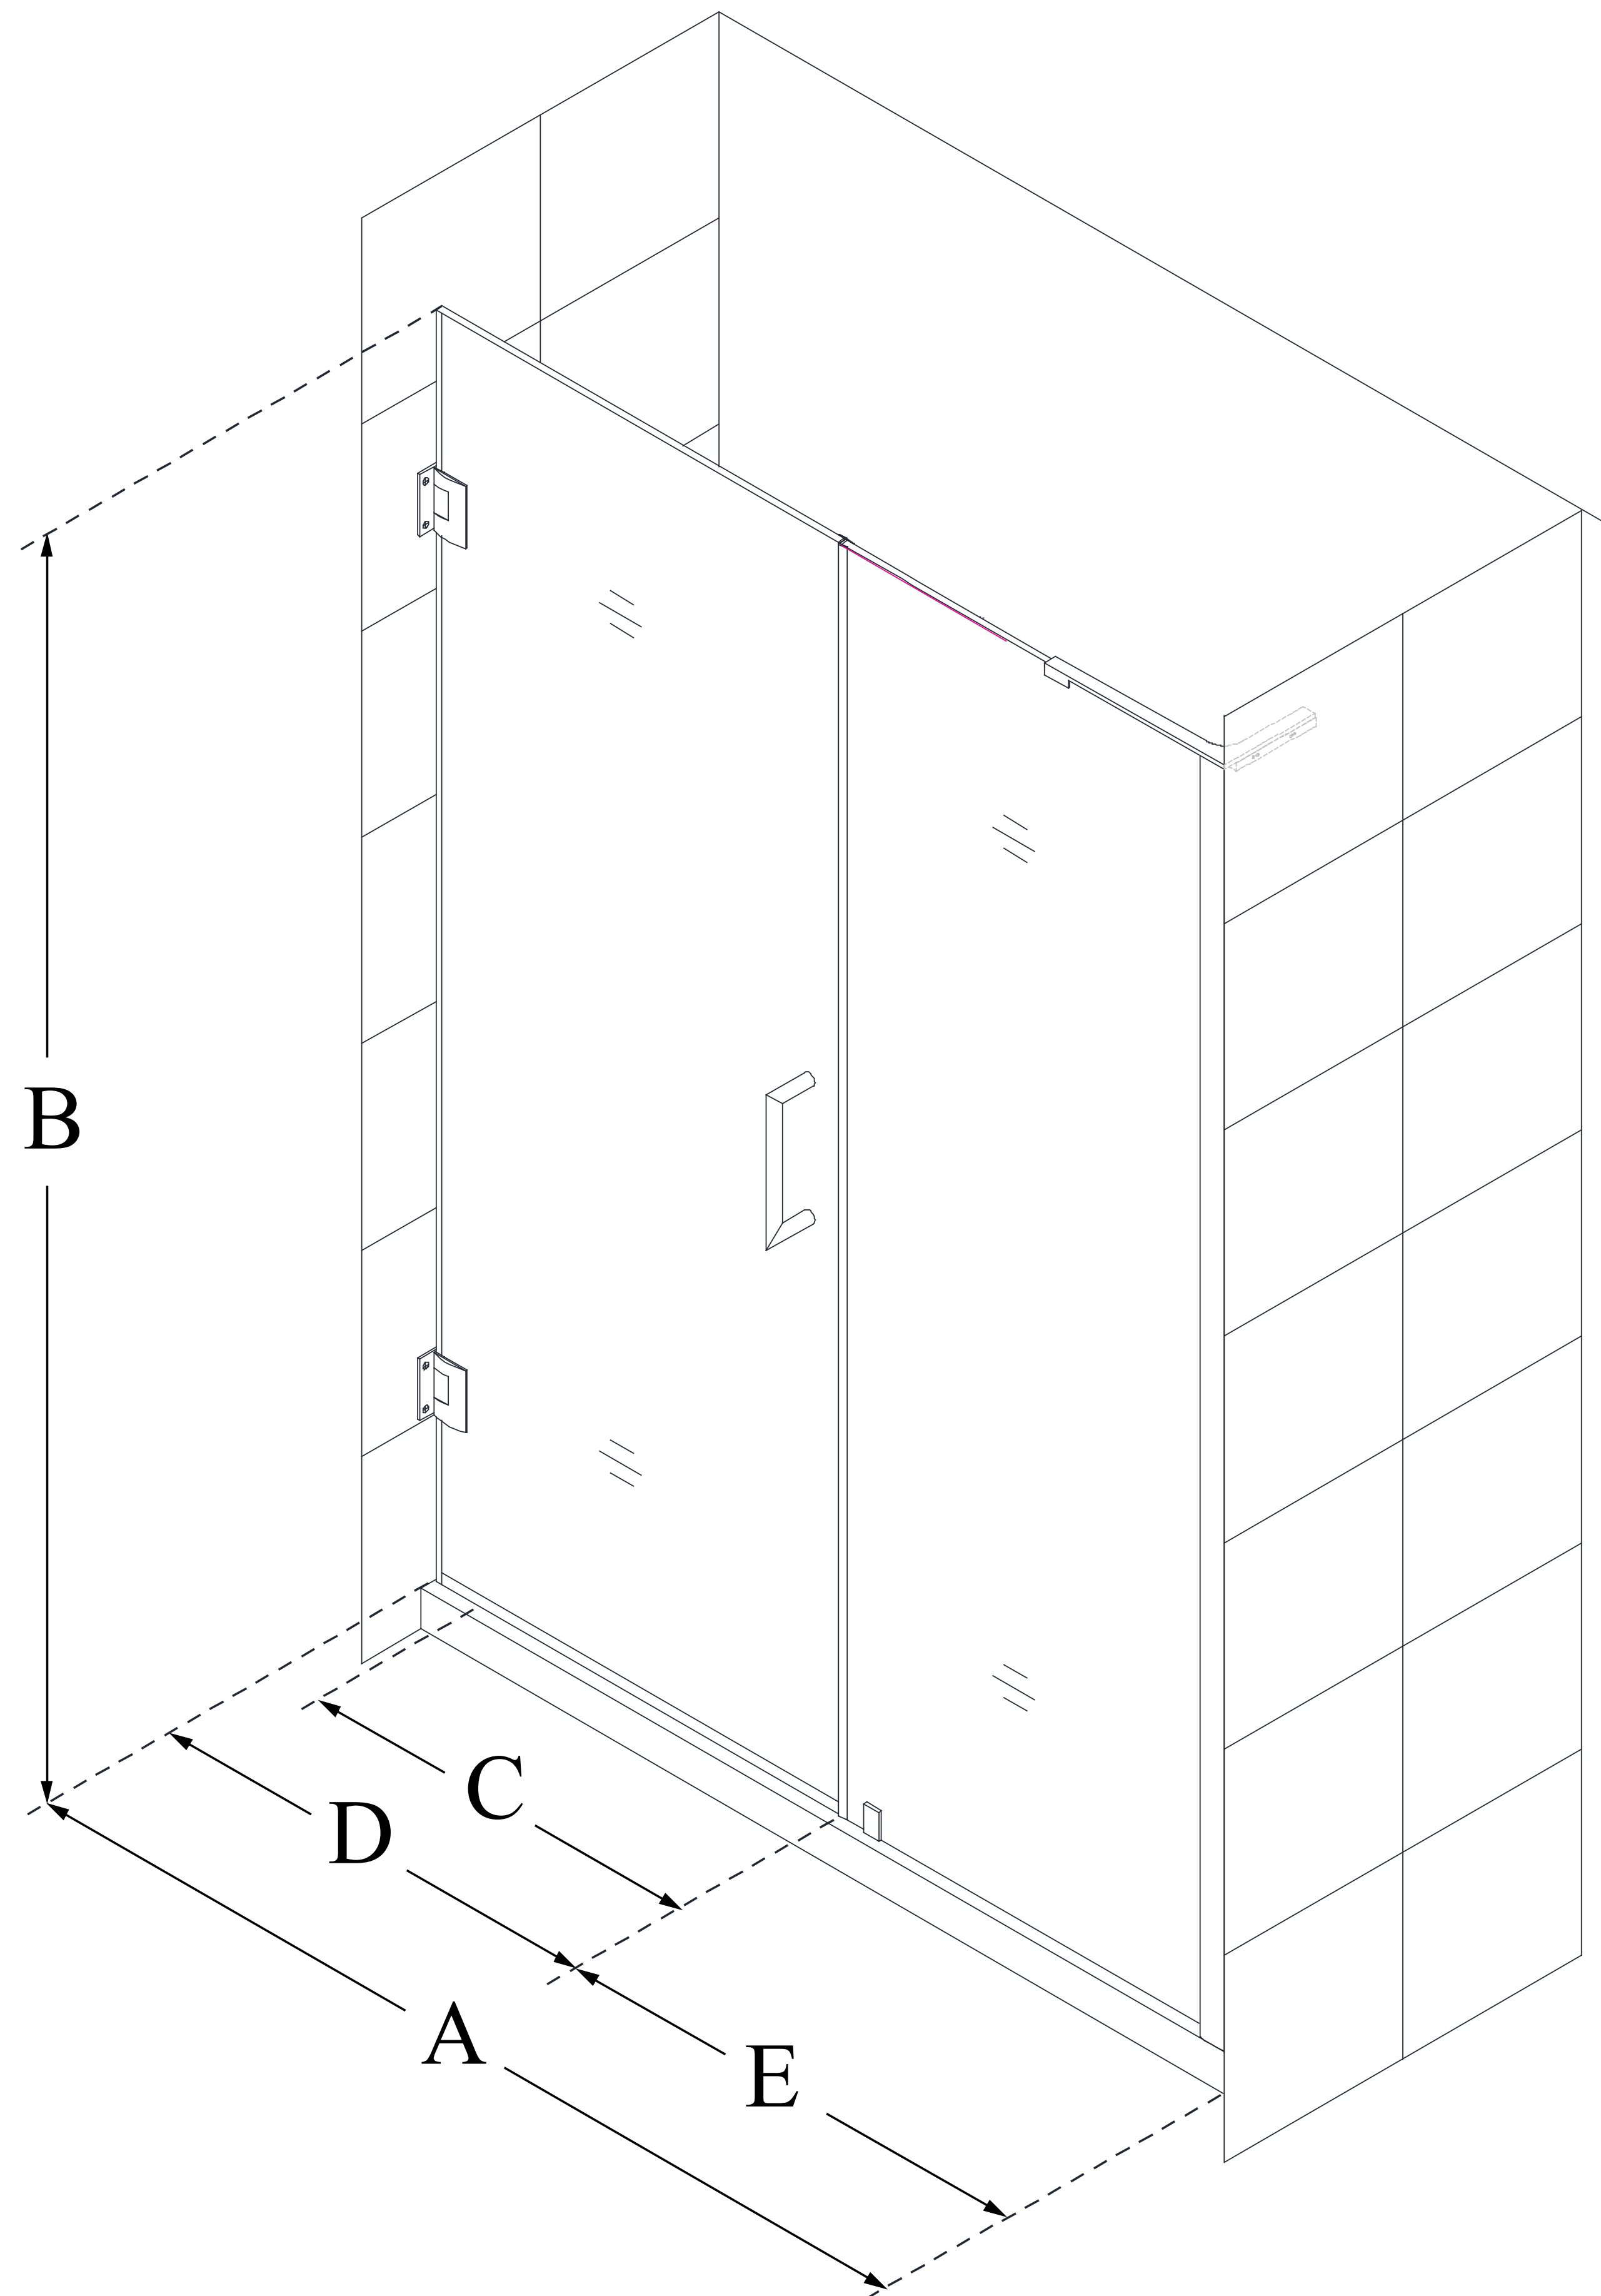

## UNIDOOR-LS

DreamLine Unidoor-LS 50-51 in.  
W x 72 in. H Frameless Hinged  
Shower Door with Support Arm

**SWING DOOR**

### CONFIGURATION DIMENSIONS:

**A: 50 - 51 in.**

MODEL WIDTH

**B: 72 in.**

MODEL HEIGHT

**C: 25 in.**

ACCESS WIDTH

**D: 26 in.**

DOOR WIDTH

**E: 24 in.**

INLINE PANEL WIDTH

**1 1/2 in.**

MINIMUM THRESHOLD REQUIRED

**Yes (Inline Panel)**

DRILLING REQUIRED

DreamLine reserves the right to update or modify the hardware or materials pictured without prior notice for the purpose of product improvement and customer satisfaction.