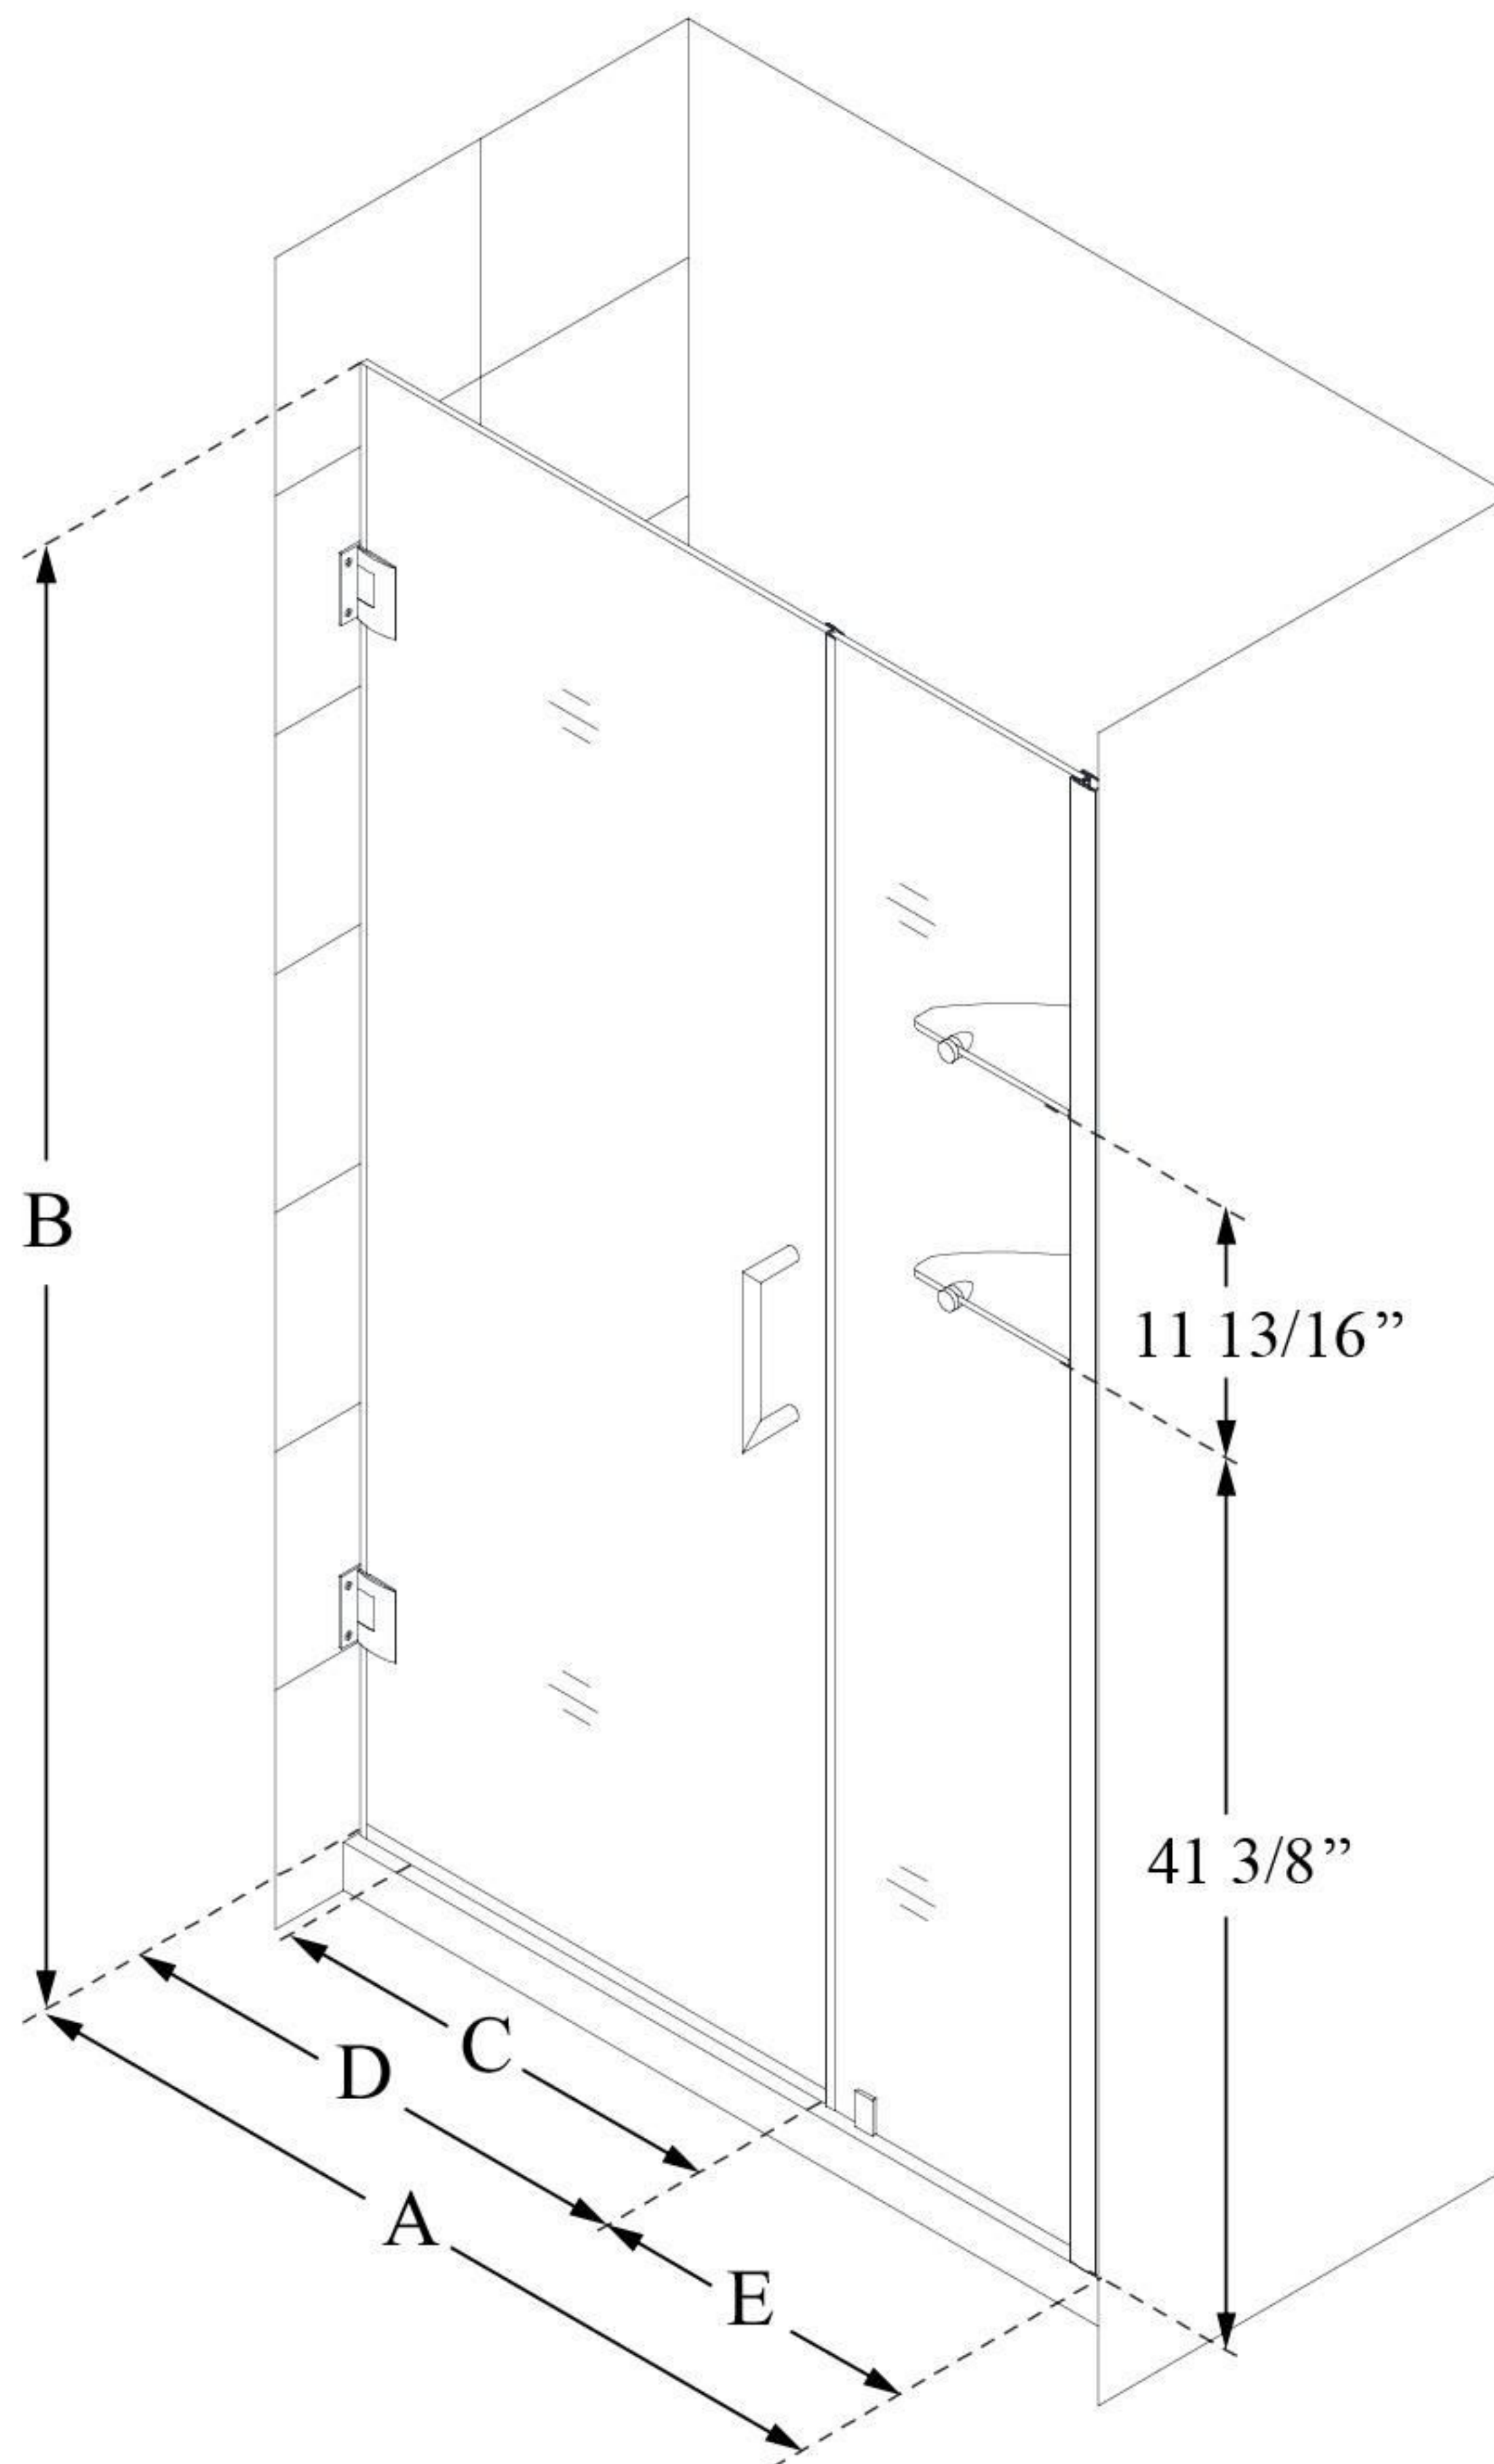

SHDR-20507210S

UNIDOOR

DreamLine Unidoor 50-51" W x 72"
H Frameless Hinged Shower Door
with Shelves, Clear Glass

SWING DOOR

CONFIGURATION DIMENSIONS:

A: 50 - 51"

MODEL WIDTH

B: 72"

MODEL HEIGHT

C: 25"

ACCESS WIDTH

D: 26"

DOOR WIDTH

E: 24"

INLINE PANEL WIDTH

DreamLine reserves the right to update or modify the hardware or materials pictured without prior notice for the purpose of product improvement and customer satisfaction.