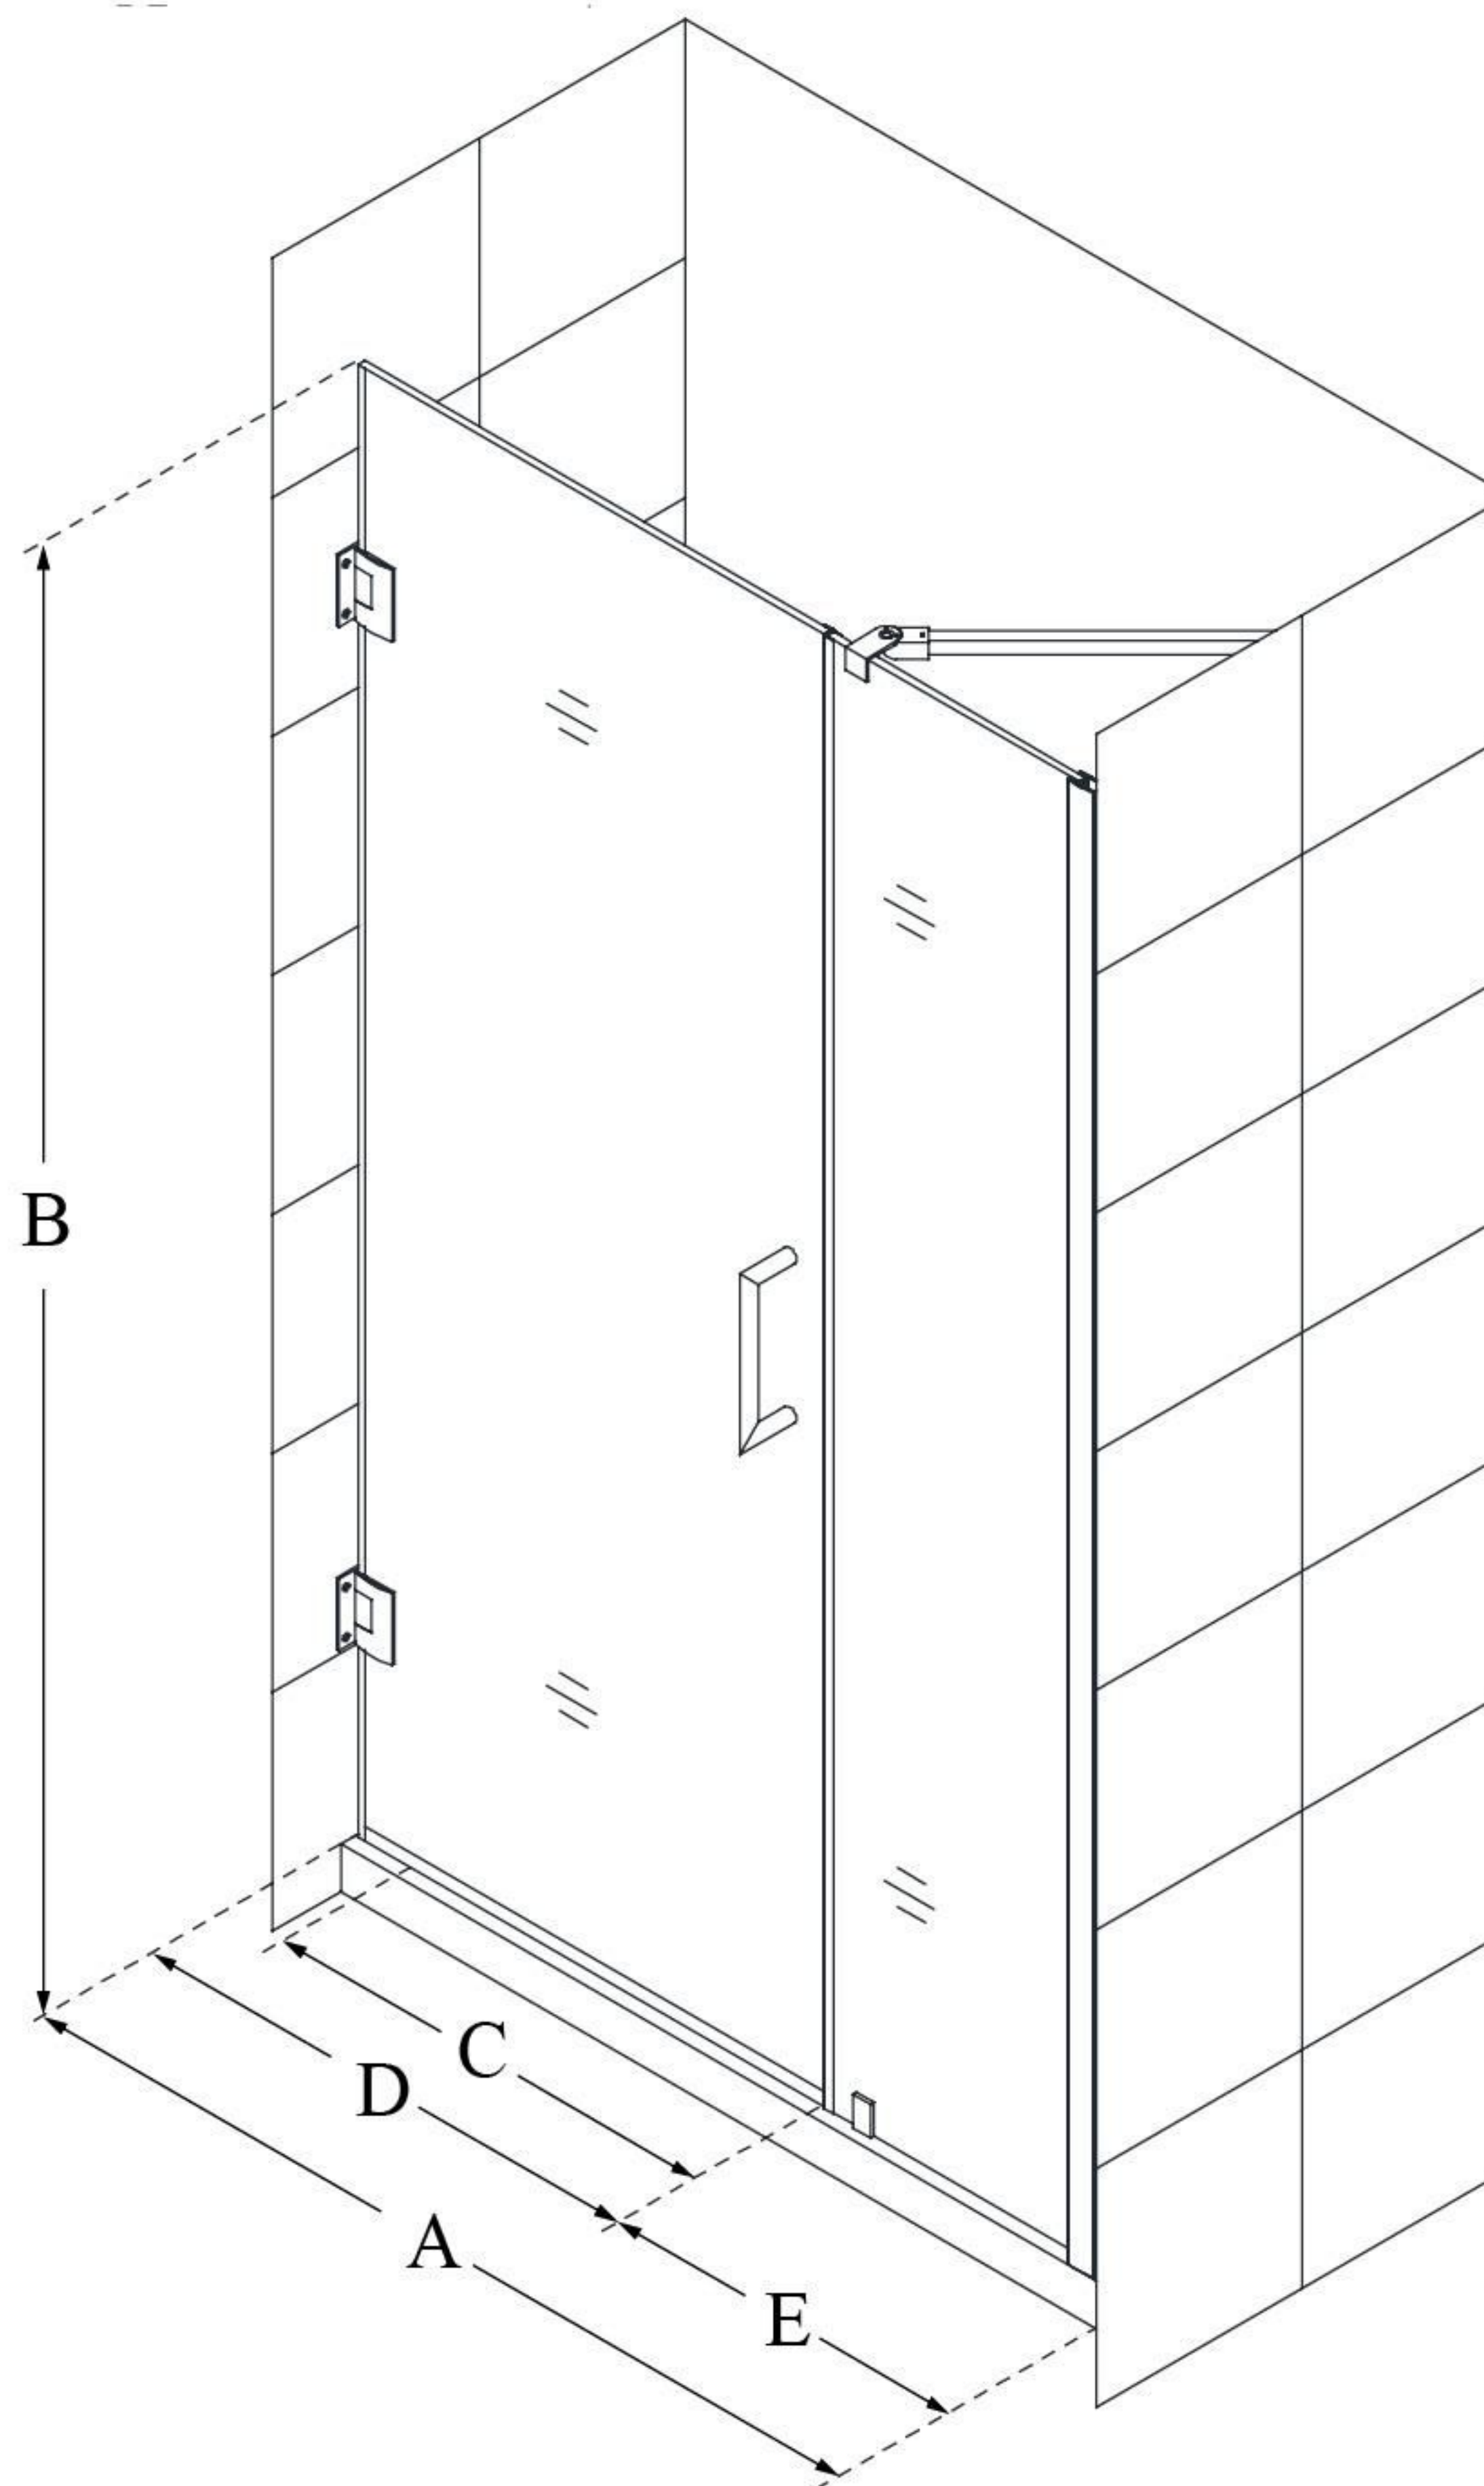

SHDR-20507210

UNIDOOR

DreamLine Unidoor 50-51" W x 72"
H Frameless Hinged Shower Door
with Support Arm, Clear Glass

SWING DOOR

CONFIGURATION DIMENSIONS:

A: 50 - 51"

MODEL WIDTH

B: 72"

MODEL HEIGHT

C: 25"

ACCESS WIDTH

D: 26"

DOOR WIDTH

E: 24"

INLINE PANEL WIDTH

DreamLine reserves the right to update or modify the hardware or materials pictured without prior notice for the purpose of product improvement and customer satisfaction.