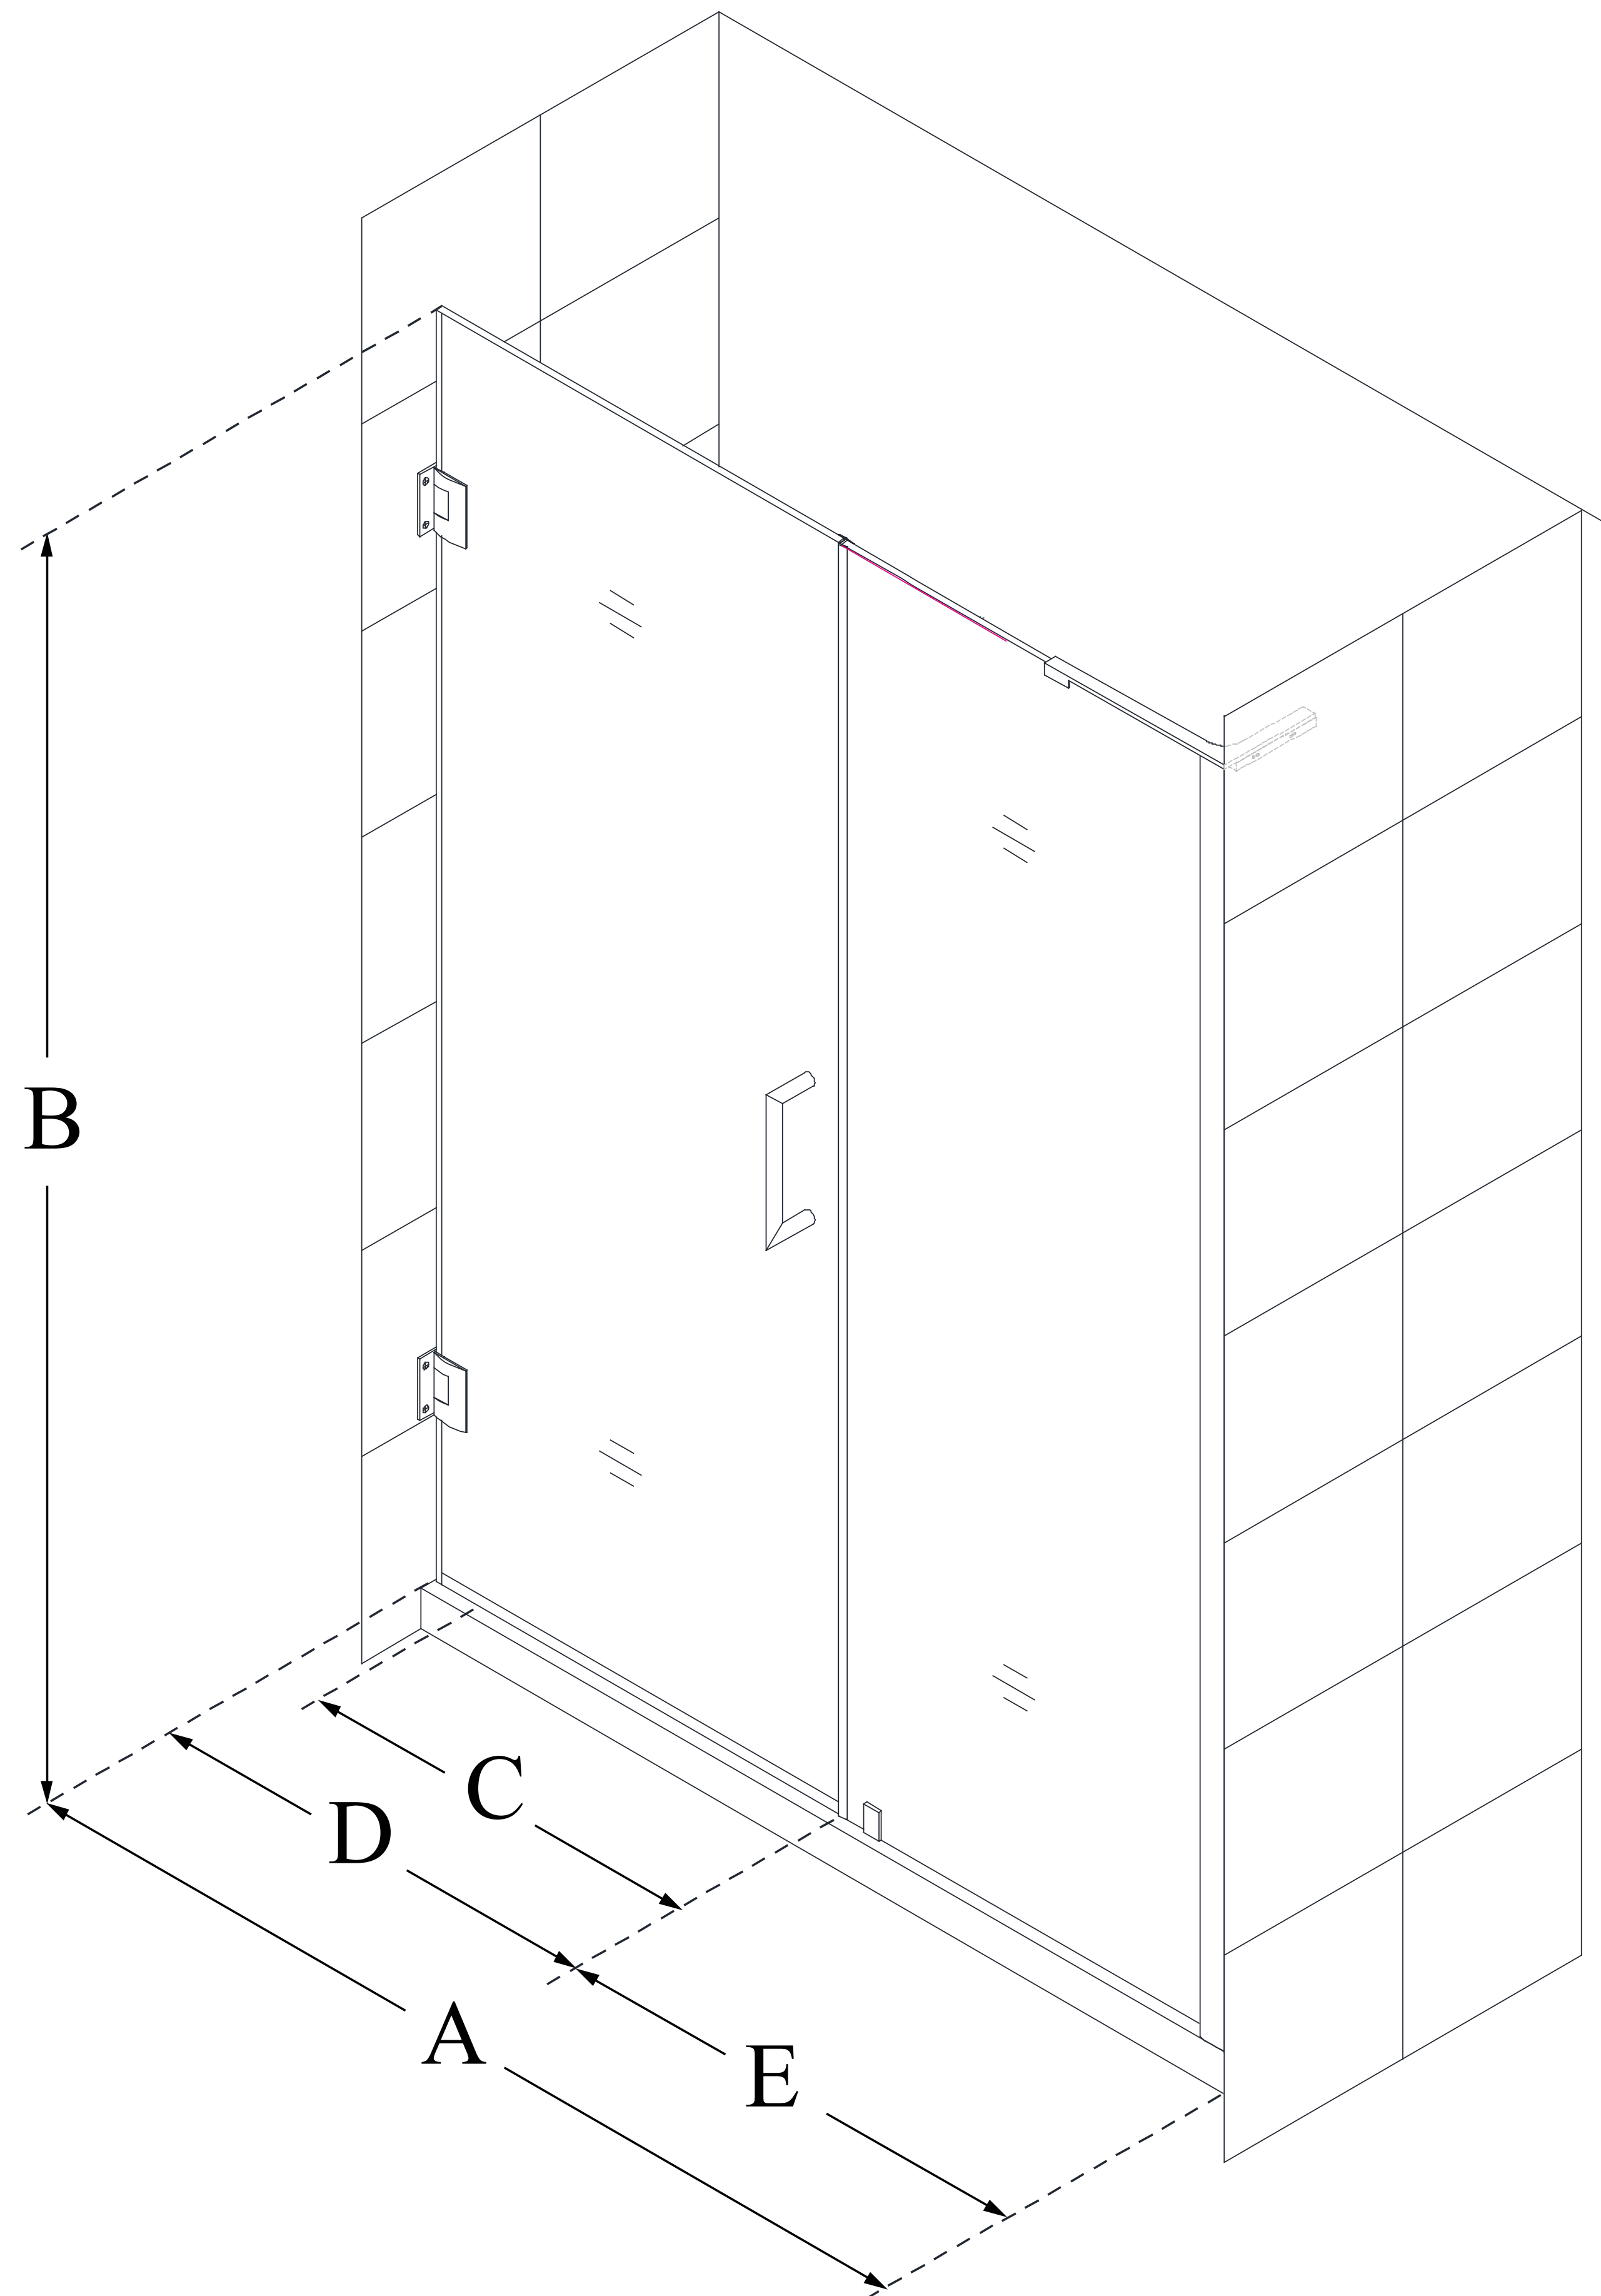

## UNIDOOR-LS

DreamLine Unidoor-LS 49-50  
in. W x 72 in. H Frameless Hinged  
Shower Door with Support Arm

**SWING DOOR**

### CONFIGURATION DIMENSIONS:

**A: 49 - 50 in.**

MODEL WIDTH

**B: 72 in.**

MODEL HEIGHT

**C: 24 in.**

ACCESS WIDTH

**D: 25 in.**

DOOR WIDTH

**E: 24 in.**

INLINE PANEL WIDTH

**1 1/2 in.**

MINIMUM THRESHOLD REQUIRED

**Yes (Inline Panel)**

DRILLING REQUIRED

DreamLine reserves the right to update or modify the hardware or materials pictured without prior notice for the purpose of product improvement and customer satisfaction.