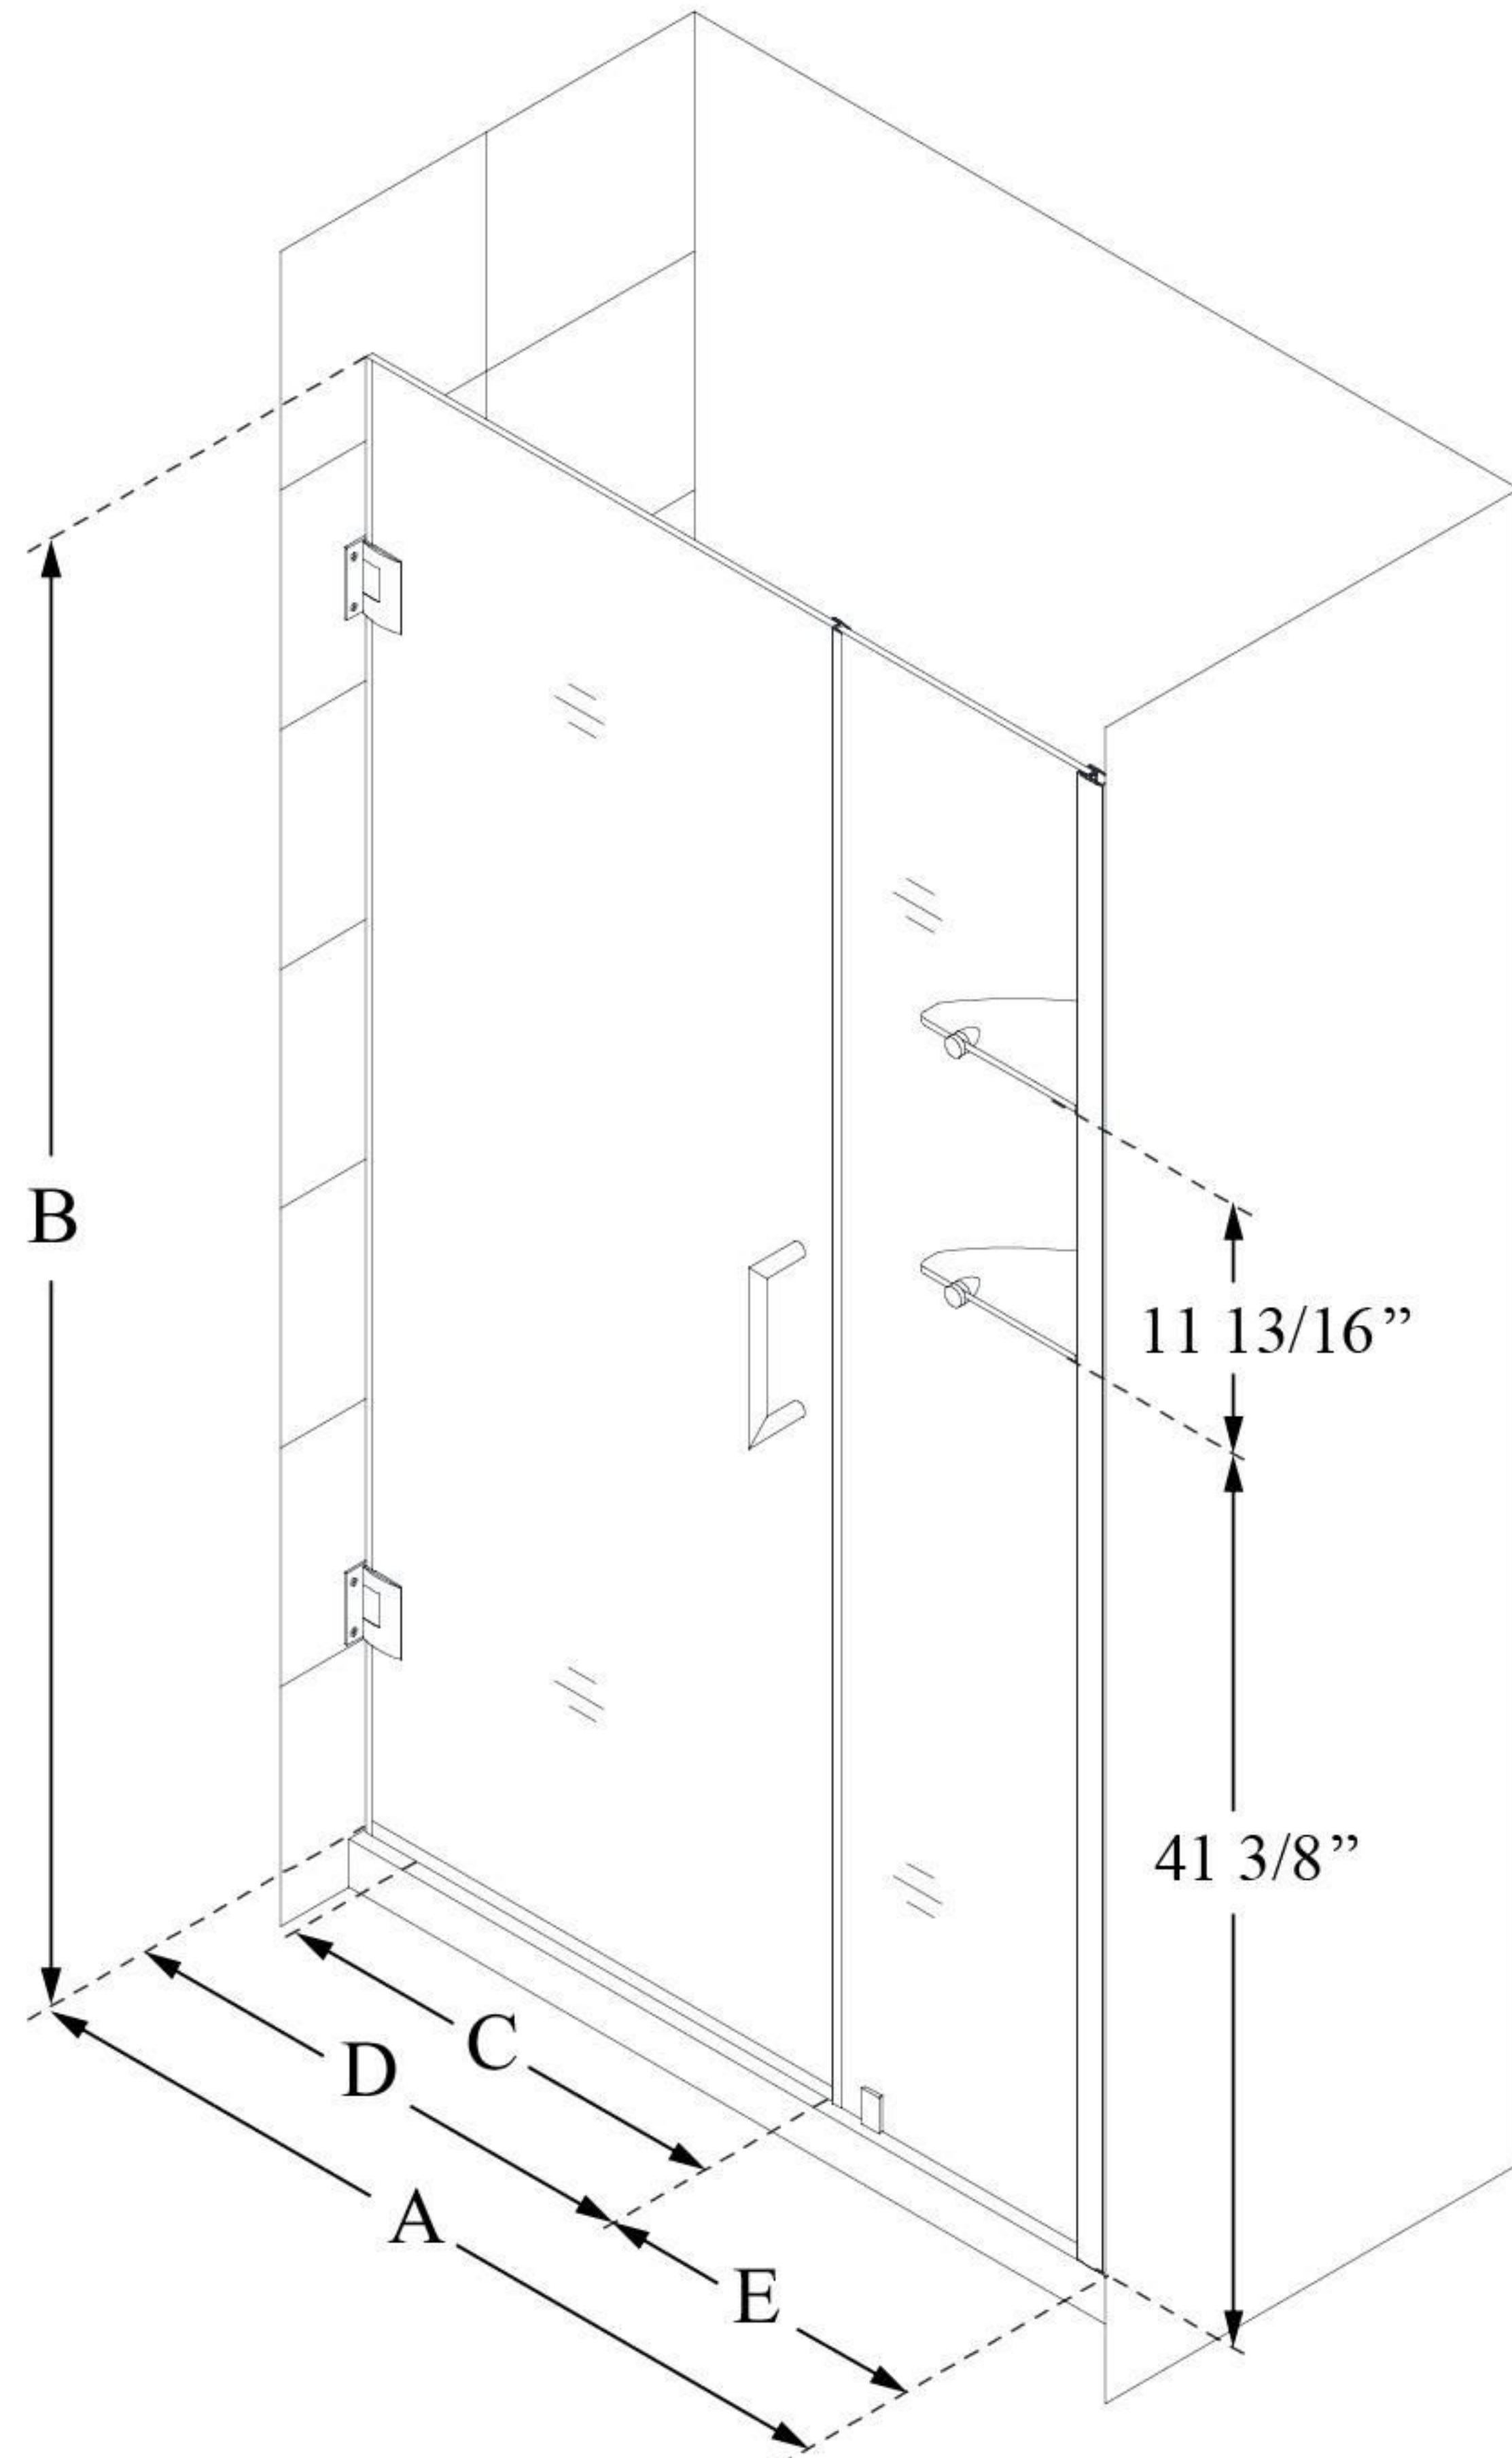

## UNIDOOR

DreamLine Unidoor 49-50" W x  
72" H Frameless Hinged Shower  
Door with Shelves, Clear Glass

**SWING DOOR**

### CONFIGURATION DIMENSIONS:

**A: 49 - 50"**

MODEL WIDTH

**B: 72"**

MODEL HEIGHT

**C: 24"**

ACCESS WIDTH

**D: 25"**

DOOR WIDTH

**E: 24"**

INLINE PANEL WIDTH

DreamLine reserves the right to update or modify the hardware or materials pictured without prior notice for the purpose of product improvement and customer satisfaction.