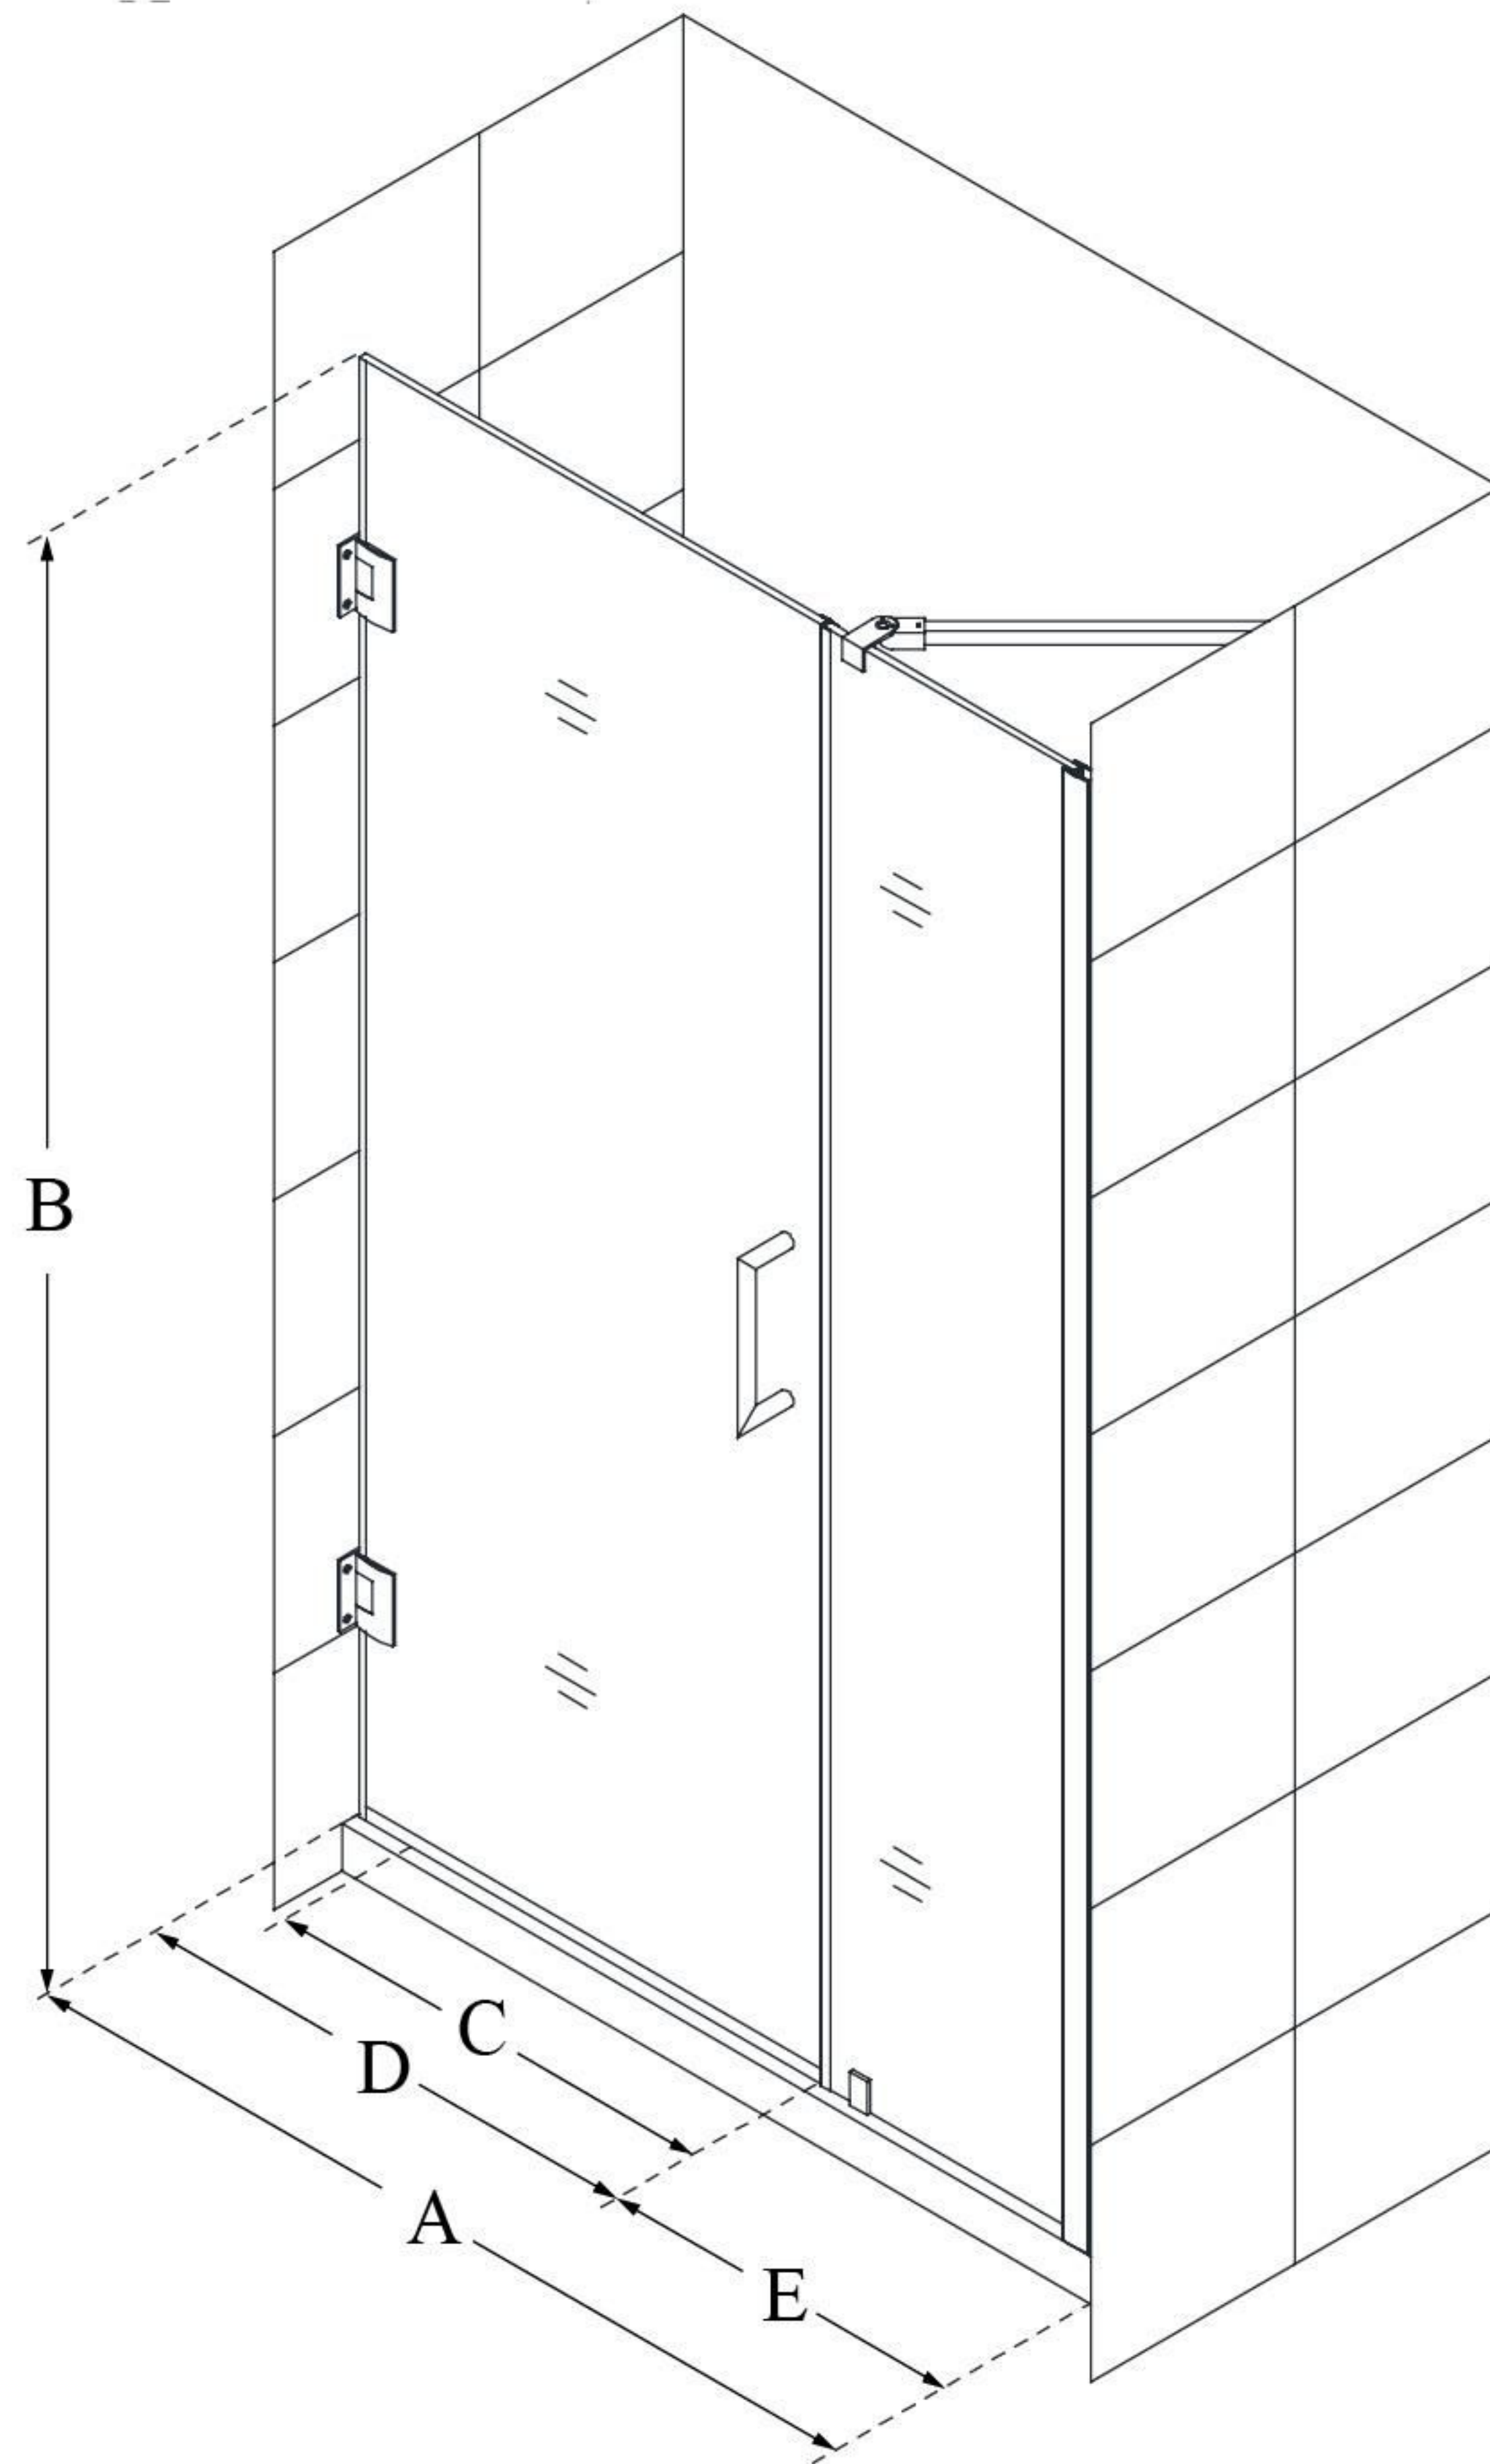

SHDR-20497210

UNIDOOR

DreamLine Unidoor 49-50" W x
72" H Frameless Hinged Shower
Door with Support Arm, Clear
Glass

SWING DOOR

CONFIGURATION DIMENSIONS:

A: 49 - 50"

MODEL WIDTH

B: 72"

MODEL HEIGHT

C: 24"

ACCESS WIDTH

D: 25"

DOOR WIDTH

E: 24"

INLINE PANEL WIDTH

DreamLine reserves the right to update or modify the hardware or materials pictured without prior notice for the purpose of product improvement and customer satisfaction.