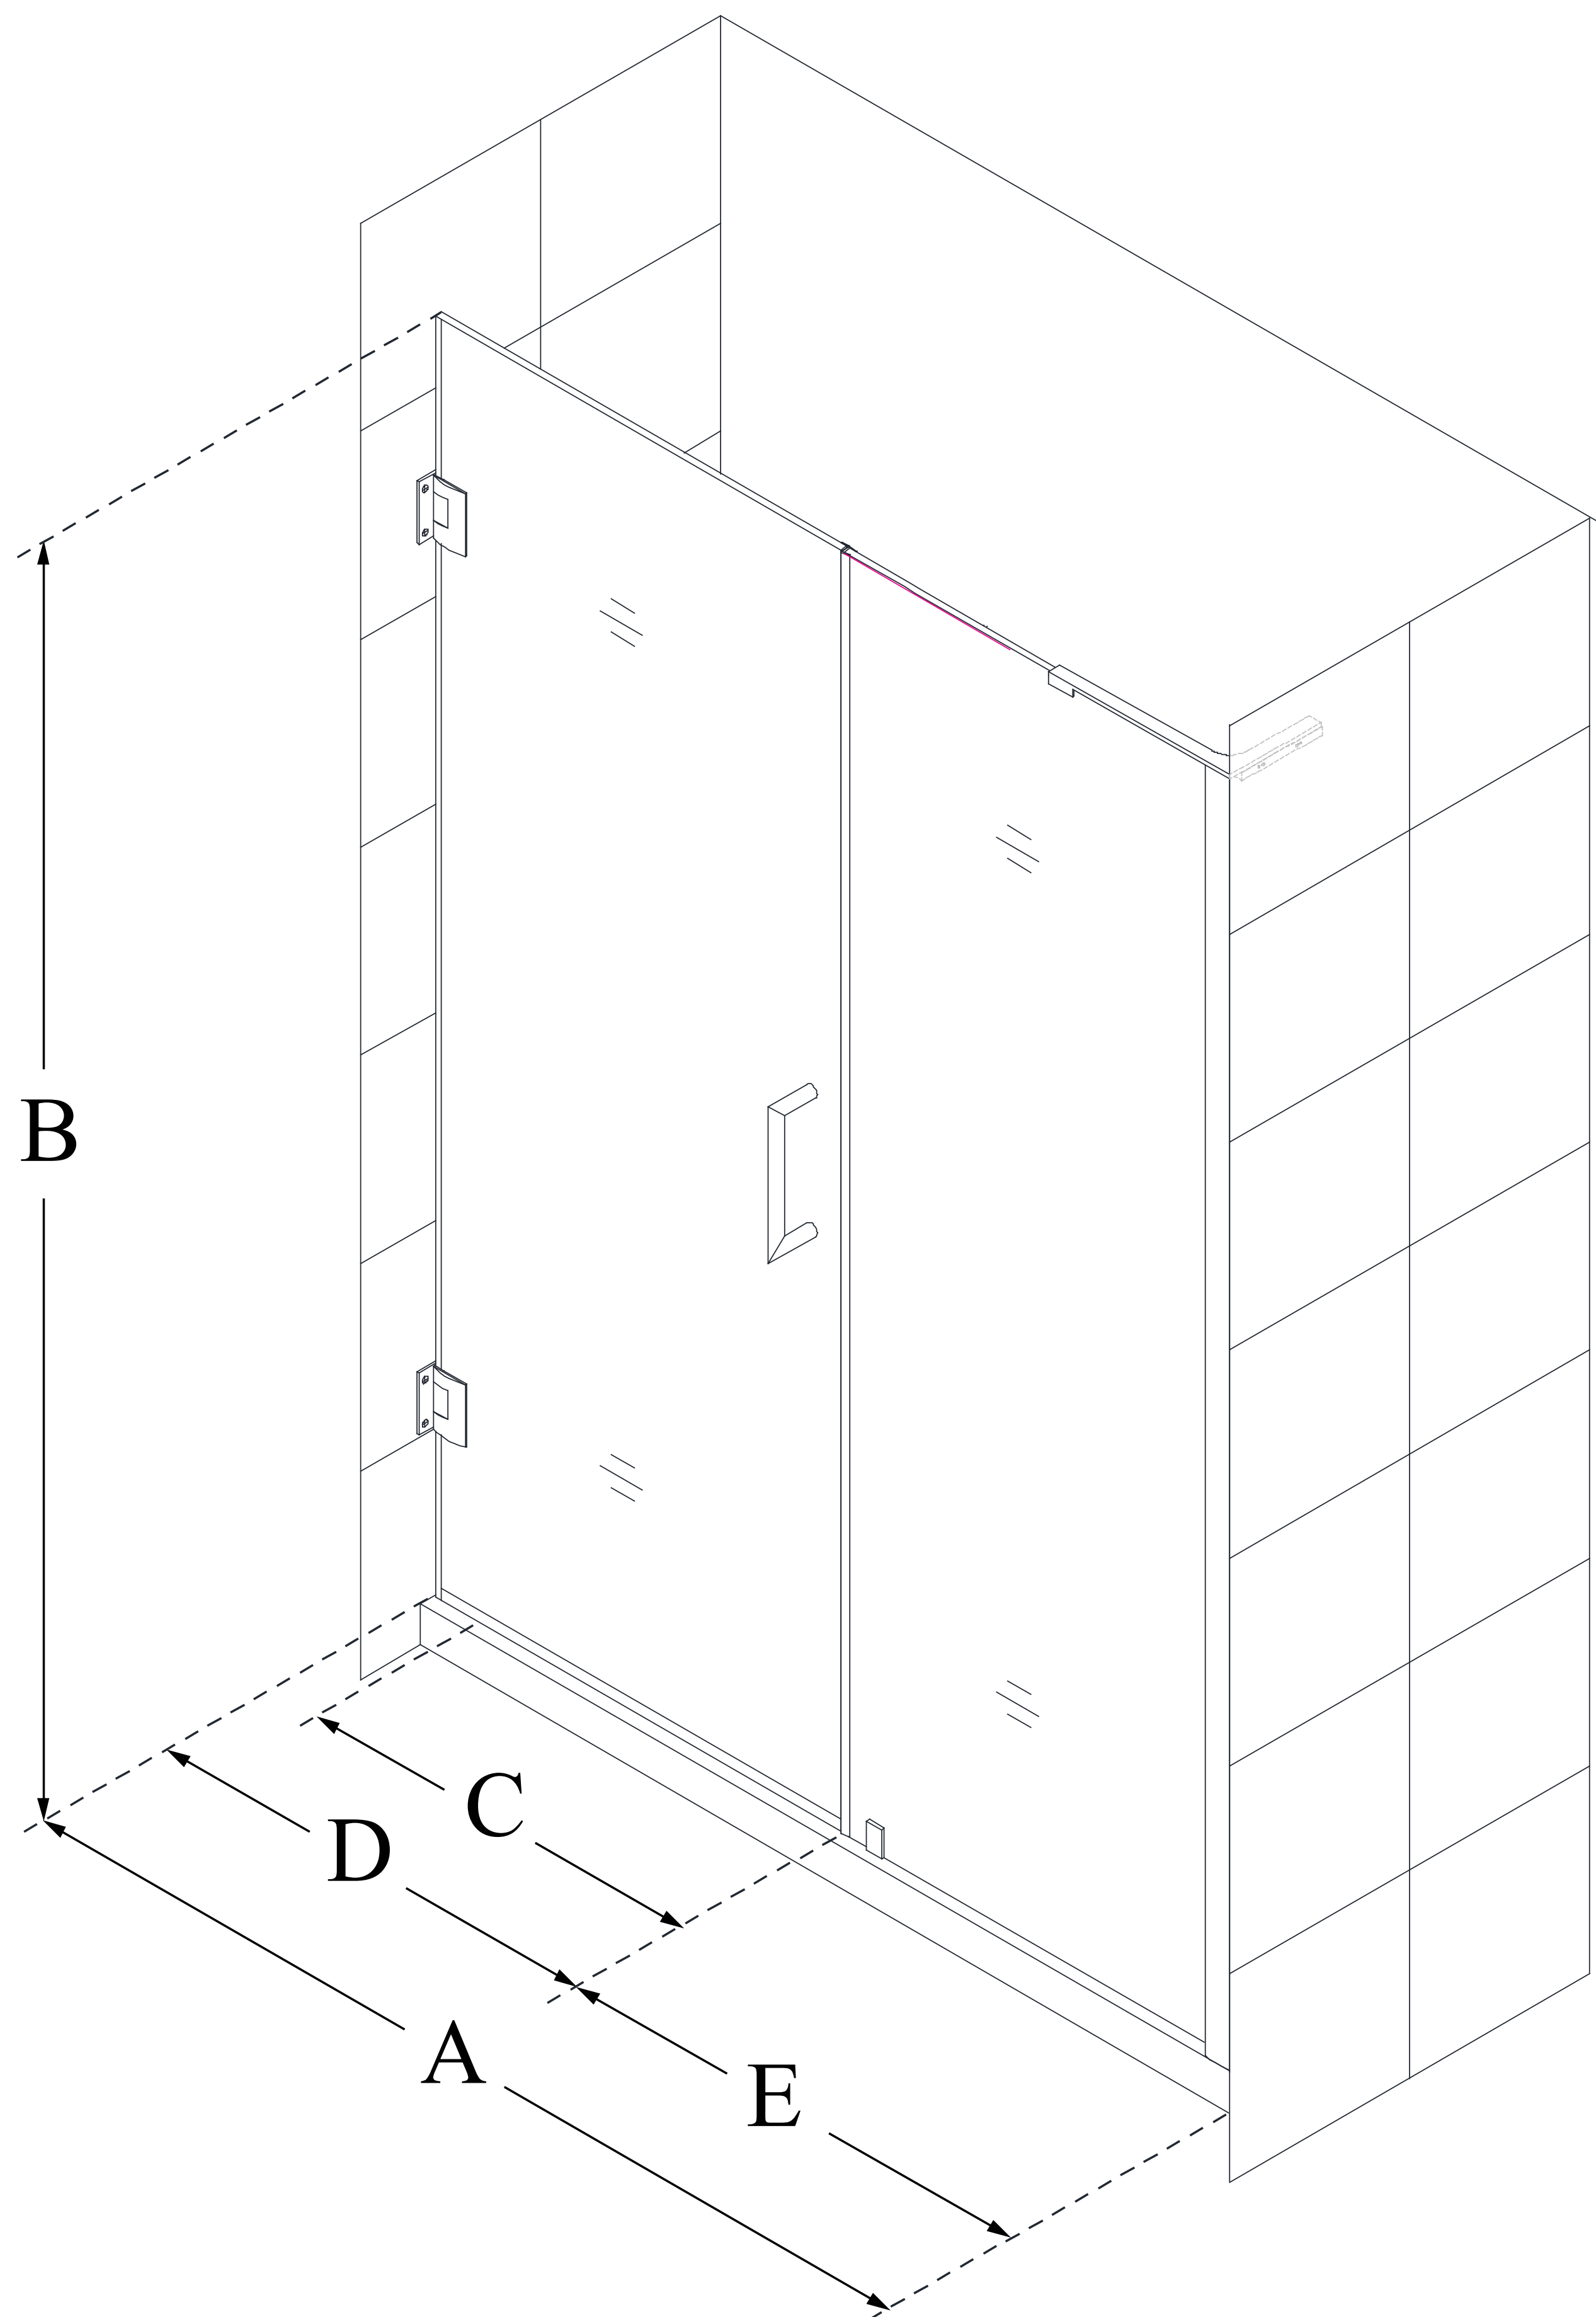

SHDR-2048723

UNIDOOR-LS

DreamLine Unidoor-LS 48-49
in. W x 72 in. H Frameless Hinged
Shower Door with Support Arm

SWING DOOR

CONFIGURATION DIMENSIONS:

A: 48 - 49 in.

MODEL WIDTH

B: 72 in.

MODEL HEIGHT

C: 23 in.

ACCESS WIDTH

D: 24 in.

DOOR WIDTH

E: 24 in.

INLINE PANEL WIDTH

1 1/2 in.

MINIMUM THRESHOLD REQUIRED

Yes (Inline Panel)

DRILLING REQUIRED

DreamLine reserves the right to update or modify the hardware or materials pictured without prior notice for the purpose of product improvement and customer satisfaction.